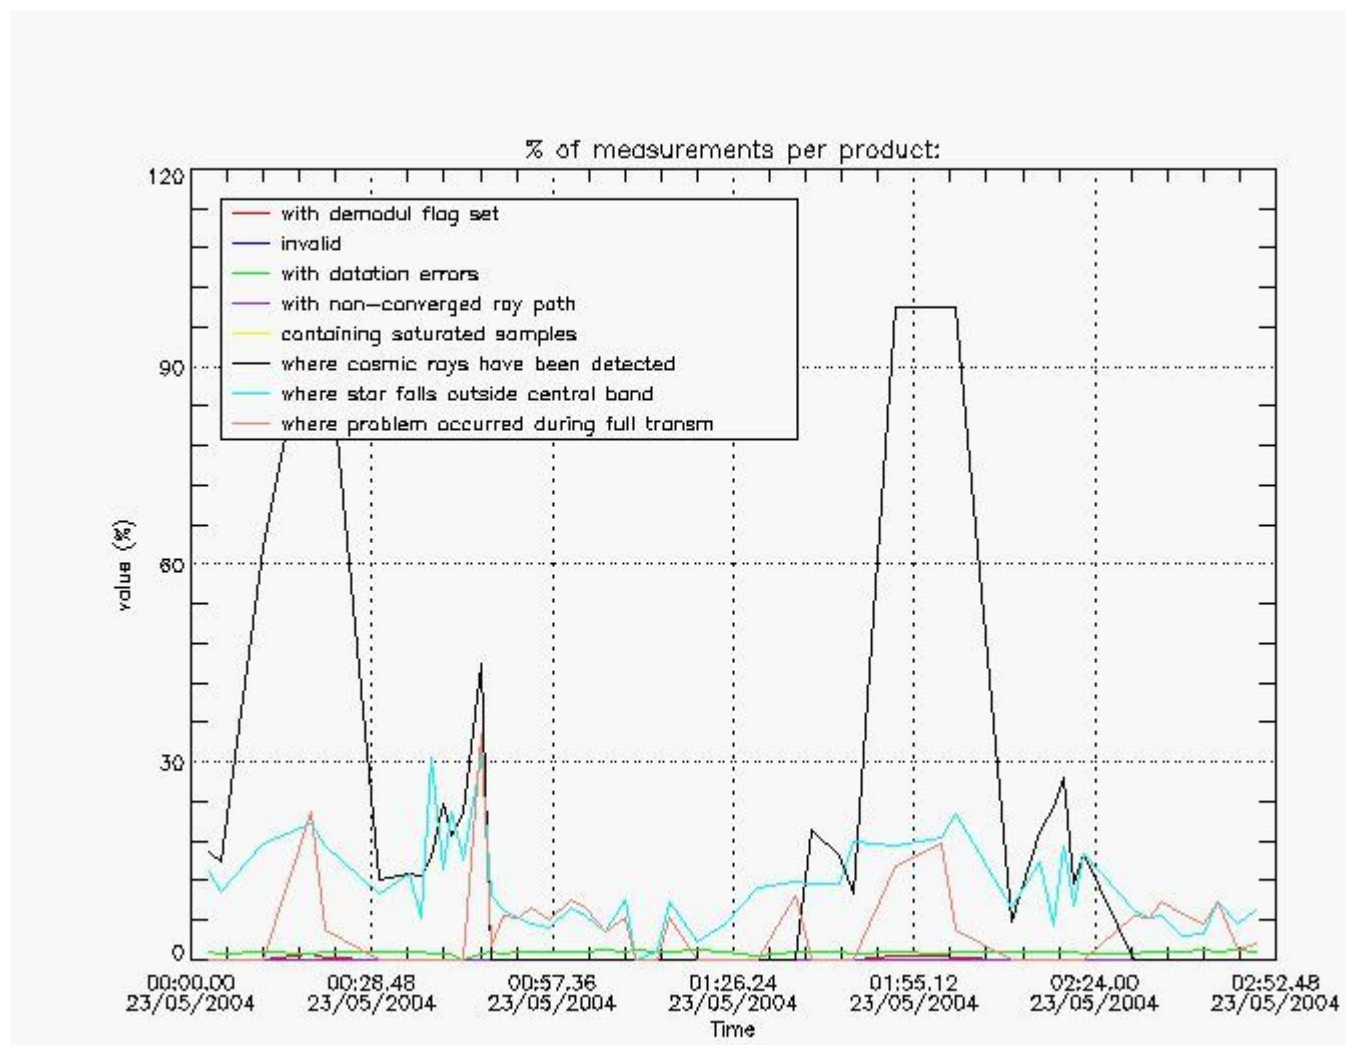

At least one measurement with demodulation flag set:	10.2041 %
Reference spectrum computed from DB:	0.00000 %
Reference spectrum with small number of measurements:	0.00000 %
SATU data not used:	0.00000 %

5.2 Plot quality information per product (time dependant)

5.3 Plot quality information per product (world map)