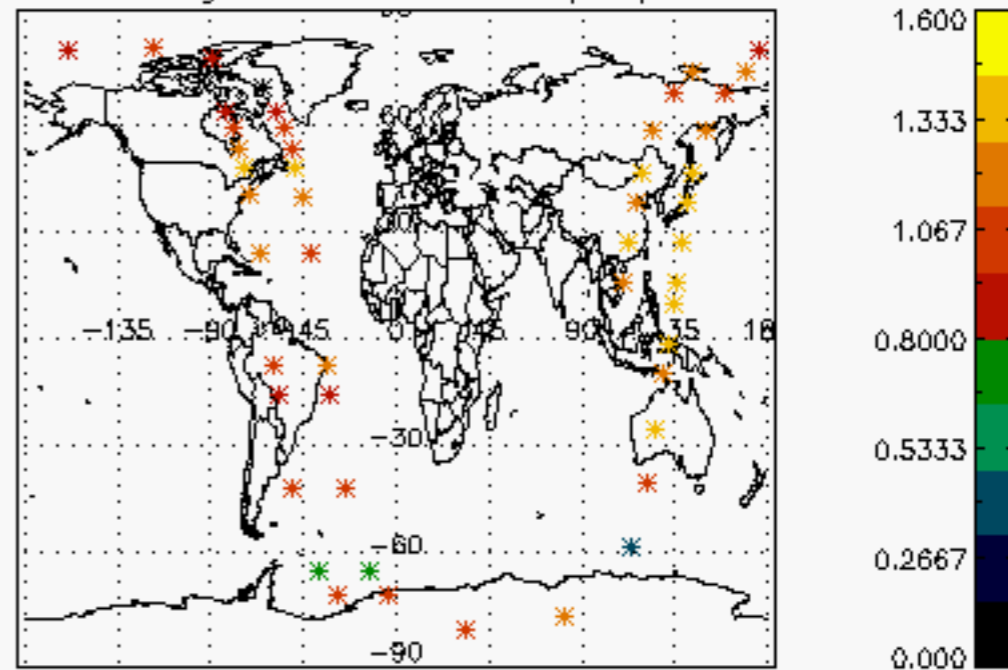

Percentage of datation errors per profile