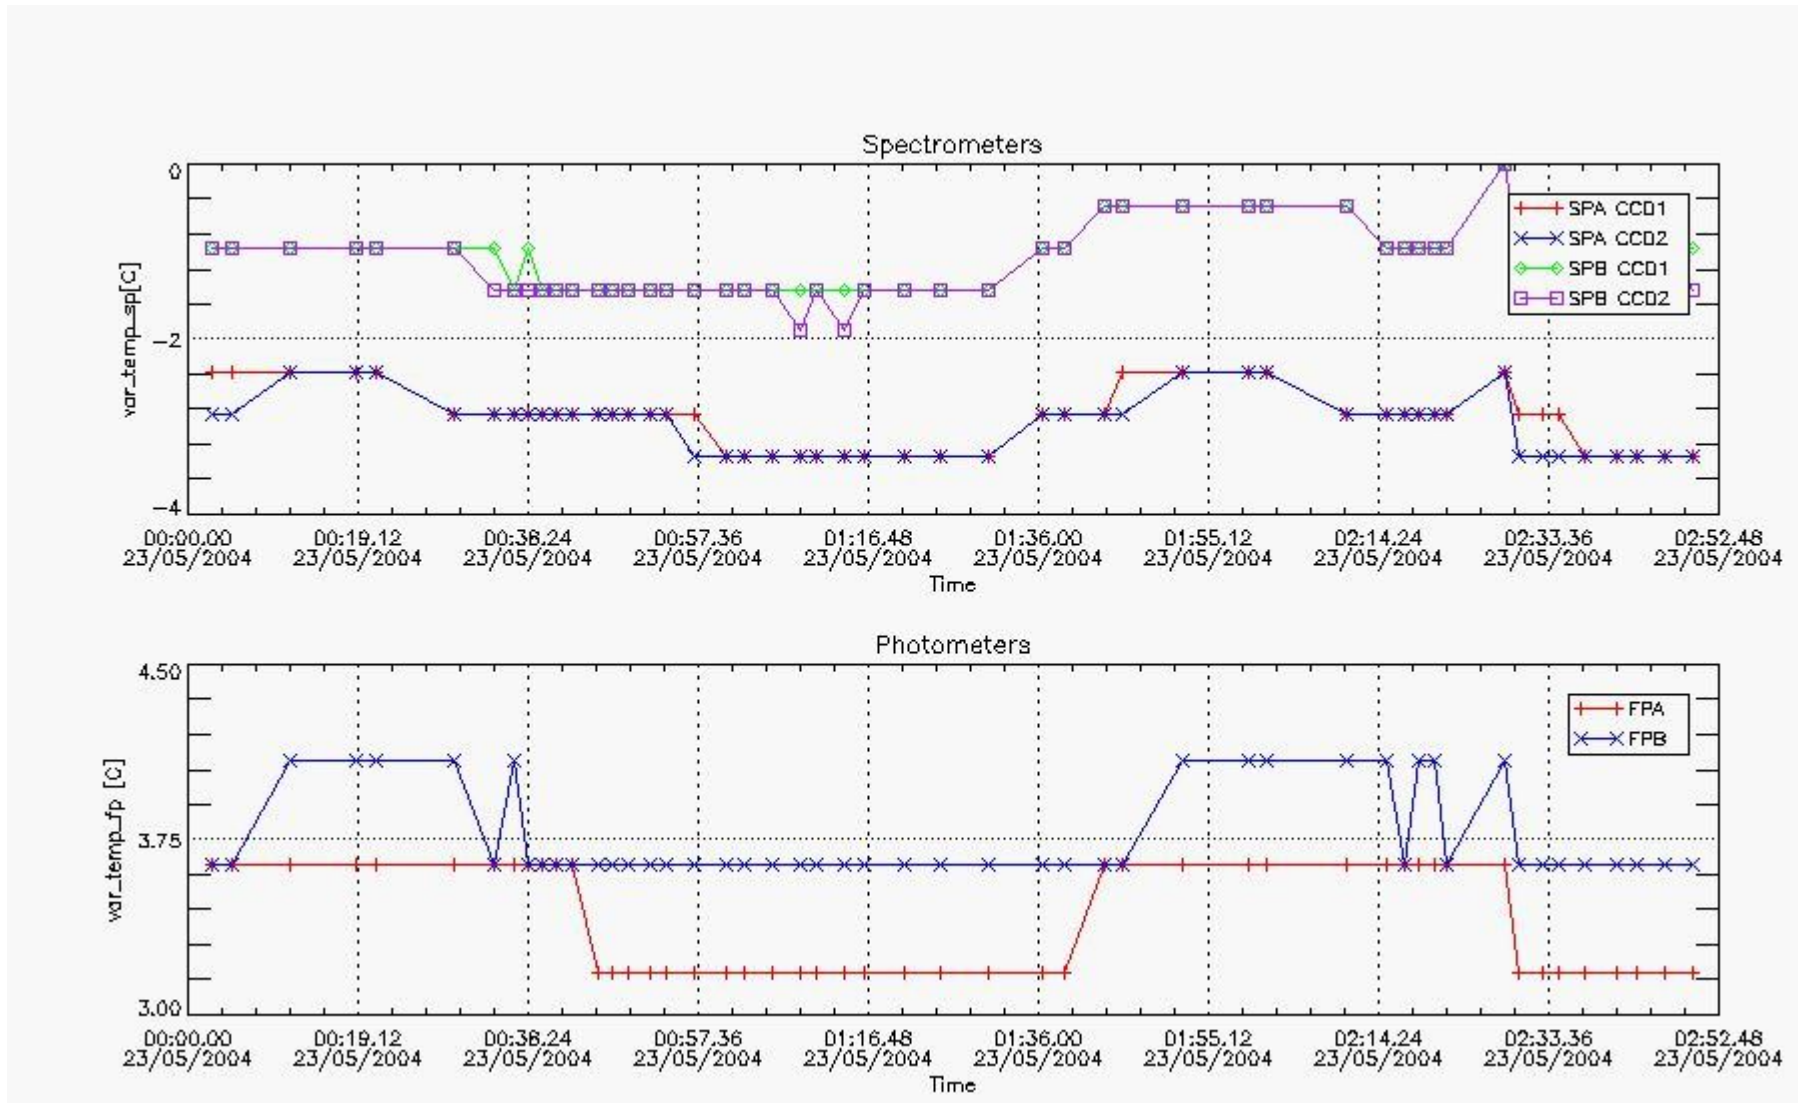

3. Plot of GOMOS spectrometers and photometers temperatures from level 1b data

4. Overview of dark signal processing per product

The Dark Charge (DC) is a temperature-dependant signal added to the useful measurements and it is therefore subtracted from them during the processing. There are two phenomena that produce a continuous increase of the DC: the "hot pixels" (a pixel is "hot" when its DC exceeds by a significant amount its value measured on ground at the same temperature) and the "Random Telegraphic Signal" (abrupt change positive or negative of the CCD pixel signal, random in time, affecting only the DC part of the signal and not the photon generated signal).

In this section a list of products that did not use the Dark Sky Area (DSA) observation for the DC computation is given. It is also provided the mean DC plot per product for dark limb products with no error flag set.

4.1 All products used the DSA observation for the DC computation

4.2 Plot of mean dark charges per product: only products in DARK limb conditions without errors are used