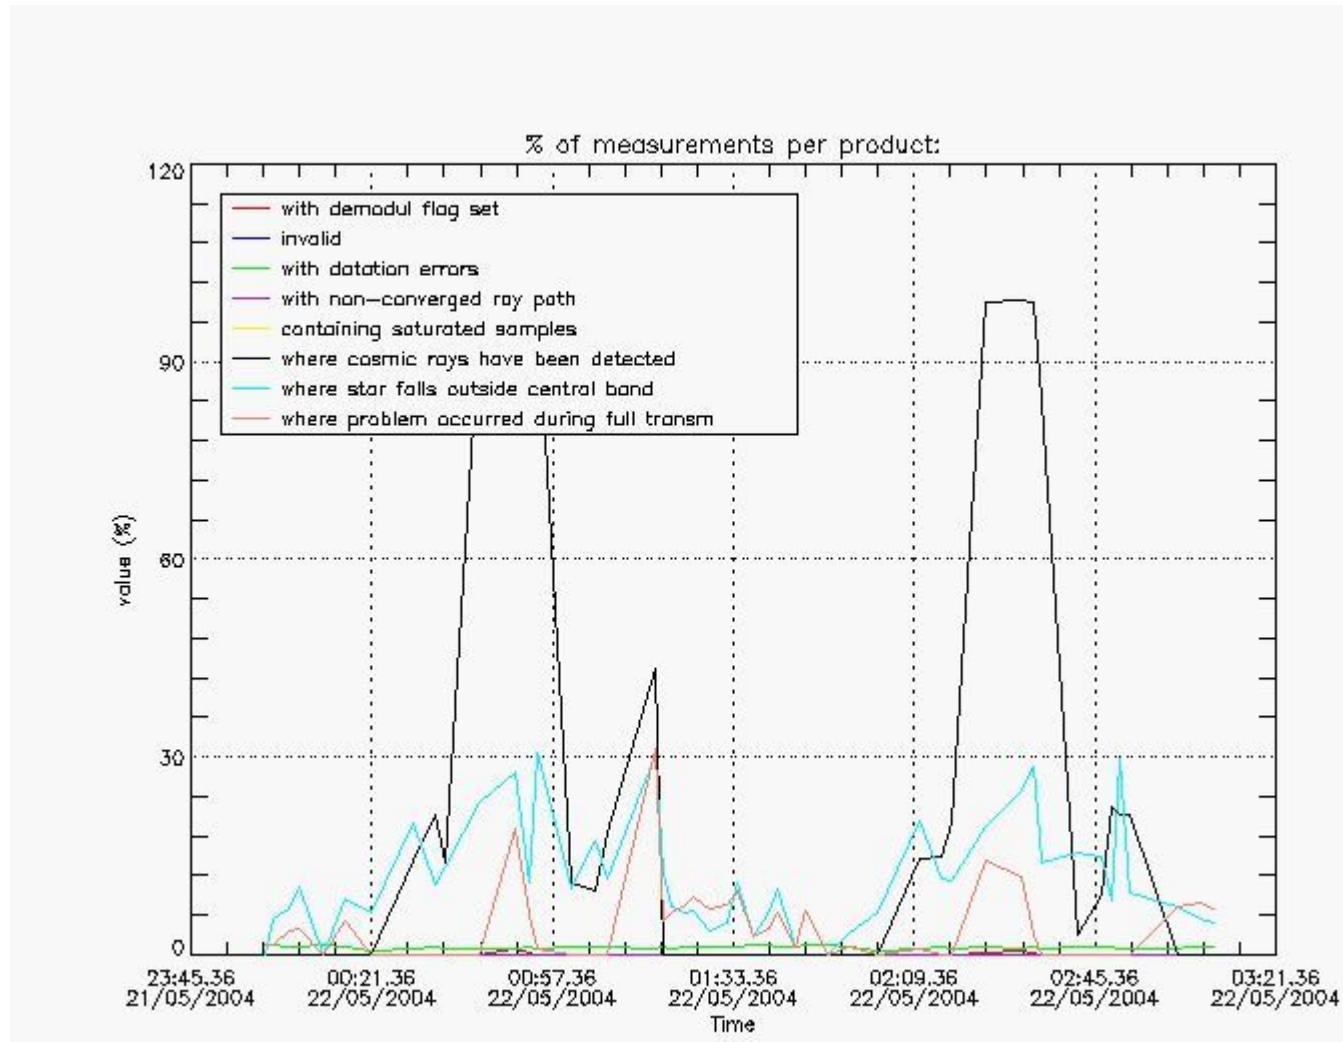

At least one measurement with demodulation flag set:	16.3265 %
Reference spectrum computed from DB:	0.00000 %
Reference spectrum with small number of measurements:	0.00000 %
SATU data not used:	0.00000 %

5.2 Plot quality information per product (time dependant)

5.3 Plot quality information per product (world map)