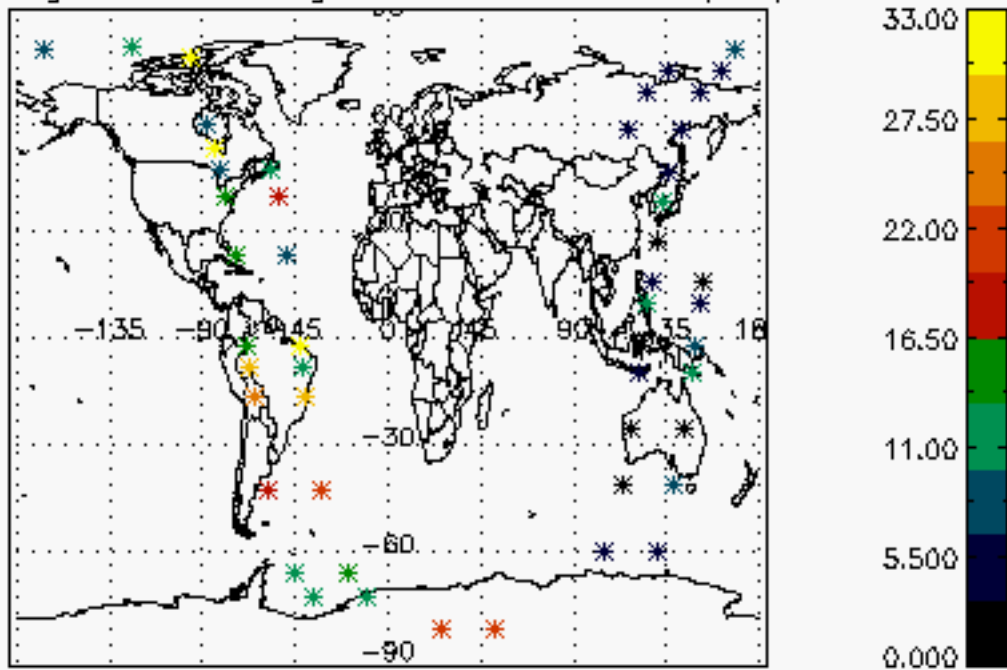

Percentage of star falling outside central band per profile