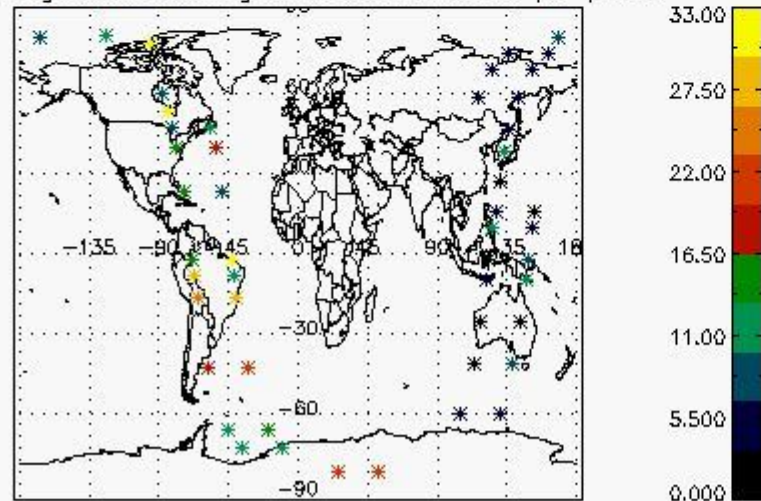

5.2 Plot quality information per product (time dependant)

5.3 Plot quality information per product (world map)

Percentage of cosmic ray hits per profile

Percentage of datation errors per profile

Percentage of star falling outside central band per profile

Percentage of saturation errors per profile

6. Statistics and plot of tangent altitude of the last measurement (DARK & BRIGHT products without errors)

6.1 Statistics on tangent altitude lost:

Statistics	DARK	BRIGHT	TWILIGHT
Mean:	11.790	19.950	14.634
St. deviation:	4.5647	5.2083	2.5211
Maximum:	18.367	30.111	18.003
Minimum:	4.6513	4.8741	11.041
Number of data:	12.000	29.000	8.0000