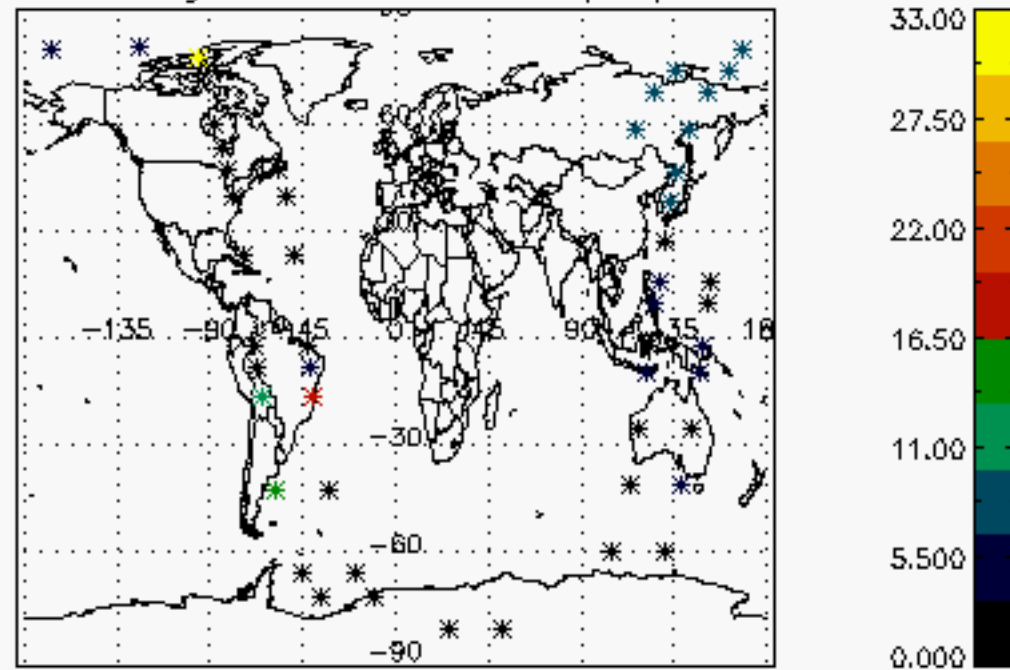

Percentage of cosmic ray hits per profile

Percentage of datation errors per profile

Percentage of star falling outside central band per profile

Percentage of saturation errors per profile

Tangent altitude at which the star is lost