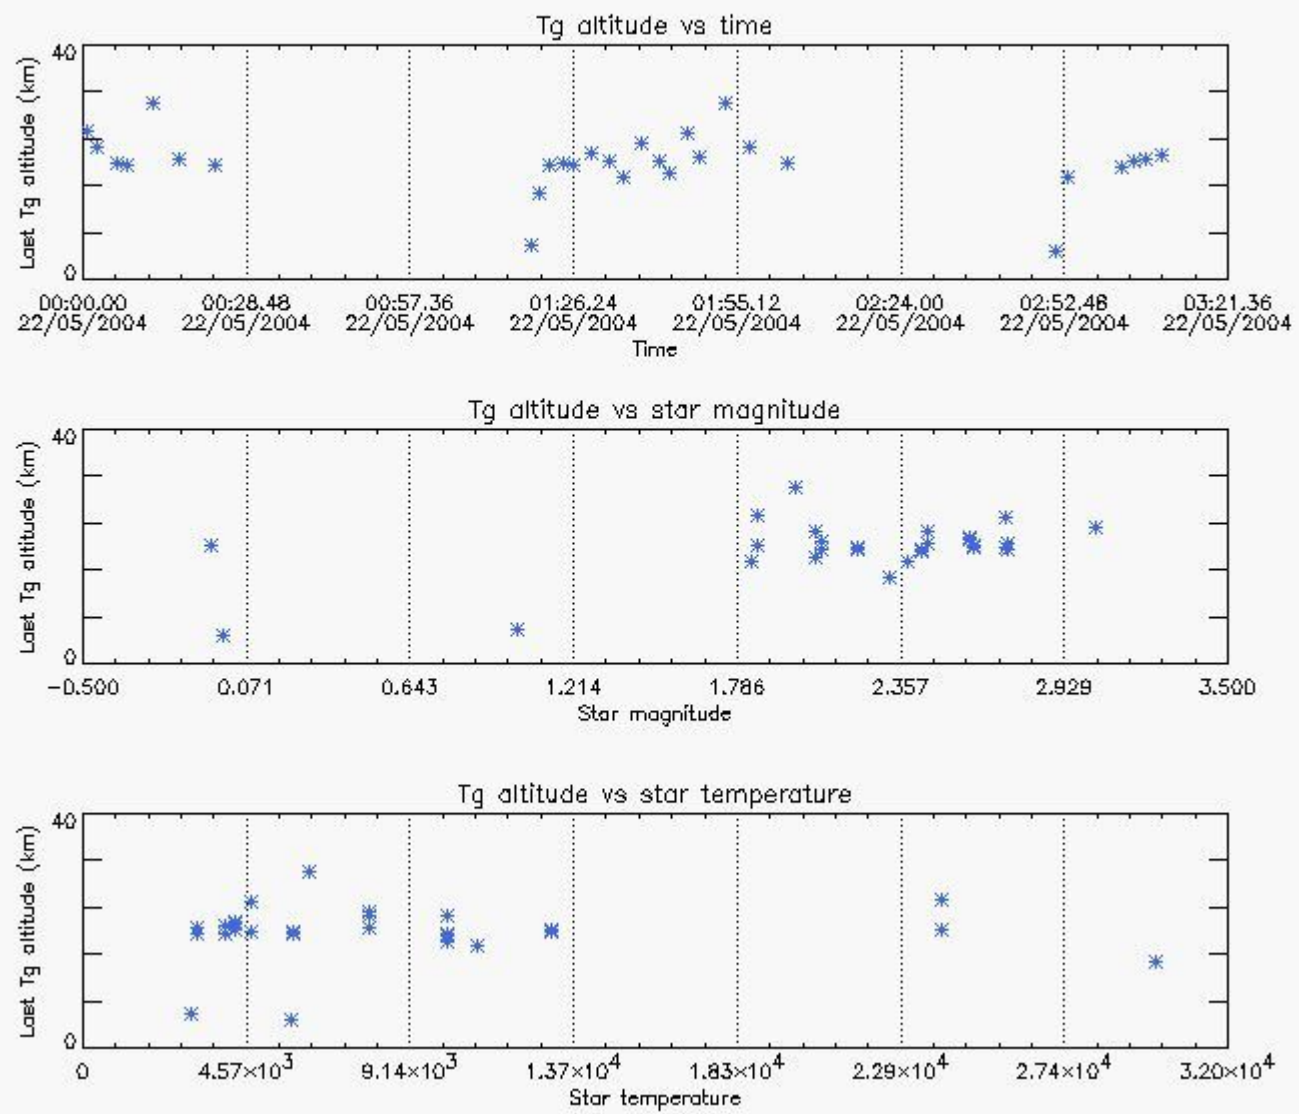

Percentage of saturation errors per profile

6. Statistics and plot of tangent altitude of the last measurement (DARK & BRIGHT products without errors)

6.1 Statistics on tangent altitude lost:

Statistics	DARK	BRIGHT	TWILIGHT
Mean:	11.790	19.950	14.634
St. deviation:	4.5647	5.2083	2.5211
Maximum:	18.367	30.111	18.003
Minimum:	4.6513	4.8741	11.041
Number of data:	12.000	29.000	8.0000

6.2 Plot for DARK limb products

Tangent altitude at which the star is lost

6.3 Plot for BRIGHT limb products

Tangent altitude at which the star is lost

6.3 Plot for TWILIGHT limb products

Tangent altitude at which the star is lost