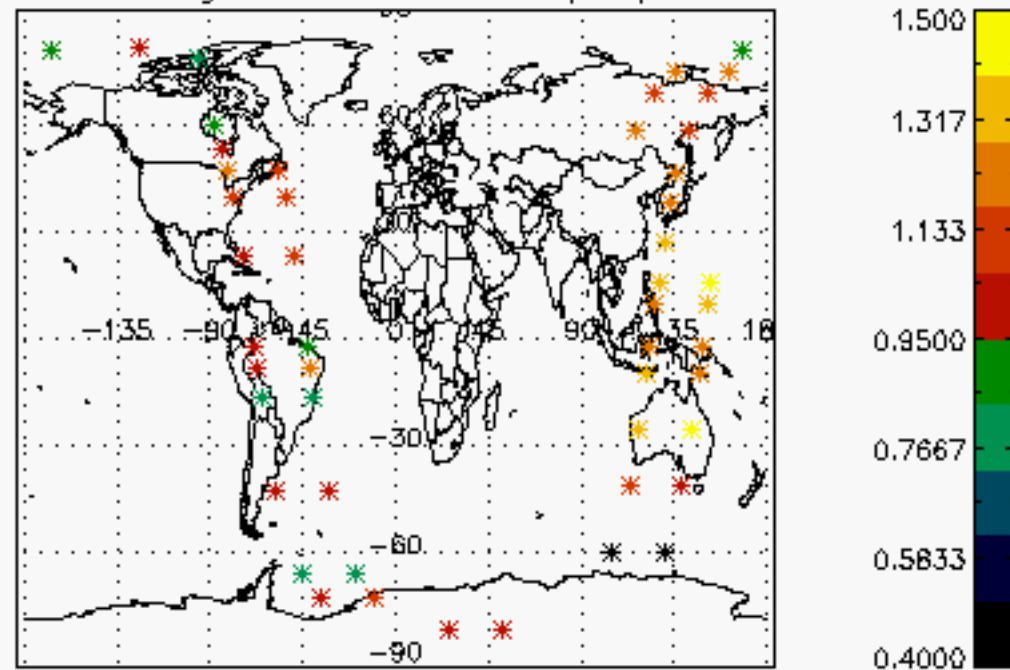

Percentage of datation errors per profile