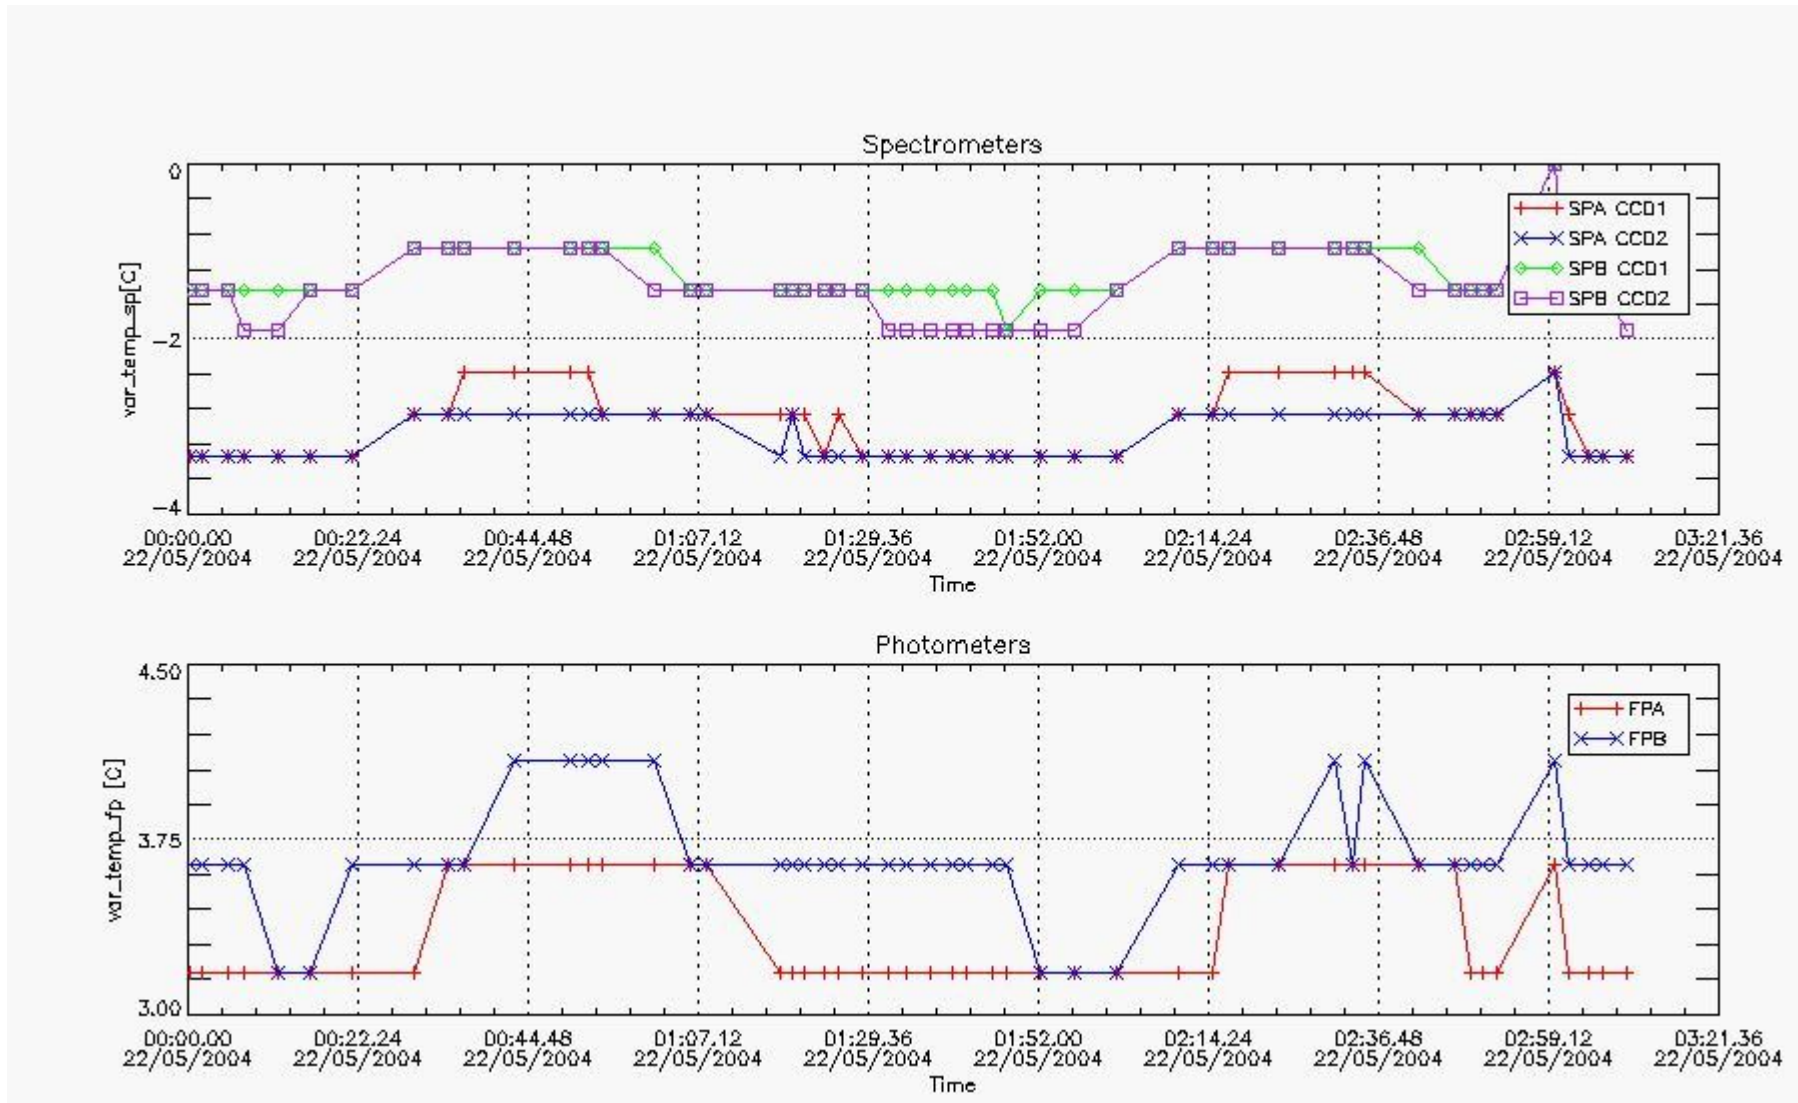

3. Plot of GOMOS spectrometers and photometers temperatures from level 1b data

4. Overview of dark signal processing per product

The Dark Charge (DC) is a temperature-dependant signal added to the useful measurements and it is therefore subtracted from them during the processing. There are two phenomena that produce a continuous increase of the DC: the "hot pixels" (a pixel is "hot" when its DC exceeds by a significant amount its value measured on ground at the same temperature) and the "Random Telegraphic Signal" (abrupt change positive or negative of the CCD pixel signal, random in time, affecting only the DC part of the signal and not the photon generated signal).

In this section a list of products that did not use the Dark Sky Area (DSA) observation for the DC computation is given. It is also provided the mean DC plot per product for dark limb products with no error flag set.

4.1 All products used the DSA observation for the DC computation

4.2 Plot of mean dark charges per product: only products in DARK limb conditions without errors are used