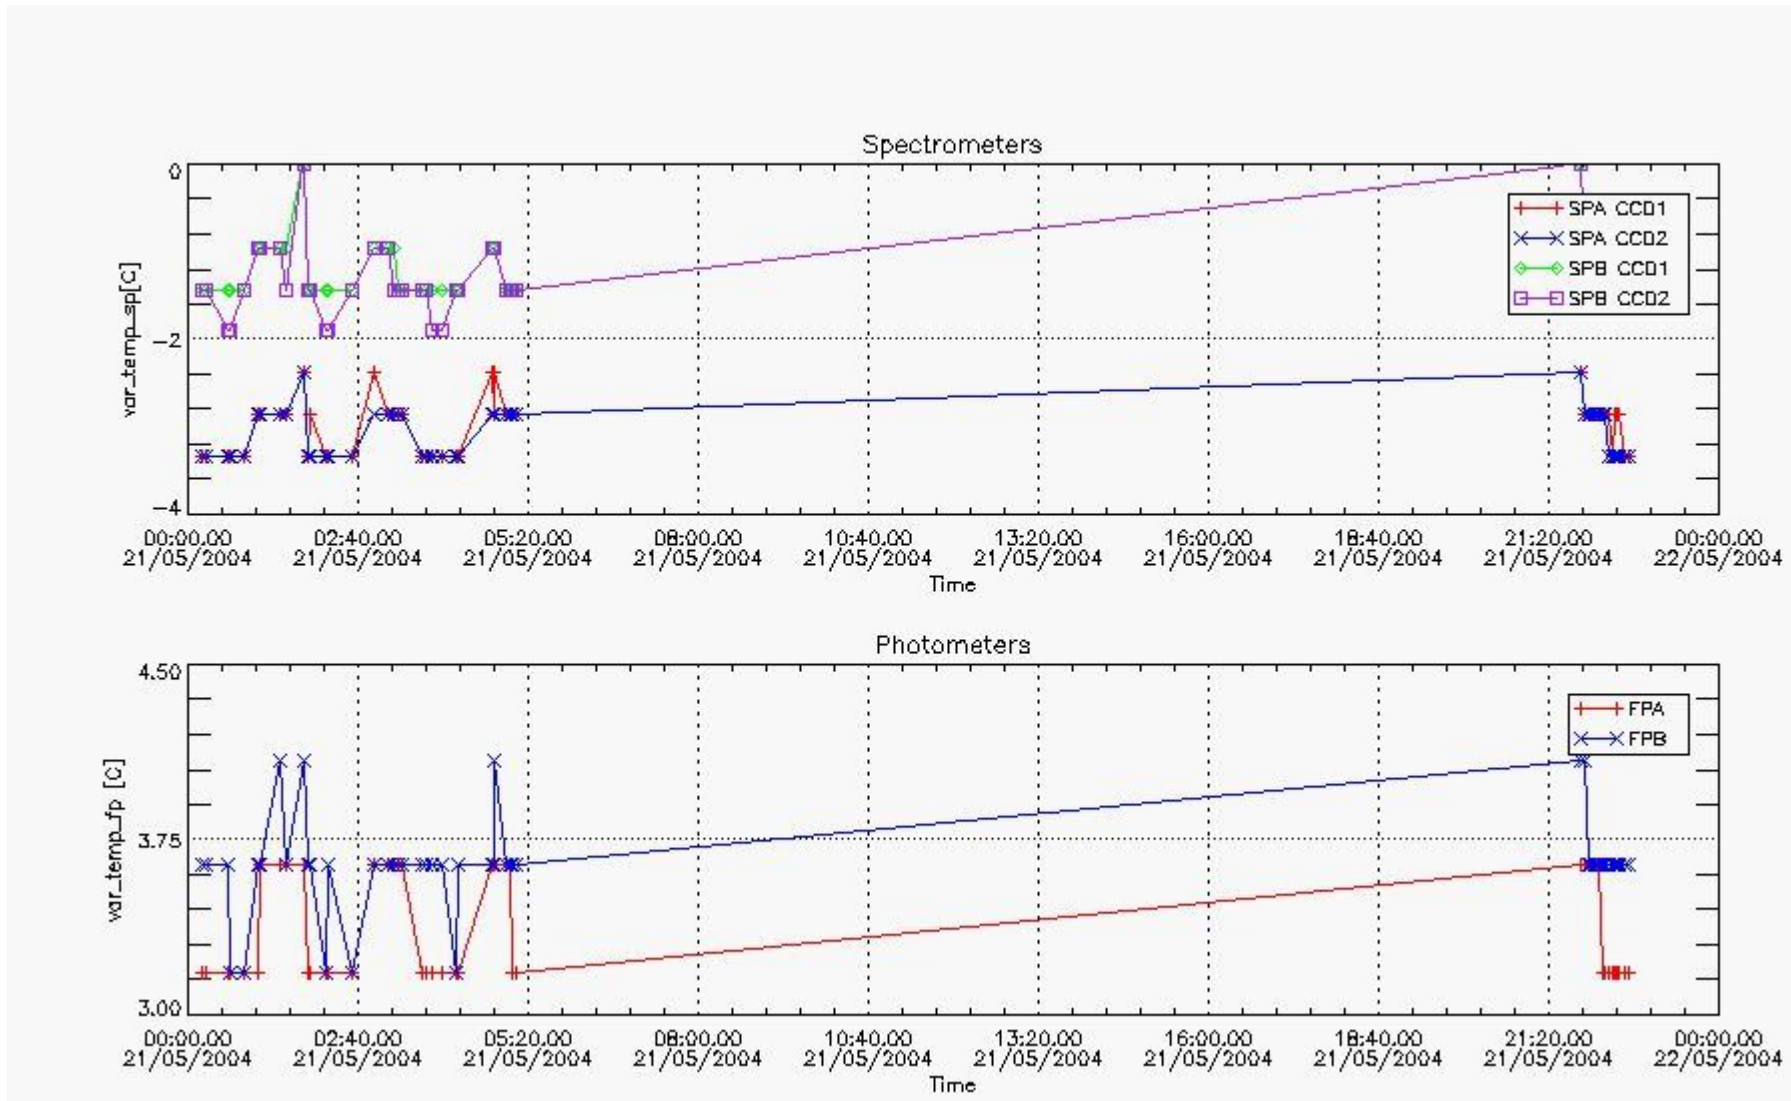

3. Plot of GOMOS spectrometers and photometers temperatures from level 1b data

4. Overview of dark signal processing per product

The Dark Charge (DC) is a temperature-dependant signal added to the useful measurements and it is therefore subtracted from them during the processing. There are two phenomena that produce a continuous increase of the DC: the "hot pixels" (a pixel is "hot" when its DC exceeds by a significant amount its value measured on ground at the same temperature) and the "Random Telegraphic Signal" (abrupt change positive or negative of the CCD pixel signal, random in time, affecting only the DC part of the signal and not the photon generated signal).

In this section a list of products that did not use the Dark Sky Area (DSA) observation for the DC computation is given. It is also provided the mean DC plot per product for dark limb products with no error flag set.

4.1 All products used the DSA observation for the DC computation

4.2 Plot of mean dark charges per product: only products in DARK limb conditions without errors are used