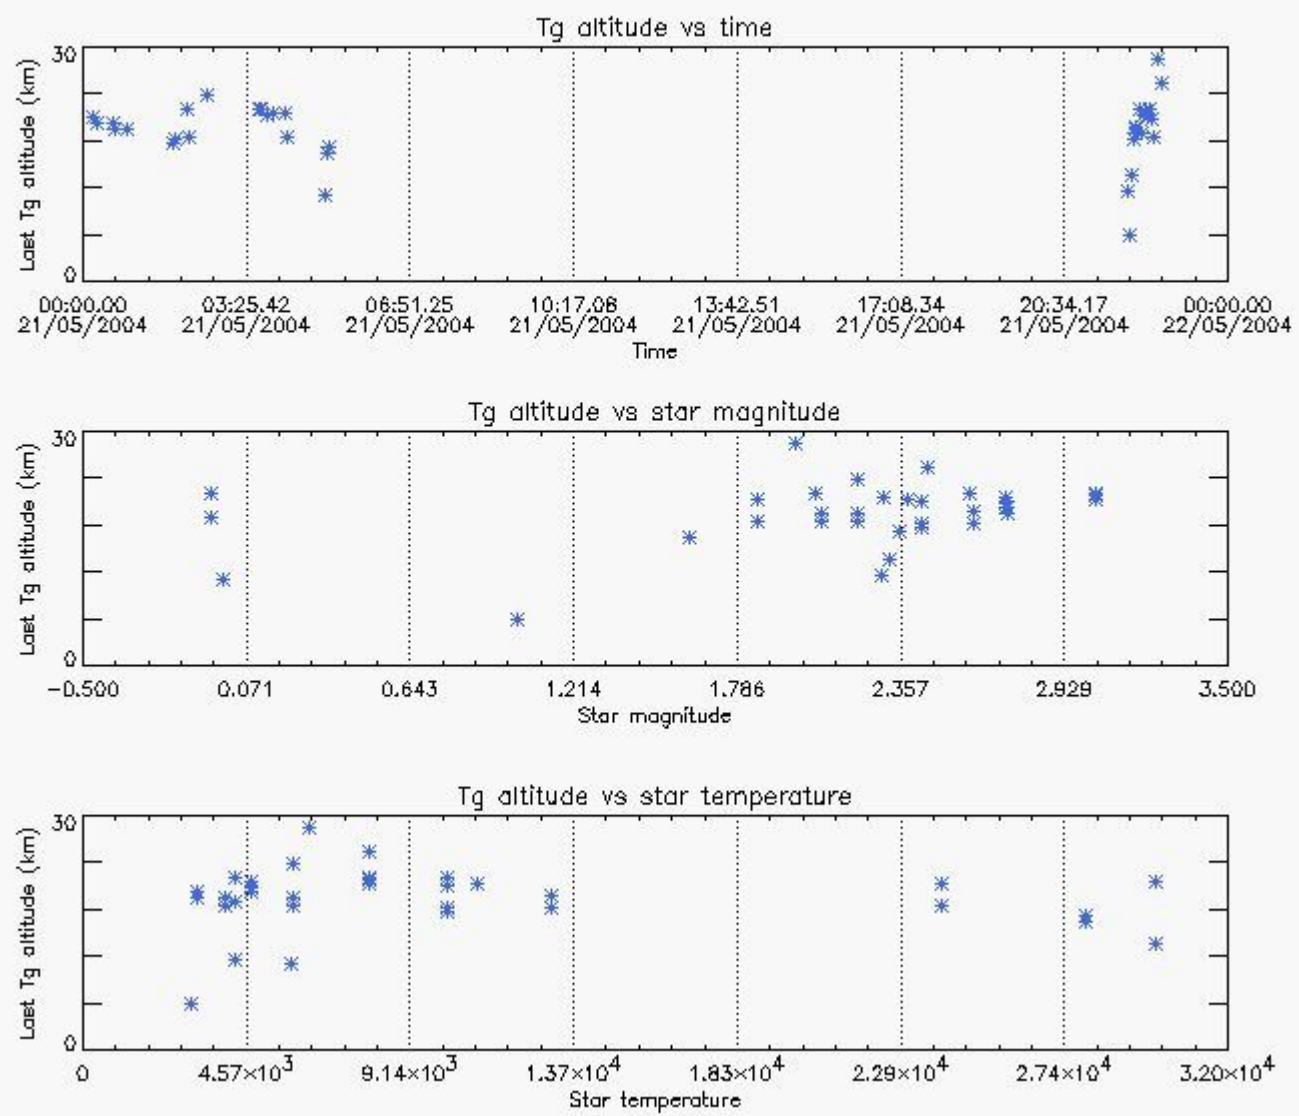

Percentage of saturation errors per profile

6. Statistics and plot of tangent altitude of the last measurement (DARK & BRIGHT products without errors)

6.1 Statistics on tangent altitude lost:

Statistics	DARK	BRIGHT	TWILIGHT
Mean:	14.818	19.464	14.985
St. deviation:	3.0239	4.1325	1.5020
Maximum:	20.918	28.566	16.936
Minimum:	11.225	5.8338	13.275
Number of data:	9.0000	35.000	4.0000

6.2 Plot for DARK limb products

Tangent altitude at which the star is lost

6.3 Plot for BRIGHT limb products

Tangent altitude at which the star is lost

6.3 Plot for TWILIGHT limb products

Tangent altitude at which the star is lost