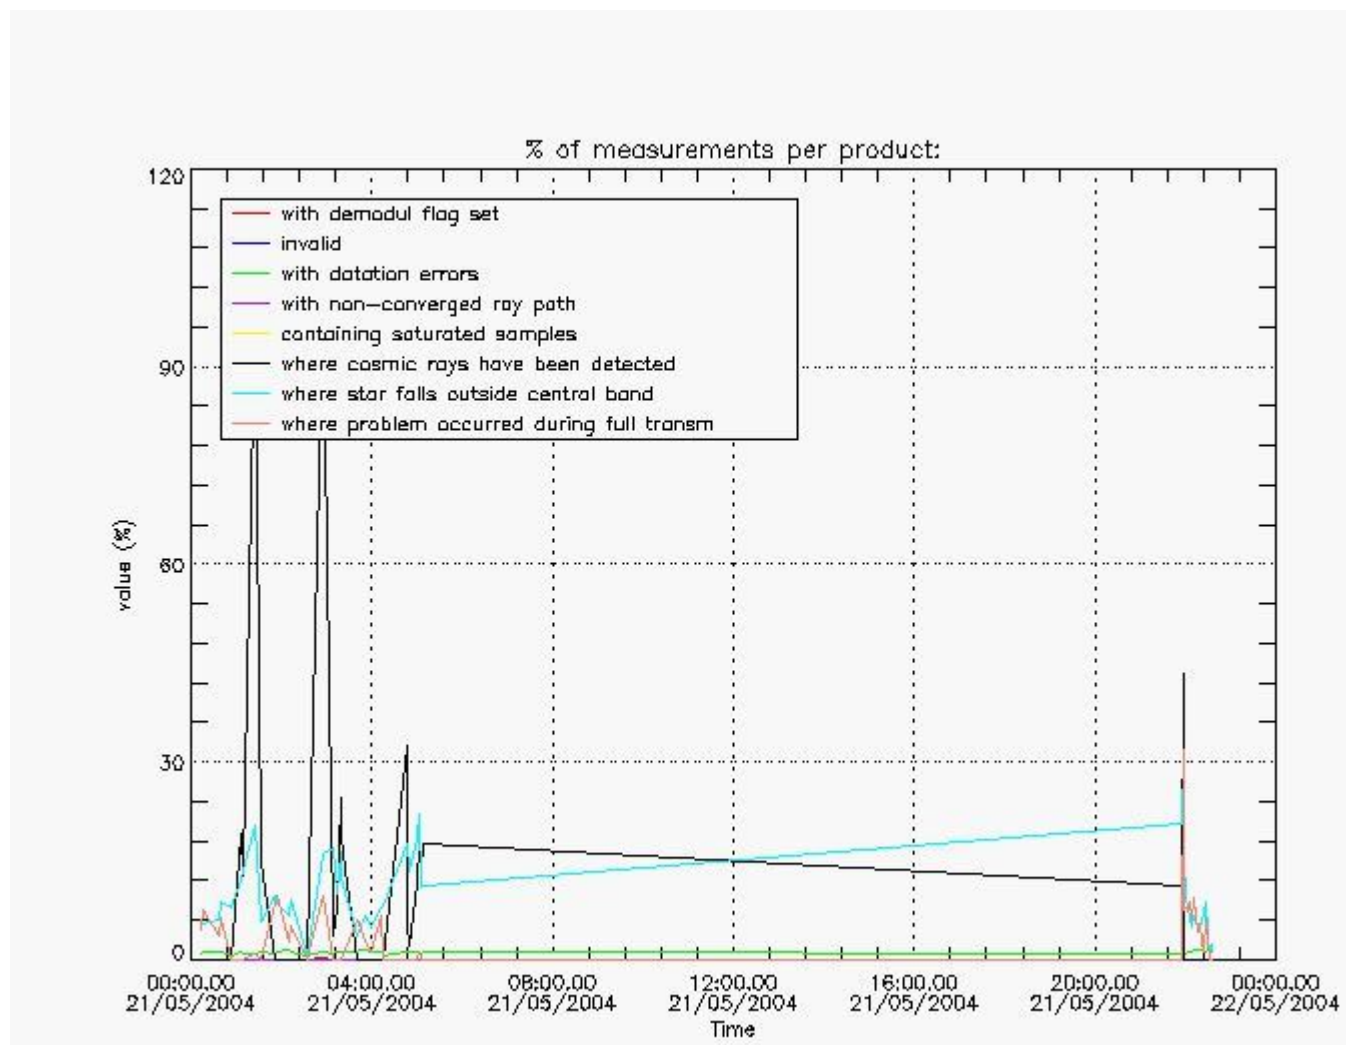

At least one measurement with demodulation flag set:	6.25000 %
Reference spectrum computed from DB:	0.00000 %
Reference spectrum with small number of measurements:	0.00000 %
SATU data not used:	0.00000 %

5.2 Plot quality information per product (time dependant)

5.3 Plot quality information per product (world map)