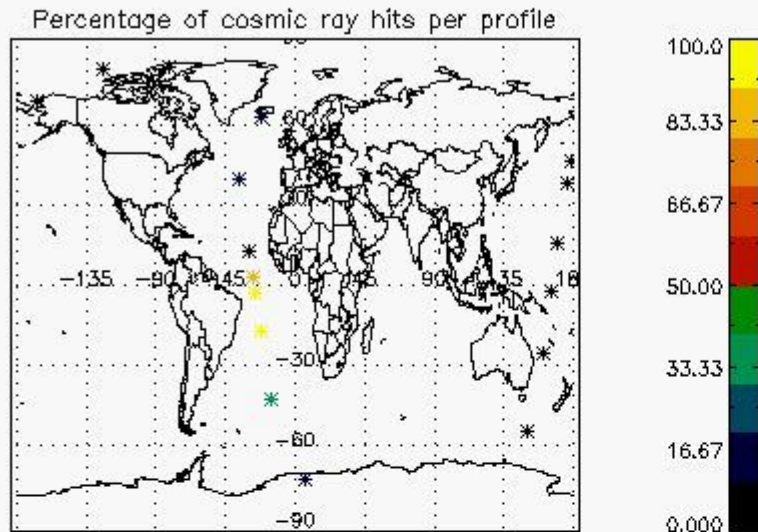

6. Statistics and plot of tangent altitude of the last measurement (DARK & BRIGHT products without errors)

6.1 Statistics on tangent altitude lost:

Statistics	DARK	BRIGHT	TWILIGHT
Mean:	14.360	19.247	16.214
St. deviation:	4.7262	3.3689	0.82096
Maximum:	20.265	23.350	16.794
Minimum:	9.9546	13.463	15.633
Number of data:	5.0000	10.000	2.0000

6.2 Plot for DARK limb products