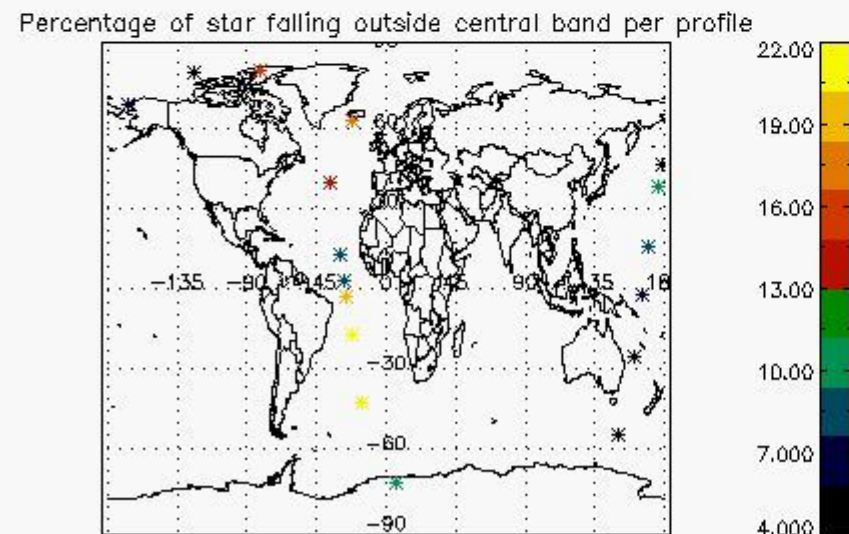

5.2 Plot quality information per product (time dependant)

5.3 Plot quality information per product (world map)

6. Statistics and plot of tangent altitude of the last measurement (DARK & BRIGHT products without errors)