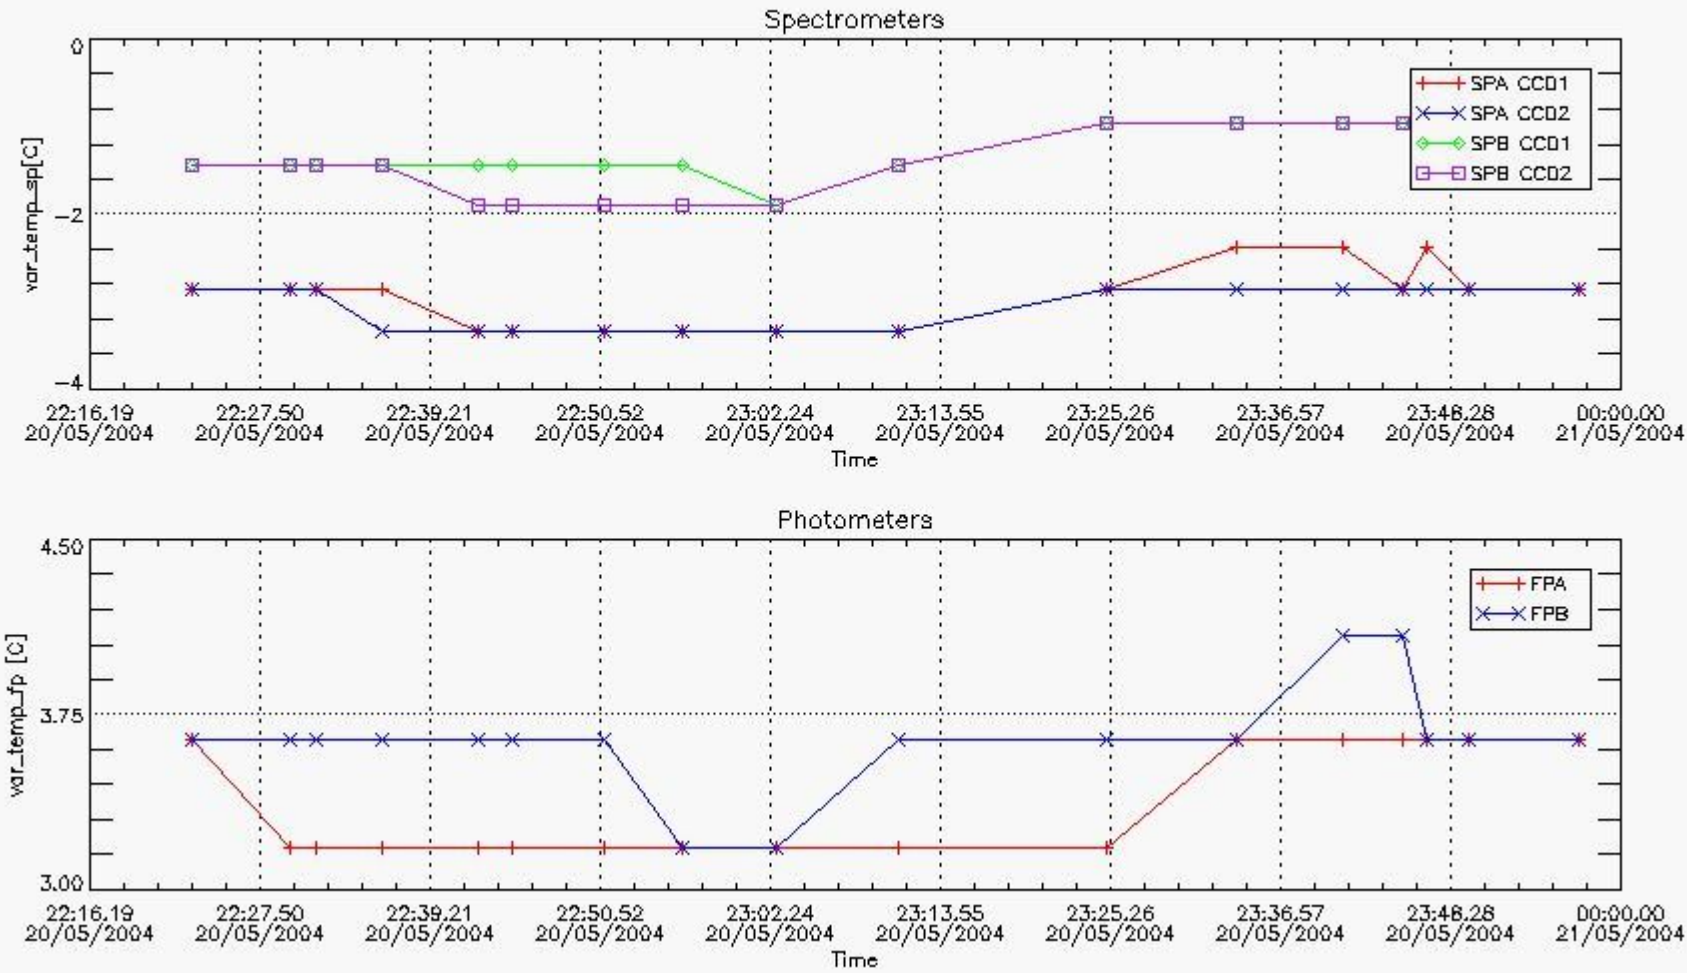

4. Overview of dark signal processing per product

The Dark Charge (DC) is a temperature-dependant signal added to the useful measurements and it is therefore subtracted from them during the processing. There are two phenomena that produce a continuous increase of the DC: the "hot pixels" (a pixel is "hot" when its DC exceeds by a significant amount its value measured on ground at the same temperature) and the "Random Telegraphic Signal" (abrupt change positive or negative of the CCD pixel signal, random in time, affecting only the DC part of the signal and not the photon generated signal).

In this section a list of products that did not use the Dark Sky Area (DSA) observation for the DC computation is given. It is also provided the mean DC plot per product for dark limb products with no error flag set.

4.1 All products used the DSA observation for the DC computation

4.2 Plot of mean dark charges per product: only products in DARK limb conditions without errors are used