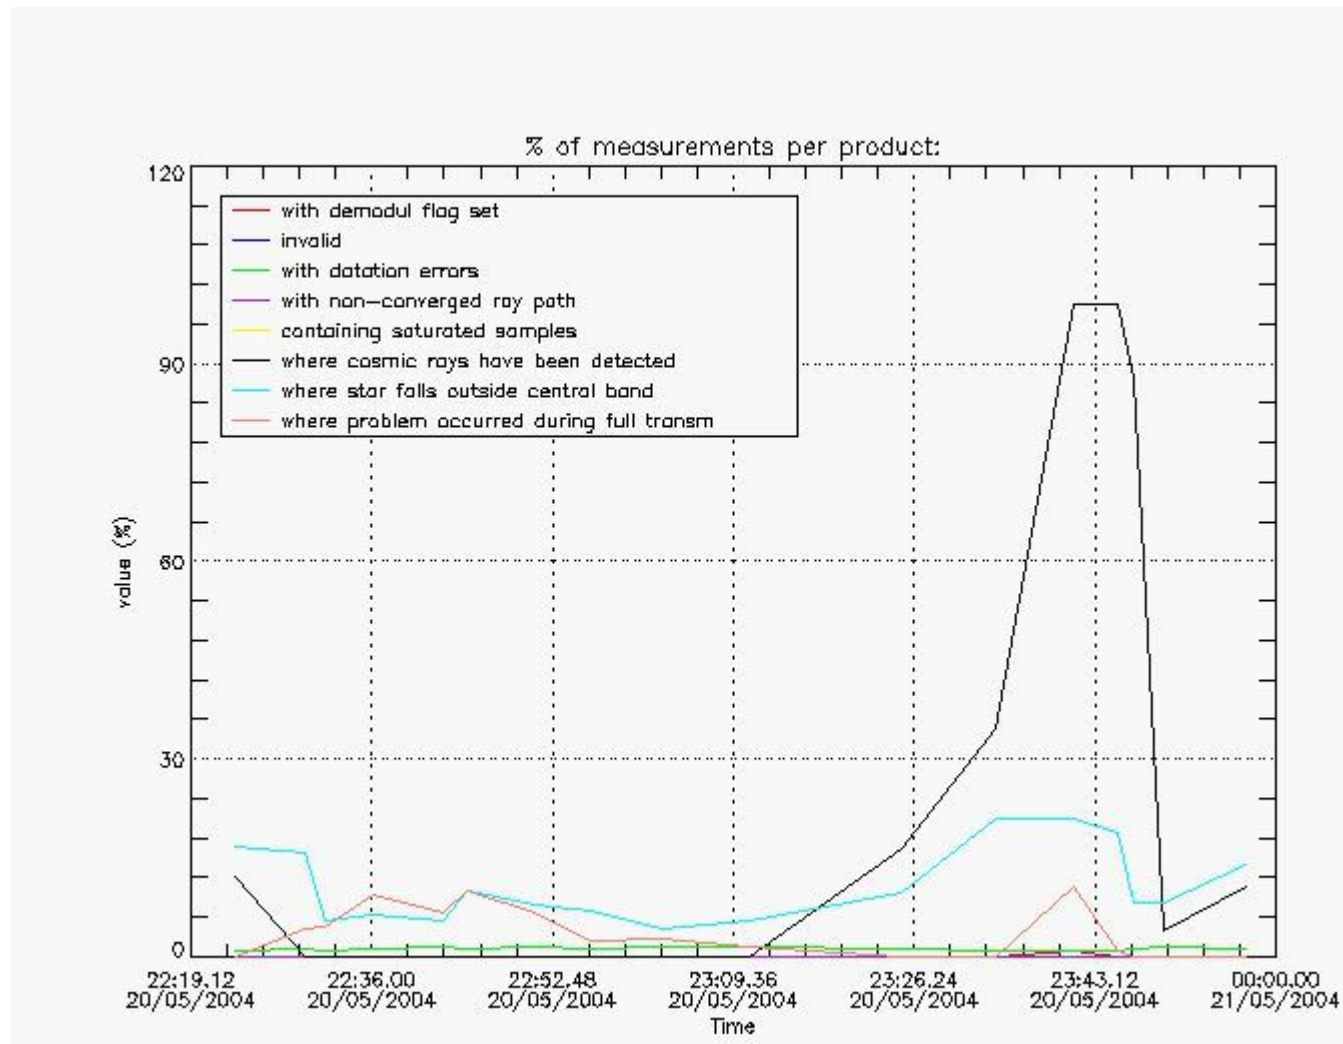

At least one measurement with demodulation flag set:	17.6471 %
Reference spectrum computed from DB:	0.00000 %
Reference spectrum with small number of measurements:	0.00000 %
SATU data not used:	0.00000 %

5.2 Plot quality information per product (time dependant)

5.3 Plot quality information per product (world map)