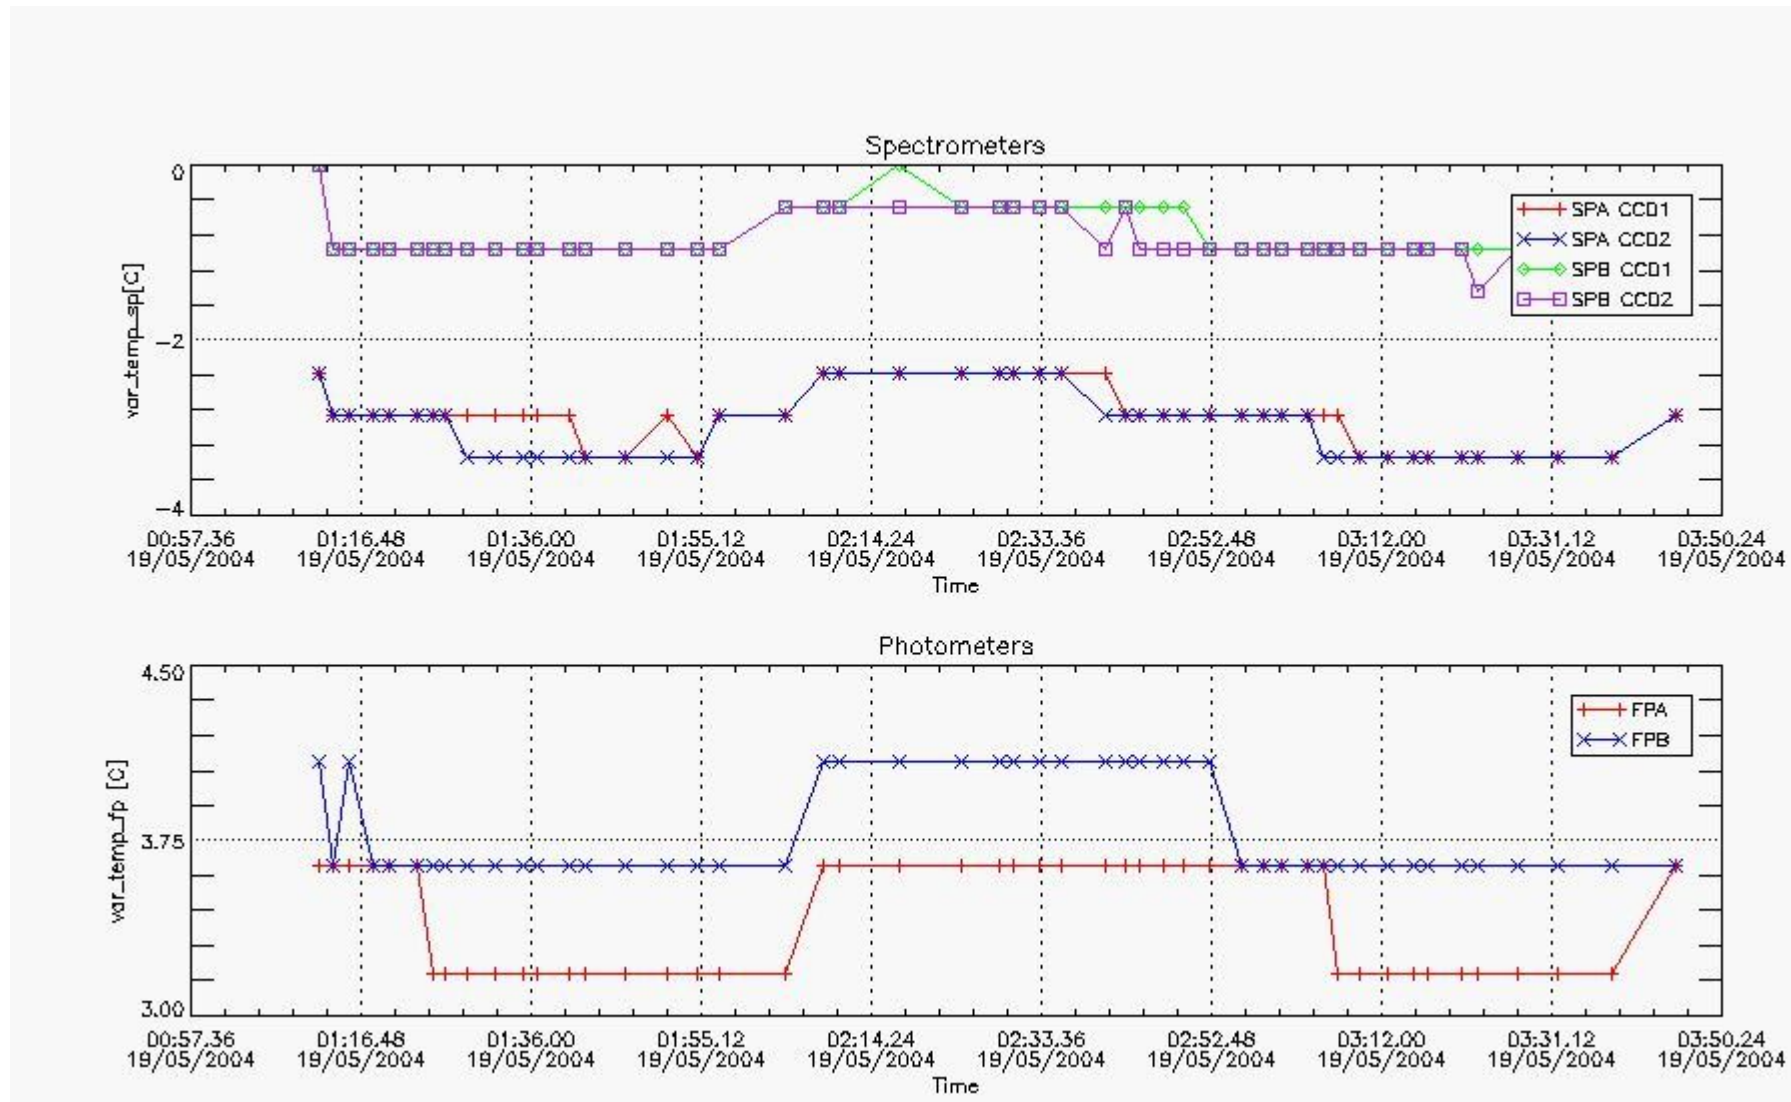

3. Plot of GOMOS spectrometers and photometers temperatures from level 1b data

4. Overview of dark signal processing per product

The Dark Charge (DC) is a temperature-dependant signal added to the useful measurements and it is therefore subtracted from them during the processing. There are two phenomena that produce a continuous increase of the DC: the "hot pixels" (a pixel is "hot" when its DC exceeds by a significant amount its value measured on ground at the same temperature) and the "Random Telegraphic Signal" (abrupt change positive or negative of the CCD pixel signal, random in time, affecting only the DC part of the signal and not the photon generated signal).

In this section a list of products that did not use the Dark Sky Area (DSA) observation for the DC computation is given. It is also provided the mean DC plot per product for dark limb products with no error flag set.

4.1 All products used the DSA observation for the DC computation

4.2 Plot of mean dark charges per product: only products in DARK limb conditions without errors are used