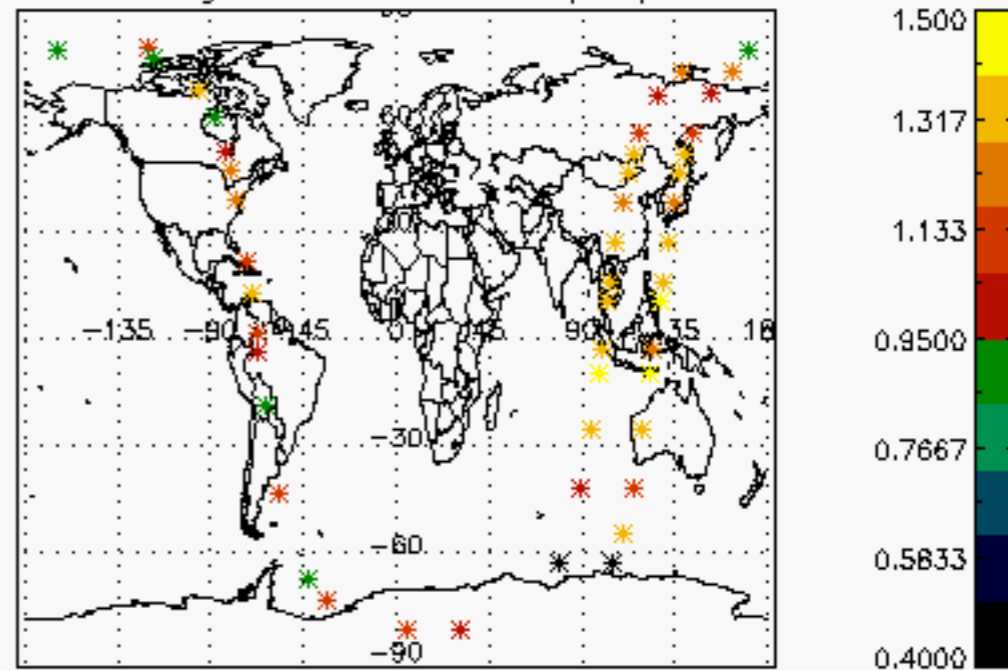

Percentage of datation errors per profile