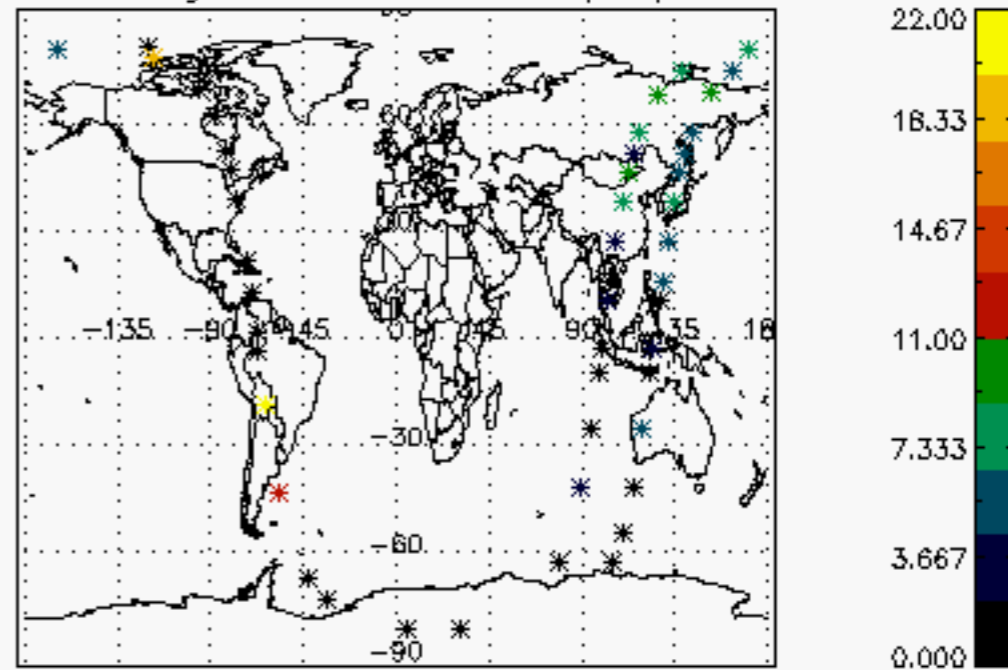

Percentage of cosmic ray hits per profile

Percentage of datation errors per profile

Percentage of star falling outside central band per profile

Percentage of saturation errors per profile

Tangent altitude at which the star is lost