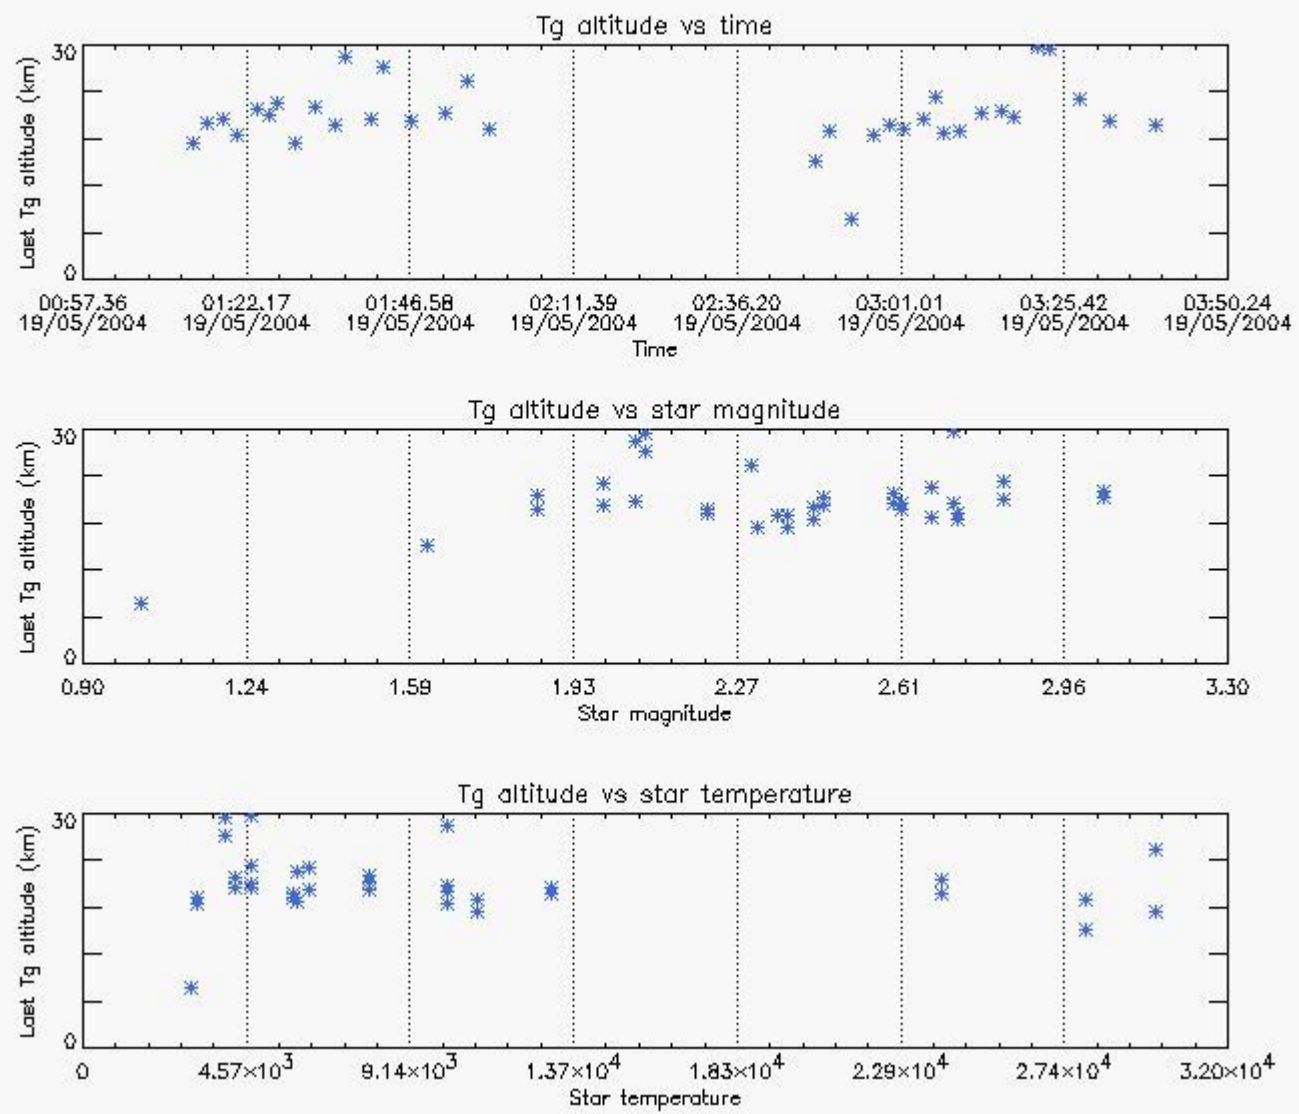

Percentage of saturation errors per profile

6. Statistics and plot of tangent altitude of the last measurement (DARK & BRIGHT products without errors)

6.1 Statistics on tangent altitude lost:

Statistics	DARK	BRIGHT	TWILIGHT
Mean:	15.416	20.850	12.800
St. deviation:	3.2137	4.0143	5.3127
Maximum:	19.136	29.704	18.360
Minimum:	11.748	7.8059	4.2668
Number of data:	8.0000	35.000	5.0000

6.2 Plot for DARK limb products

Tangent altitude at which the star is lost

6.3 Plot for BRIGHT limb products

Tangent altitude at which the star is lost

6.3 Plot for TWILIGHT limb products

Tangent altitude at which the star is lost