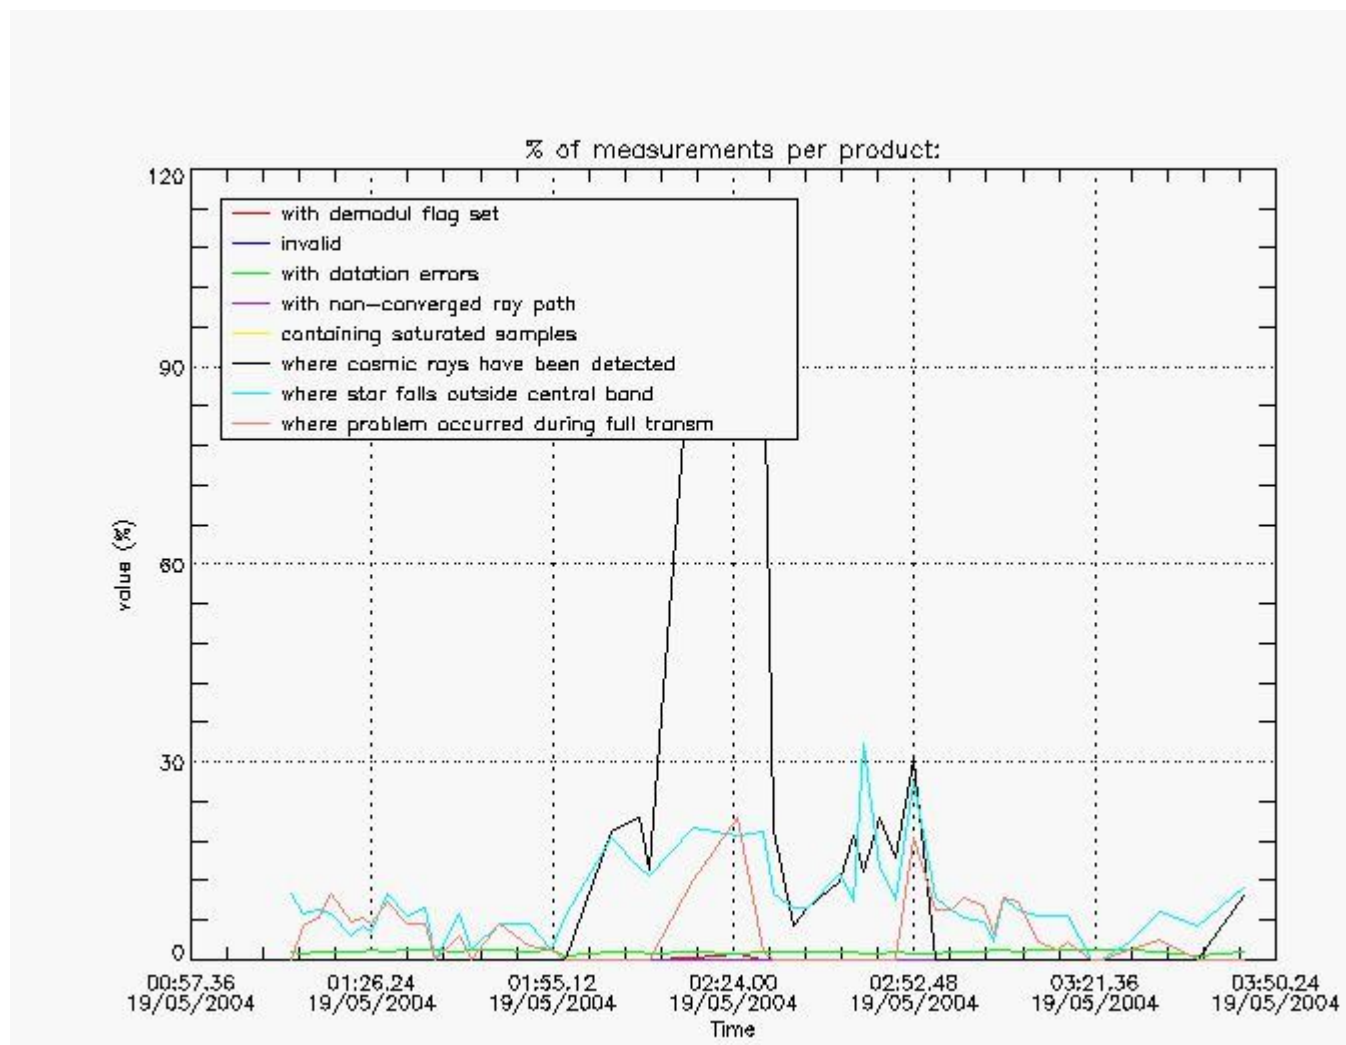

At least one measurement with demodulation flag set:	6.25000 %
Reference spectrum computed from DB:	0.00000 %
Reference spectrum with small number of measurements:	0.00000 %
SATU data not used:	0.00000 %

5.2 Plot quality information per product (time dependant)

5.3 Plot quality information per product (world map)