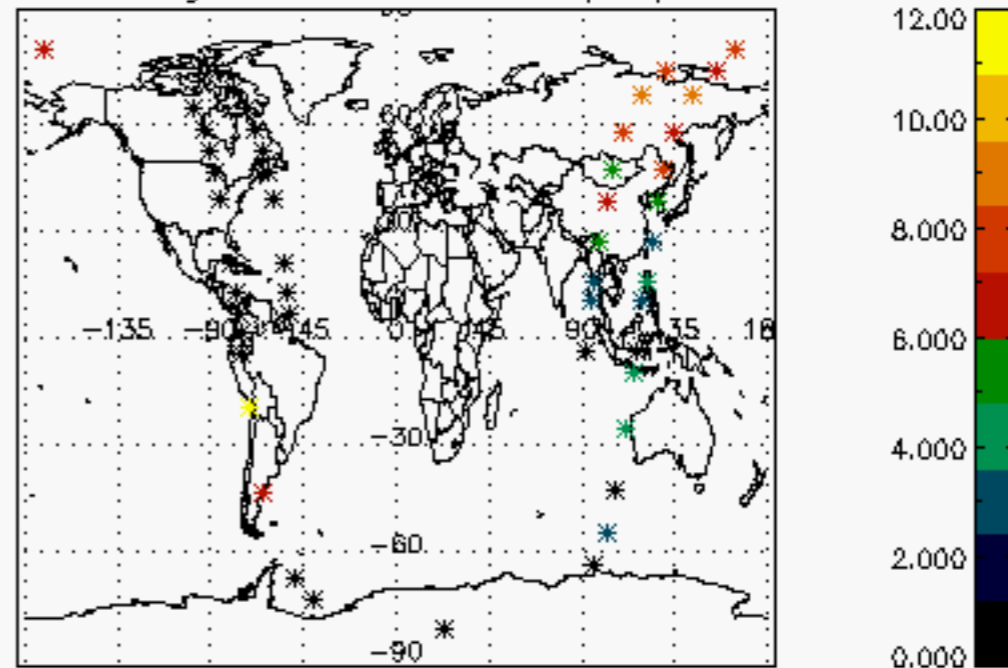

Percentage of cosmic ray hits per profile

Percentage of datation errors per profile

Percentage of star falling outside central band per profile

Percentage of saturation errors per profile

Tangent altitude at which the star is lost