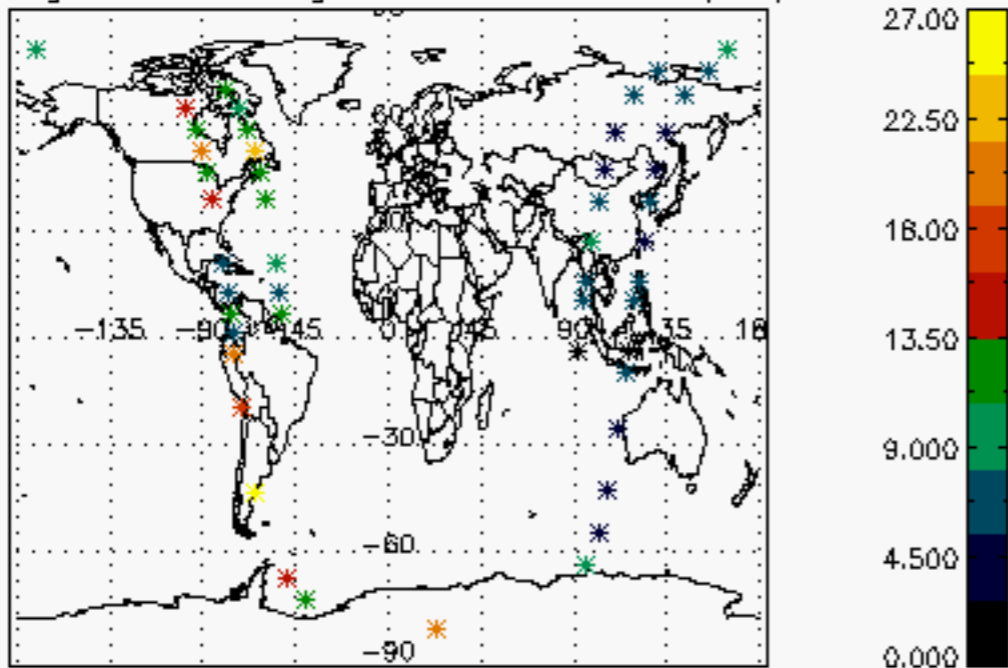

Percentage of star falling outside central band per profile