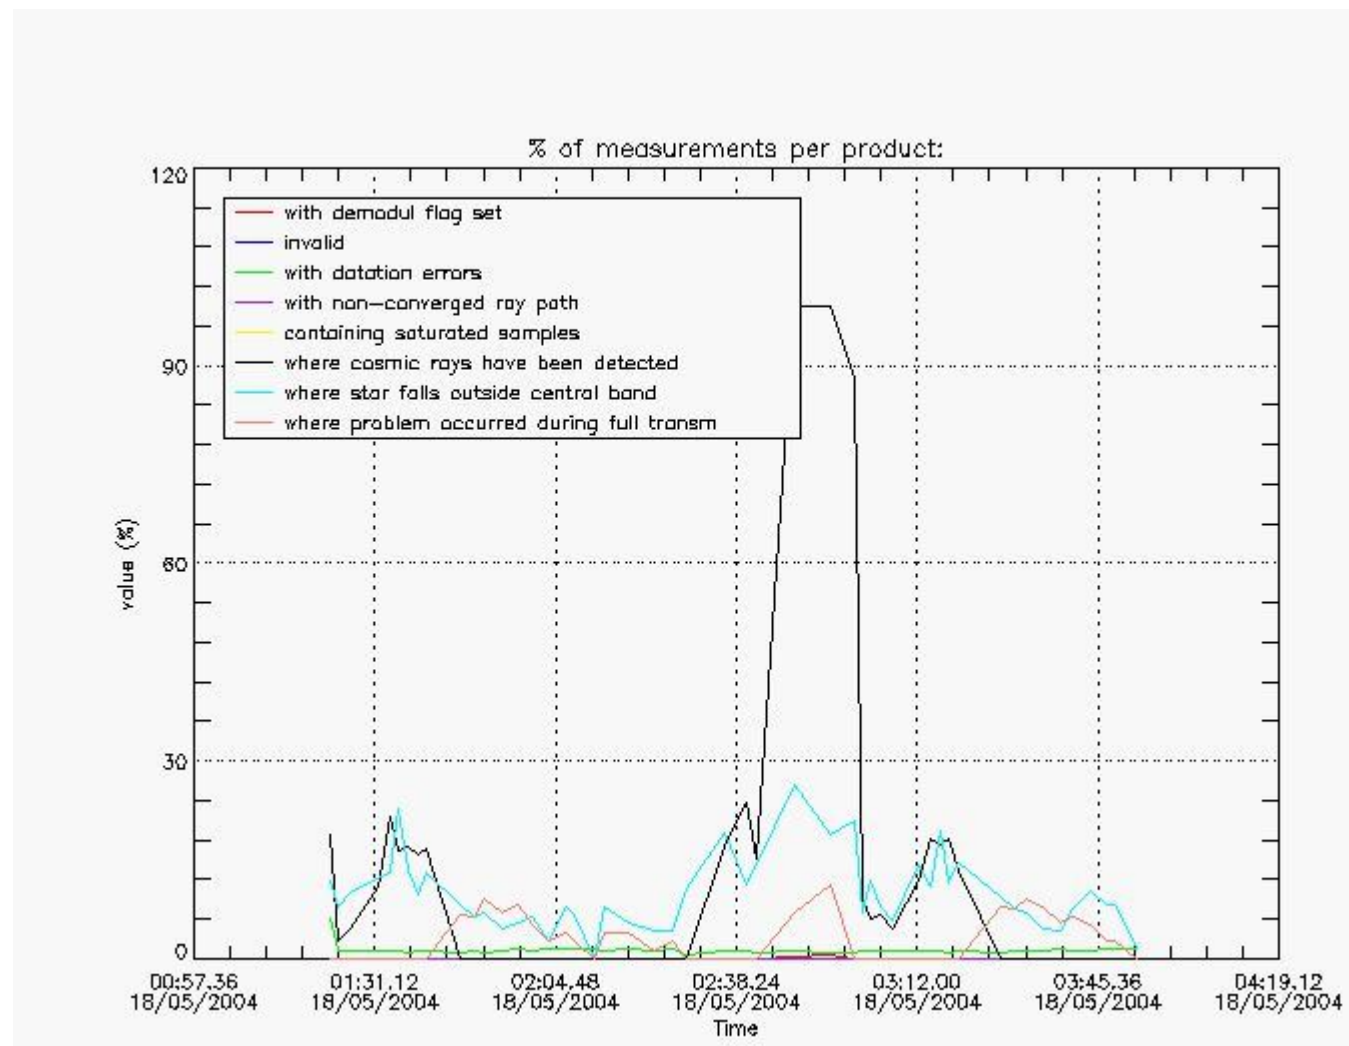

5.1 Percentage of products during reporting period with:

At least one measurement with demodulation flag set:	8.16327 %
Reference spectrum computed from DB:	0.00000 %
Reference spectrum with small number of measurements:	0.00000 %
SATU data not used:	0.00000 %

5.2 Plot quality information per product (time dependant)

5.3 Plot quality information per product (world map)