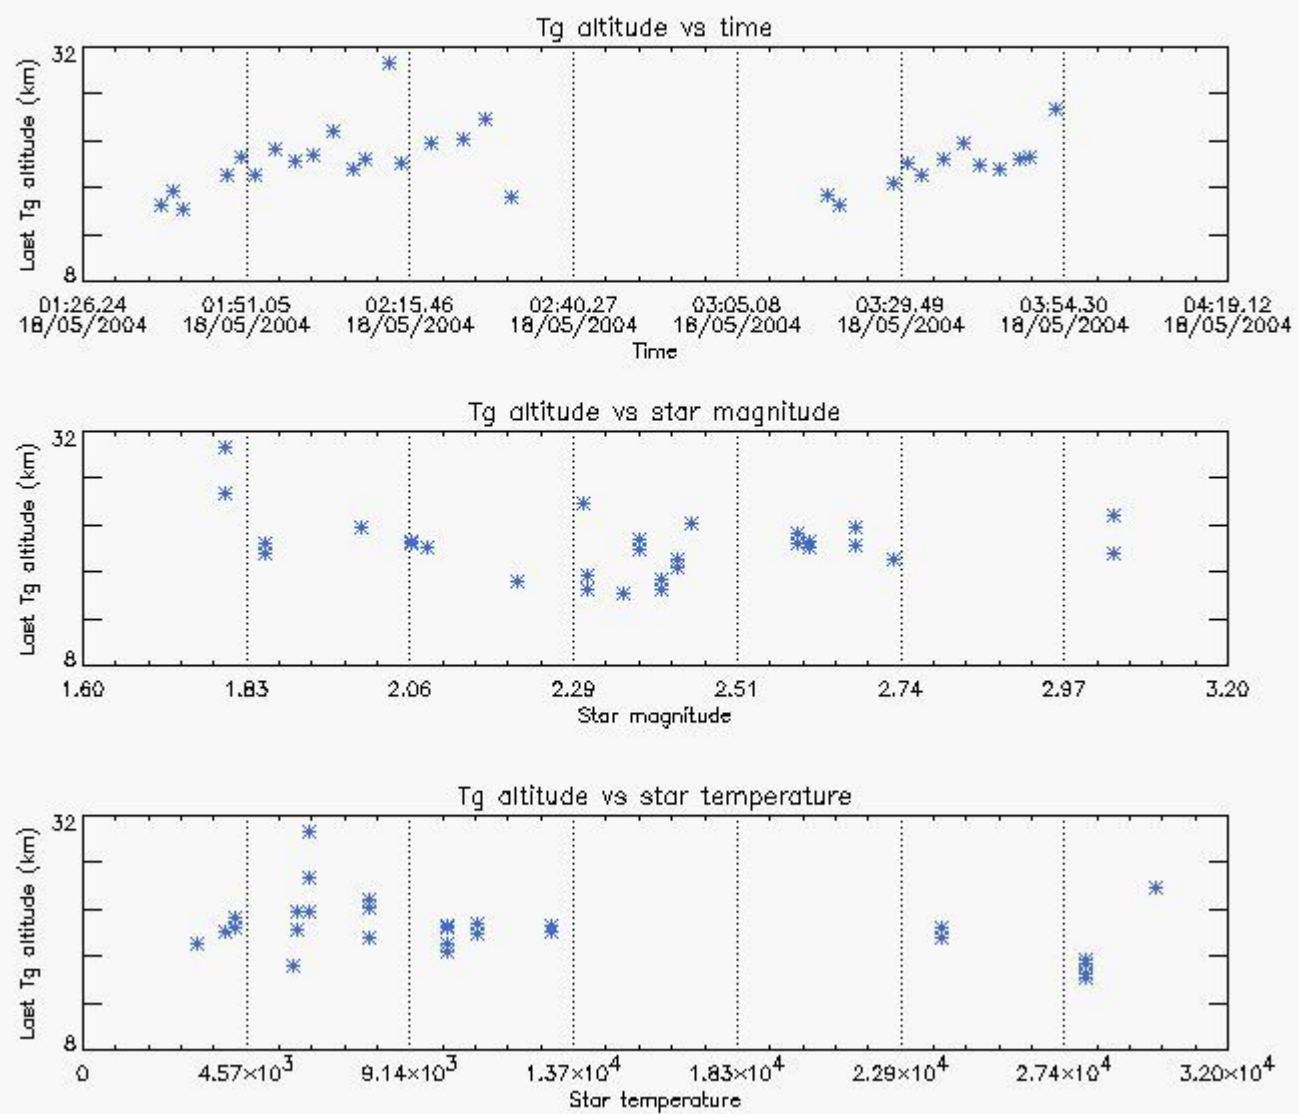

### 6.1 Statistics on tangent altitude lost:

Statistics	DARK	BRIGHT	TWILIGHT
Mean:	16.125	20.264	14.053
St. deviation:	3.8435	3.1393	2.8025
Maximum:	20.058	30.434	17.812
Minimum:	8.1128	15.283	10.020
Number of data:	13.000	30.000	6.0000

### 6.2 Plot for DARK limb products

Tangent altitude at which the star is lost

6.3 Plot for BRIGHT limb products

Tangent altitude at which the star is lost

6.3 Plot for TWILIGHT limb products