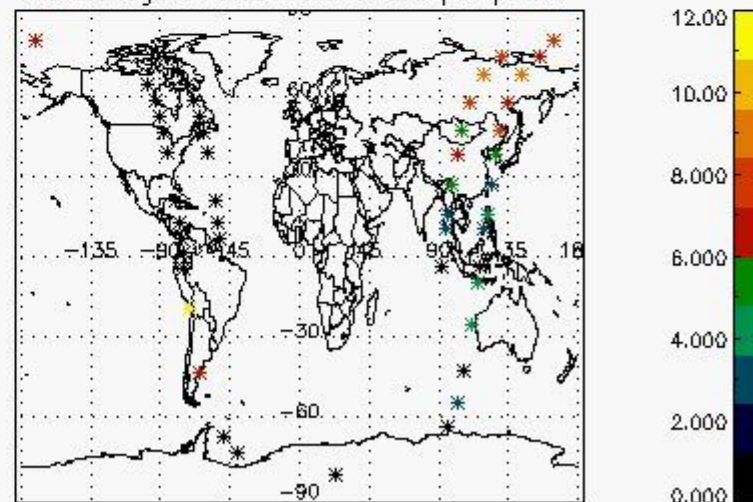

Percentage of saturation errors per profile

6. Statistics and plot of tangent altitude of the last measurement (DARK & BRIGHT products without errors)

6.1 Statistics on tangent altitude lost:

Statistics	DARK	BRIGHT	TWILIGHT
Mean:	16.125	20.264	14.053
St. deviation:	3.8435	3.1393	2.8025
Maximum:	20.058	30.434	17.812
Minimum:	8.1128	15.283	10.020
Number of data:	13.000	30.000	6.0000

6.2 Plot for DARK limb products