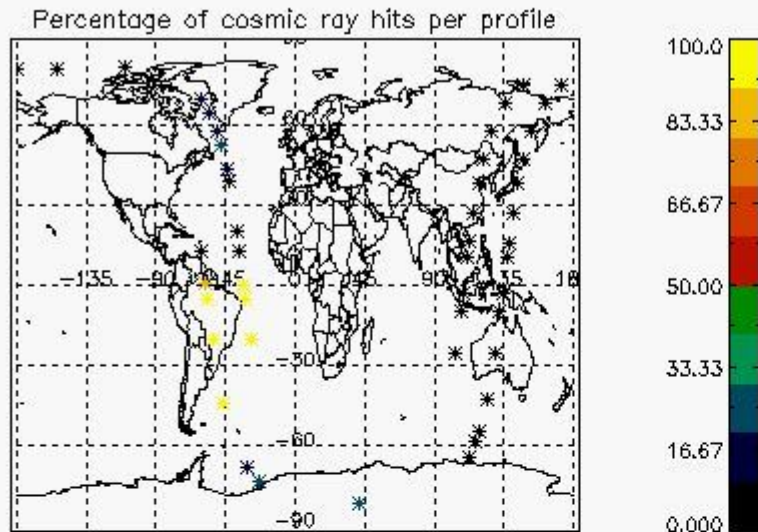

6. Statistics and plot of tangent altitude of the last measurement (DARK & BRIGHT products without errors)

6.1 Statistics on tangent altitude lost:

Statistics	DARK	BRIGHT	TWILIGHT
Mean:	14.224	19.200	13.956
St. deviation:	5.5816	5.5085	3.7554
Maximum:	21.383	28.282	18.786
Minimum:	4.1810	5.0259	10.560
Number of data:	12.000	32.000	4.0000

6.2 Plot for DARK limb products