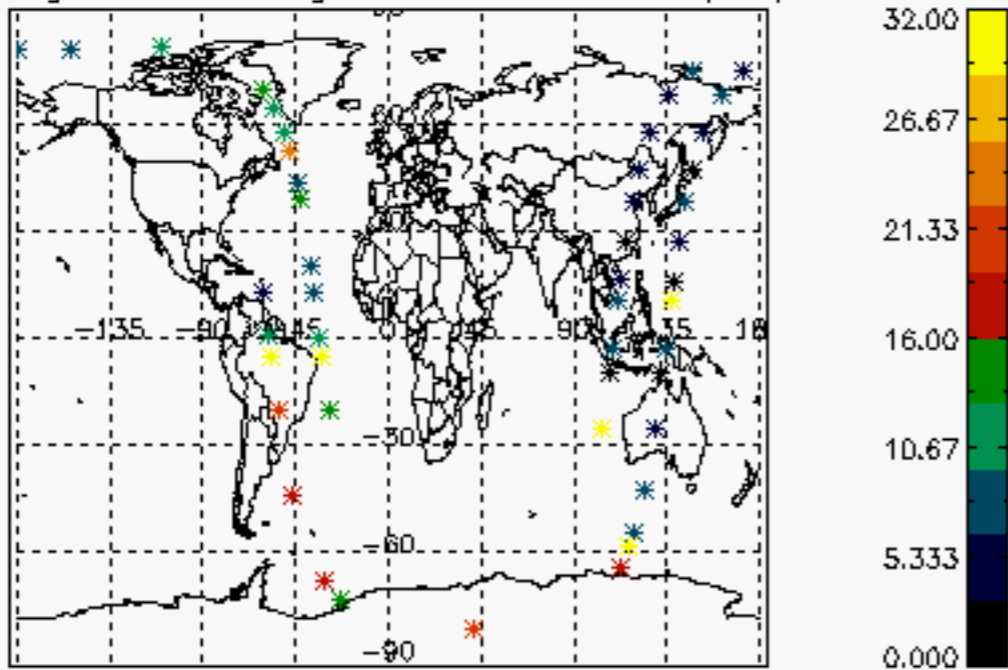

Percentage of star falling outside central band per profile