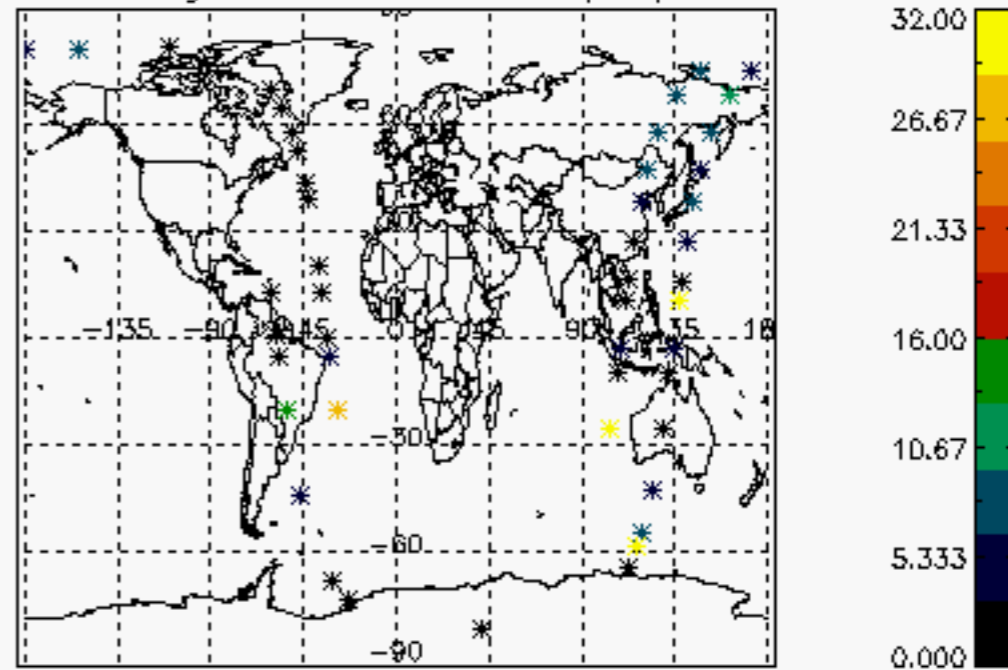

Percentage of cosmic ray hits per profile

Percentage of datation errors per profile

Percentage of star falling outside central band per profile

Percentage of saturation errors per profile

Tangent altitude at which the star is lost