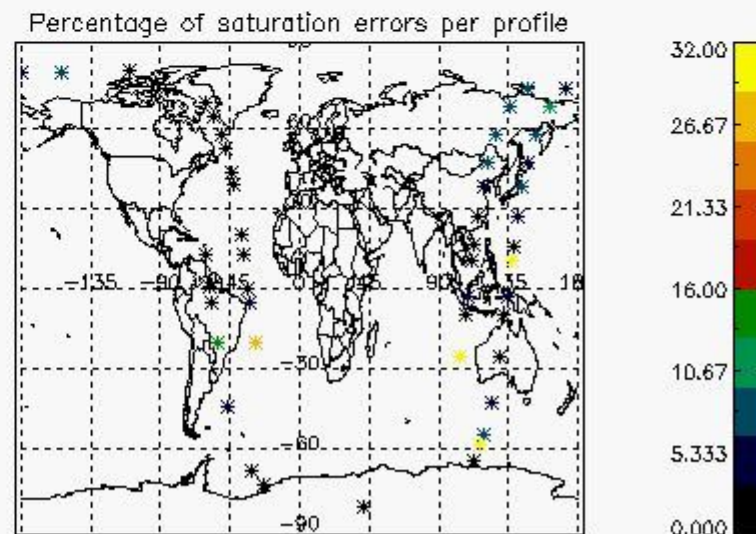

6. Statistics and plot of tangent altitude of the last measurement (DARK & BRIGHT products without errors)

6.1 Statistics on tangent altitude lost:

Statistics	DARK	BRIGHT	TWILIGHT
Mean:	14.224	19.200	13.956
St. deviation:	5.5816	5.5085	3.7554
Maximum:	21.383	28.282	18.786
Minimum:	4.1810	5.0259	10.560
Number of data:	12.000	32.000	4.0000

6.2 Plot for DARK limb products