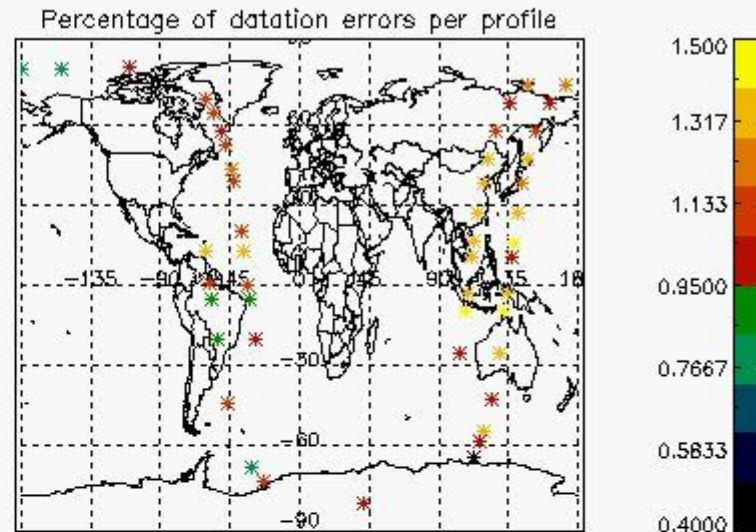

6. Statistics and plot of tangent altitude of the last measurement (DARK & BRIGHT products without errors)

6.1 Statistics on tangent altitude lost:

Statistics	DARK	BRIGHT	TWILIGHT
Mean:	14.224	19.200	13.956
St. deviation:	5.5816	5.5085	3.7554
Maximum:	21.383	28.282	18.786
Minimum:	4.1810	5.0259	10.560
Number of data:	12.000	32.000	4.0000

6.2 Plot for DARK limb products