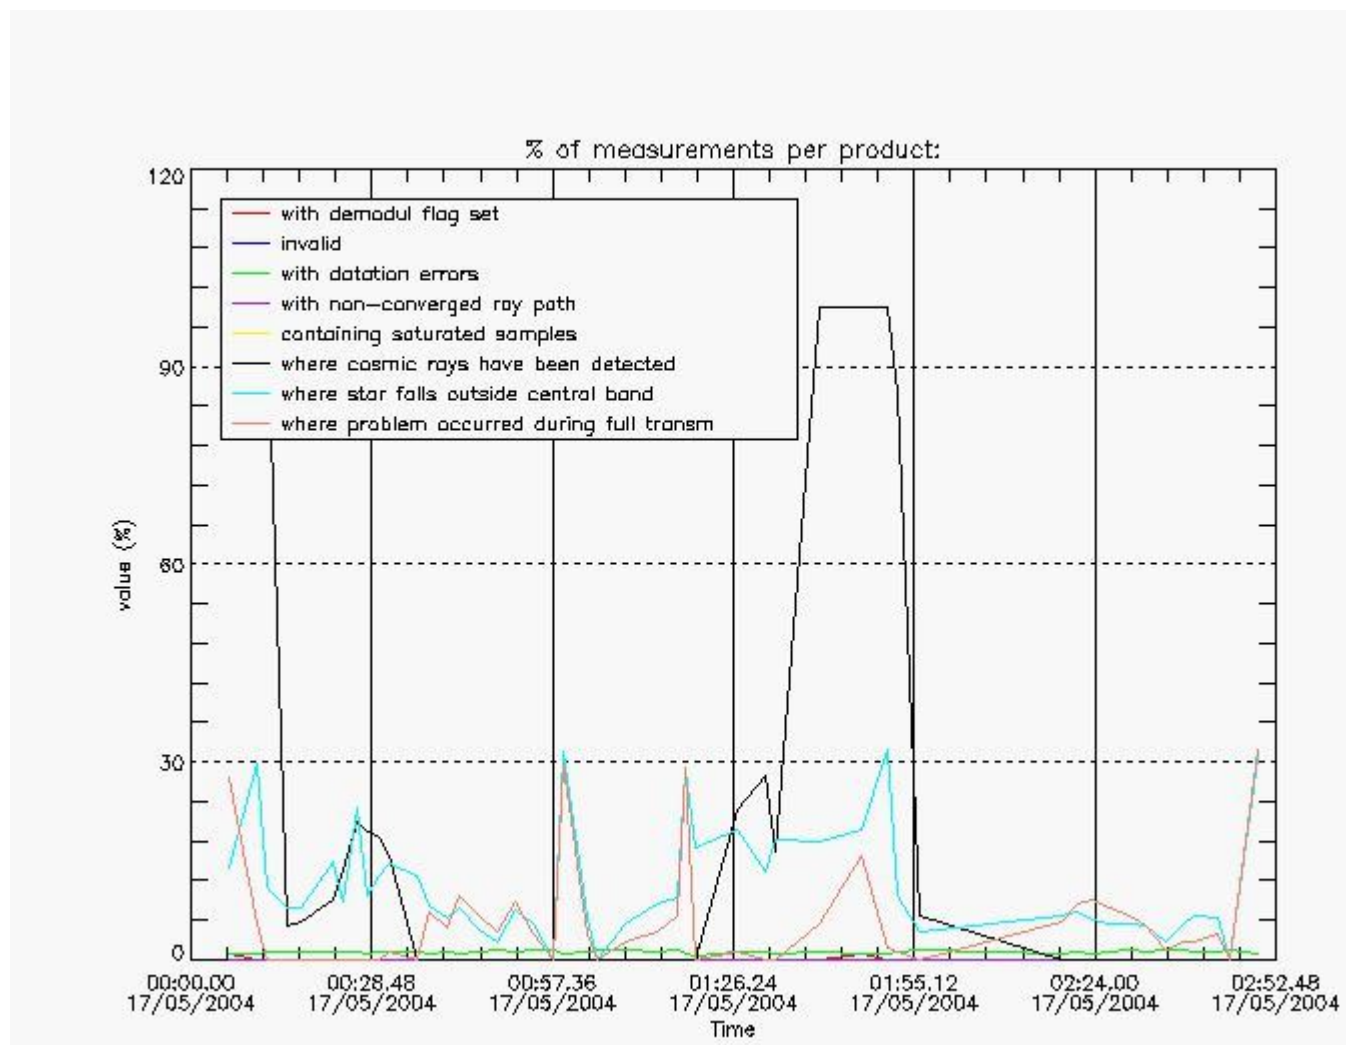

At least one measurement with demodulation flag set:	16.6667 %
Reference spectrum computed from DB:	0.00000 %
Reference spectrum with small number of measurements:	0.00000 %
SATU data not used:	0.00000 %

5.2 Plot quality information per product (time dependant)

5.3 Plot quality information per product (world map)