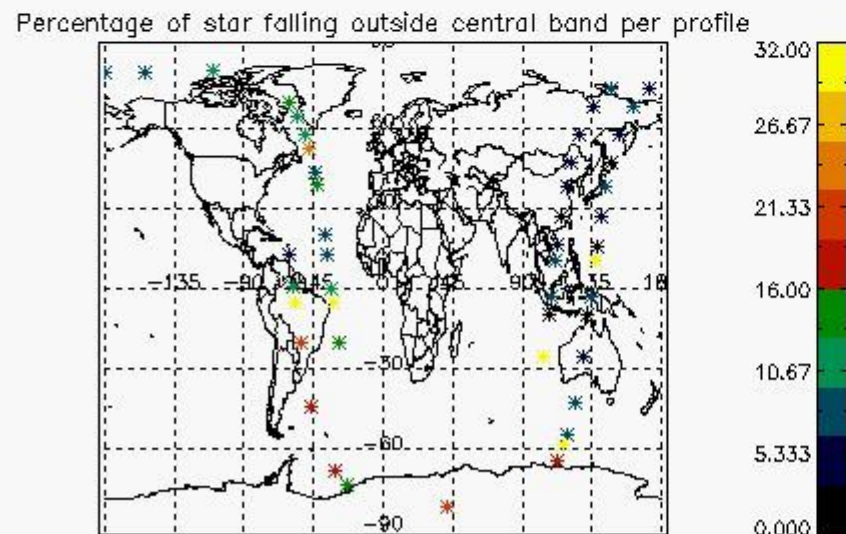

5.2 Plot quality information per product (time dependant)

5.3 Plot quality information per product (world map)

6. Statistics and plot of tangent altitude of the last measurement (DARK & BRIGHT products without errors)