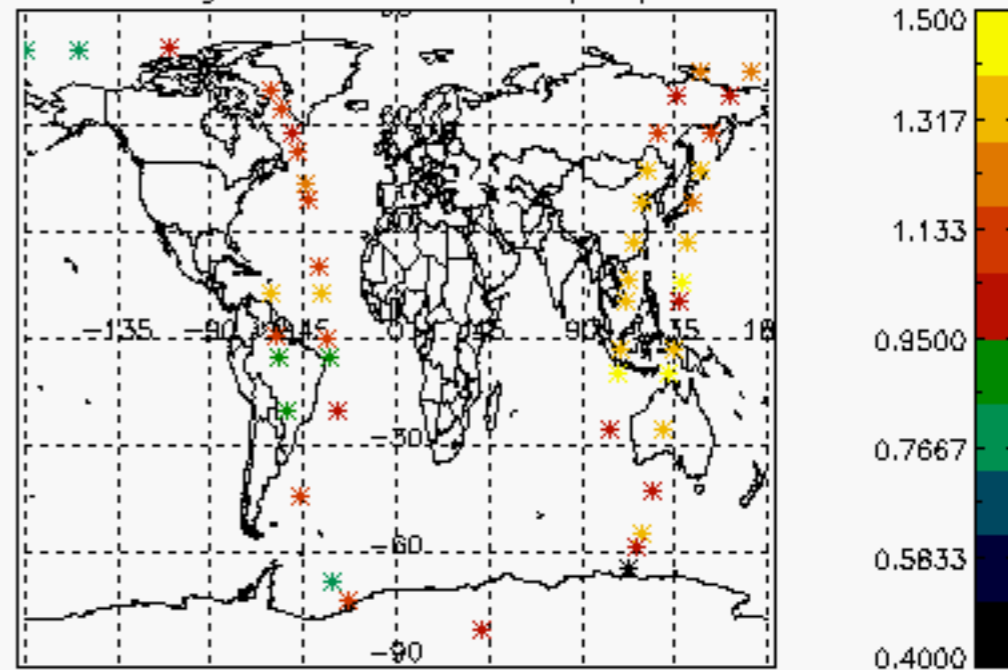

Percentage of datation errors per profile