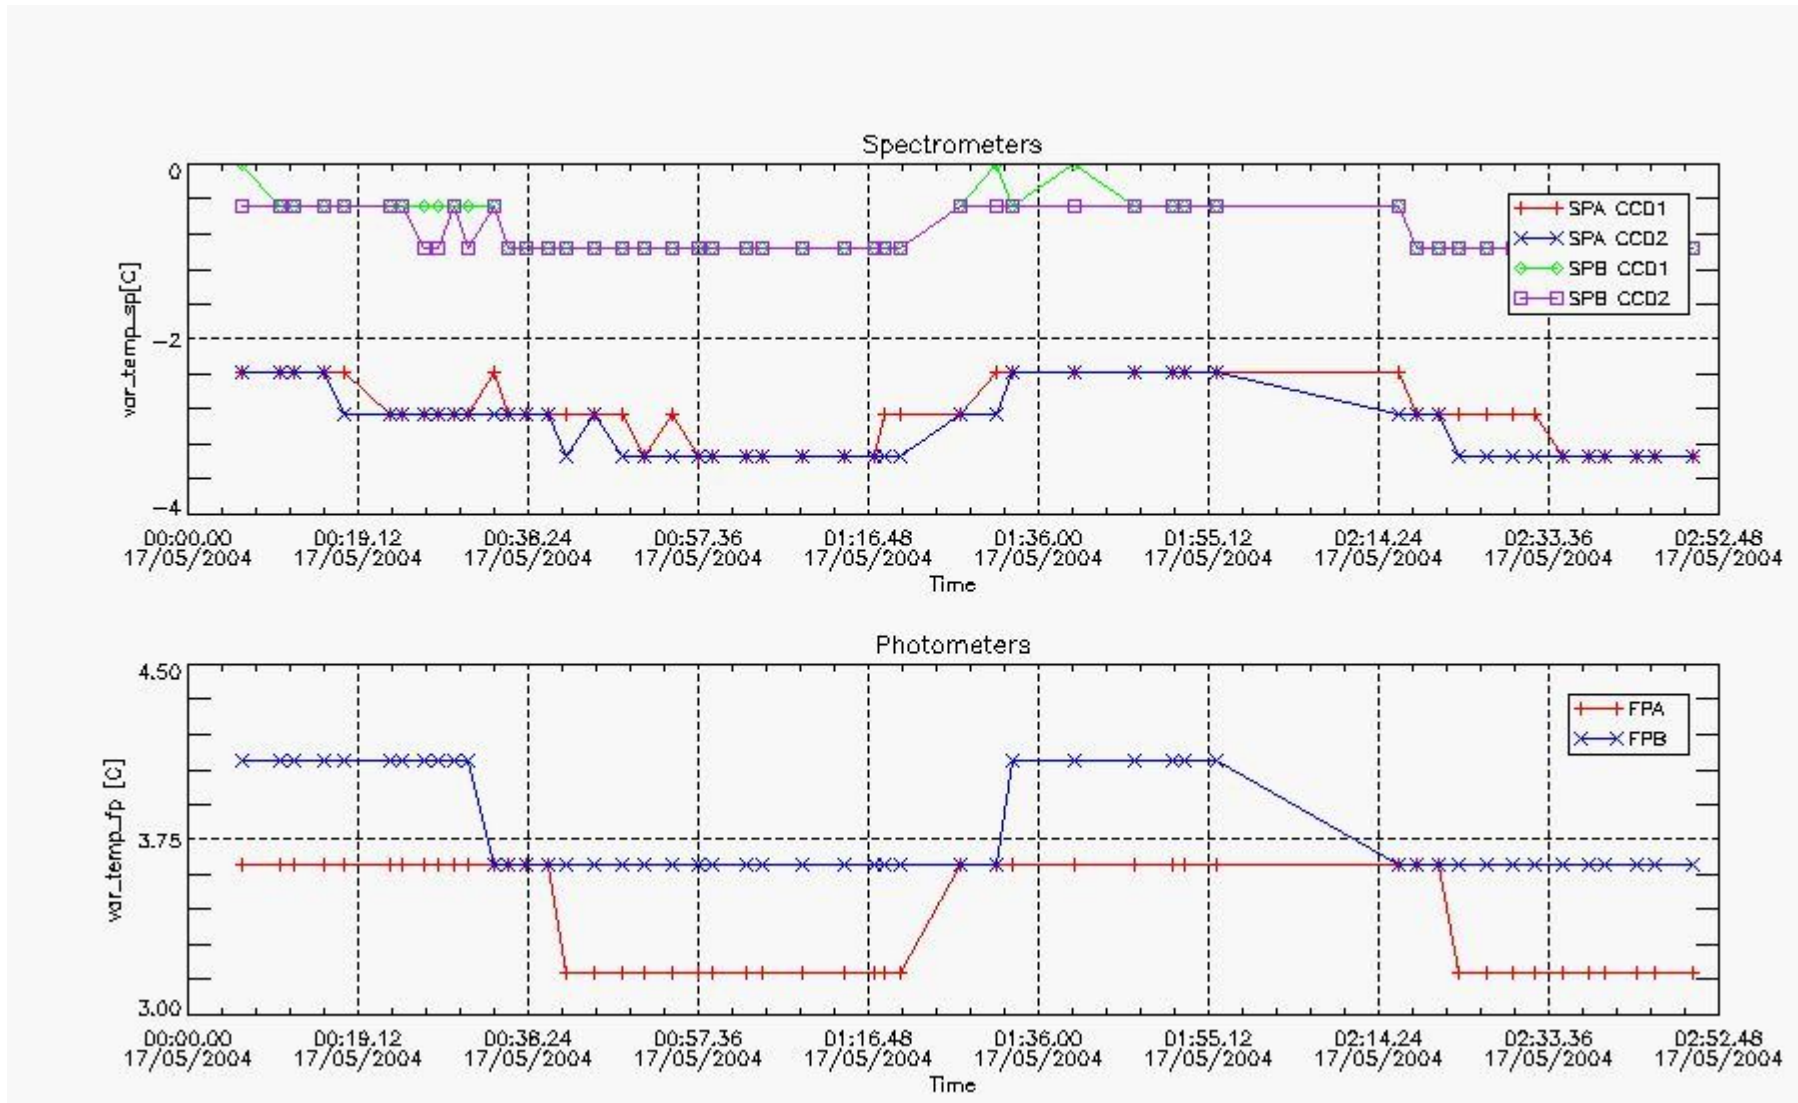

3. Plot of GOMOS spectrometers and photometers temperatures from level 1b data

4. Overview of dark signal processing per product

The Dark Charge (DC) is a temperature-dependant signal added to the useful measurements and it is therefore subtracted from them during the processing. There are two phenomena that produce a continuous increase of the DC: the "hot pixels" (a pixel is "hot" when its DC exceeds by a significant amount its value measured on ground at the same temperature) and the "Random Telegraphic Signal" (abrupt change positive or negative of the CCD pixel signal, random in time, affecting only the DC part of the signal and not the photon generated signal).

In this section a list of products that did not use the Dark Sky Area (DSA) observation for the DC computation is given. It is also provided the mean DC plot per product for dark limb products with no error flag set.

4.1 All products used the DSA observation for the DC computation

4.2 Plot of mean dark charges per product: only products in DARK limb conditions without errors are used