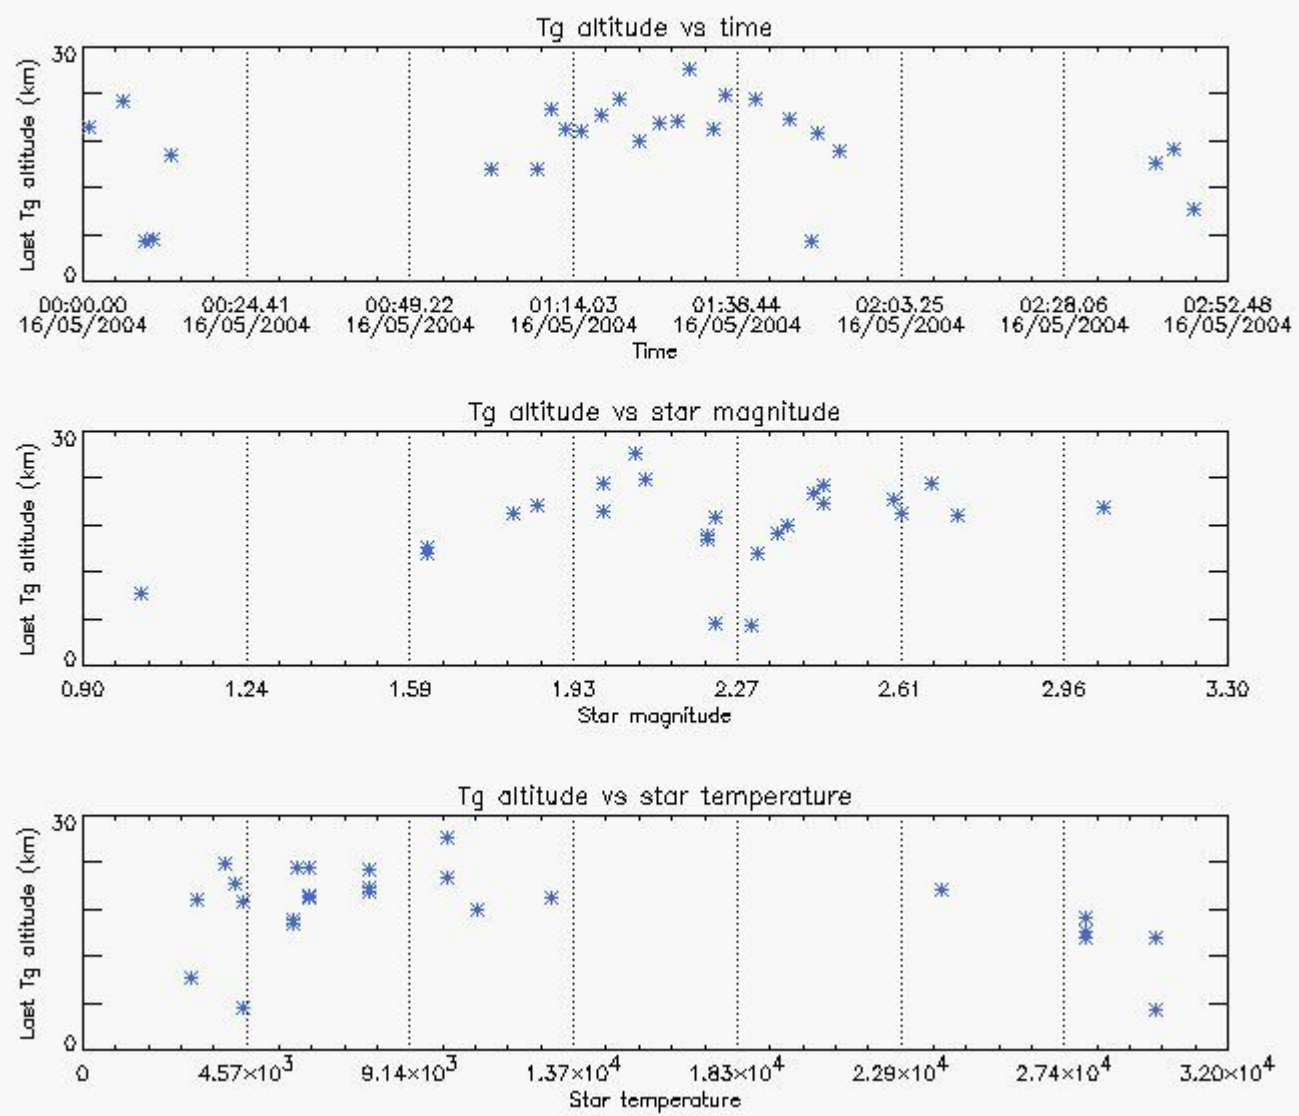

Percentage of saturation errors per profile

6. Statistics and plot of tangent altitude of the last measurement (DARK & BRIGHT products without errors)

6.1 Statistics on tangent altitude lost:

Statistics	DARK	BRIGHT	TWILIGHT
Mean:	14.291	17.666	13.162
St. deviation:	4.3212	5.8818	5.8267
Maximum:	19.702	27.186	20.368
Minimum:	4.6585	5.1338	4.7738
Number of data:	14.000	26.000	8.0000

6.2 Plot for DARK limb products

Tangent altitude at which the star is lost

6.3 Plot for BRIGHT limb products

Tangent altitude at which the star is lost

6.3 Plot for TWILIGHT limb products

Tangent altitude at which the star is lost