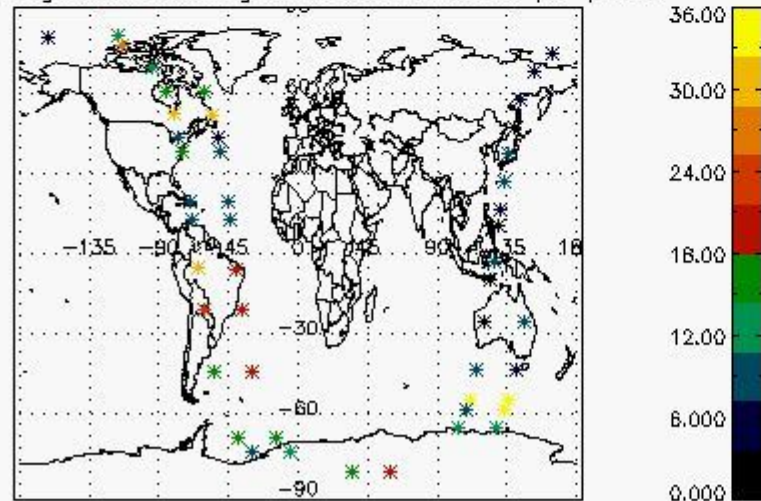

5.2 Plot quality information per product (time dependant)

5.3 Plot quality information per product (world map)

Percentage of cosmic ray hits per profile

Percentage of datation errors per profile

Percentage of star falling outside central band per profile

Percentage of saturation errors per profile

6. Statistics and plot of tangent altitude of the last measurement (DARK & BRIGHT products without errors)

6.1 Statistics on tangent altitude lost:

Statistics	DARK	BRIGHT	TWILIGHT
Mean:	14.291	17.666	13.162
St. deviation:	4.3212	5.8818	5.8267
Maximum:	19.702	27.186	20.368
Minimum:	4.6585	5.1338	4.7738
Number of data:	14.000	26.000	8.0000