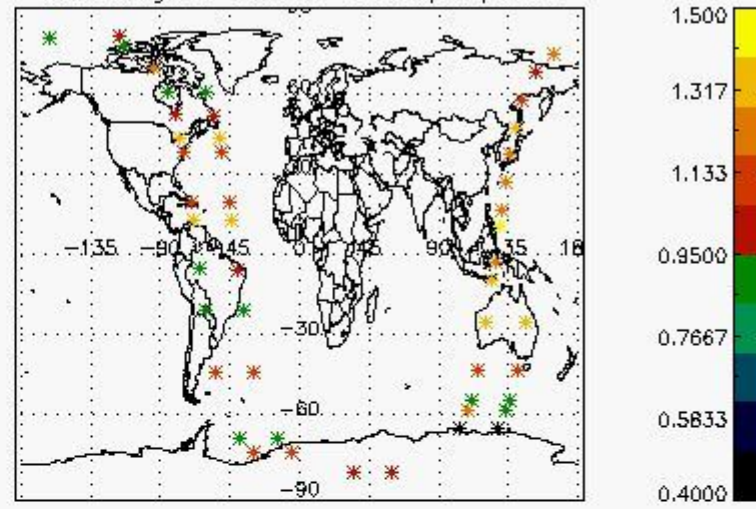

5.2 Plot quality information per product (time dependant)

5.3 Plot quality information per product (world map)

Percentage of cosmic ray hits per profile

Percentage of datation errors per profile

Percentage of star falling outside central band per profile