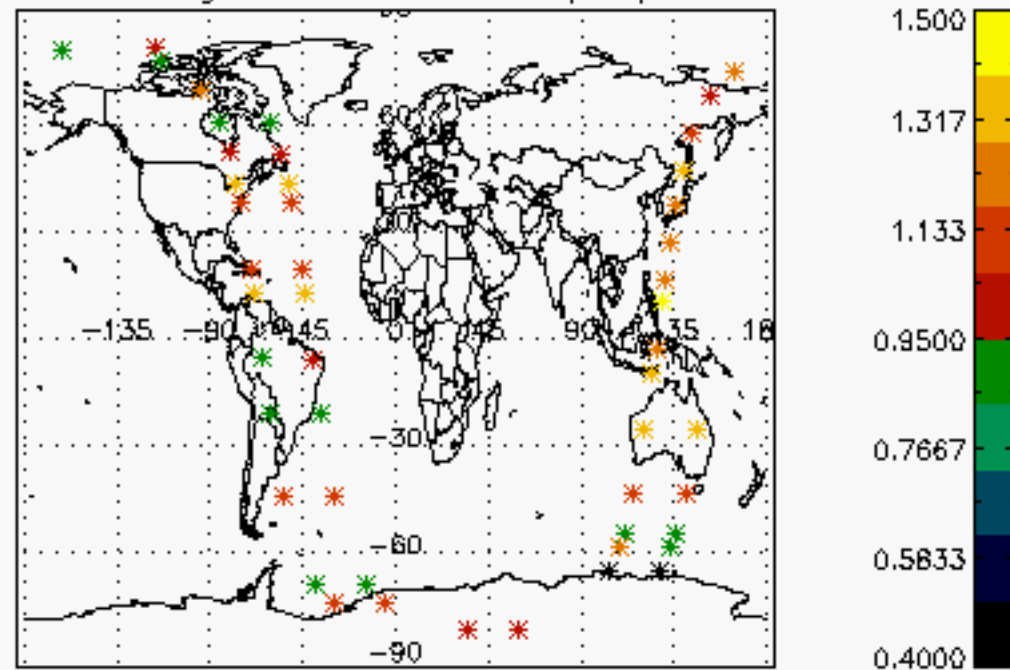

Percentage of datation errors per profile