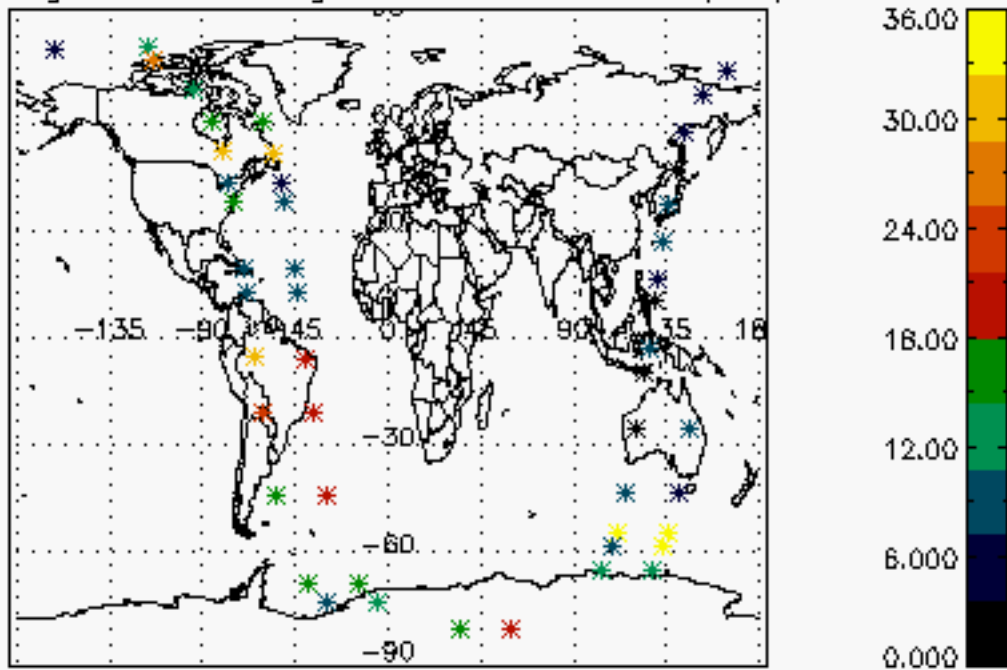

Percentage of star falling outside central band per profile