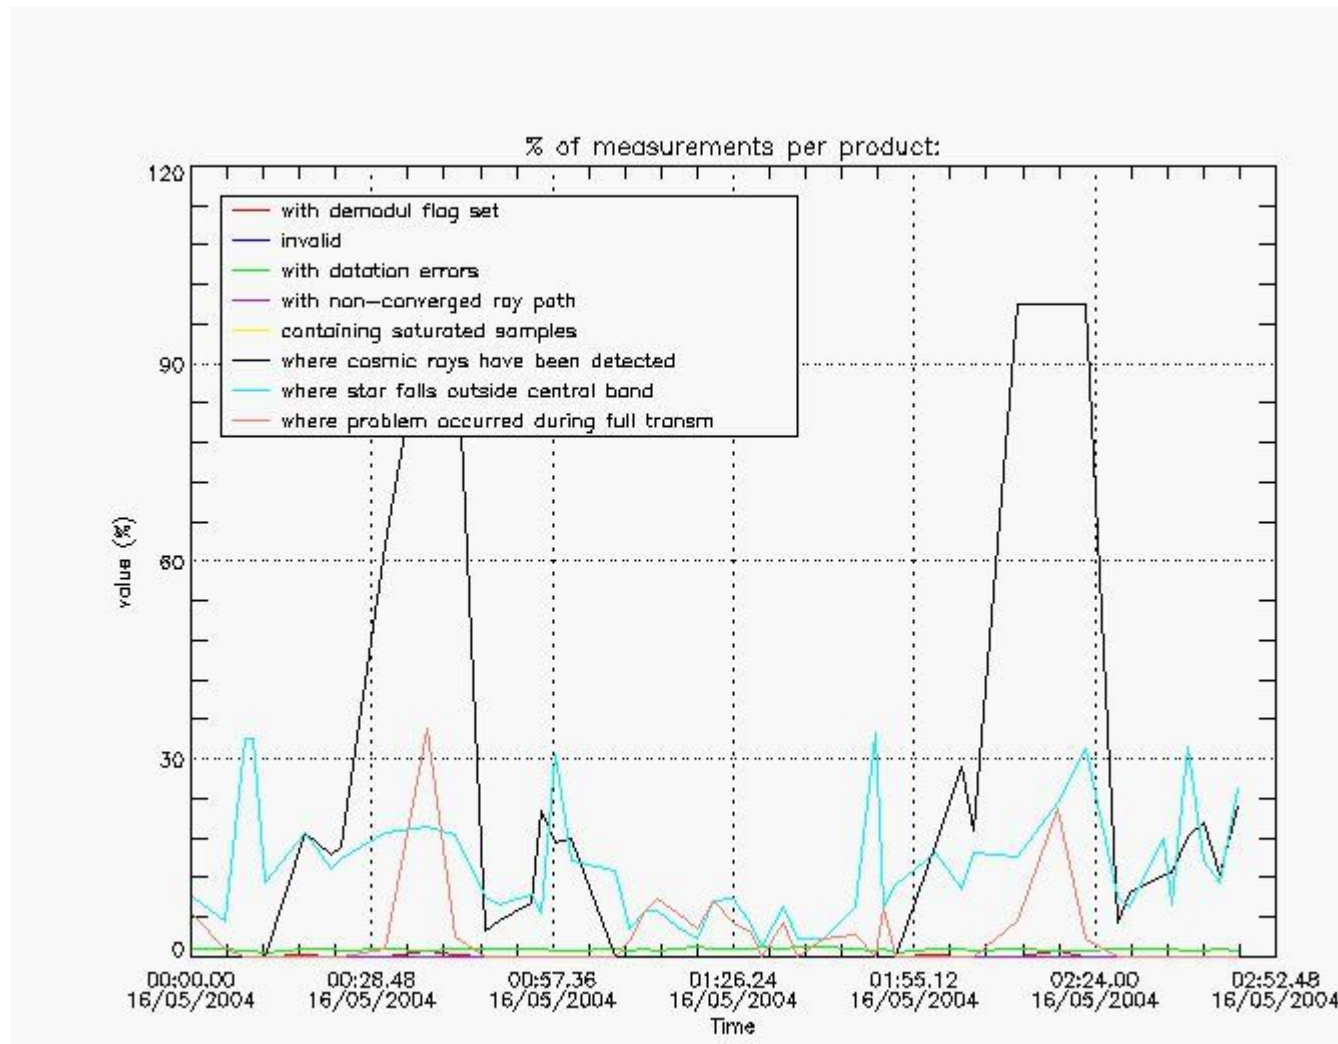

At least one measurement with demodulation flag set:	14.5833 %
Reference spectrum computed from DB:	0.00000 %
Reference spectrum with small number of measurements:	0.00000 %
SATU data not used:	0.00000 %

5.2 Plot quality information per product (time dependant)

5.3 Plot quality information per product (world map)