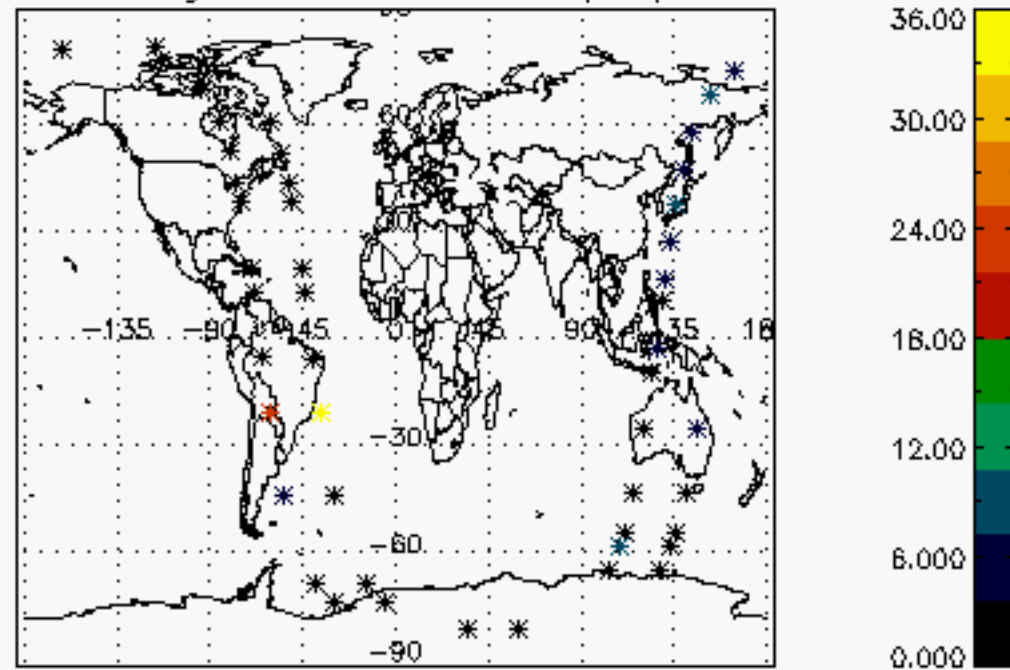

Percentage of cosmic ray hits per profile

Percentage of datation errors per profile

Percentage of star falling outside central band per profile

Percentage of saturation errors per profile

Tangent altitude at which the star is lost