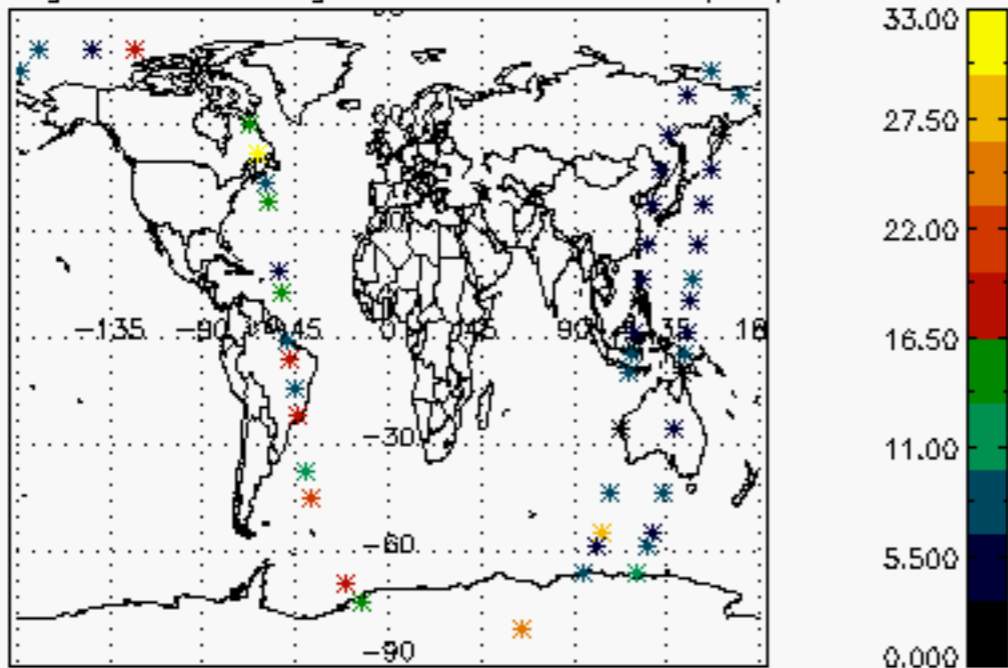

Percentage of star falling outside central band per profile