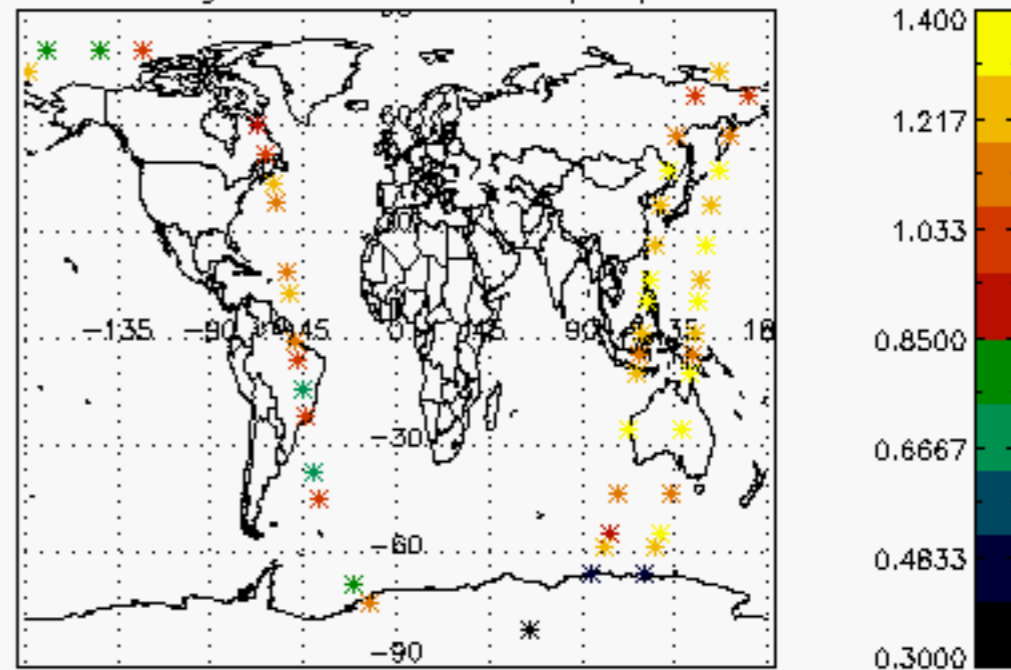

Percentage of datation errors per profile