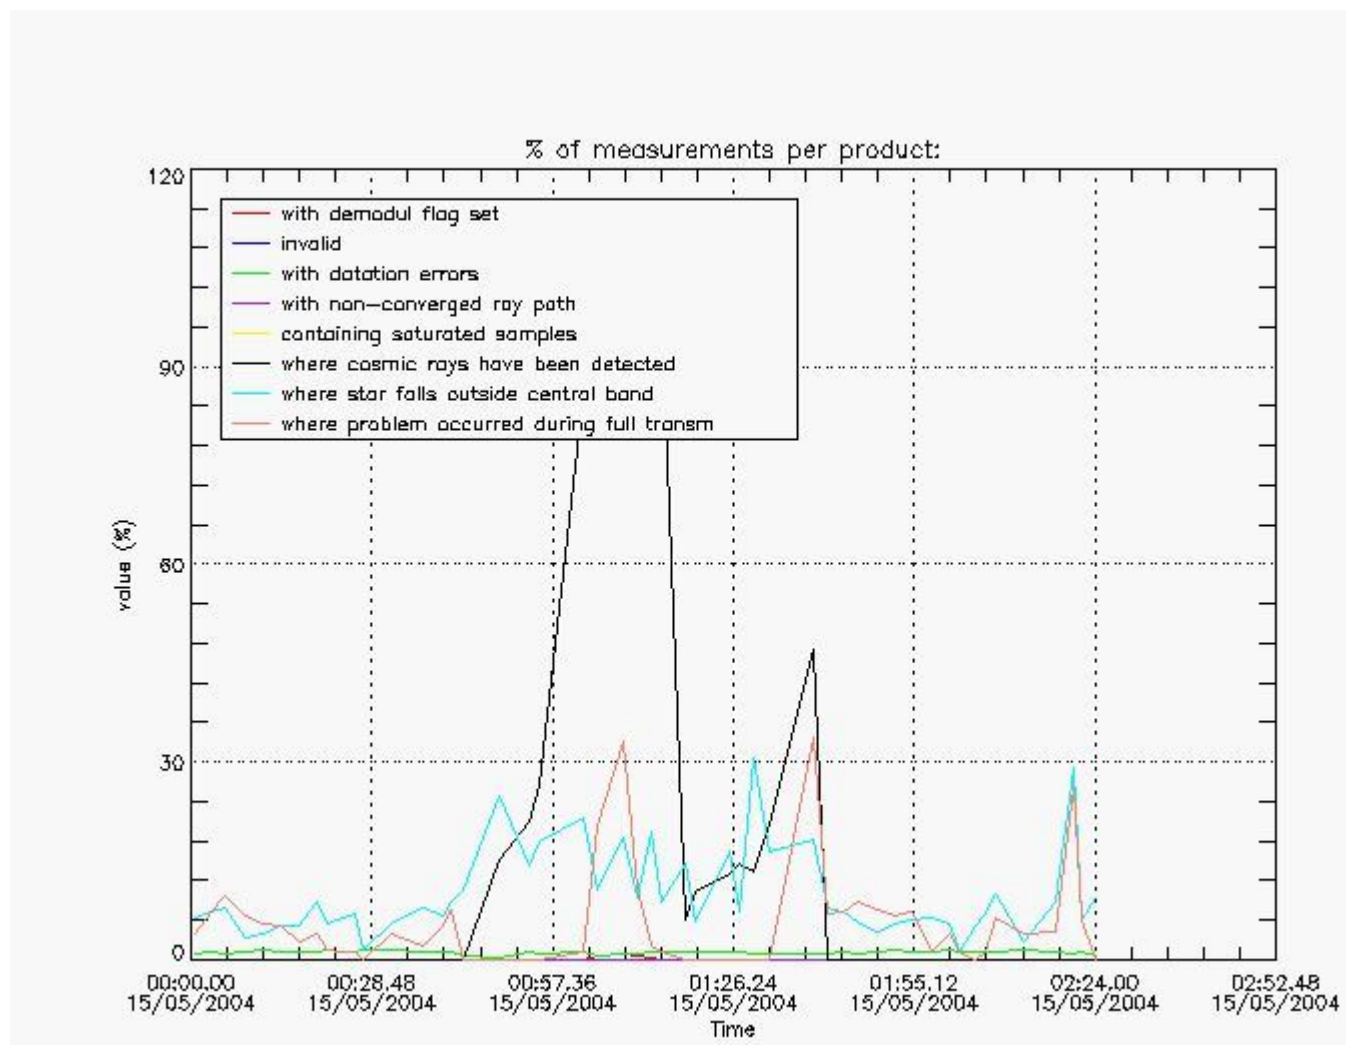

At least one measurement with demodulation flag set:	14.0000 %
Reference spectrum computed from DB:	0.00000 %
Reference spectrum with small number of measurements:	0.00000 %
SATU data not used:	0.00000 %

5.2 Plot quality information per product (time dependant)

5.3 Plot quality information per product (world map)