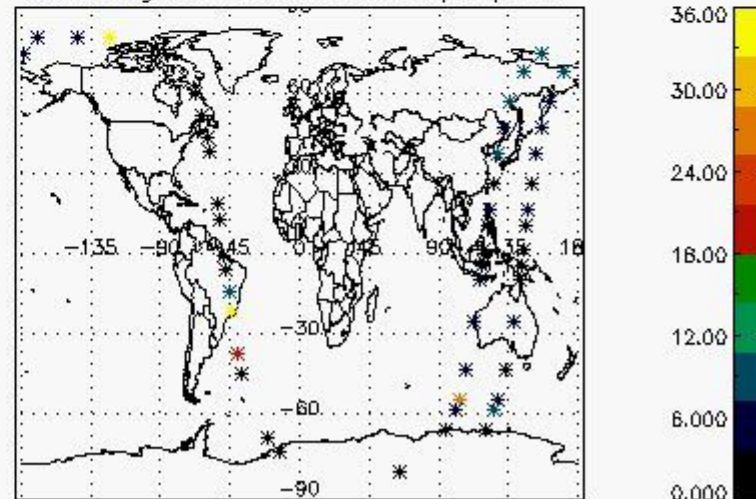

Percentage of saturation errors per profile

6. Statistics and plot of tangent altitude of the last measurement (DARK & BRIGHT products without errors)

6.1 Statistics on tangent altitude lost:

Statistics	DARK	BRIGHT	TWILIGHT
Mean:	15.565	20.117	12.137
St. deviation:	3.4079	3.4065	5.2460
Maximum:	20.454	24.831	19.281
Minimum:	10.073	7.1111	5.1077
Number of data:	9.0000	36.000	5.0000

6.2 Plot for DARK limb products