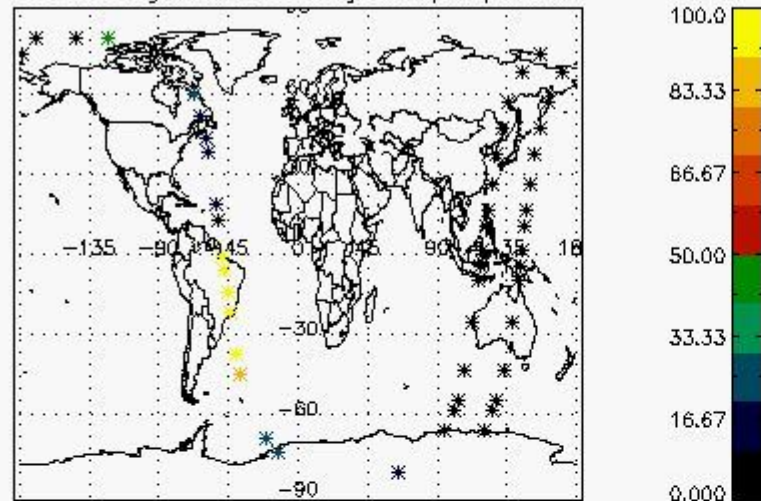

5.2 Plot quality information per product (time dependant)

5.3 Plot quality information per product (world map)

Percentage of cosmic ray hits per profile

Percentage of datation errors per profile

Percentage of star falling outside central band per profile