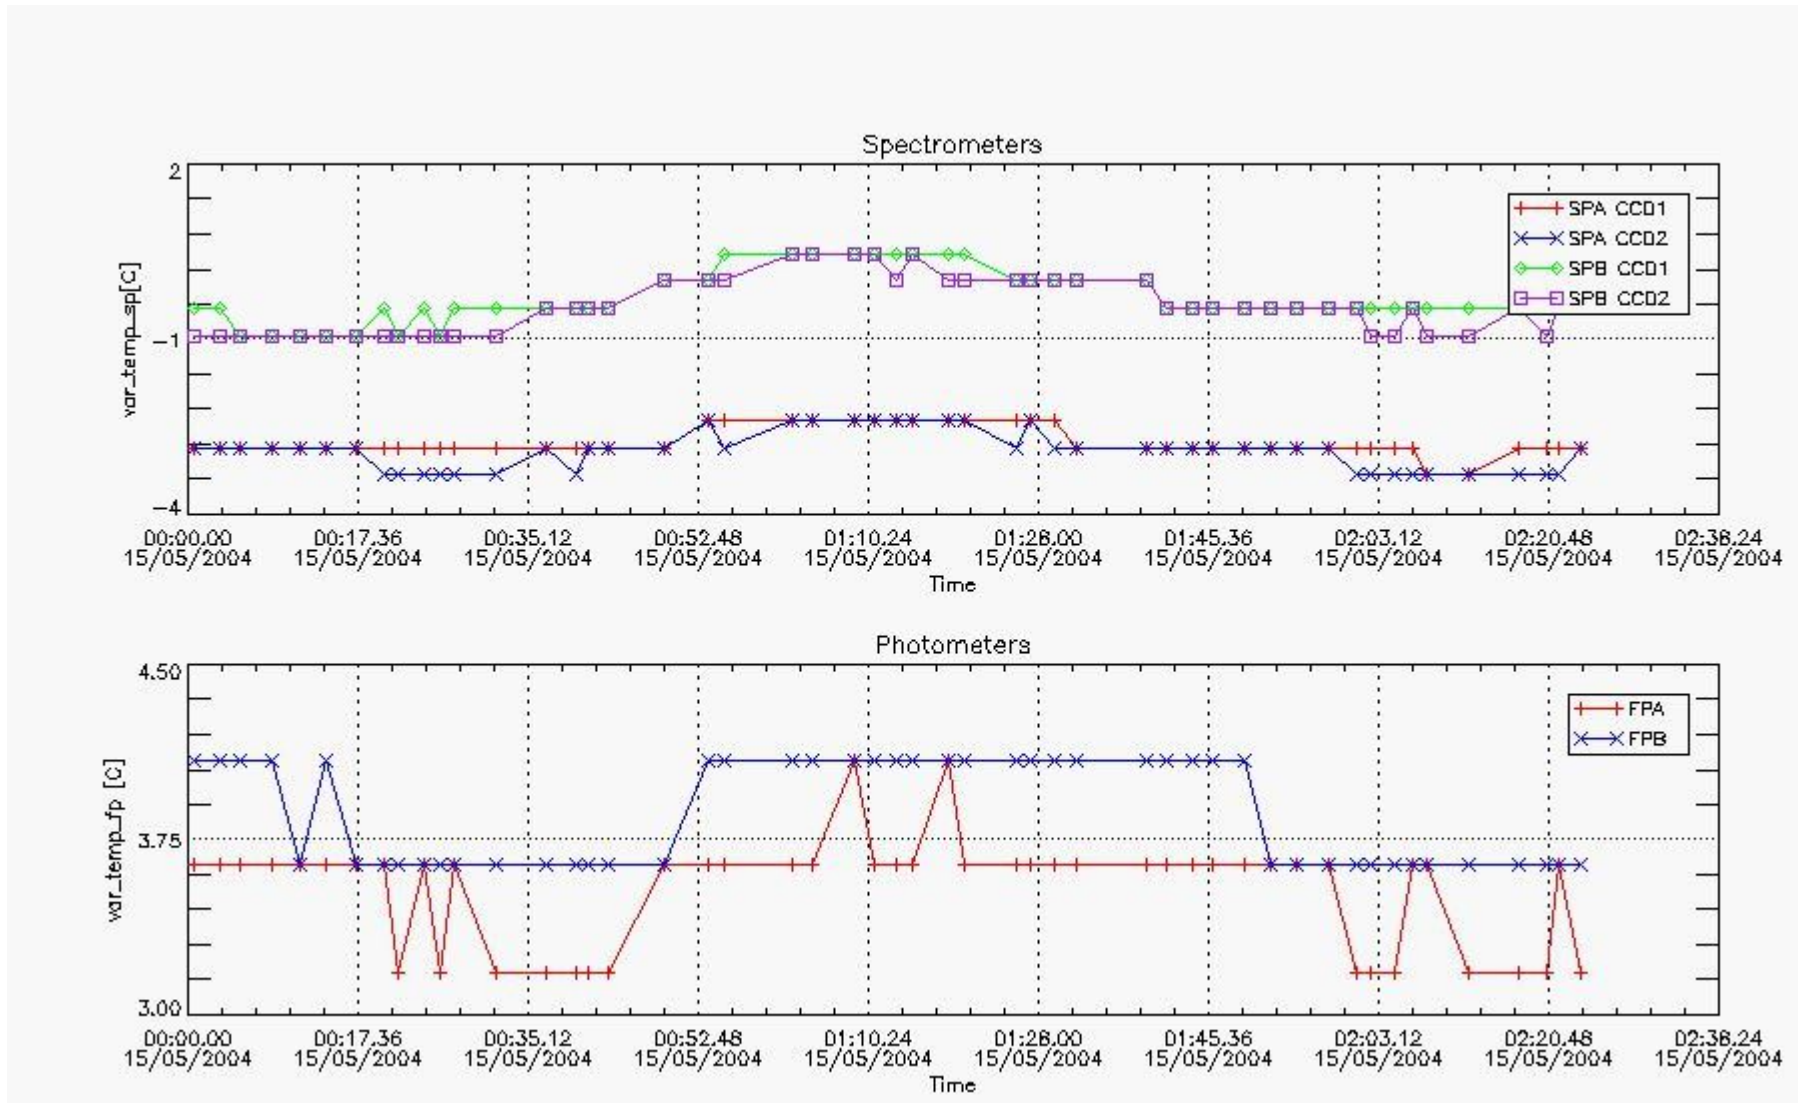

3. Plot of GOMOS spectrometers and photometers temperatures from level 1b data

4. Overview of dark signal processing per product

The Dark Charge (DC) is a temperature-dependant signal added to the useful measurements and it is therefore subtracted from them during the processing. There are two phenomena that produce a continuous increase of the DC: the "hot pixels" (a pixel is "hot" when its DC exceeds by a significant amount its value measured on ground at the same temperature) and the "Random Telegraphic Signal" (abrupt change positive or negative of the CCD pixel signal, random in time, affecting only the DC part of the signal and not the photon generated signal).

In this section a list of products that did not use the Dark Sky Area (DSA) observation for the DC computation is given. It is also provided the mean DC plot per product for dark limb products with no error flag set.

4.1 All products used the DSA observation for the DC computation

4.2 Plot of mean dark charges per product: only products in DARK limb conditions without errors are used