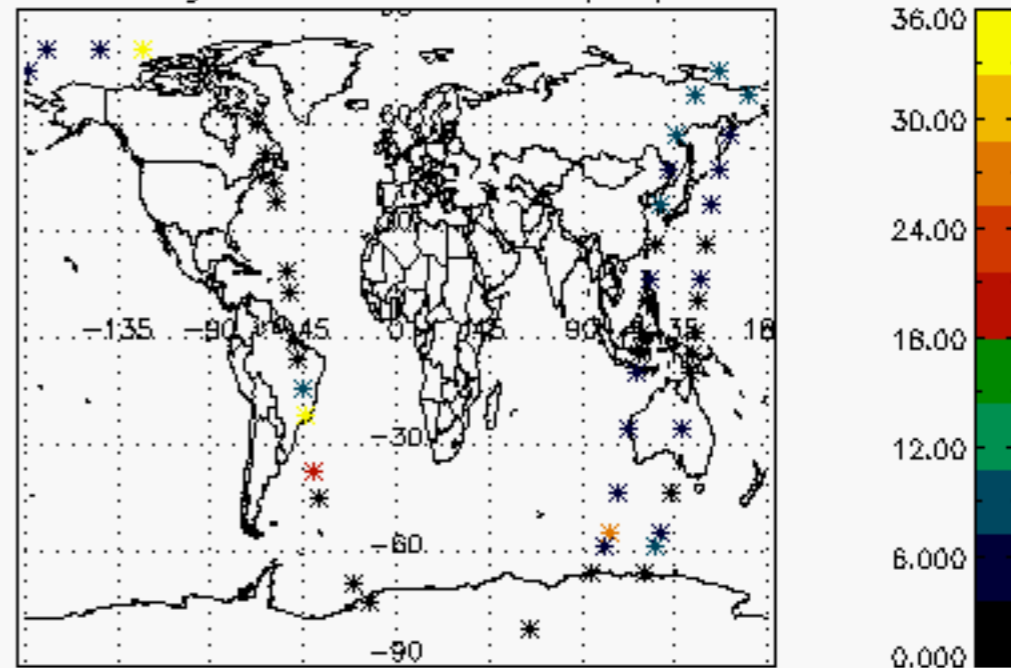

Percentage of cosmic ray hits per profile

Percentage of datation errors per profile

Percentage of star falling outside central band per profile

Percentage of saturation errors per profile

Tangent altitude at which the star is lost