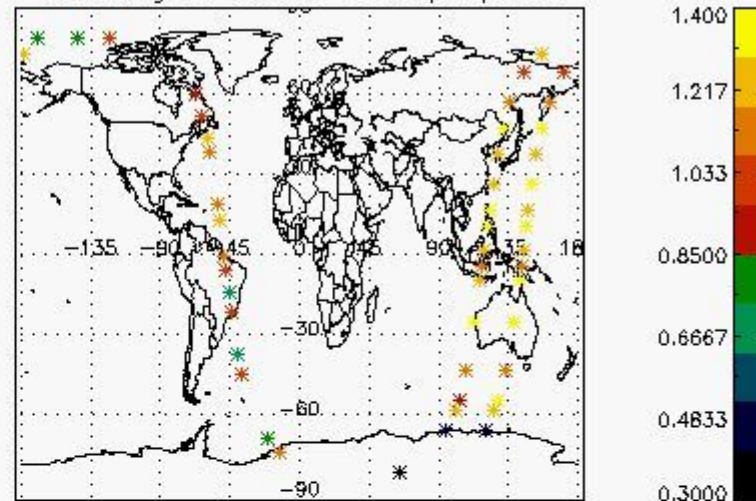

5.2 Plot quality information per product (time dependant)

5.3 Plot quality information per product (world map)

Percentage of cosmic ray hits per profile

Percentage of datation errors per profile

Percentage of star falling outside central band per profile