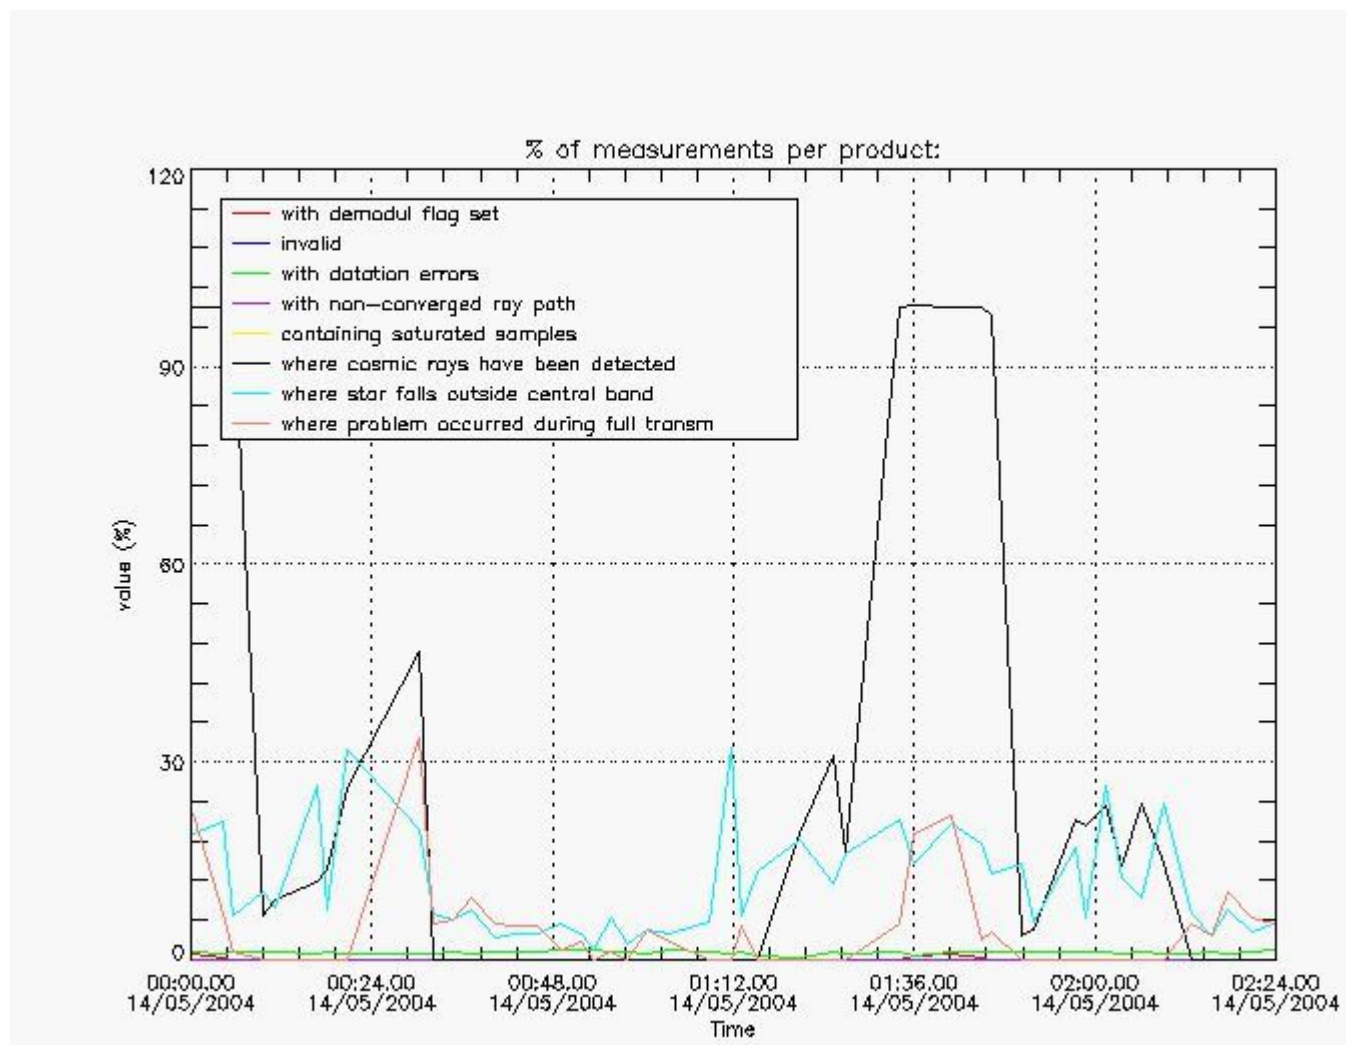

At least one measurement with demodulation flag set:	17.0213 %
Reference spectrum computed from DB:	0.00000 %
Reference spectrum with small number of measurements:	0.00000 %
SATU data not used:	0.00000 %

5.2 Plot quality information per product (time dependant)

5.3 Plot quality information per product (world map)