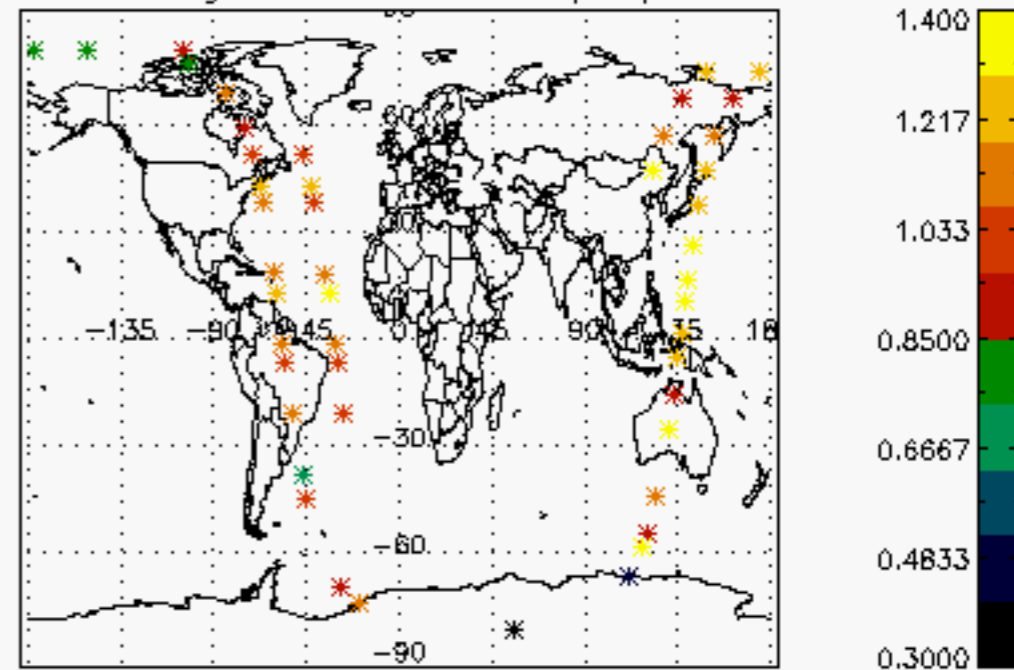

Percentage of datation errors per profile