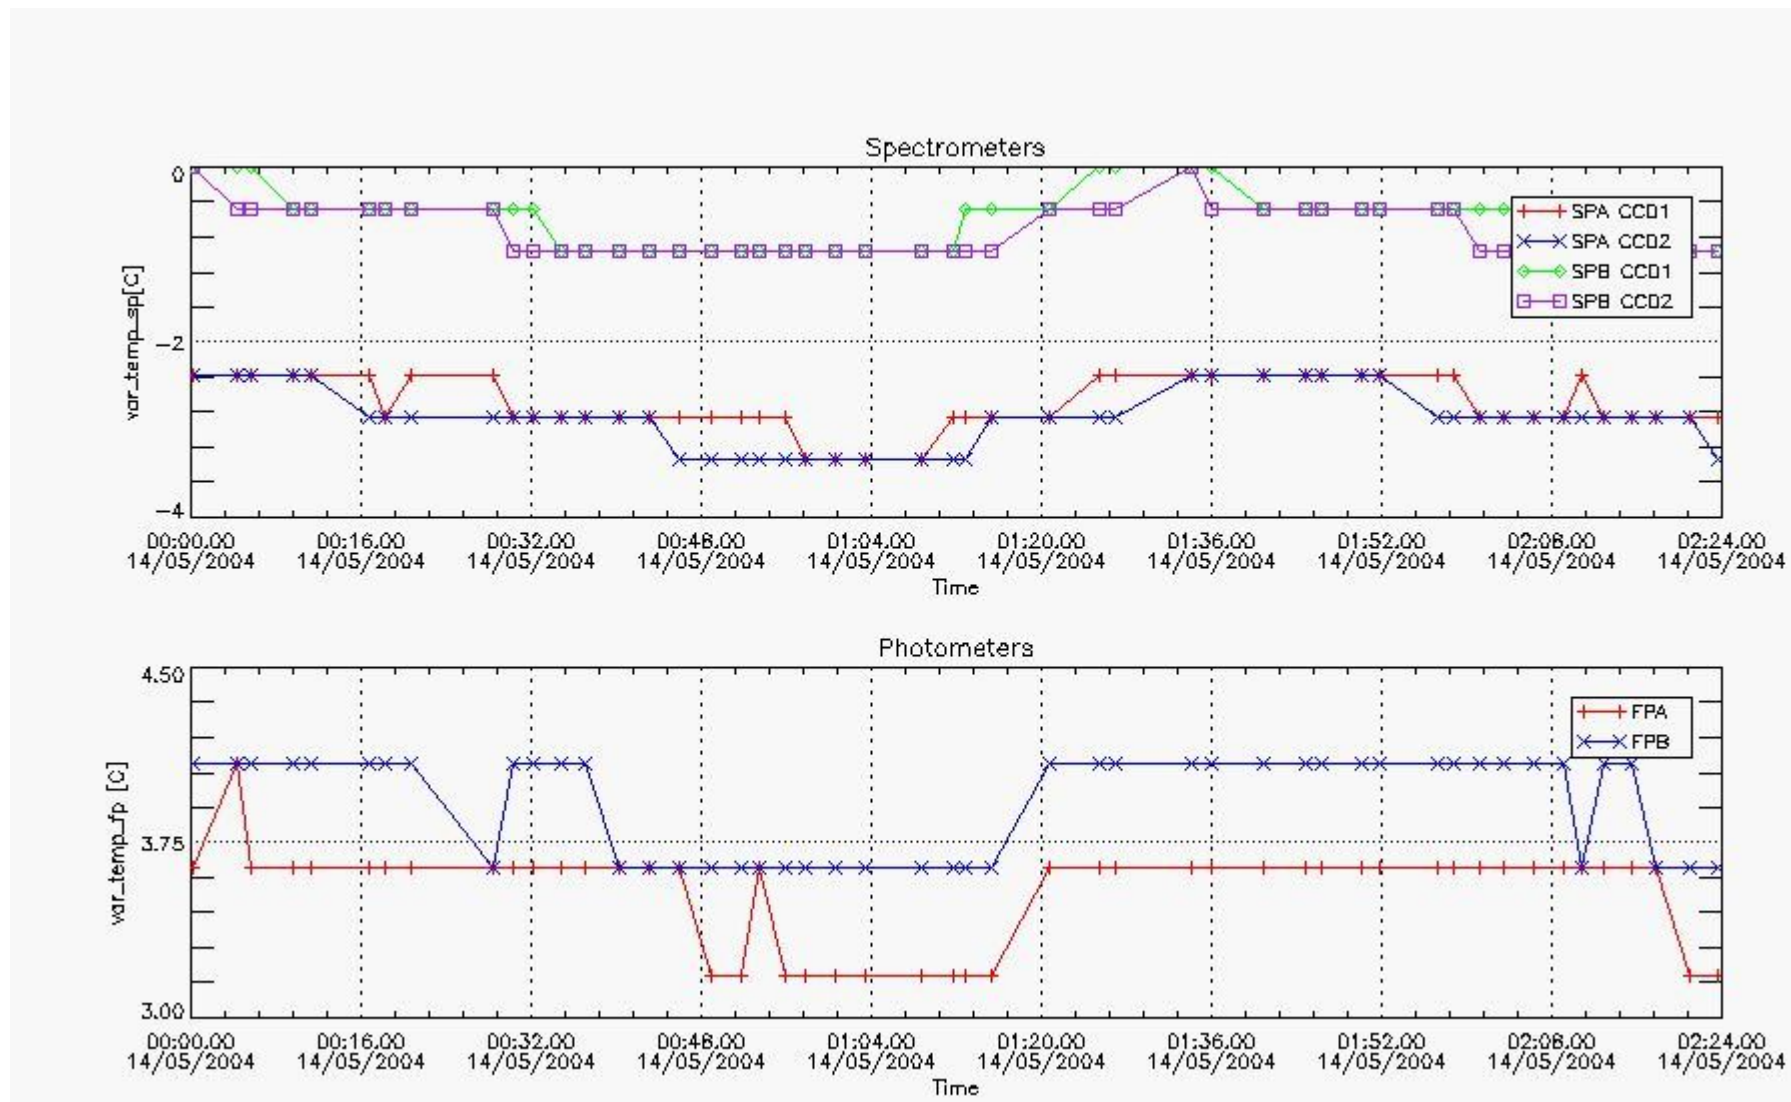

3. Plot of GOMOS spectrometers and photometers temperatures from level 1b data

4. Overview of dark signal processing per product

The Dark Charge (DC) is a temperature-dependant signal added to the useful measurements and it is therefore subtracted from them during the processing. There are two phenomena that produce a continuous increase of the DC: the "hot pixels" (a pixel is "hot" when its DC exceeds by a significant amount its value measured on ground at the same temperature) and the "Random Telegraphic Signal" (abrupt change positive or negative of the CCD pixel signal, random in time, affecting only the DC part of the signal and not the photon generated signal).

In this section a list of products that did not use the Dark Sky Area (DSA) observation for the DC computation is given. It is also provided the mean DC plot per product for dark limb products with no error flag set.

4.1 All products used the DSA observation for the DC computation

4.2 Plot of mean dark charges per product: only products in DARK limb conditions without errors are used