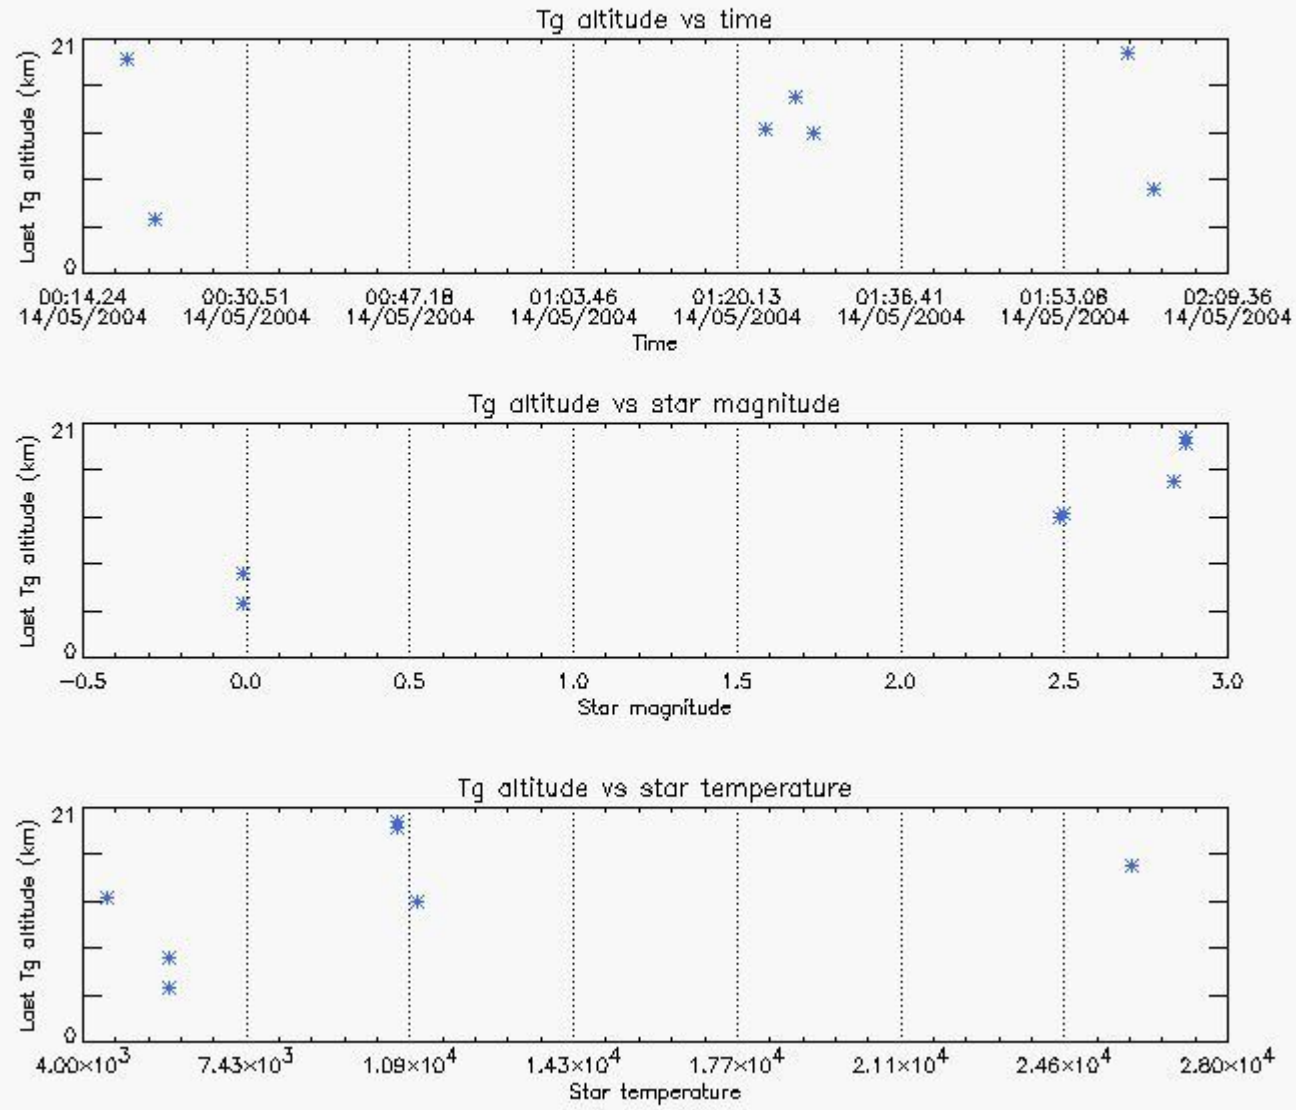

6.2 Plot for DARK limb products

Tangent altitude at which the star is lost

6.3 Plot for BRIGHT limb products

Tangent altitude at which the star is lost

6.3 Plot for TWILIGHT limb products

Tangent altitude at which the star is lost