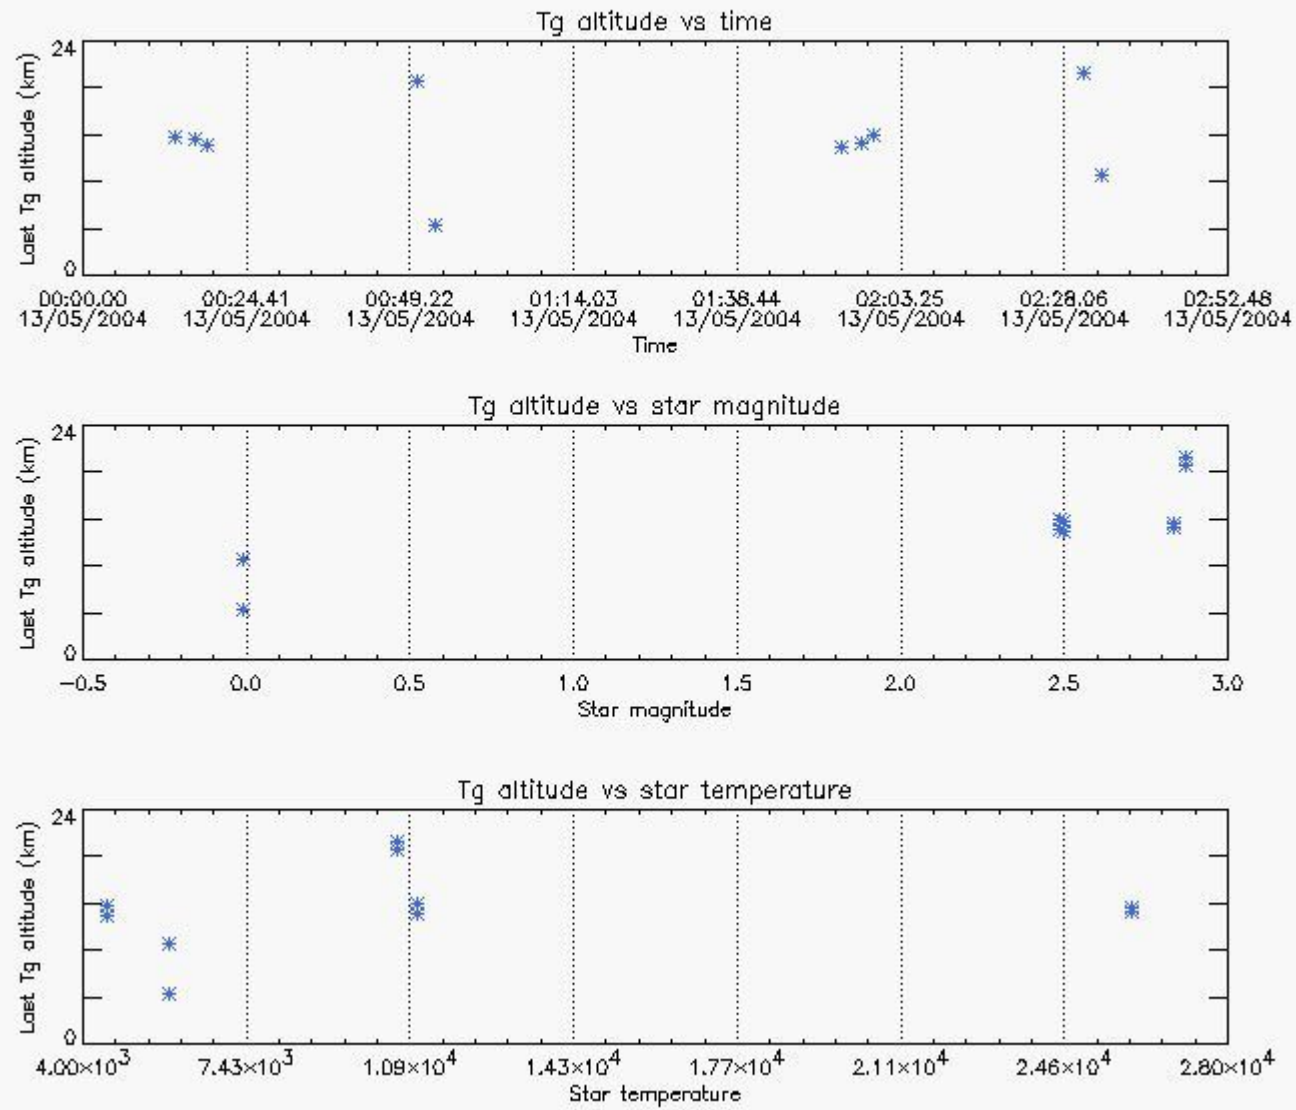

6.2 Plot for DARK limb products

Tangent altitude at which the star is lost

6.3 Plot for BRIGHT limb products

Tangent altitude at which the star is lost

6.3 Plot for TWILIGHT limb products

Tangent altitude at which the star is lost