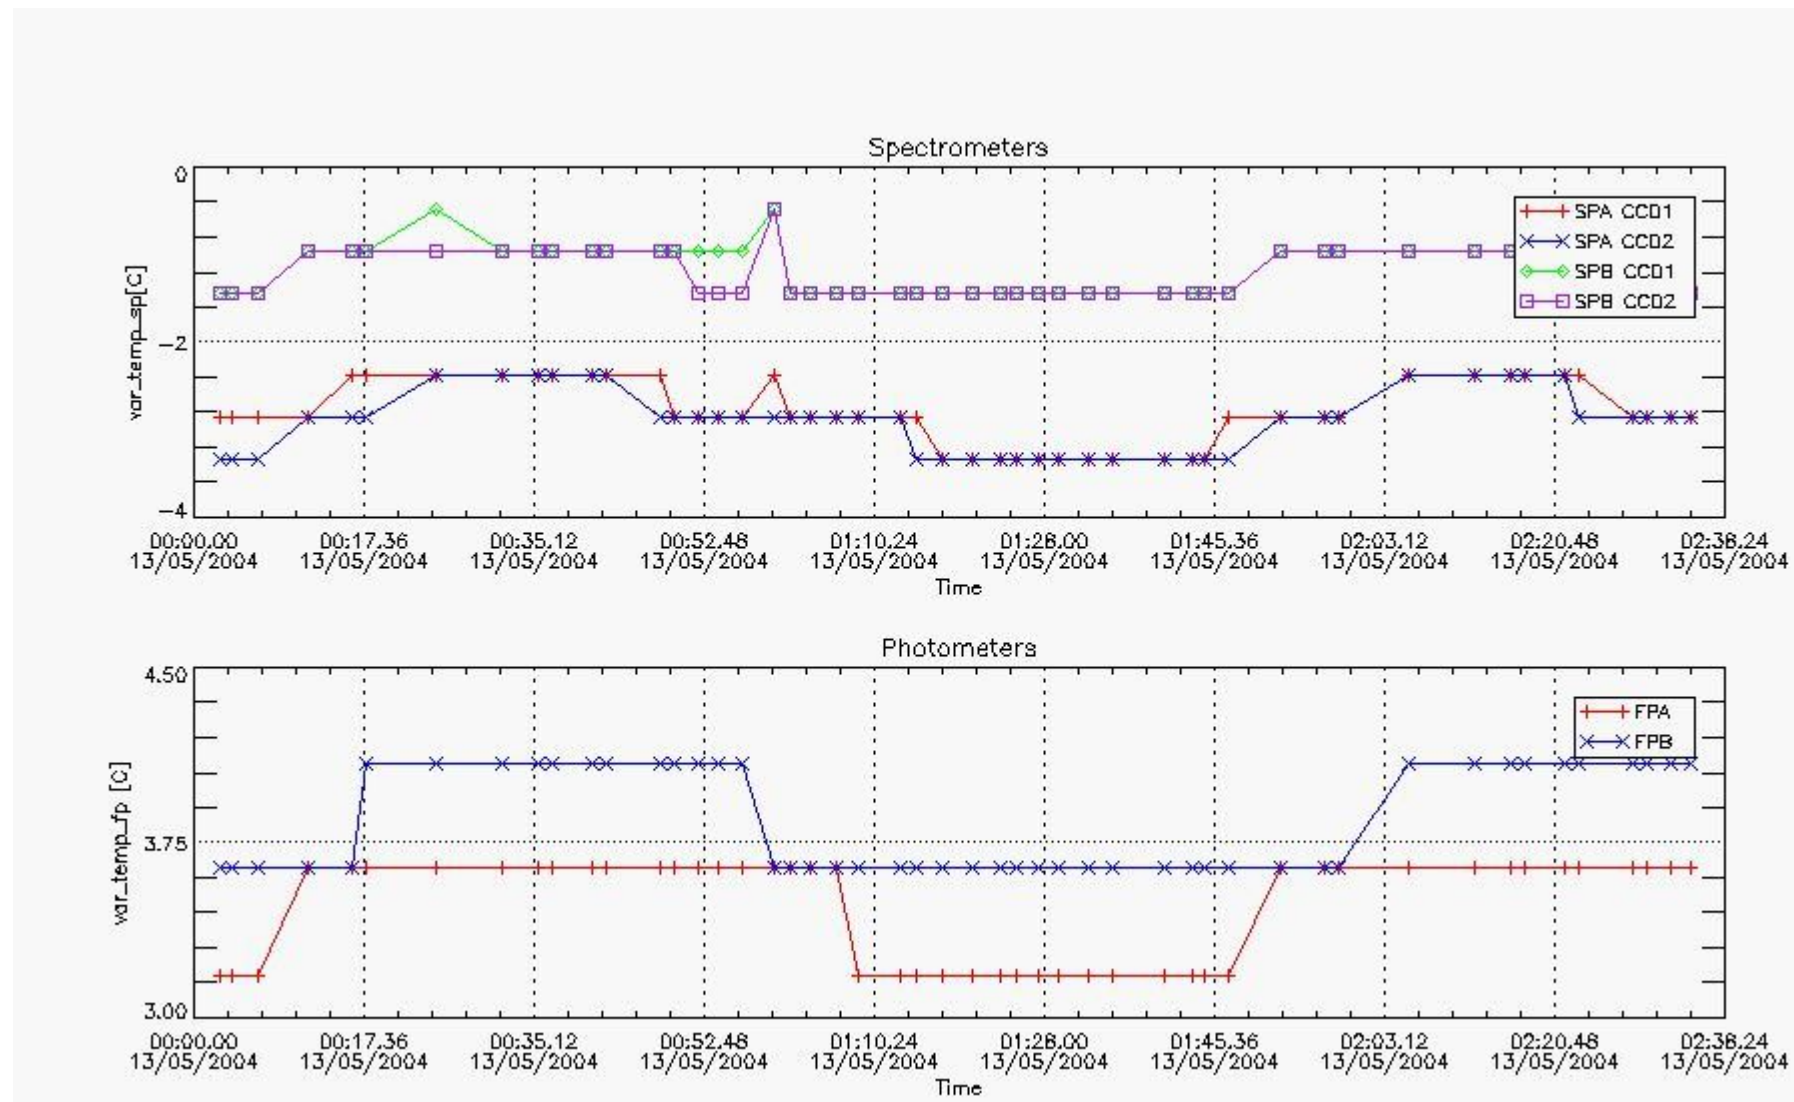

3. Plot of GOMOS spectrometers and photometers temperatures from level 1b data

4. Overview of dark signal processing per product

The Dark Charge (DC) is a temperature-dependant signal added to the useful measurements and it is therefore subtracted from them during the processing. There are two phenomena that produce a continuous increase of the DC: the "hot pixels" (a pixel is "hot" when its DC exceeds by a significant amount its value measured on ground at the same temperature) and the "Random Telegraphic Signal" (abrupt change positive or negative of the CCD pixel signal, random in time, affecting only the DC part of the signal and not the photon generated signal).

In this section a list of products that did not use the Dark Sky Area (DSA) observation for the DC computation is given. It is also provided the mean DC plot per product for dark limb products with no error flag set.

4.1 All products used the DSA observation for the DC computation

4.2 Plot of mean dark charges per product: only products in DARK limb conditions without errors are used