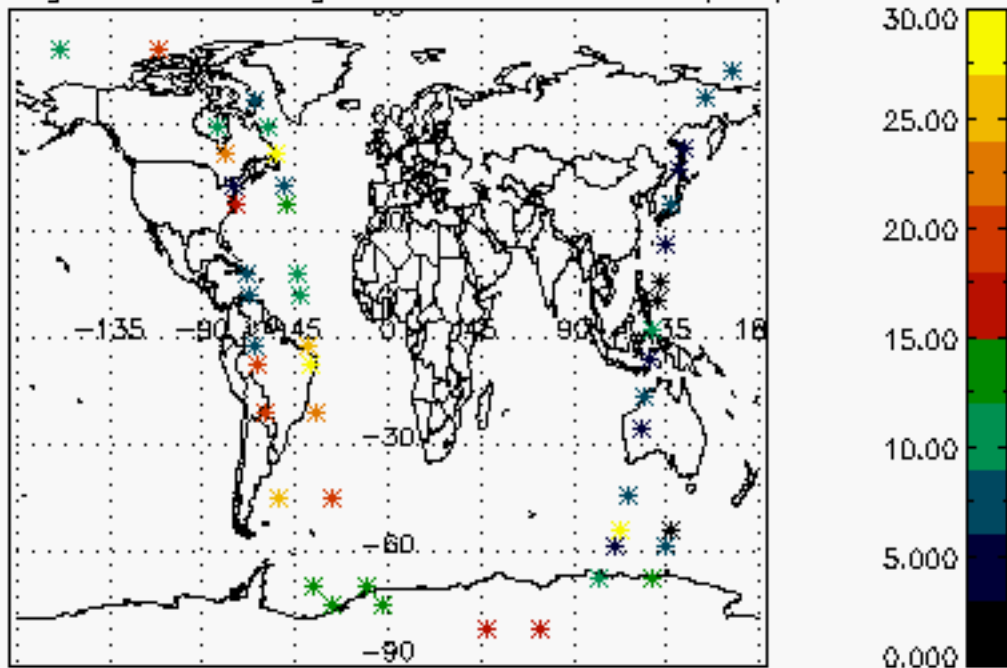

Percentage of star falling outside central band per profile