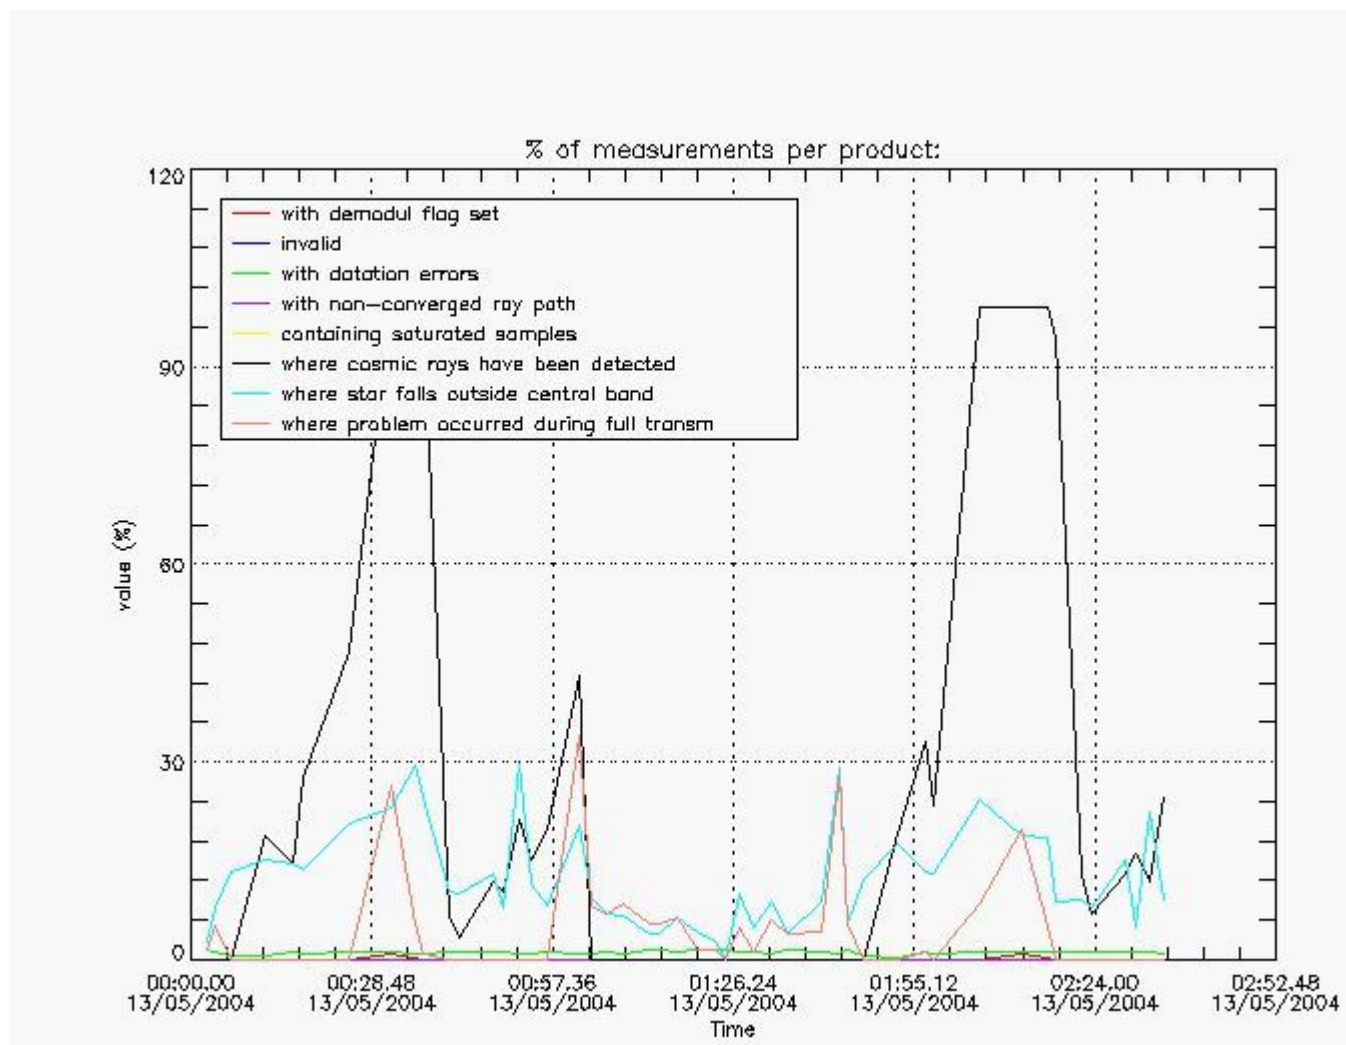

At least one measurement with demodulation flag set:	18.7500 %
Reference spectrum computed from DB:	0.00000 %
Reference spectrum with small number of measurements:	0.00000 %
SATU data not used:	0.00000 %

5.2 Plot quality information per product (time dependant)

5.3 Plot quality information per product (world map)