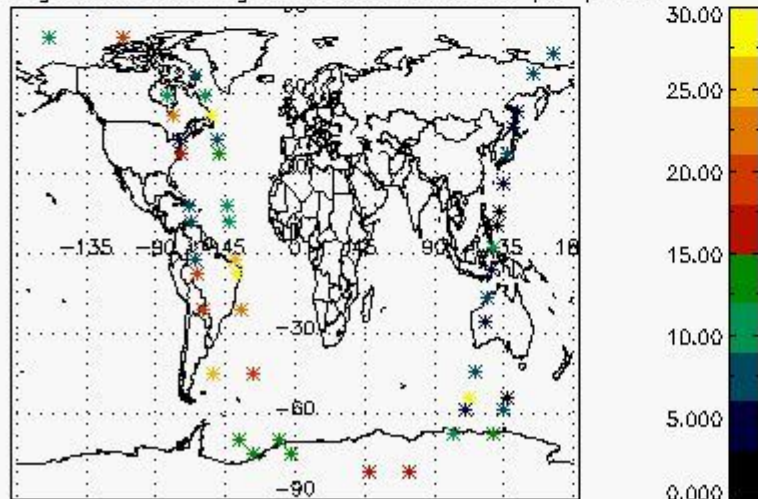

5.2 Plot quality information per product (time dependant)

5.3 Plot quality information per product (world map)

Percentage of cosmic ray hits per profile

Percentage of datation errors per profile

Percentage of star falling outside central band per profile

Percentage of saturation errors per profile

6. Statistics and plot of tangent altitude of the last measurement (DARK & BRIGHT products without errors)

6.1 Statistics on tangent altitude lost:

Statistics	DARK	BRIGHT	TWILIGHT
Mean:	13.562	19.451	13.850
St. deviation:	4.5344	4.5022	4.3987
Maximum:	19.188	27.473	20.816
Minimum:	5.4651	6.8050	5.1330
Number of data:	14.000	24.000	10.000