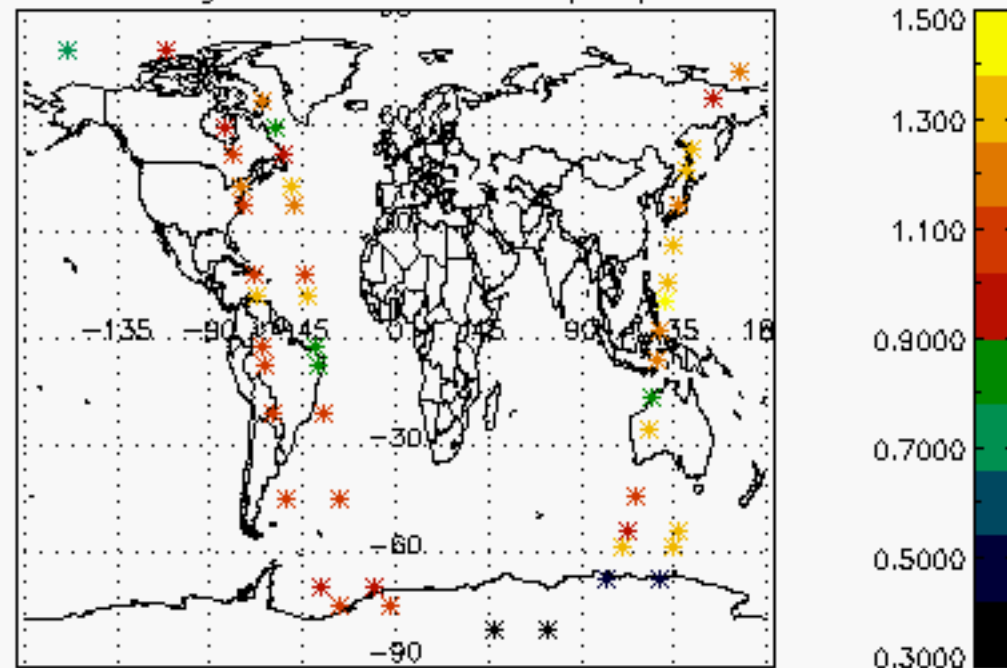

Percentage of datation errors per profile