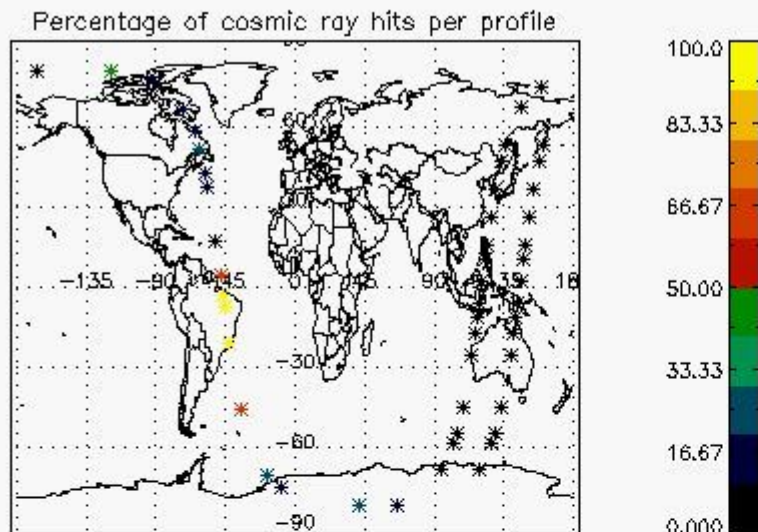

6. Statistics and plot of tangent altitude of the last measurement (DARK & BRIGHT products without errors)

6.1 Statistics on tangent altitude lost:

Statistics	DARK	BRIGHT	TWILIGHT
Mean:	13.405	20.586	14.064
St. deviation:	6.0314	4.2129	2.8947
Maximum:	21.008	27.114	19.613
Minimum:	4.8092	8.7454	11.481
Number of data:	7.0000	37.000	6.0000

6.2 Plot for DARK limb products