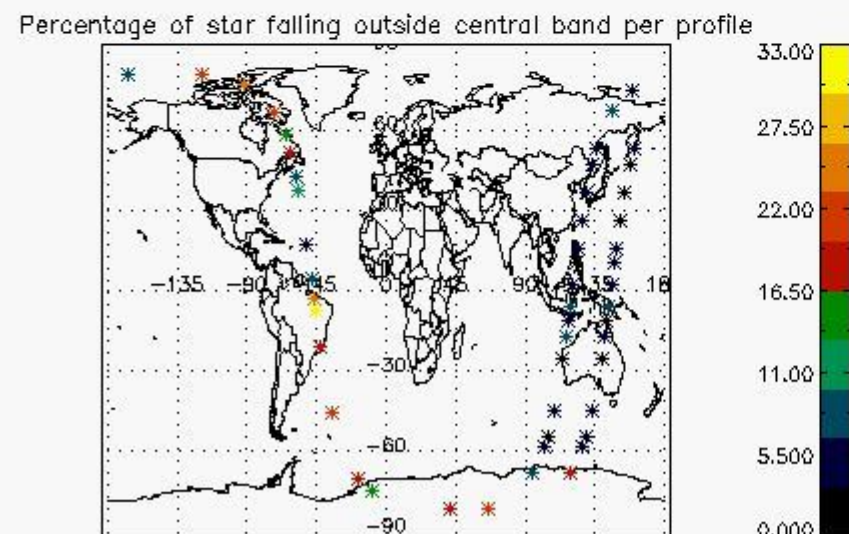

5.2 Plot quality information per product (time dependant)

5.3 Plot quality information per product (world map)

6. Statistics and plot of tangent altitude of the last measurement (DARK & BRIGHT products without errors)