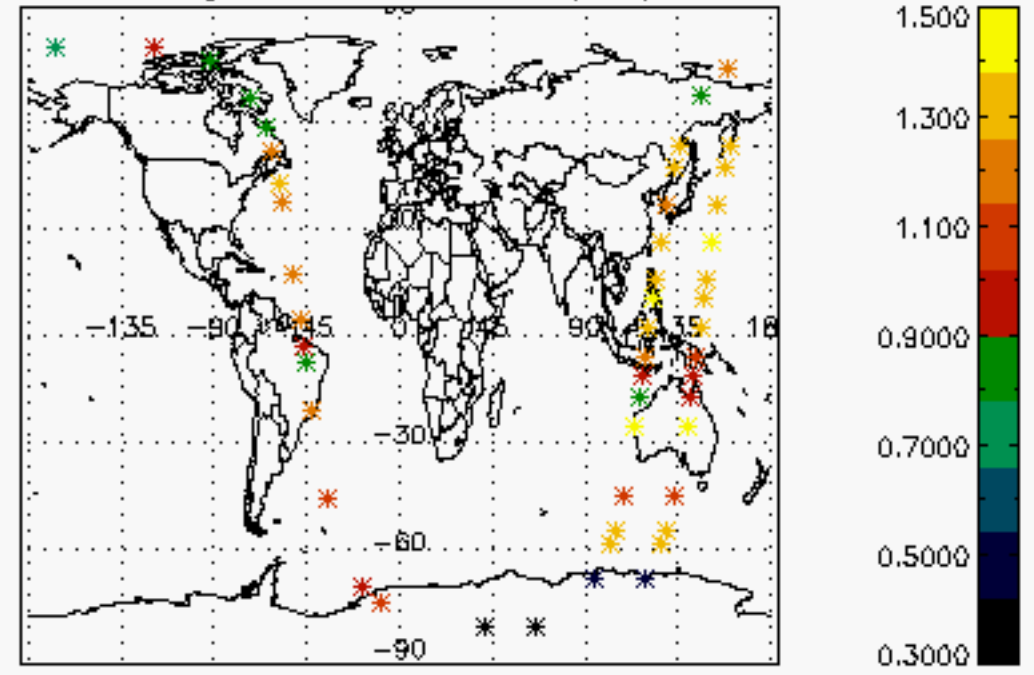

Percentage of datation errors per profile