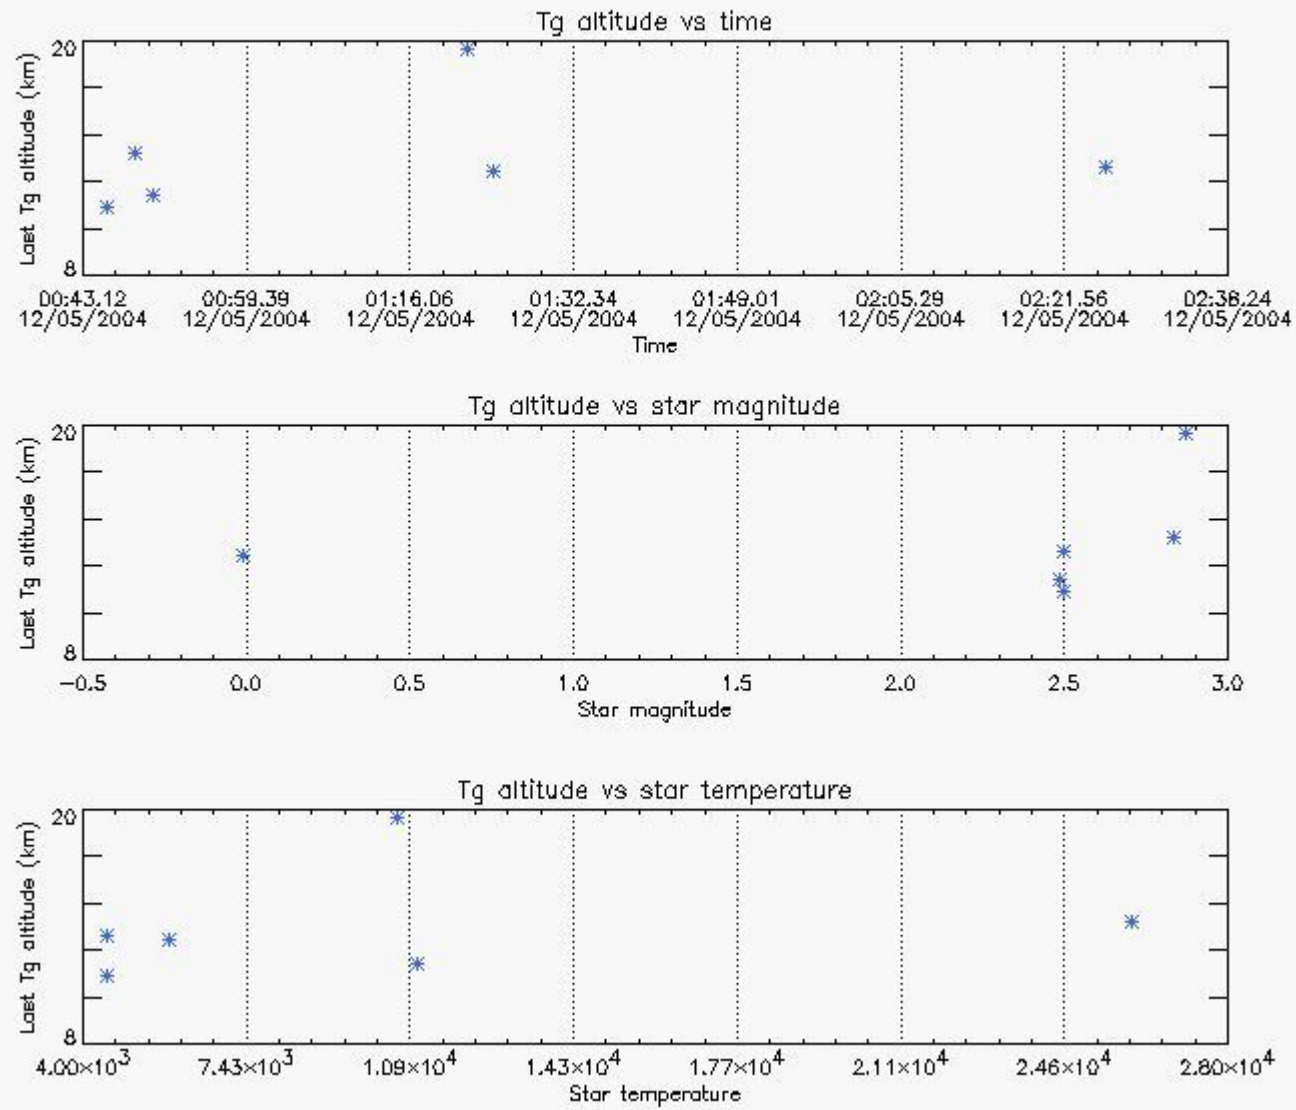

6.2 Plot for DARK limb products

Tangent altitude at which the star is lost

6.3 Plot for BRIGHT limb products

Tangent altitude at which the star is lost

6.3 Plot for TWILIGHT limb products

Tangent altitude at which the star is lost