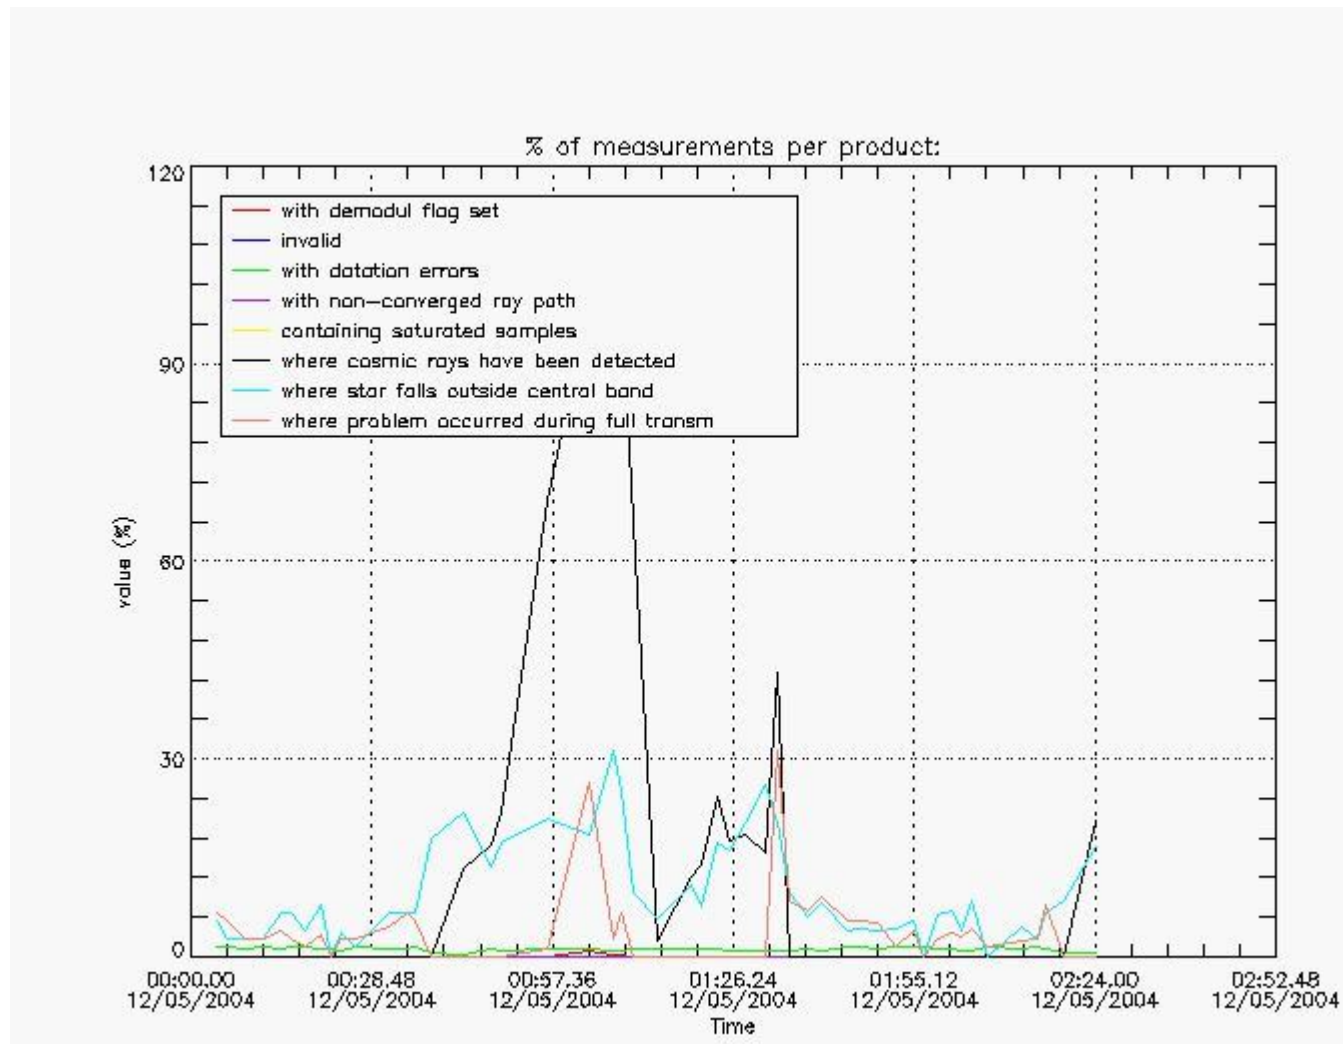

At least one measurement with demodulation flag set:	10.0000 %
Reference spectrum computed from DB:	0.00000 %
Reference spectrum with small number of measurements:	0.00000 %
SATU data not used:	0.00000 %

5.2 Plot quality information per product (time dependant)

5.3 Plot quality information per product (world map)