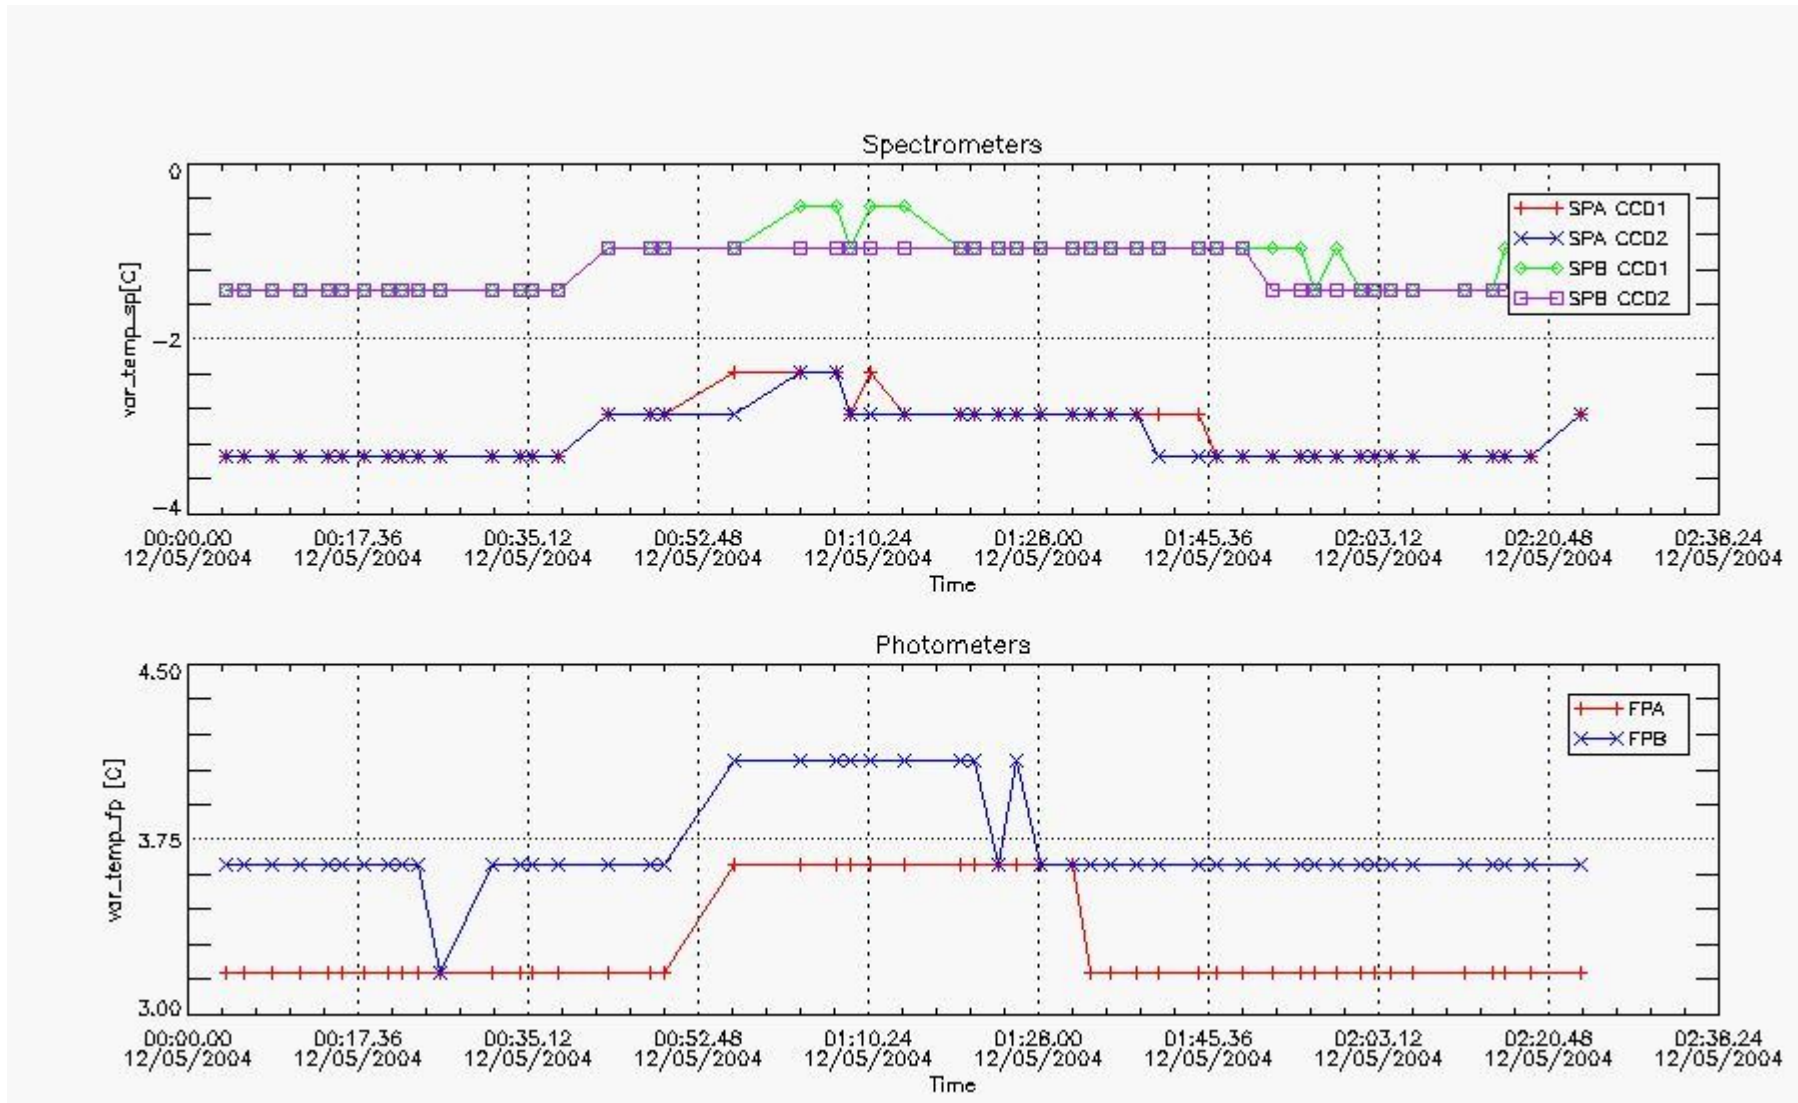

3. Plot of GOMOS spectrometers and photometers temperatures from level 1b data

4. Overview of dark signal processing per product

The Dark Charge (DC) is a temperature-dependant signal added to the useful measurements and it is therefore subtracted from them during the processing. There are two phenomena that produce a continuous increase of the DC: the "hot pixels" (a pixel is "hot" when its DC exceeds by a significant amount its value measured on ground at the same temperature) and the "Random Telegraphic Signal" (abrupt change positive or negative of the CCD pixel signal, random in time, affecting only the DC part of the signal and not the photon generated signal).

In this section a list of products that did not use the Dark Sky Area (DSA) observation for the DC computation is given. It is also provided the mean DC plot per product for dark limb products with no error flag set.

4.1 All products used the DSA observation for the DC computation

4.2 Plot of mean dark charges per product: only products in DARK limb conditions without errors are used