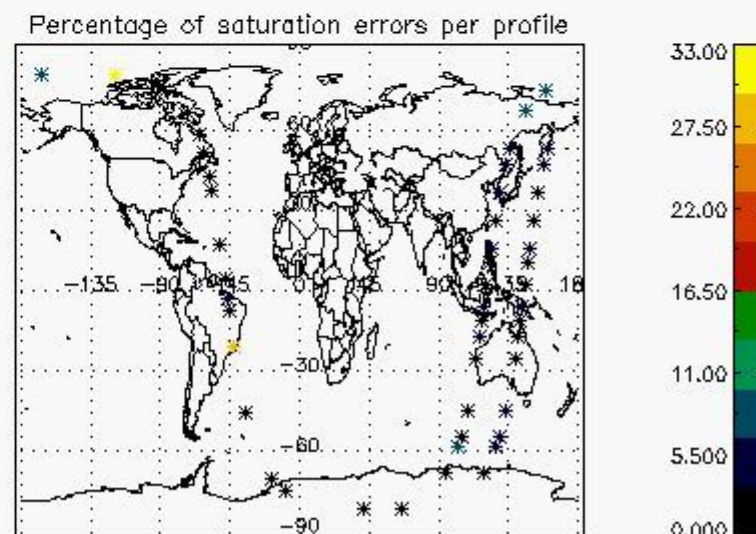

6. Statistics and plot of tangent altitude of the last measurement (DARK & BRIGHT products without errors)

6.1 Statistics on tangent altitude lost:

Statistics	DARK	BRIGHT	TWILIGHT
Mean:	13.405	20.586	14.064
St. deviation:	6.0314	4.2129	2.8947
Maximum:	21.008	27.114	19.613
Minimum:	4.8092	8.7454	11.481
Number of data:	7.0000	37.000	6.0000

6.2 Plot for DARK limb products