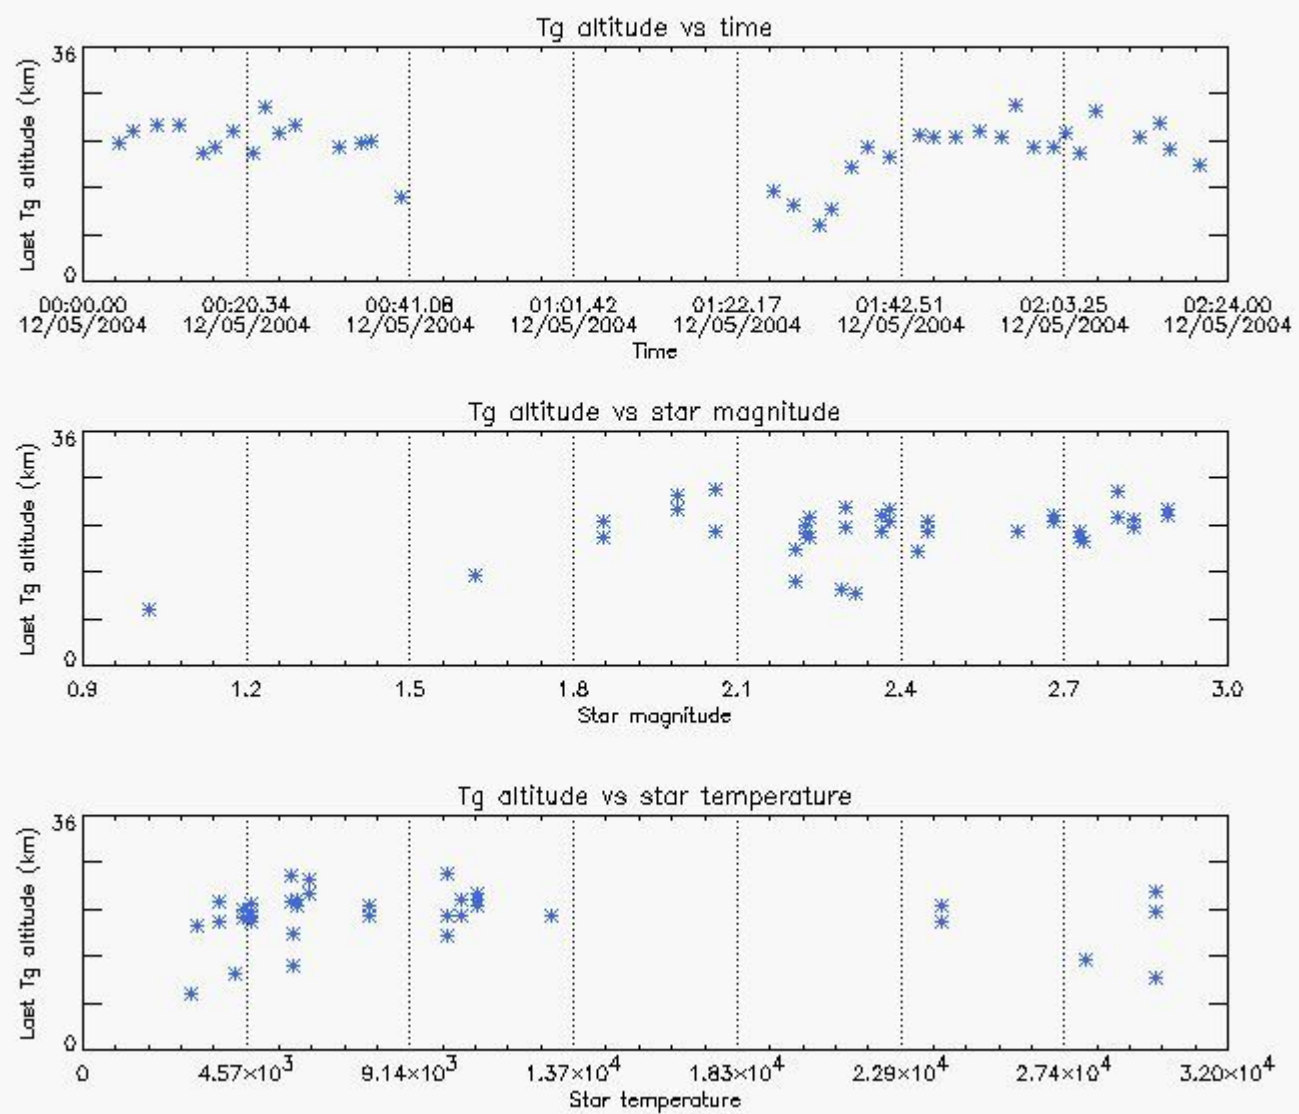

6.1 Statistics on tangent altitude lost:

Statistics	DARK	BRIGHT	TWILIGHT
Mean:	13.405	20.586	14.064
St. deviation:	6.0314	4.2129	2.8947
Maximum:	21.008	27.114	19.613
Minimum:	4.8092	8.7454	11.481
Number of data:	7.0000	37.000	6.0000

6.2 Plot for DARK limb products

Tangent altitude at which the star is lost

6.3 Plot for BRIGHT limb products

Tangent altitude at which the star is lost

6.3 Plot for TWILIGHT limb products

Tangent altitude at which the star is lost