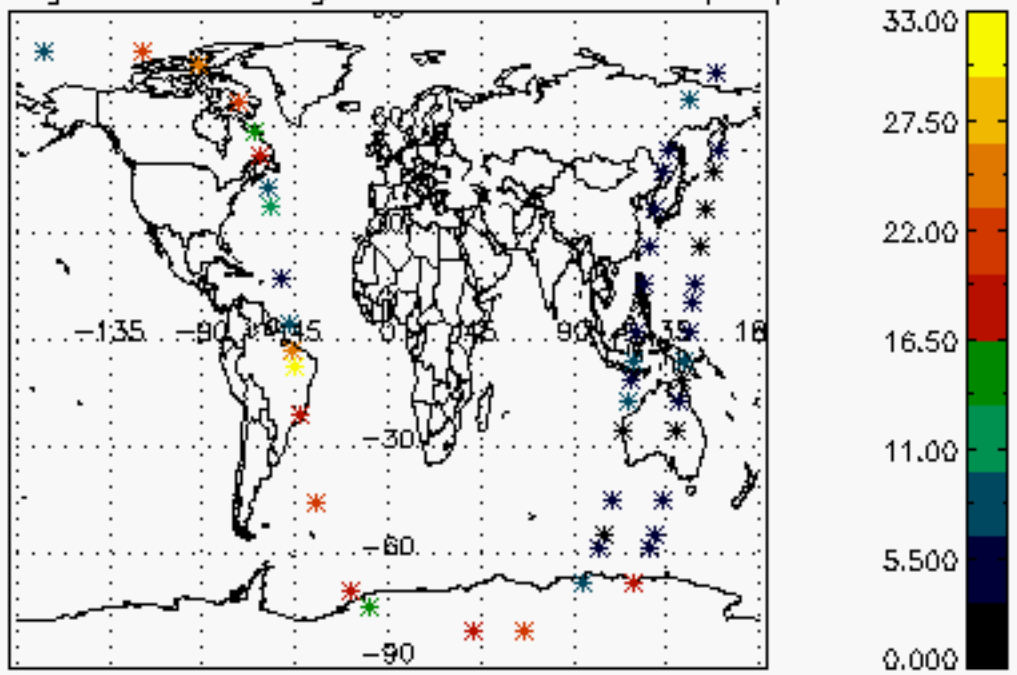

Percentage of star falling outside central band per profile