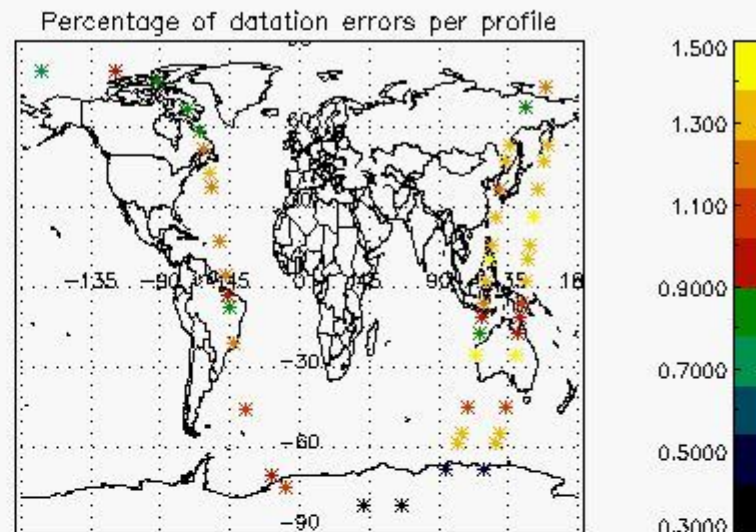

6. Statistics and plot of tangent altitude of the last measurement (DARK & BRIGHT products without errors)

6.1 Statistics on tangent altitude lost:

Statistics	DARK	BRIGHT	TWILIGHT
Mean:	13.405	20.586	14.064
St. deviation:	6.0314	4.2129	2.8947
Maximum:	21.008	27.114	19.613
Minimum:	4.8092	8.7454	11.481
Number of data:	7.0000	37.000	6.0000

6.2 Plot for DARK limb products