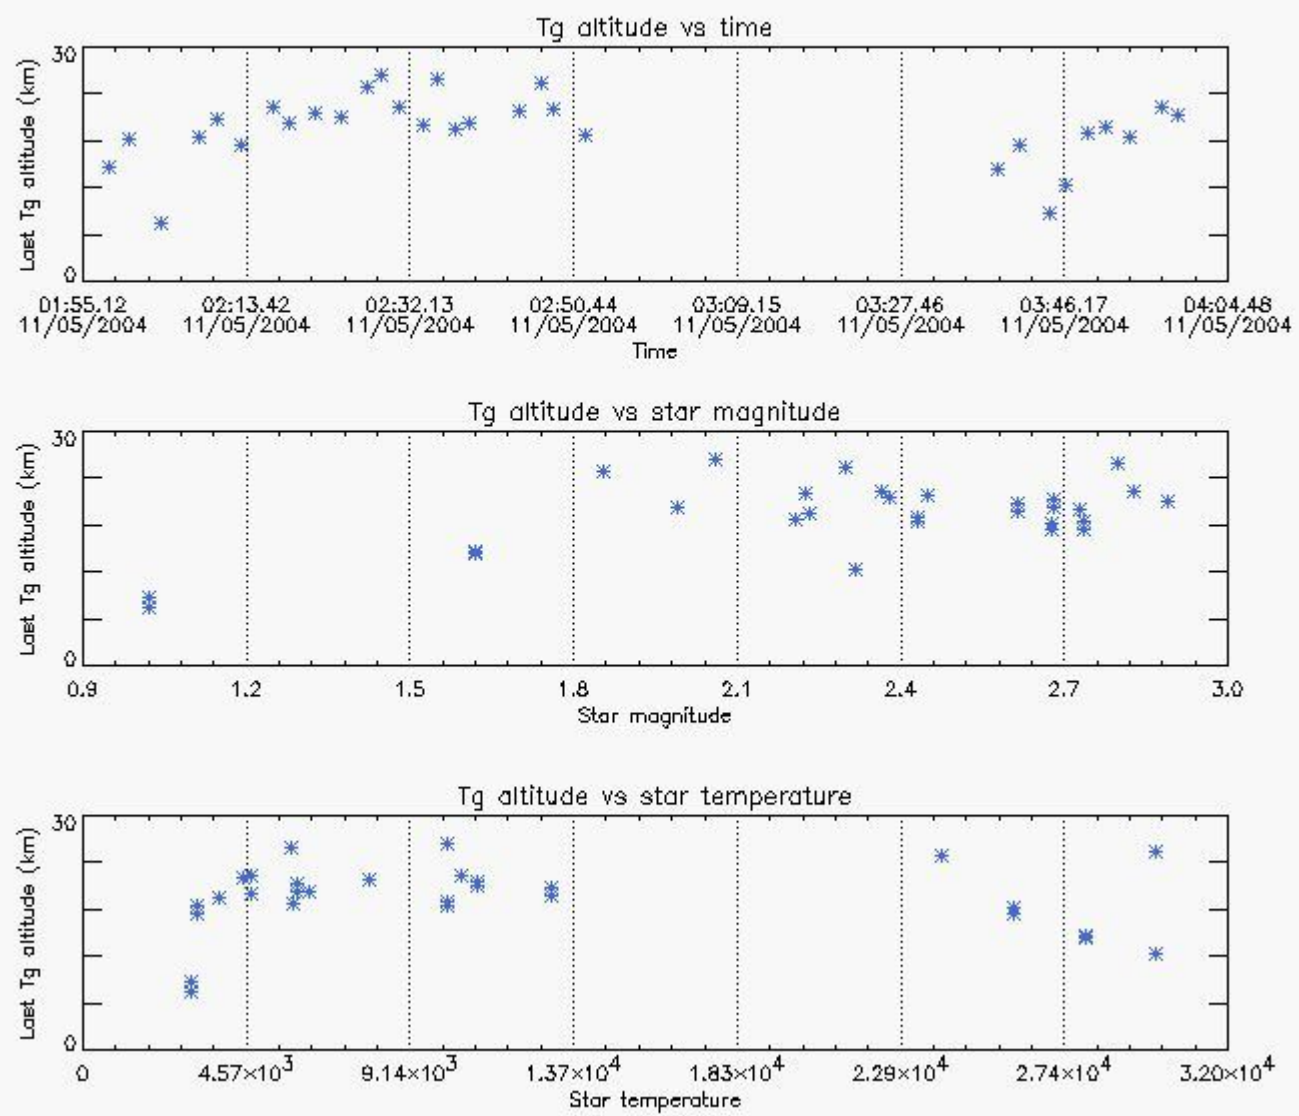

Percentage of saturation errors per profile

6. Statistics and plot of tangent altitude of the last measurement (DARK & BRIGHT products without errors)

6.1 Statistics on tangent altitude lost:

Statistics	DARK	BRIGHT	TWILIGHT
Mean:	15.701	19.436	13.310
St. deviation:	3.7994	4.4600	5.6516
Maximum:	20.908	26.415	21.015
Minimum:	10.020	7.3174	5.2392
Number of data:	10.000	30.000	7.0000

6.2 Plot for DARK limb products

Tangent altitude at which the star is lost

6.3 Plot for BRIGHT limb products

Tangent altitude at which the star is lost

6.3 Plot for TWILIGHT limb products

Tangent altitude at which the star is lost