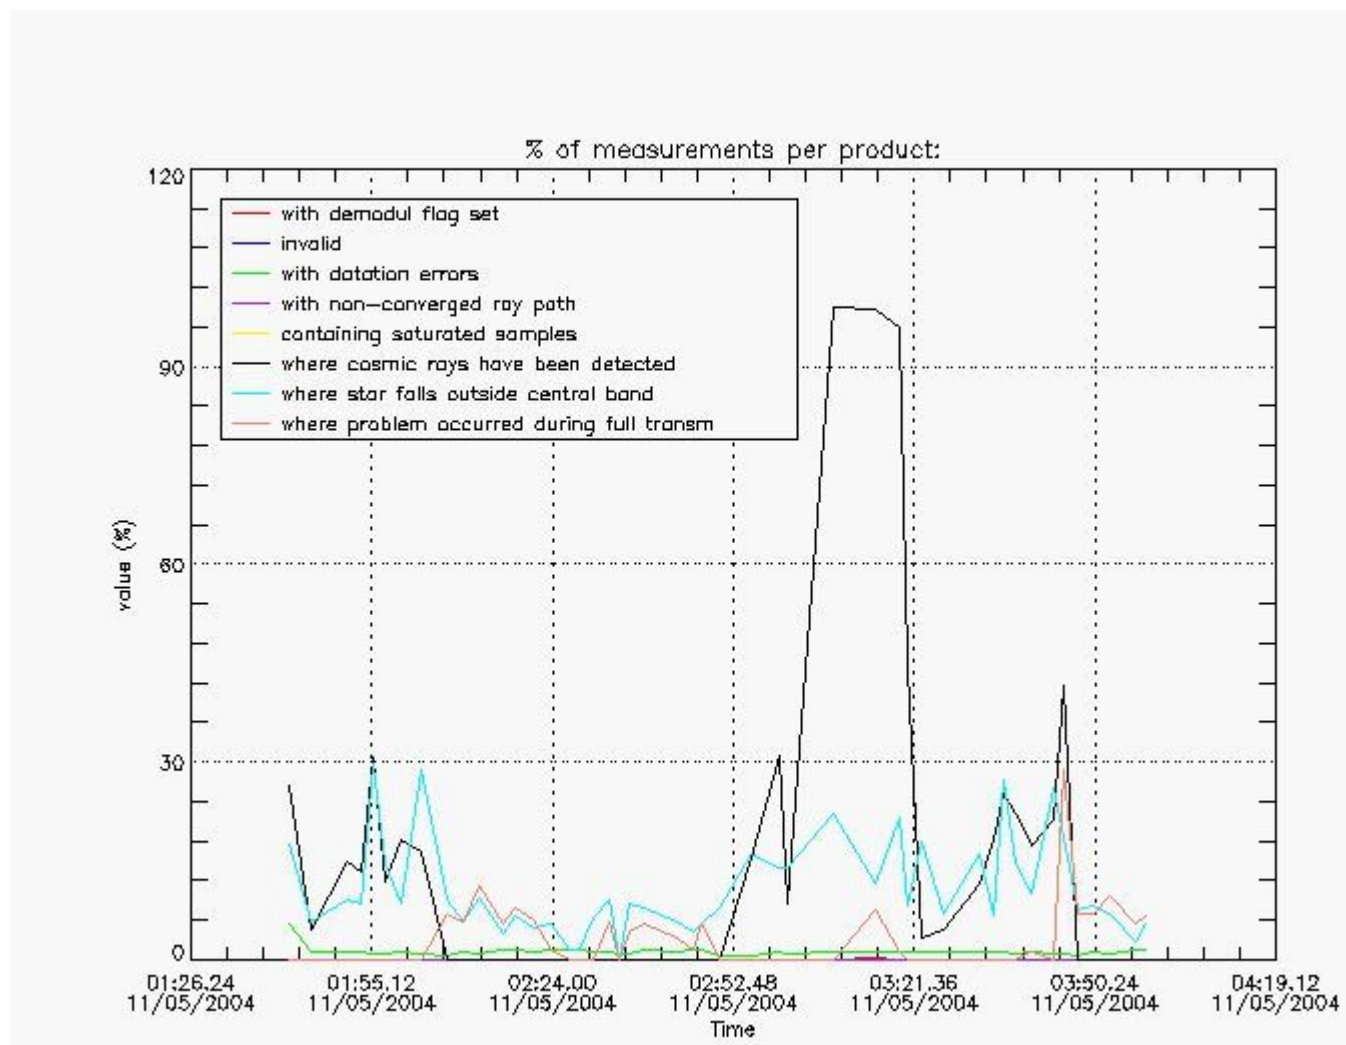

At least one measurement with demodulation flag set:	10.6383 %
Reference spectrum computed from DB:	0.00000 %
Reference spectrum with small number of measurements:	0.00000 %
SATU data not used:	0.00000 %

5.2 Plot quality information per product (time dependant)

5.3 Plot quality information per product (world map)