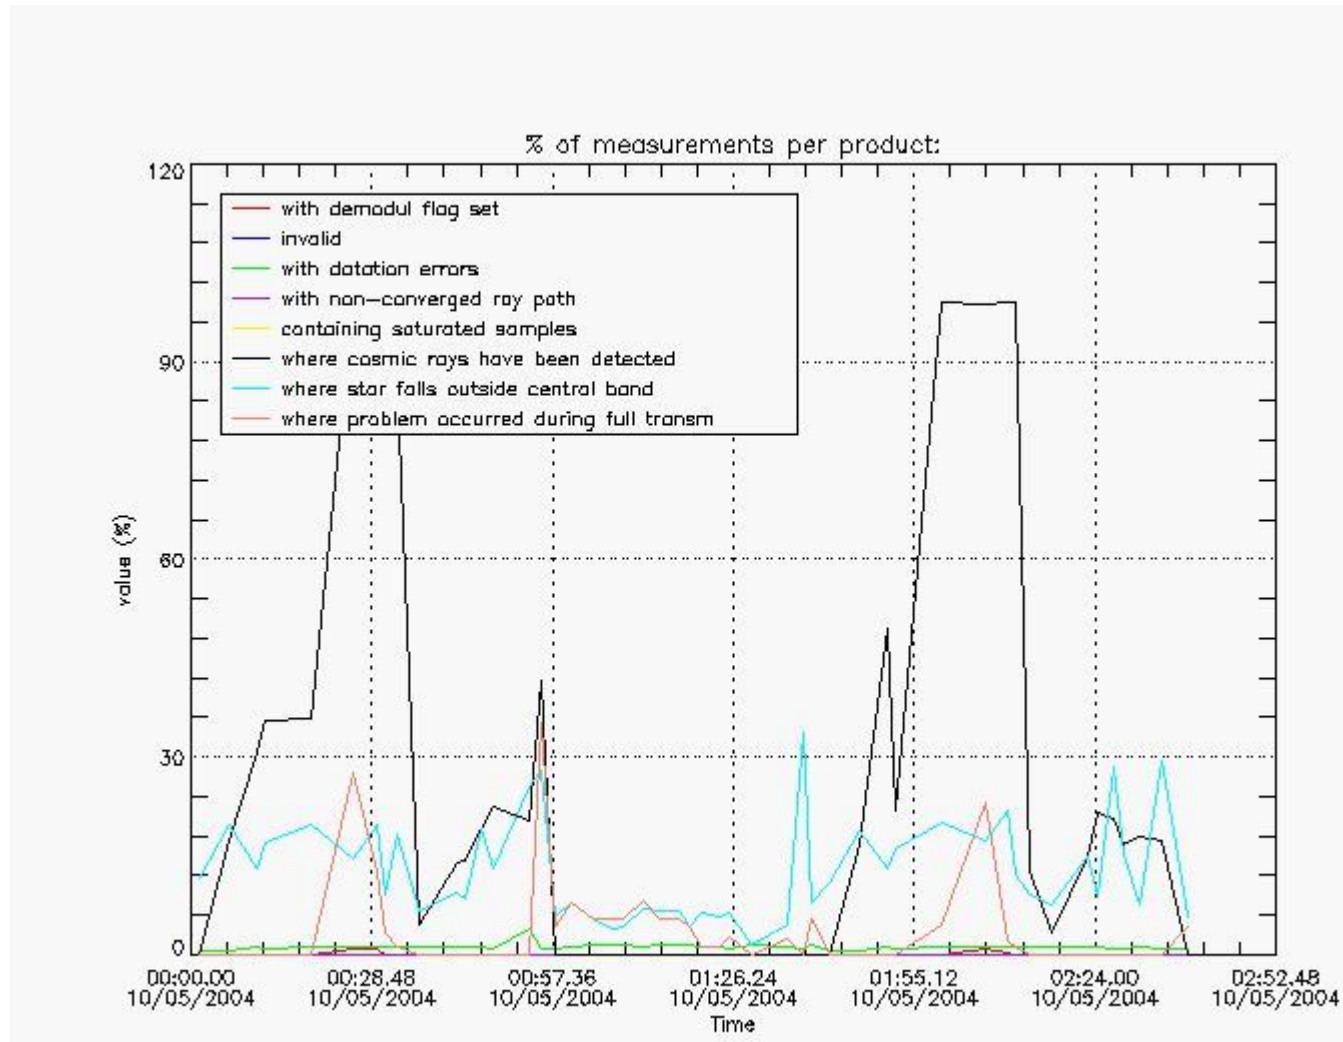

At least one measurement with demodulation flag set:	14.2857 %
Reference spectrum computed from DB:	0.00000 %
Reference spectrum with small number of measurements:	0.00000 %
SATU data not used:	0.00000 %

5.2 Plot quality information per product (time dependant)

5.3 Plot quality information per product (world map)