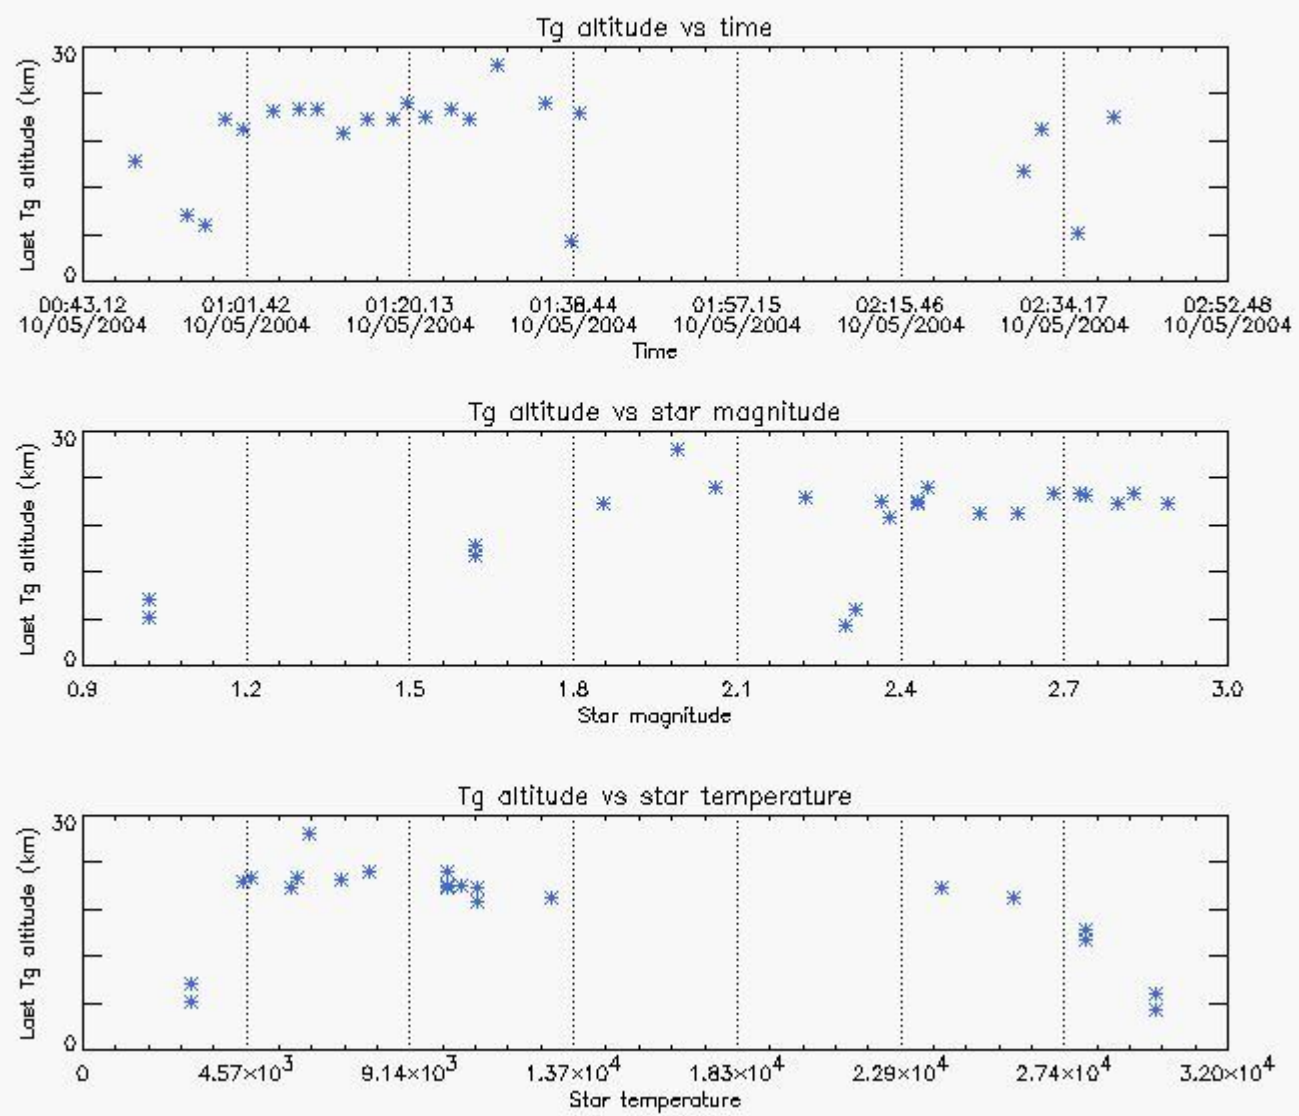

Percentage of saturation errors per profile

6. Statistics and plot of tangent altitude of the last measurement (DARK & BRIGHT products without errors)

6.1 Statistics on tangent altitude lost:

Statistics	DARK	BRIGHT	TWILIGHT
Mean:	15.117	18.344	14.211
St. deviation:	3.5788	6.0386	3.6103
Maximum:	20.461	27.807	19.970
Minimum:	10.473	5.0175	6.3466
Number of data:	14.000	23.000	12.000

6.2 Plot for DARK limb products

Tangent altitude at which the star is lost

6.3 Plot for BRIGHT limb products

Tangent altitude at which the star is lost

6.3 Plot for TWILIGHT limb products

Tangent altitude at which the star is lost