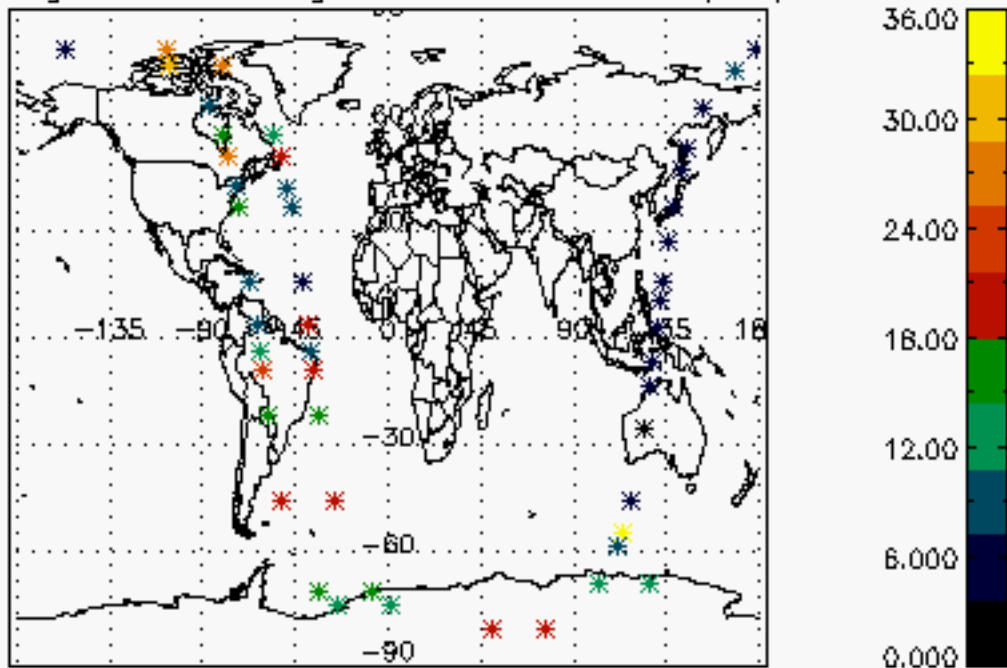

Percentage of star falling outside central band per profile