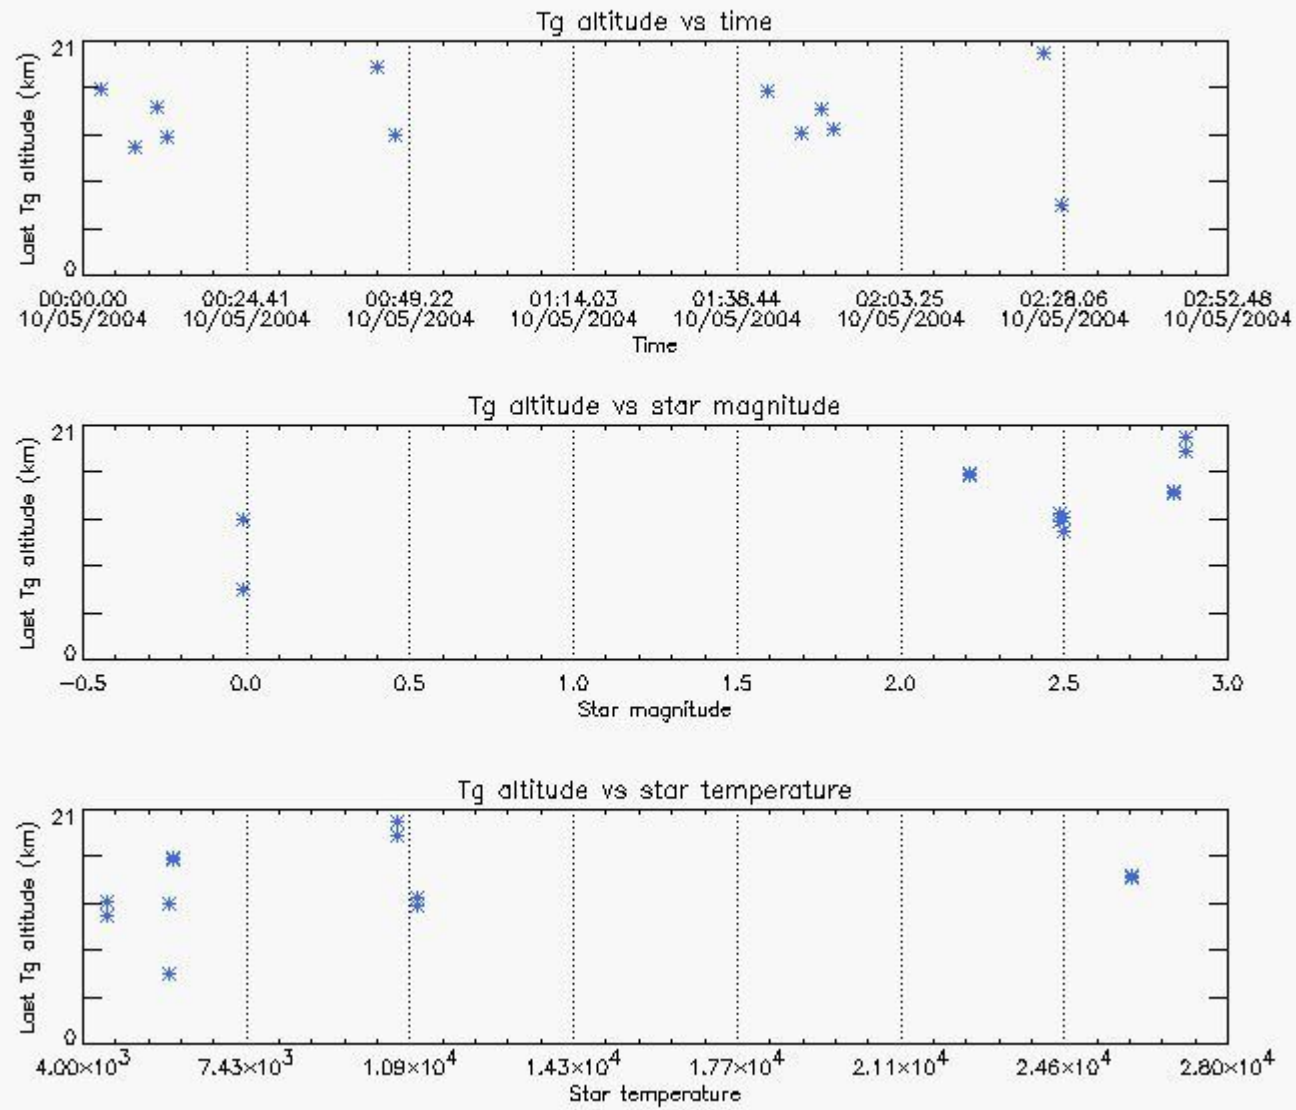

6.2 Plot for DARK limb products

Tangent altitude at which the star is lost

6.3 Plot for BRIGHT limb products

Tangent altitude at which the star is lost

6.3 Plot for TWILIGHT limb products

Tangent altitude at which the star is lost