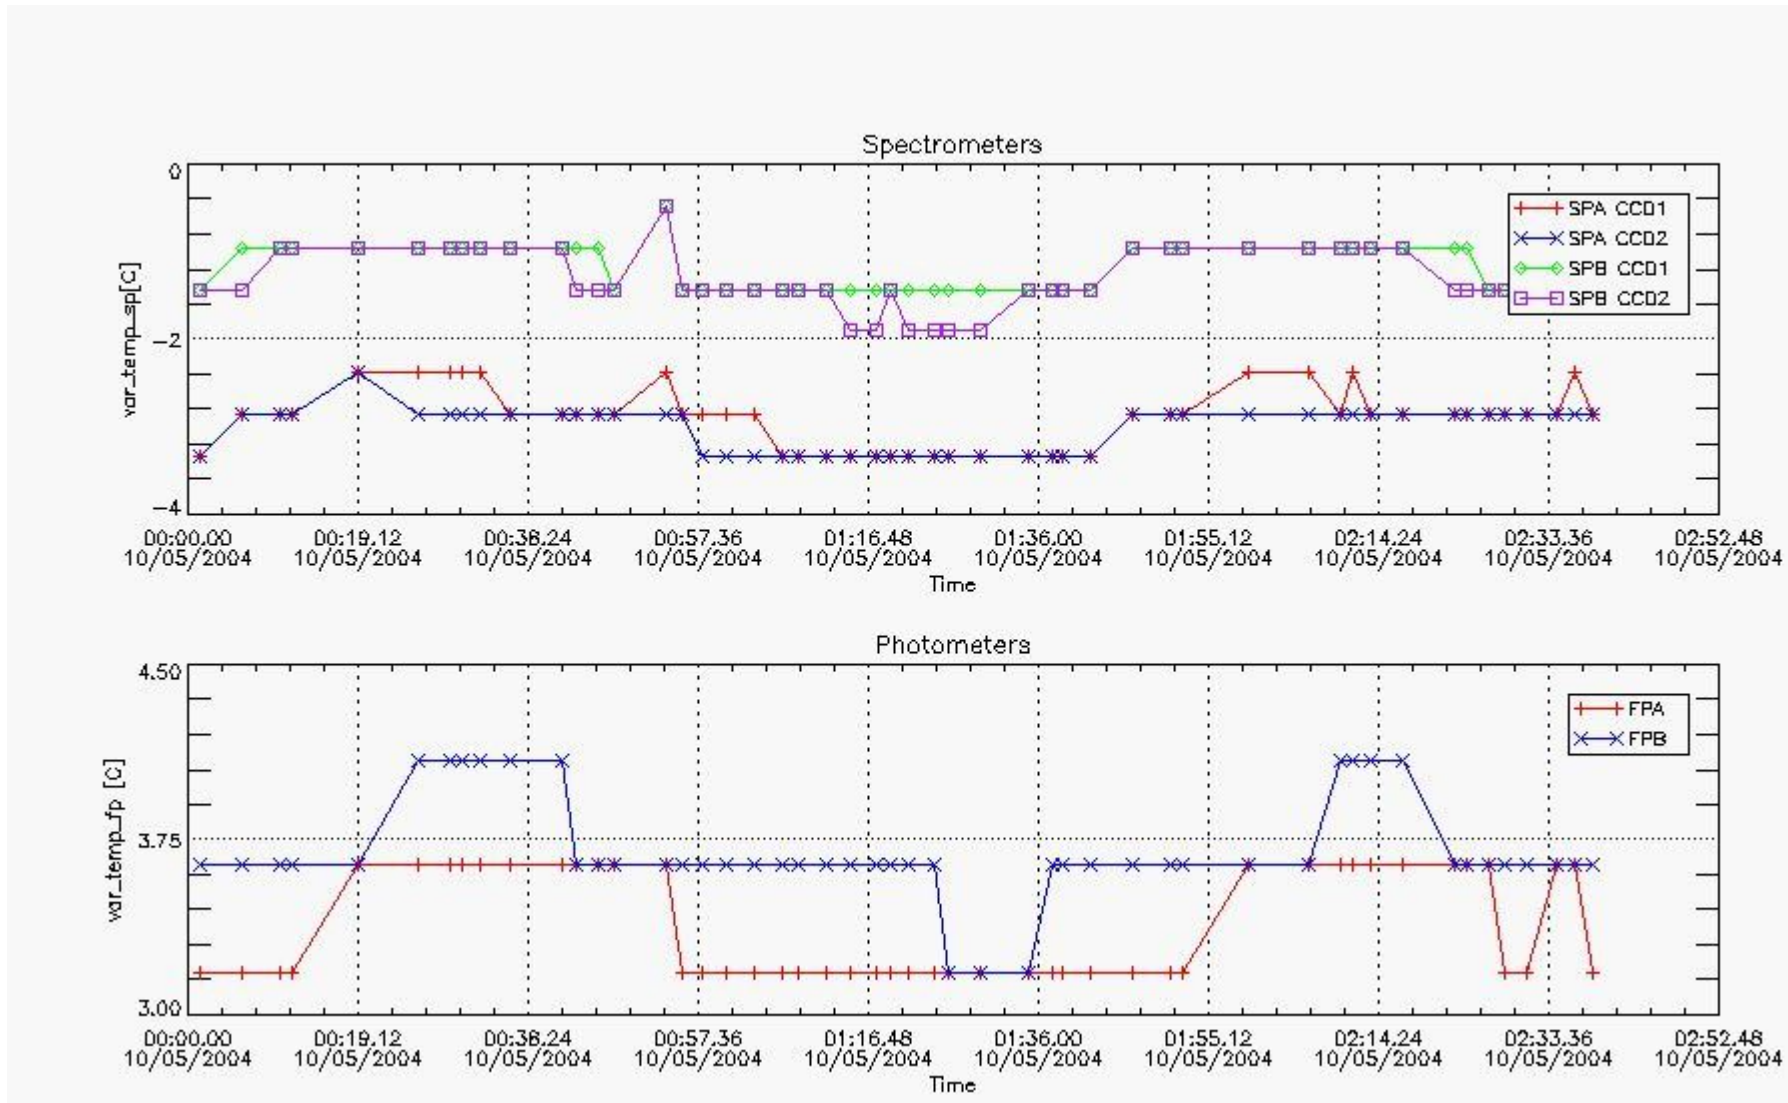

3. Plot of GOMOS spectrometers and photometers temperatures from level 1b data

4. Overview of dark signal processing per product

The Dark Charge (DC) is a temperature-dependant signal added to the useful measurements and it is therefore subtracted from them during the processing. There are two phenomena that produce a continuous increase of the DC: the "hot pixels" (a pixel is "hot" when its DC exceeds by a significant amount its value measured on ground at the same temperature) and the "Random Telegraphic Signal" (abrupt change positive or negative of the CCD pixel signal, random in time, affecting only the DC part of the signal and not the photon generated signal).

In this section a list of products that did not use the Dark Sky Area (DSA) observation for the DC computation is given. It is also provided the mean DC plot per product for dark limb products with no error flag set.

4.1 All products used the DSA observation for the DC computation

4.2 Plot of mean dark charges per product: only products in DARK limb conditions without errors are used