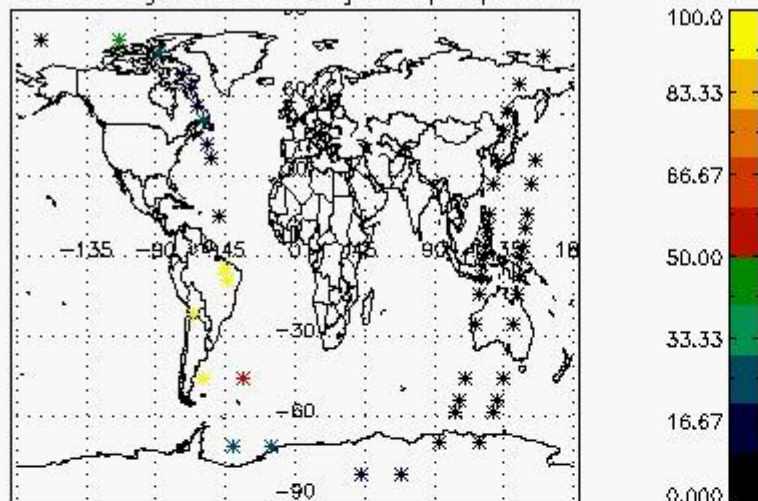

5.2 Plot quality information per product (time dependant)

5.3 Plot quality information per product (world map)

Percentage of cosmic ray hits per profile

Percentage of datation errors per profile

Percentage of star falling outside central band per profile