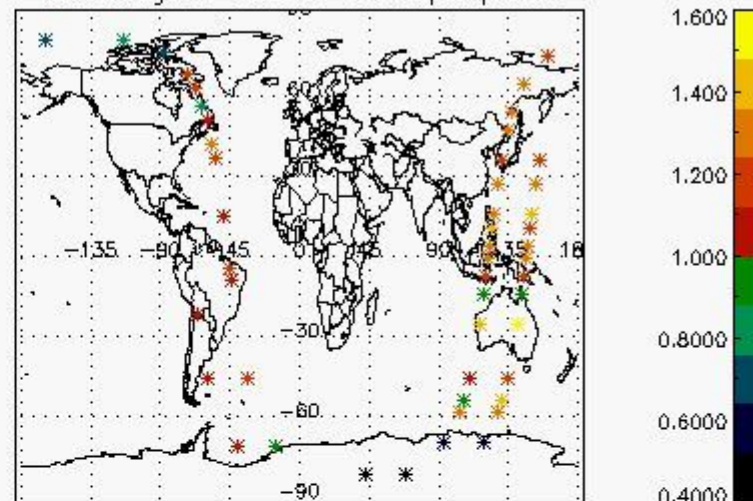

5.2 Plot quality information per product (time dependant)

5.3 Plot quality information per product (world map)

Percentage of cosmic ray hits per profile

Percentage of datation errors per profile

Percentage of star falling outside central band per profile