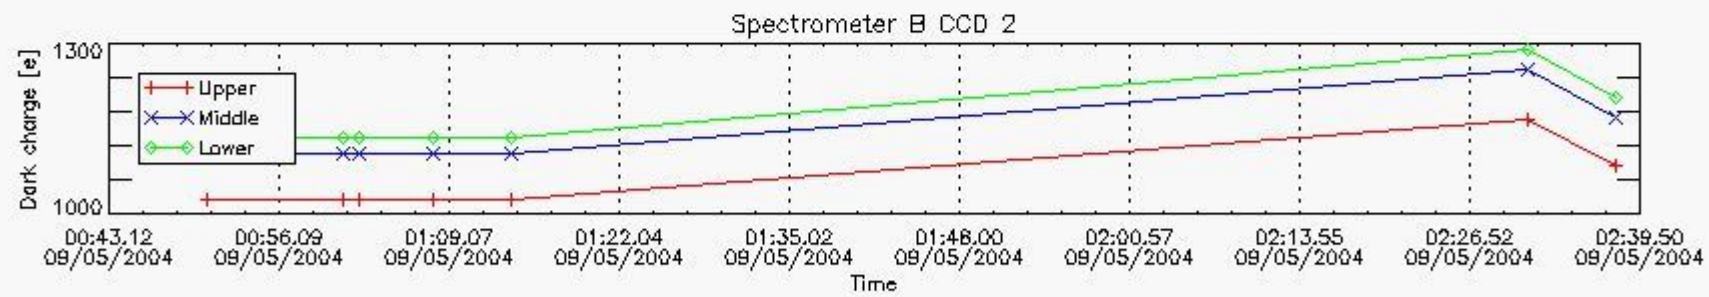

5. Demodulation flag and quality information monitoring

In this section it is presented the modulation information extracted from the pcd (product confidence data) at measurement level and information extracted from the Quality Summary dataset. Only products without errors (error flag in the MPH set to "0") are used.

5.1 Percentage of products during reporting period with: