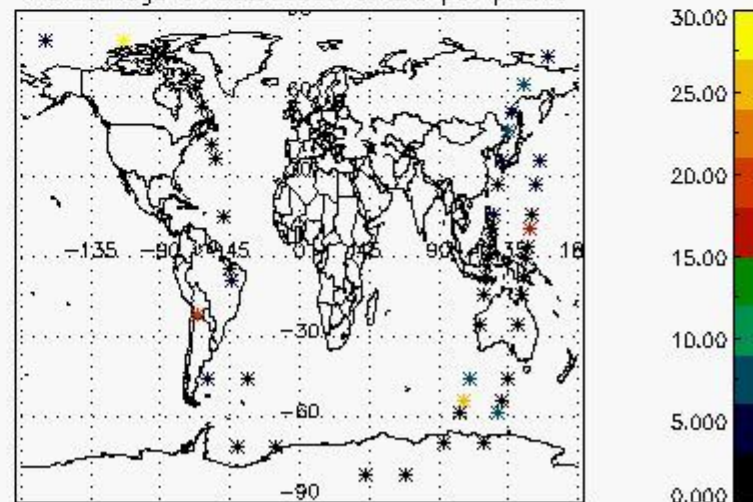

Percentage of saturation errors per profile

6. Statistics and plot of tangent altitude of the last measurement (DARK & BRIGHT products without errors)

6.1 Statistics on tangent altitude lost:

Statistics	DARK	BRIGHT	TWILIGHT
Mean:	13.552	20.595	13.989
St. deviation:	3.7173	5.5390	3.5610
Maximum:	19.765	30.643	18.876
Minimum:	9.9662	5.2865	9.1404
Number of data:	7.0000	34.000	8.0000

6.2 Plot for DARK limb products