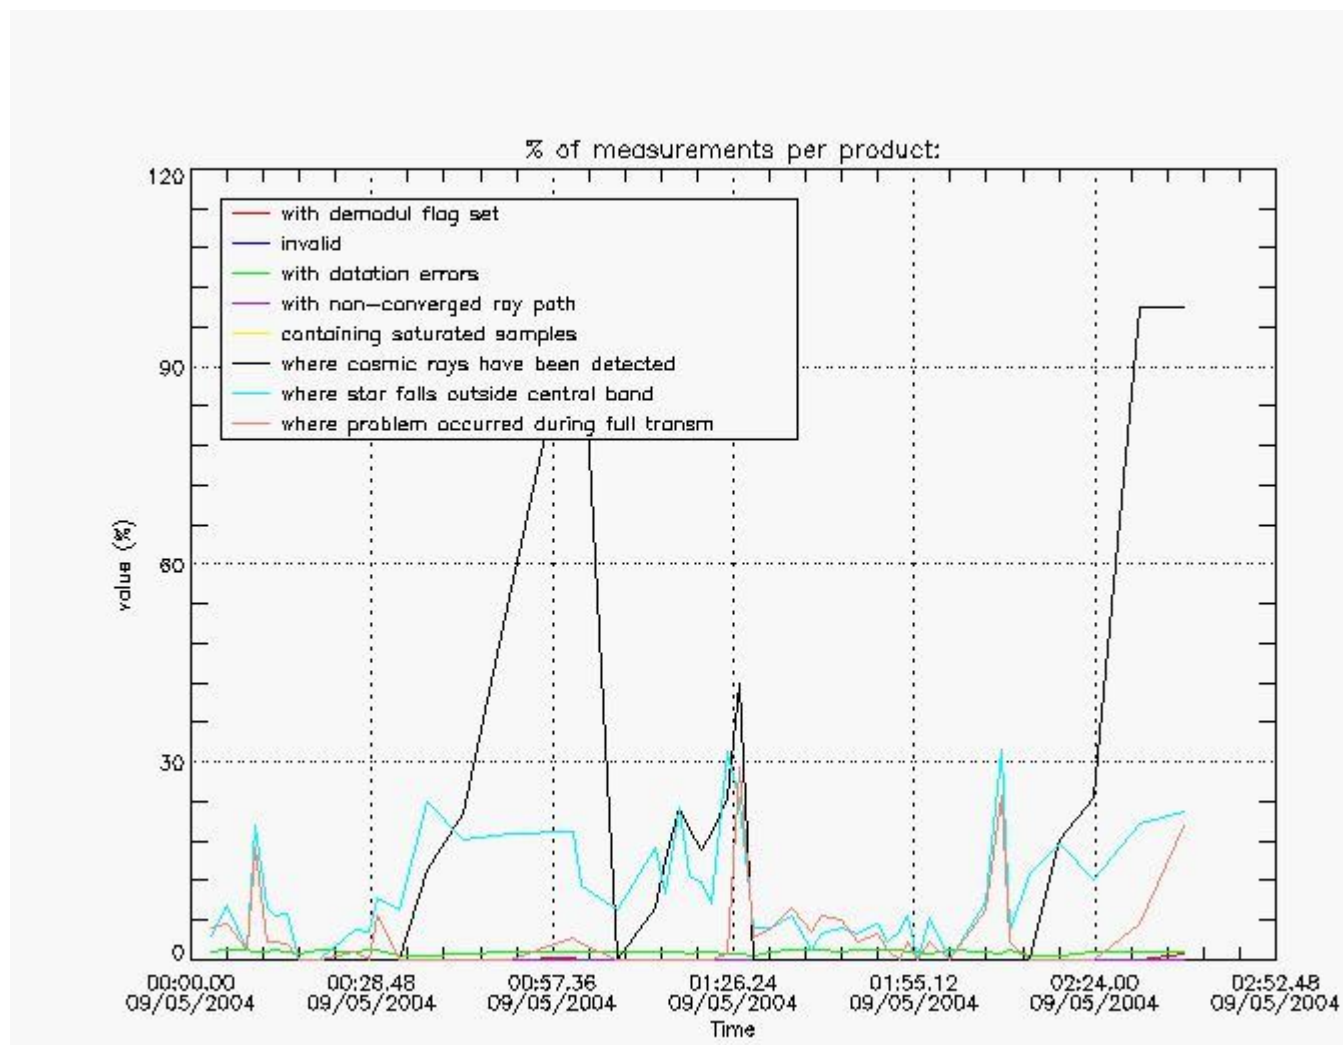

At least one measurement with demodulation flag set:	10.2041 %
Reference spectrum computed from DB:	0.00000 %
Reference spectrum with small number of measurements:	0.00000 %
SATU data not used:	0.00000 %

5.2 Plot quality information per product (time dependant)

5.3 Plot quality information per product (world map)