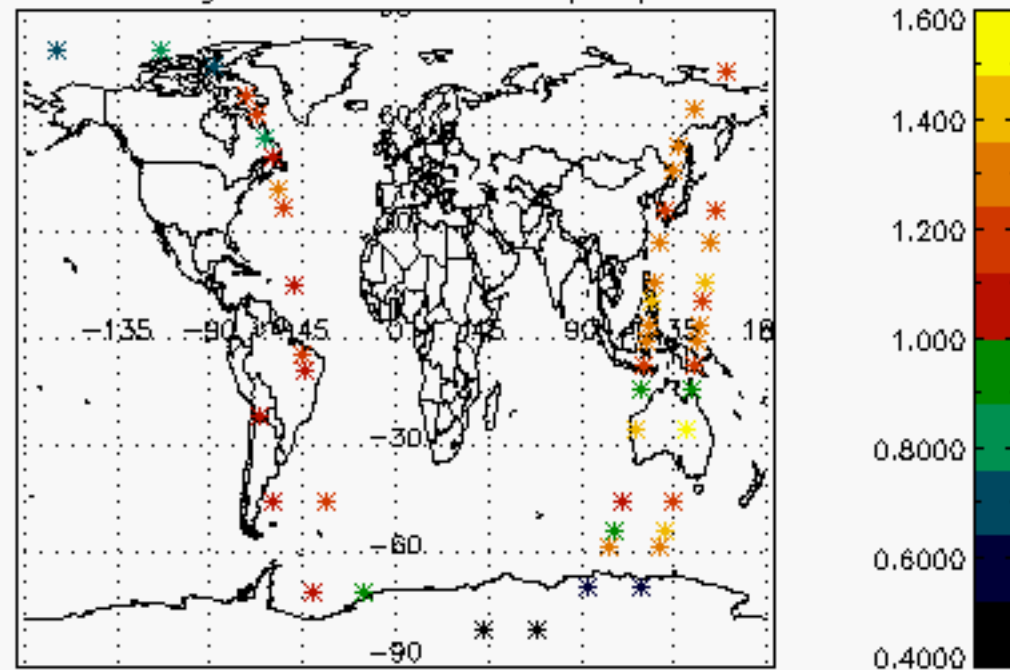

Percentage of datation errors per profile