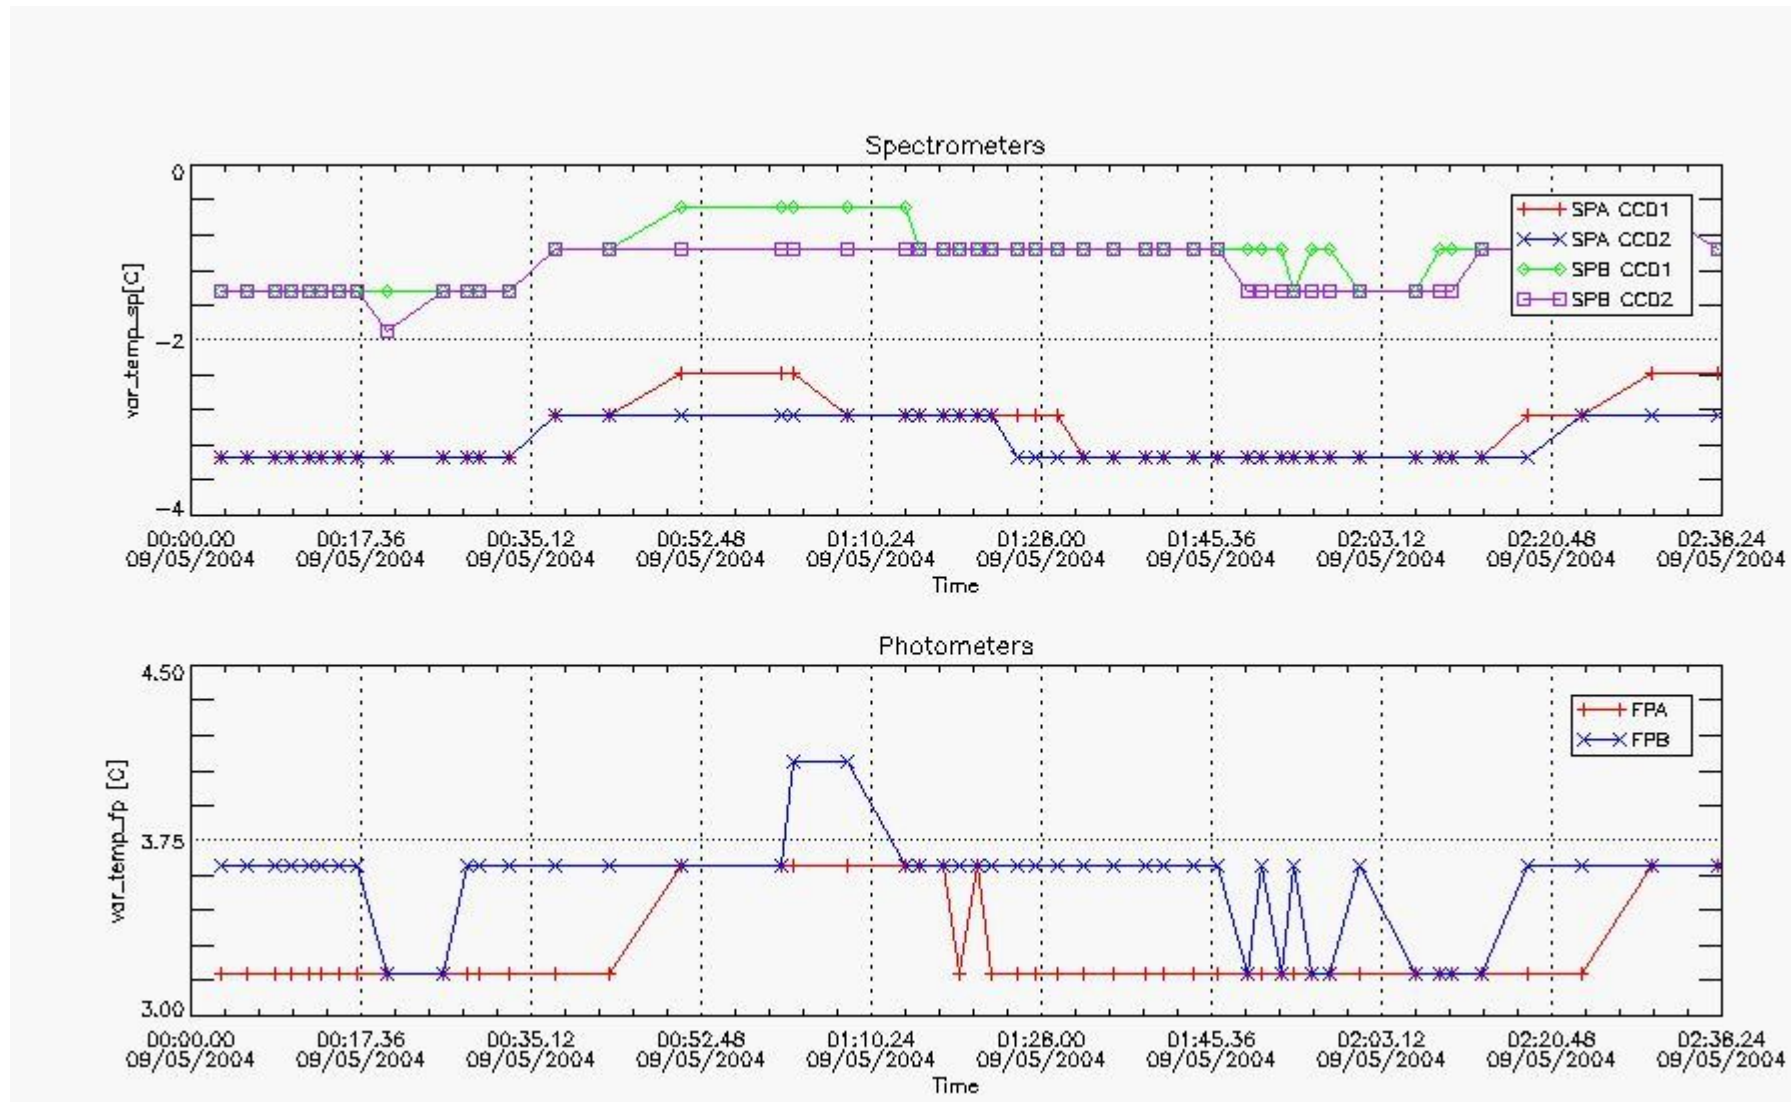

3. Plot of GOMOS spectrometers and photometers temperatures from level 1b data

4. Overview of dark signal processing per product

The Dark Charge (DC) is a temperature-dependant signal added to the useful measurements and it is therefore subtracted from them during the processing. There are two phenomena that produce a continuous increase of the DC: the "hot pixels" (a pixel is "hot" when its DC exceeds by a significant amount its value measured on ground at the same temperature) and the "Random Telegraphic Signal" (abrupt change positive or negative of the CCD pixel signal, random in time, affecting only the DC part of the signal and not the photon generated signal).

In this section a list of products that did not use the Dark Sky Area (DSA) observation for the DC computation is given. It is also provided the mean DC plot per product for dark limb products with no error flag set.

4.1 All products used the DSA observation for the DC computation

4.2 Plot of mean dark charges per product: only products in DARK limb conditions without errors are used