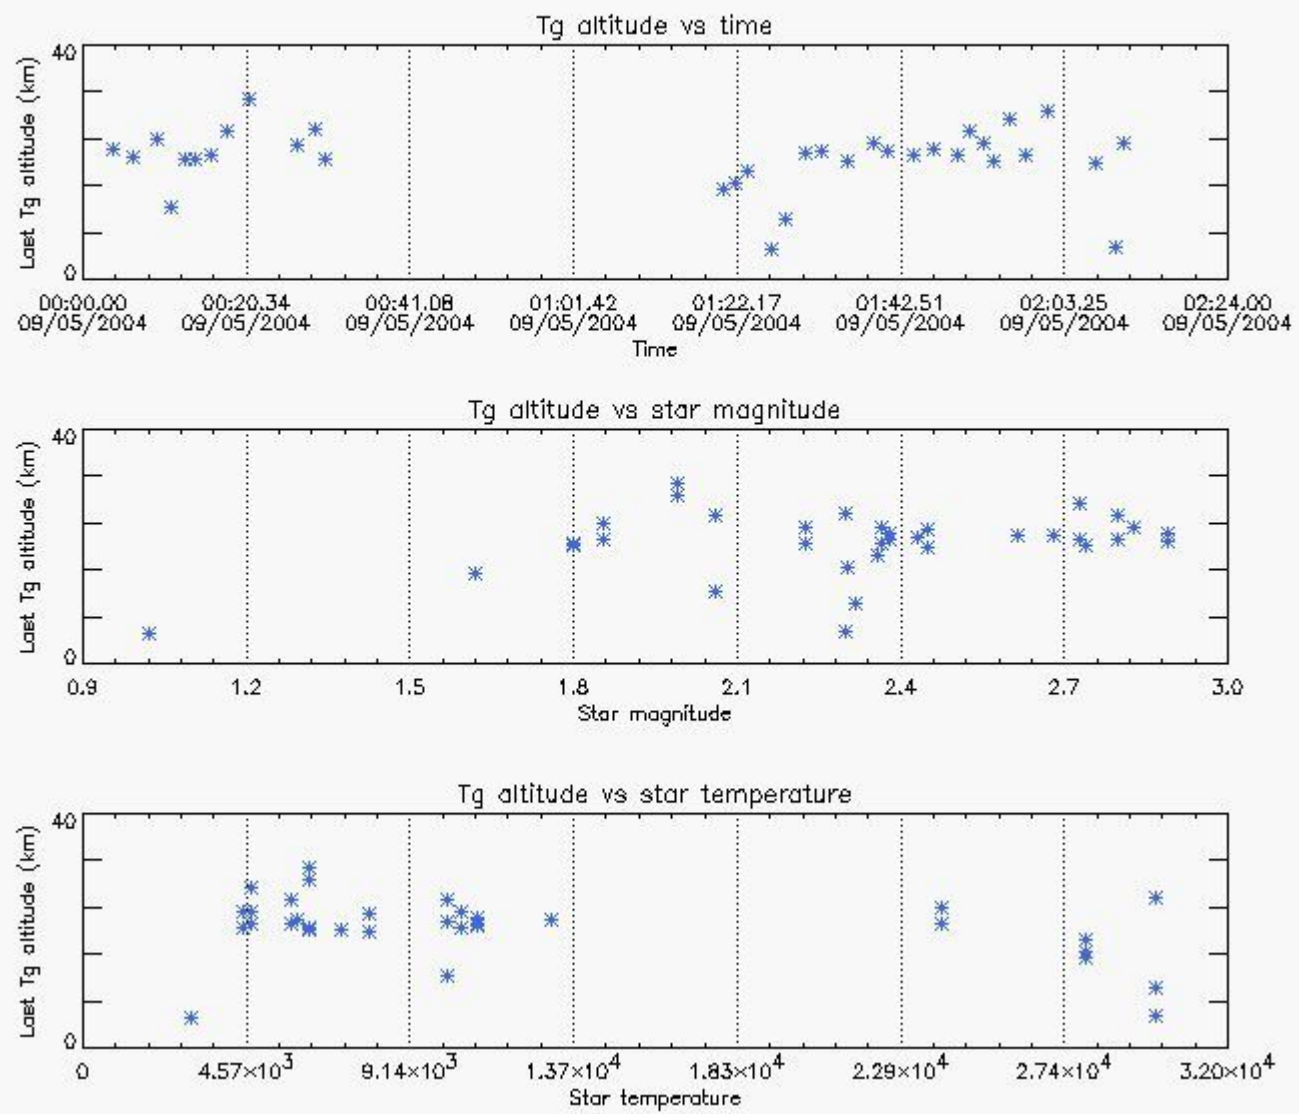

Percentage of saturation errors per profile

6. Statistics and plot of tangent altitude of the last measurement (DARK & BRIGHT products without errors)

6.1 Statistics on tangent altitude lost:

Statistics	DARK	BRIGHT	TWILIGHT
Mean:	13.552	20.595	13.989
St. deviation:	3.7173	5.5390	3.5610
Maximum:	19.765	30.643	18.876
Minimum:	9.9662	5.2865	9.1404
Number of data:	7.0000	34.000	8.0000

6.2 Plot for DARK limb products

Tangent altitude at which the star is lost

6.3 Plot for BRIGHT limb products

Tangent altitude at which the star is lost

6.3 Plot for TWILIGHT limb products

Tangent altitude at which the star is lost