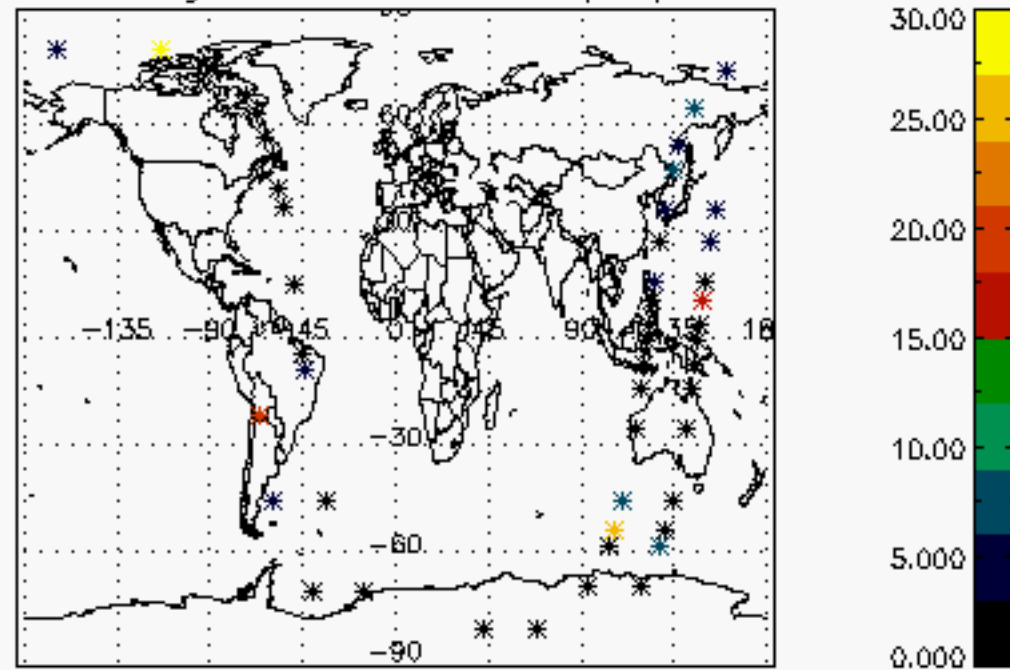

Percentage of cosmic ray hits per profile

Percentage of datation errors per profile

Percentage of star falling outside central band per profile

Percentage of saturation errors per profile

Tangent altitude at which the star is lost