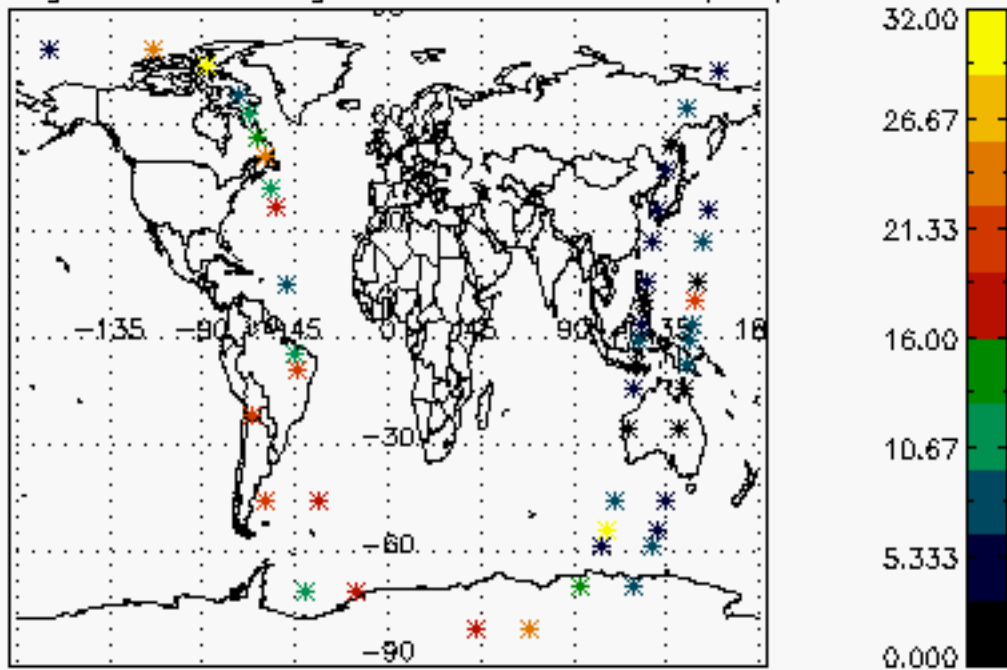

Percentage of star falling outside central band per profile