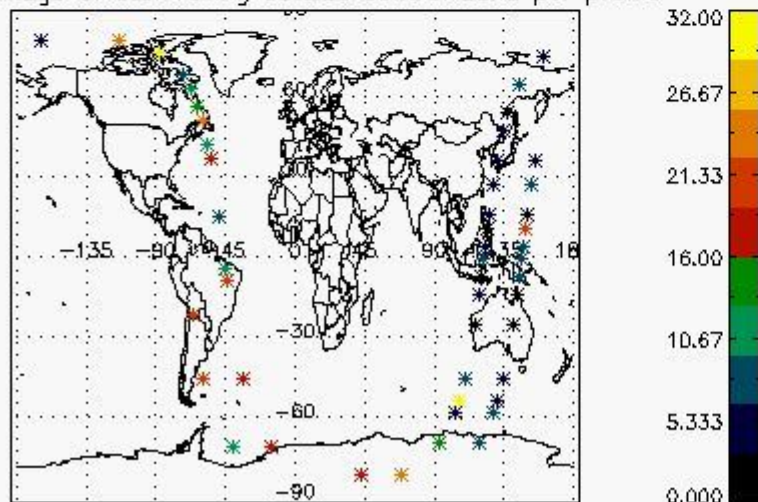

5.2 Plot quality information per product (time dependant)

5.3 Plot quality information per product (world map)

Percentage of cosmic ray hits per profile

Percentage of datation errors per profile

Percentage of star falling outside central band per profile