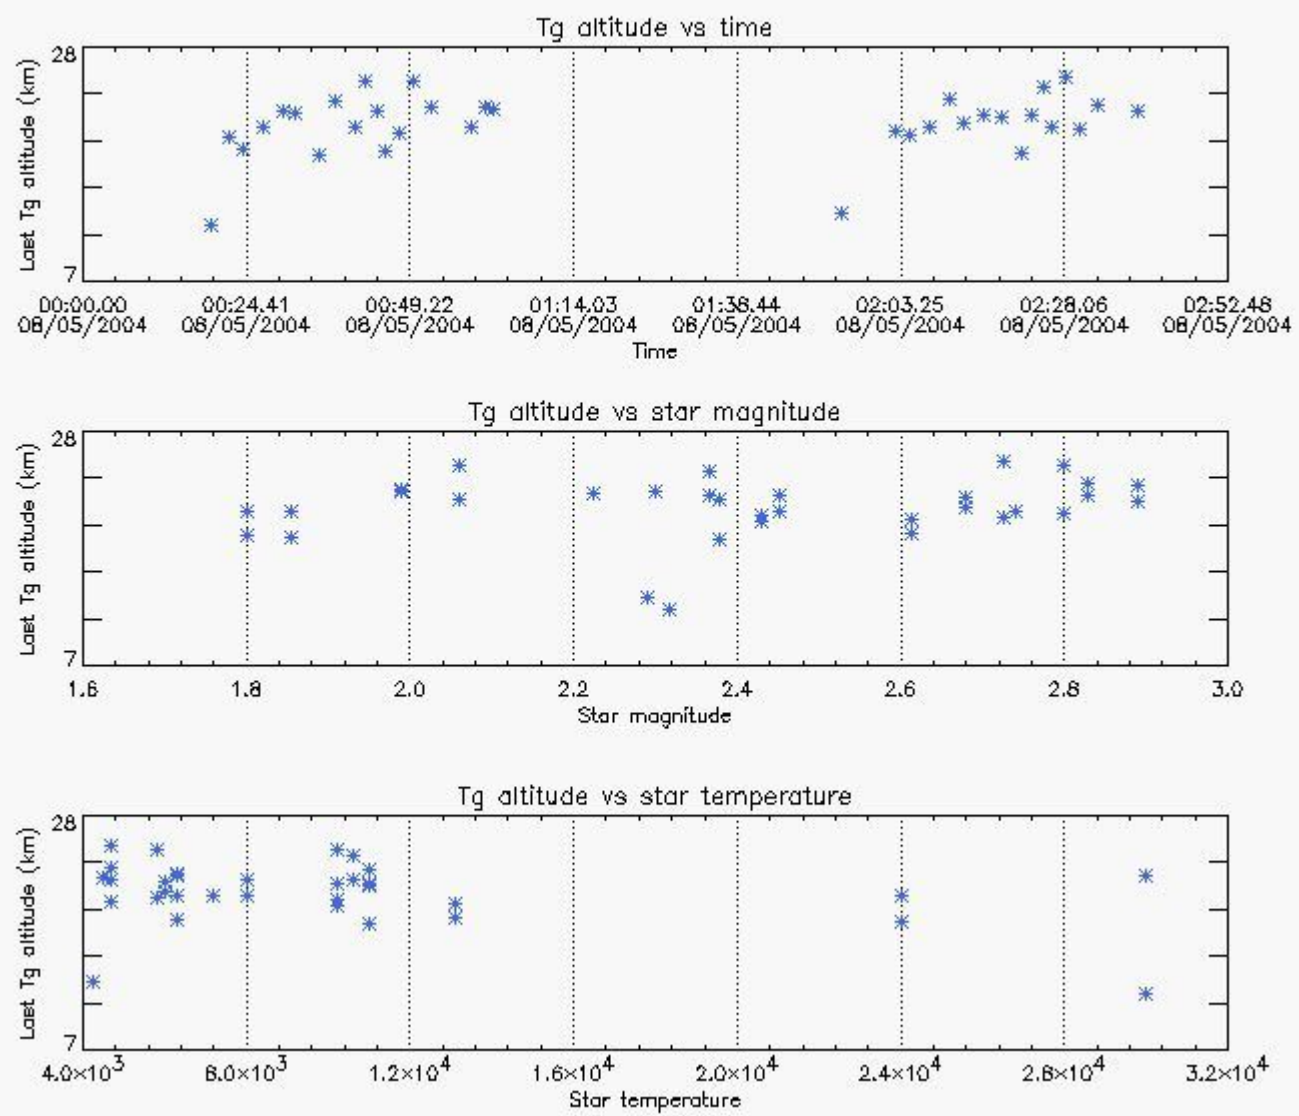

### 6.2 Plot for DARK limb products

Tangent altitude at which the star is lost

6.3 Plot for BRIGHT limb products

Tangent altitude at which the star is lost

6.3 Plot for TWILIGHT limb products

### Tangent altitude at which the star is lost