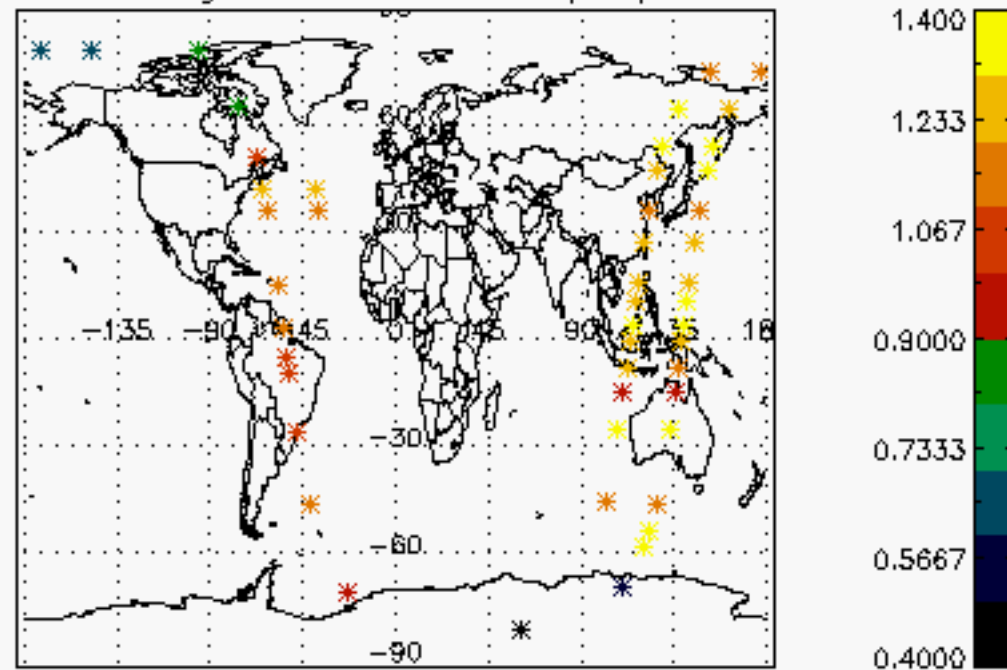

Percentage of datation errors per profile