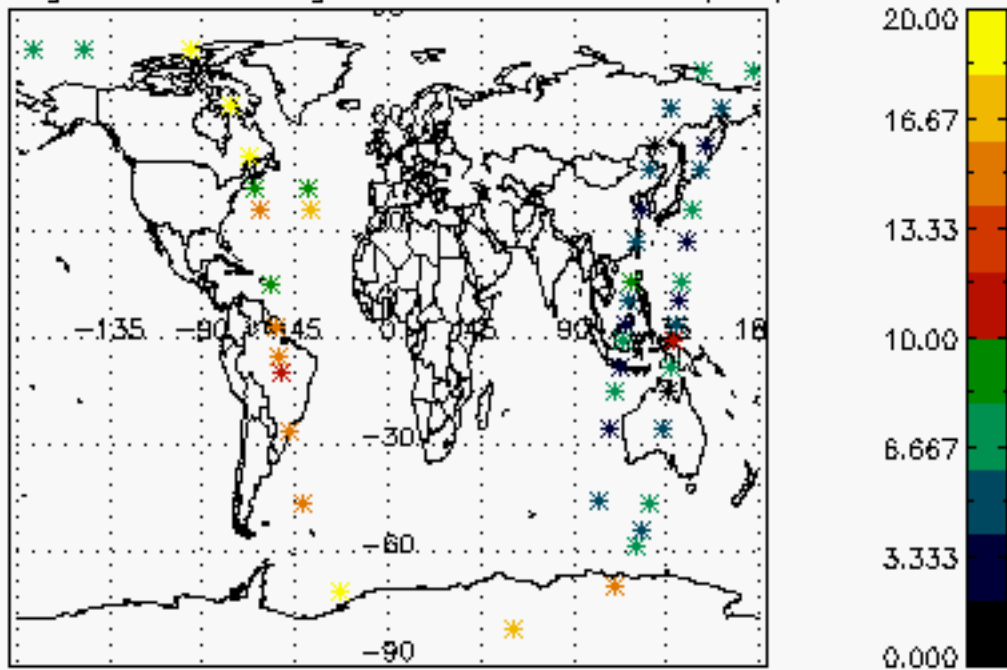

Percentage of star falling outside central band per profile