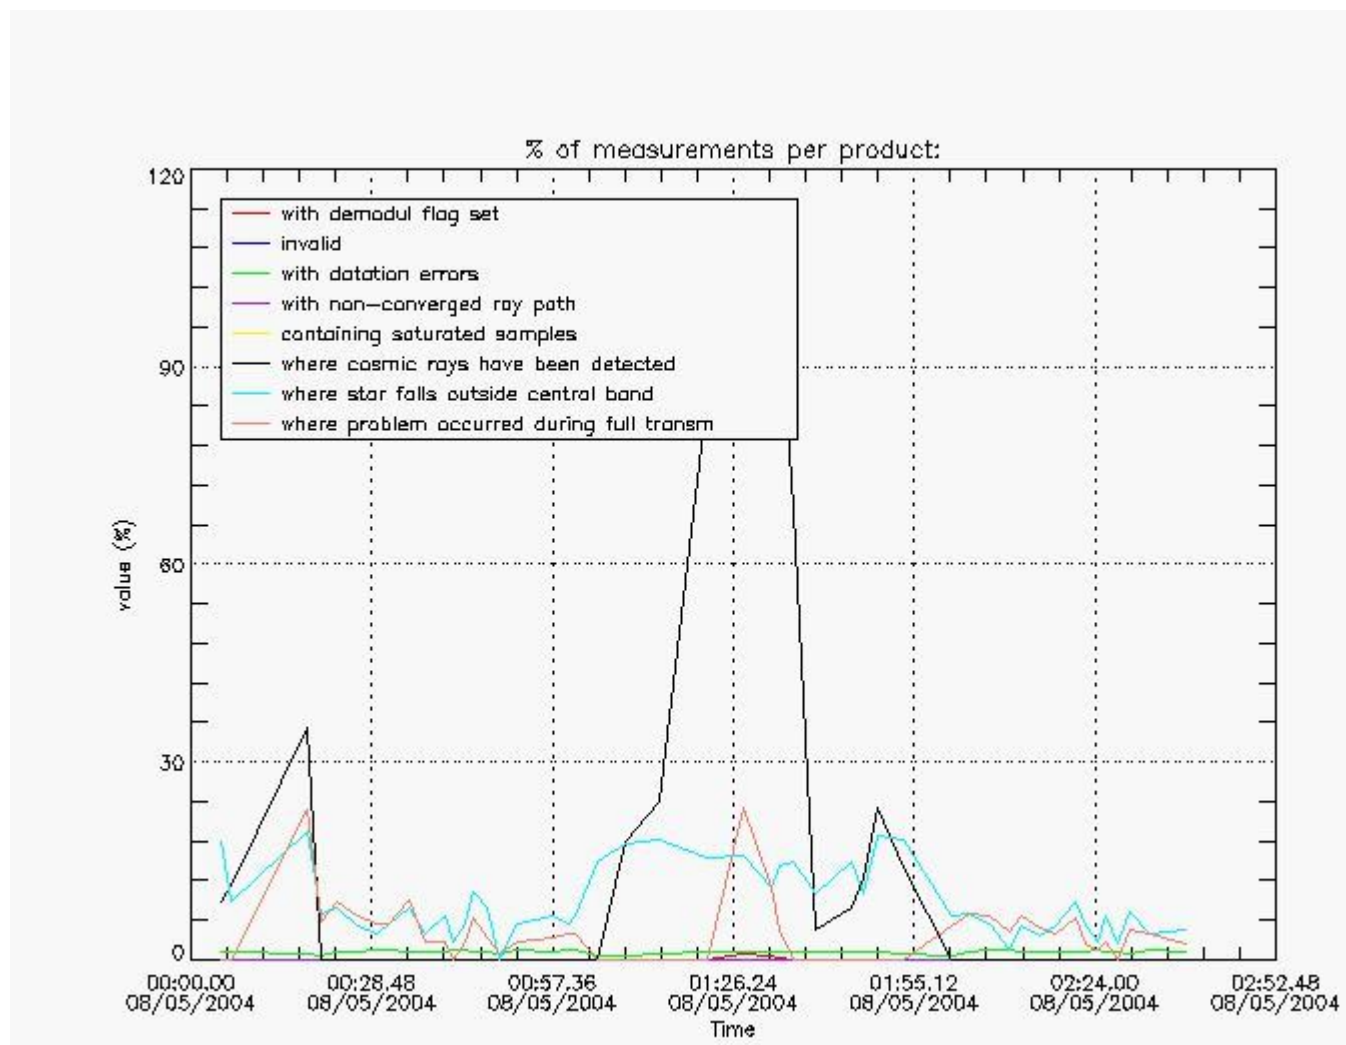

At least one measurement with demodulation flag set:	12.5000 %
Reference spectrum computed from DB:	0.00000 %
Reference spectrum with small number of measurements:	0.00000 %
SATU data not used:	0.00000 %

5.2 Plot quality information per product (time dependant)

5.3 Plot quality information per product (world map)