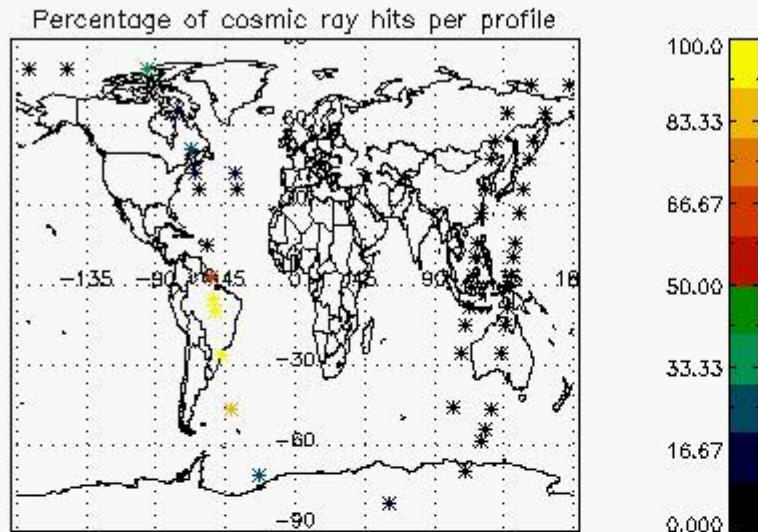

6. Statistics and plot of tangent altitude of the last measurement (DARK & BRIGHT products without errors)

6.1 Statistics on tangent altitude lost:

Statistics	DARK	BRIGHT	TWILIGHT
Mean:	15.596	21.091	13.971
St. deviation:	2.2356	2.8074	2.6822
Maximum:	19.184	25.277	18.304
Minimum:	12.674	12.067	11.825
Number of data:	9.0000	34.000	5.0000

6.2 Plot for DARK limb products