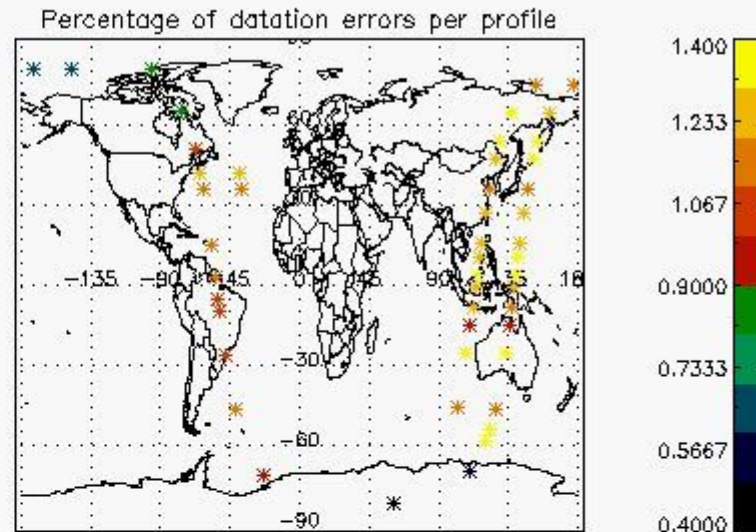

6. Statistics and plot of tangent altitude of the last measurement (DARK & BRIGHT products without errors)

6.1 Statistics on tangent altitude lost:

Statistics	DARK	BRIGHT	TWILIGHT
Mean:	15.596	21.091	13.971
St. deviation:	2.2356	2.8074	2.6822
Maximum:	19.184	25.277	18.304
Minimum:	12.674	12.067	11.825
Number of data:	9.0000	34.000	5.0000

6.2 Plot for DARK limb products