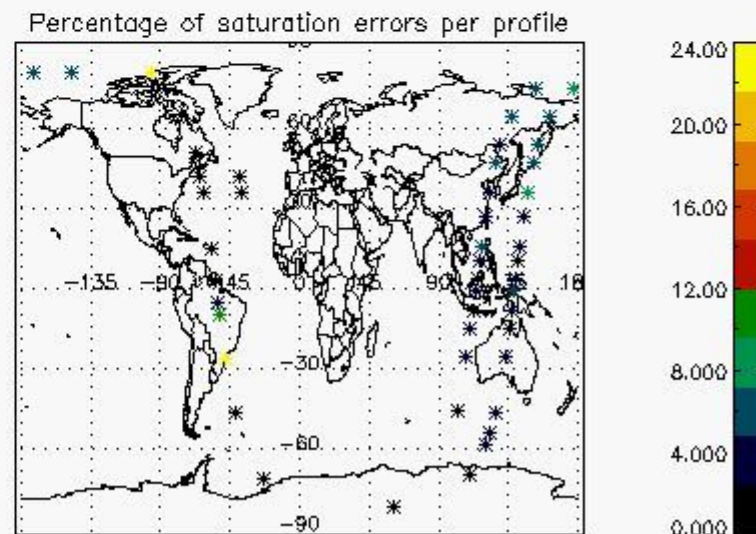

6. Statistics and plot of tangent altitude of the last measurement (DARK & BRIGHT products without errors)

6.1 Statistics on tangent altitude lost:

Statistics	DARK	BRIGHT	TWILIGHT
Mean:	15.596	21.091	13.971
St. deviation:	2.2356	2.8074	2.6822
Maximum:	19.184	25.277	18.304
Minimum:	12.674	12.067	11.825
Number of data:	9.0000	34.000	5.0000

6.2 Plot for DARK limb products