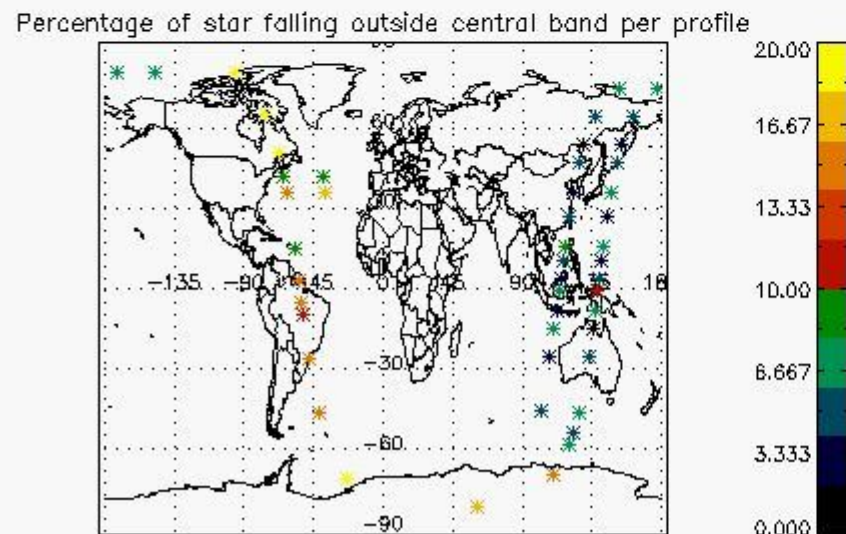

6. Statistics and plot of tangent altitude of the last measurement (DARK & BRIGHT products without errors)

6.1 Statistics on tangent altitude lost:

Statistics	DARK	BRIGHT	TWILIGHT
Mean:	15.596	21.091	13.971
St. deviation:	2.2356	2.8074	2.6822
Maximum:	19.184	25.277	18.304
Minimum:	12.674	12.067	11.825
Number of data:	9.0000	34.000	5.0000

6.2 Plot for DARK limb products