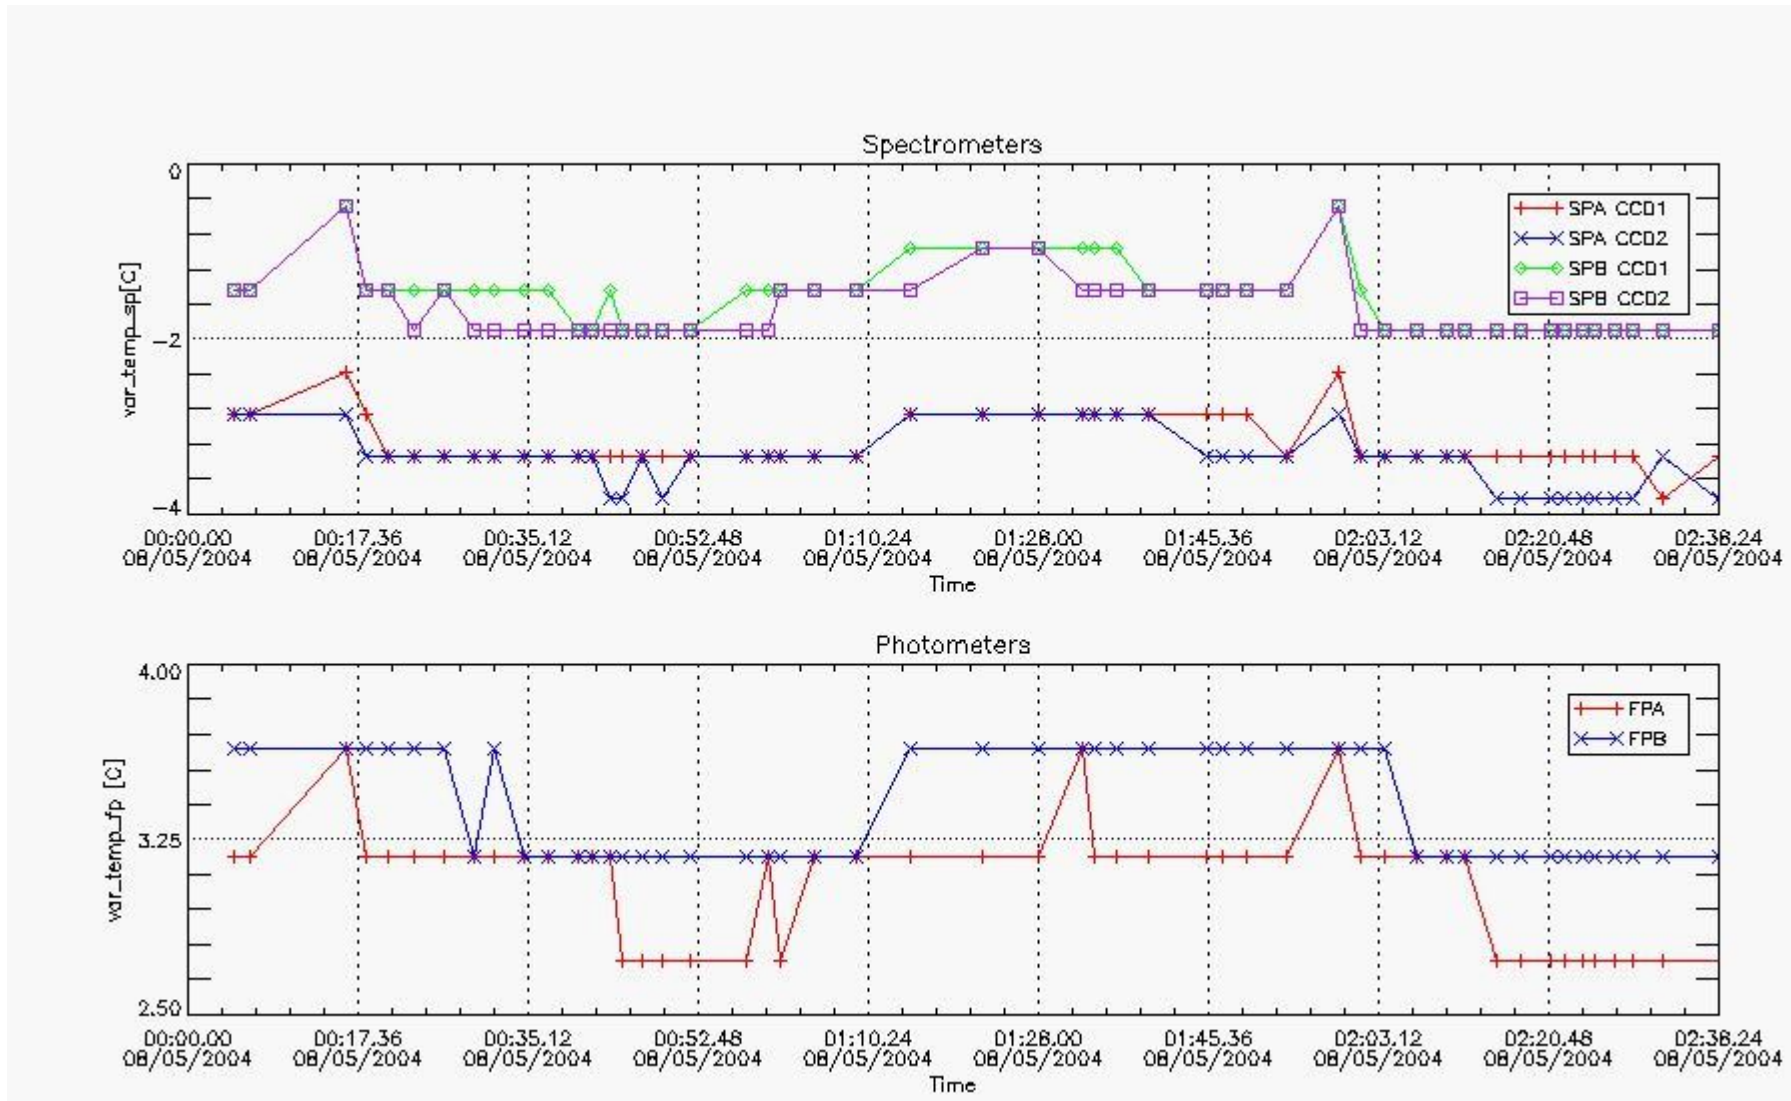

3. Plot of GOMOS spectrometers and photometers temperatures from level 1b data

4. Overview of dark signal processing per product

The Dark Charge (DC) is a temperature-dependant signal added to the useful measurements and it is therefore subtracted from them during the processing. There are two phenomena that produce a continuous increase of the DC: the "hot pixels" (a pixel is "hot" when its DC exceeds by a significant amount its value measured on ground at the same temperature) and the "Random Telegraphic Signal" (abrupt change positive or negative of the CCD pixel signal, random in time, affecting only the DC part of the signal and not the photon generated signal).

In this section a list of products that did not use the Dark Sky Area (DSA) observation for the DC computation is given. It is also provided the mean DC plot per product for dark limb products with no error flag set.

4.1 All products used the DSA observation for the DC computation

4.2 Plot of mean dark charges per product: only products in DARK limb conditions without errors are used