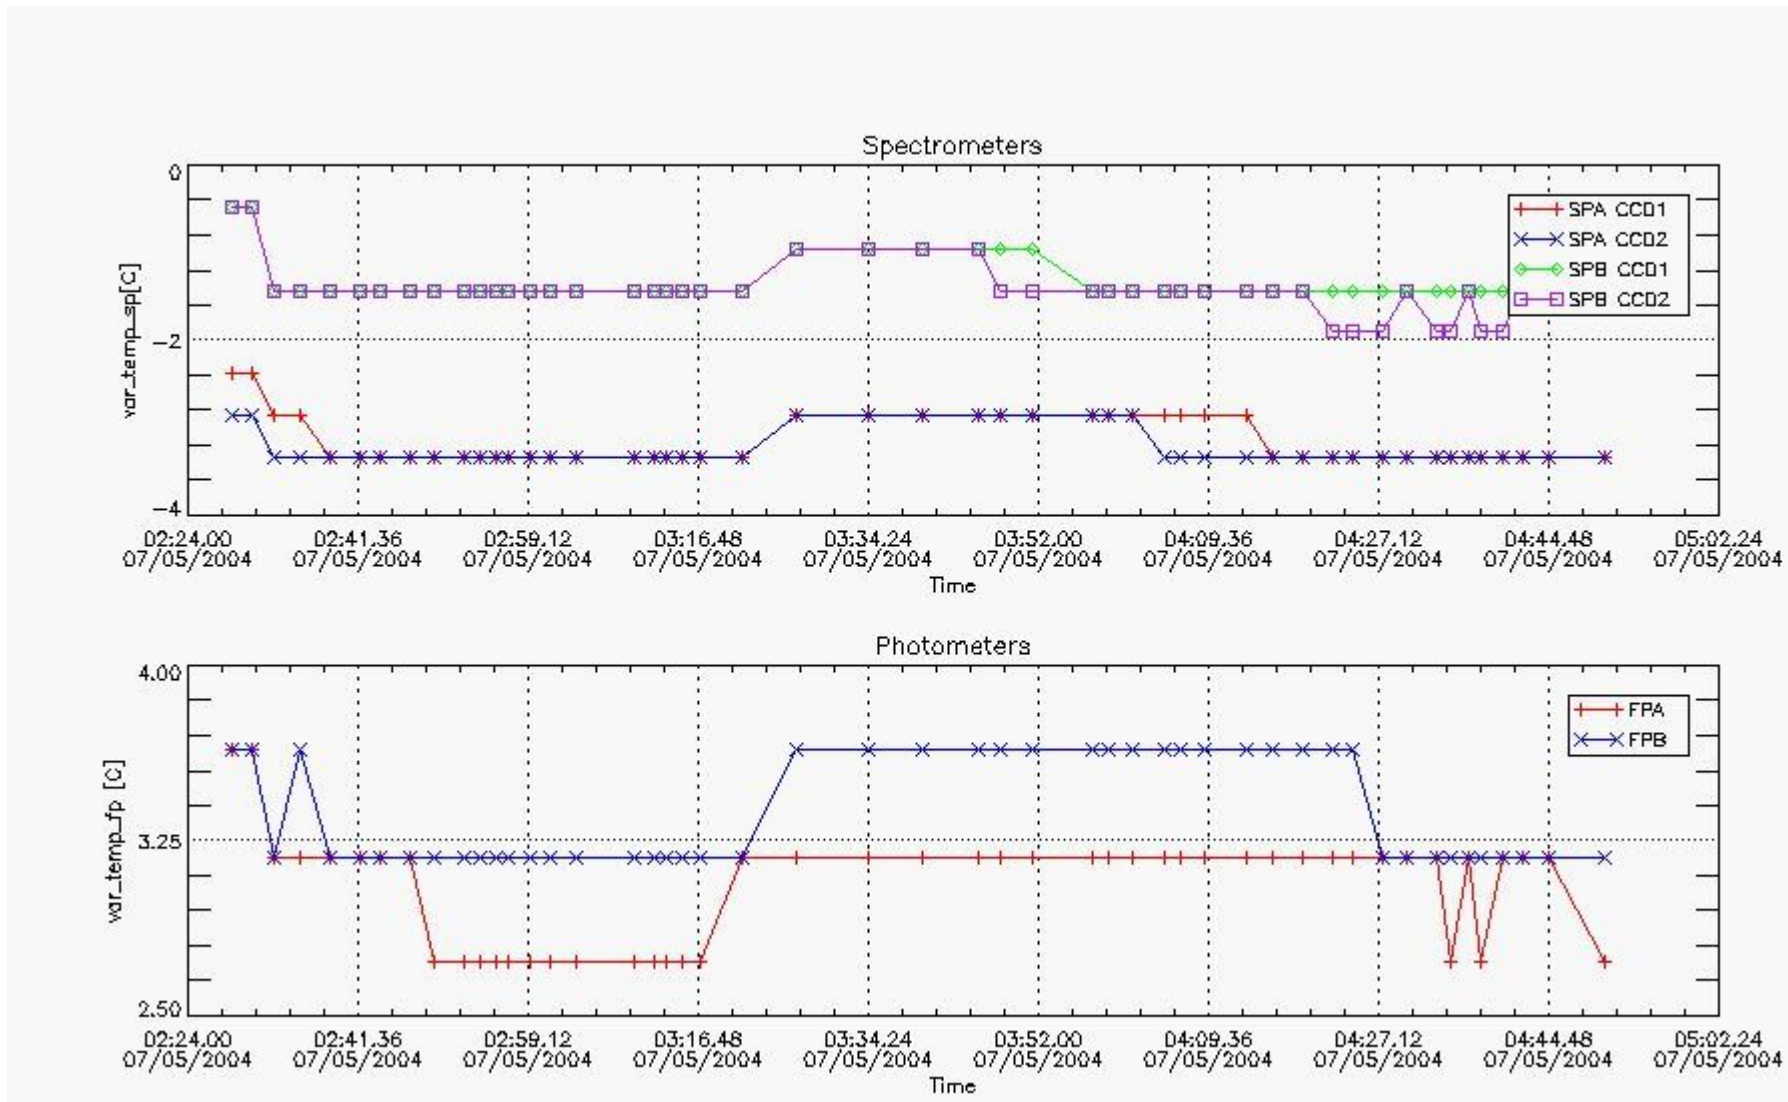

3. Plot of GOMOS spectrometers and photometers temperatures from level 1b data

4. Overview of dark signal processing per product

The Dark Charge (DC) is a temperature-dependant signal added to the useful measurements and it is therefore subtracted from them during the processing. There are two phenomena that produce a continuous increase of the DC: the "hot pixels" (a pixel is "hot" when its DC exceeds by a significant amount its value measured on ground at the same temperature) and the "Random Telegraphic Signal" (abrupt change positive or negative of the CCD pixel signal, random in time, affecting only the DC part of the signal and not the photon generated signal).

In this section a list of products that did not use the Dark Sky Area (DSA) observation for the DC computation is given. It is also provided the mean DC plot per product for dark limb products with no error flag set.

4.1 These products did not use the DSA observation for DC computation:

Product name	DC information
GOM_TRA_1PNPDE20040507_022832_000000682026_00347_11423_0000.N1	DC map with no T dep. (12)

4.2 Plot of mean dark charges per product: only products in DARK limb conditions without errors are used