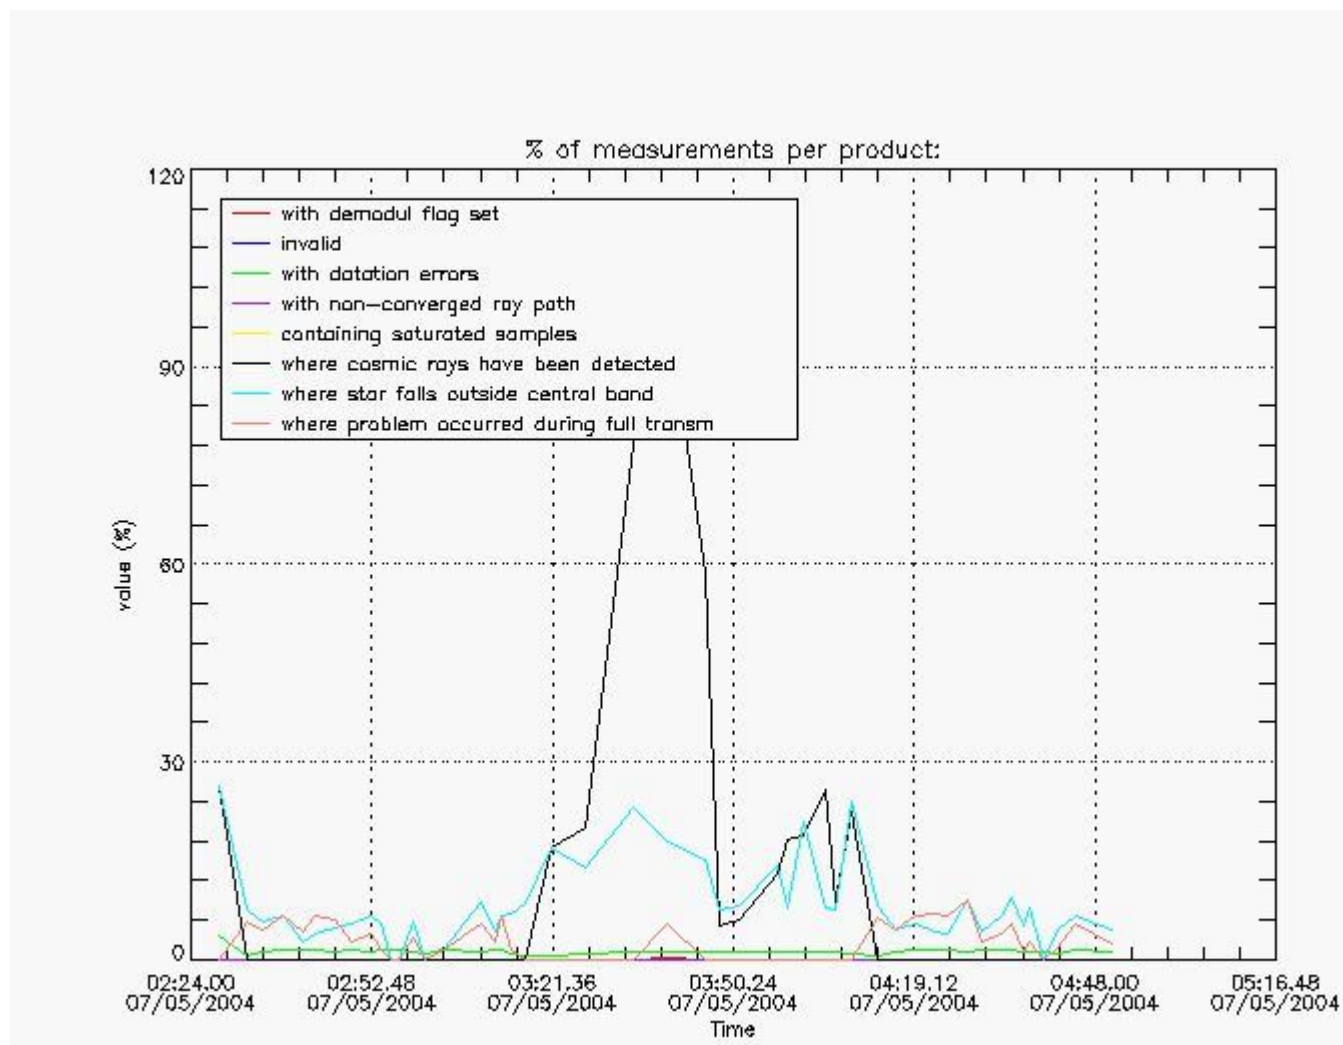

At least one measurement with demodulation flag set:	6.25000 %
Reference spectrum computed from DB:	0.00000 %
Reference spectrum with small number of measurements:	0.00000 %
SATU data not used:	0.00000 %

5.2 Plot quality information per product (time dependant)

5.3 Plot quality information per product (world map)