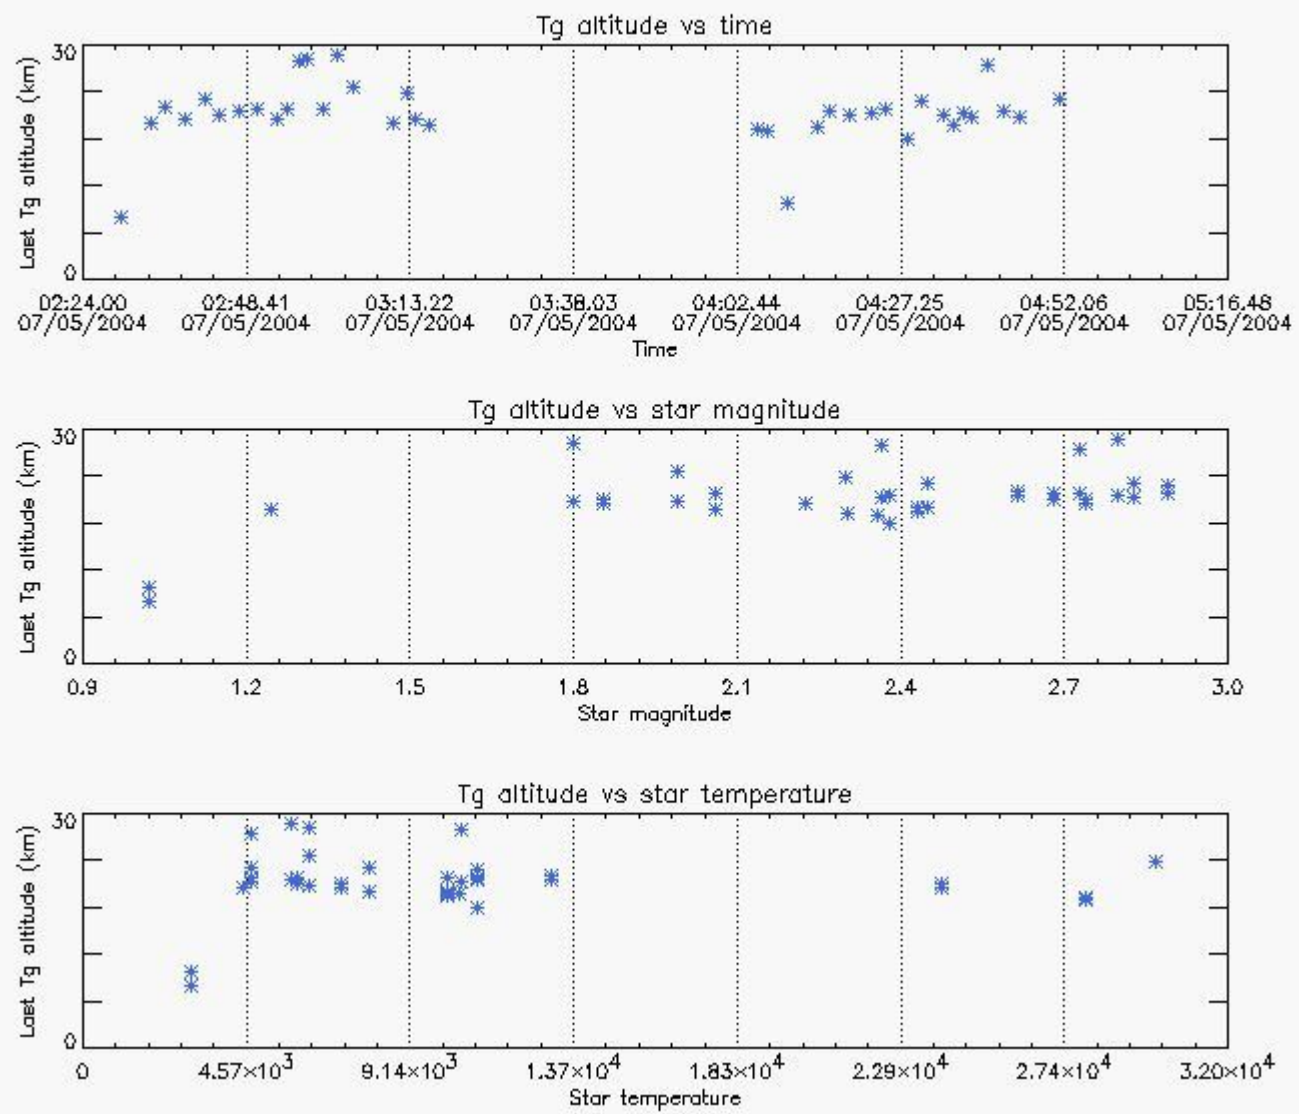

### 6.2 Plot for DARK limb products

Tangent altitude at which the star is lost

6.3 Plot for BRIGHT limb products

Tangent altitude at which the star is lost

6.3 Plot for TWILIGHT limb products

Tangent altitude at which the star is lost