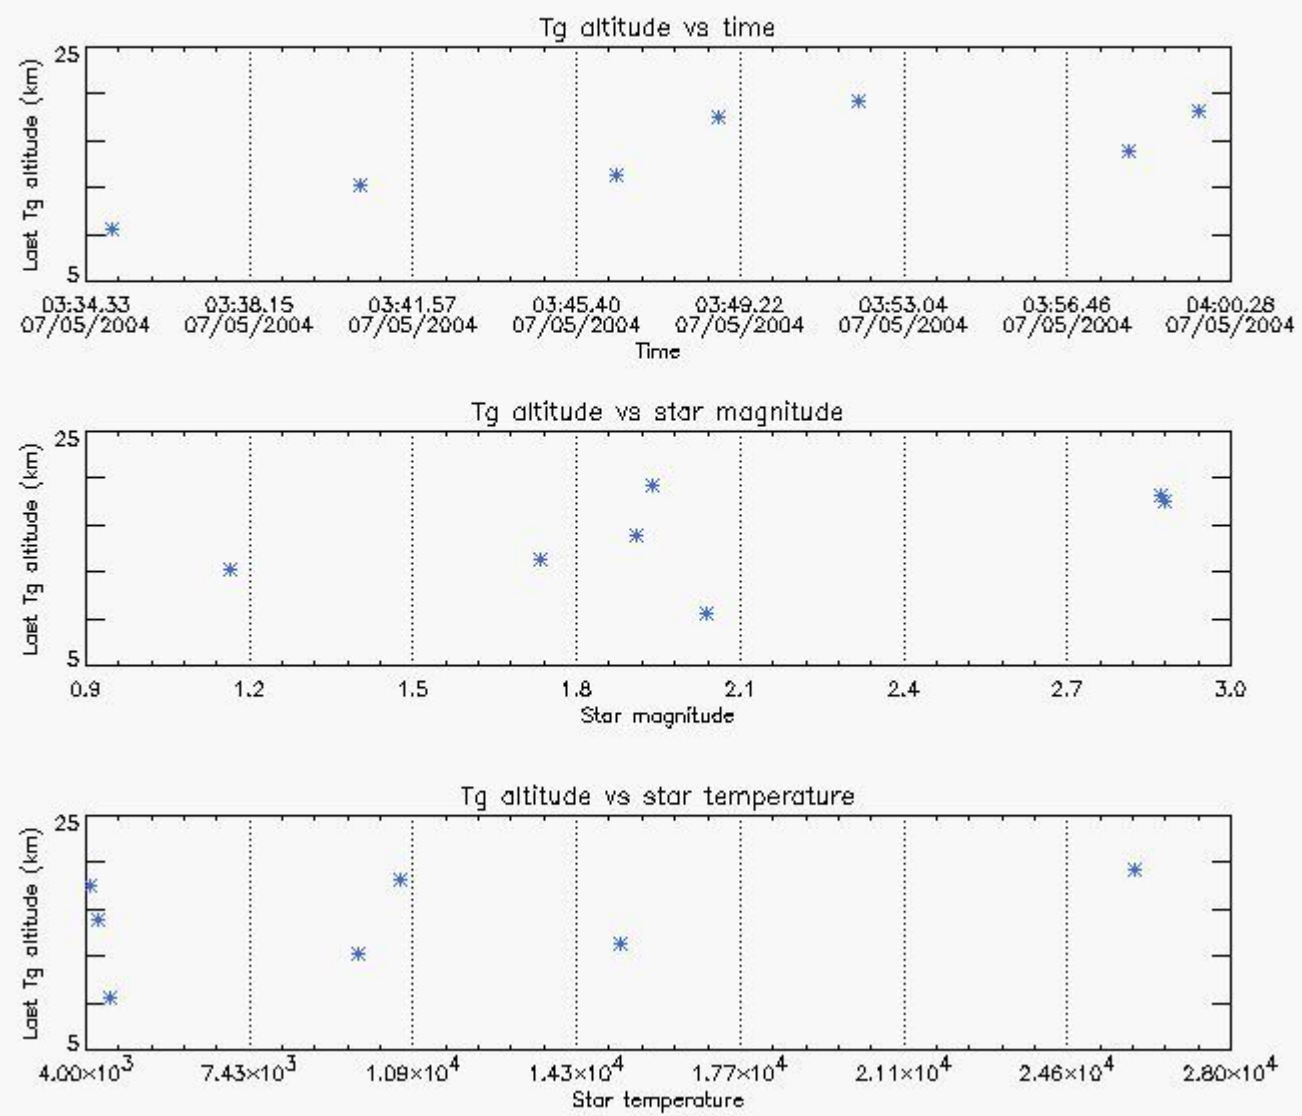

Tangent altitude at which the star is lost

6.3 Plot for BRIGHT limb products