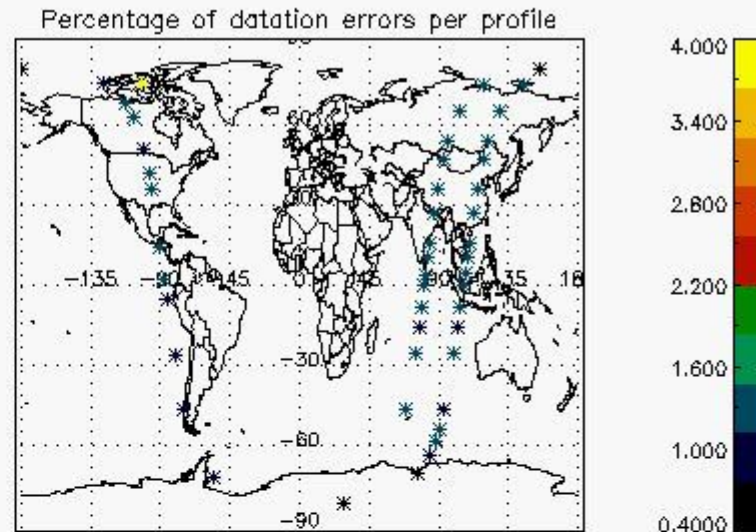

6. Statistics and plot of tangent altitude of the last measurement (DARK & BRIGHT products without errors)

6.1 Statistics on tangent altitude lost:

Statistics	DARK	BRIGHT	TWILIGHT
Mean:	15.964	21.222	13.958
St. deviation:	4.0008	3.9449	3.2122
Maximum:	20.383	28.759	18.414
Minimum:	9.4517	7.9779	10.812
Number of data:	7.0000	37.000	4.0000

6.2 Plot for DARK limb products