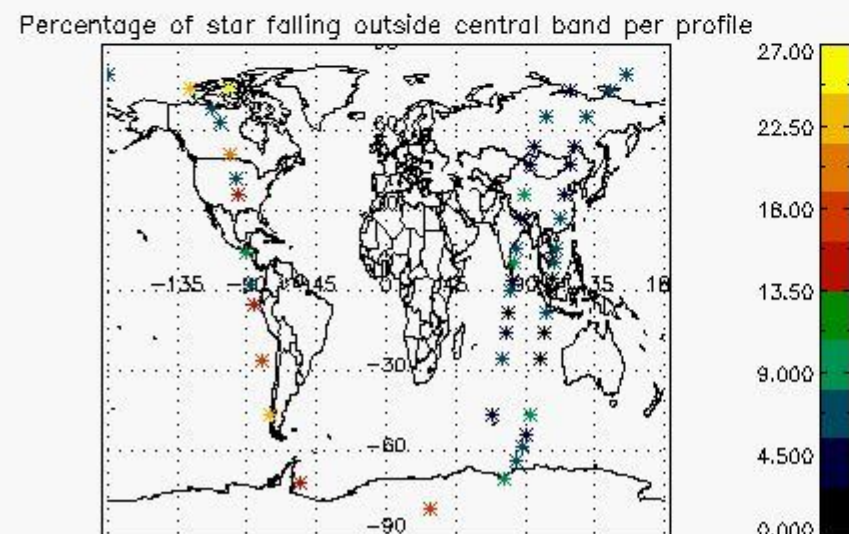

6. Statistics and plot of tangent altitude of the last measurement (DARK & BRIGHT products without errors)

6.1 Statistics on tangent altitude lost:

Statistics	DARK	BRIGHT	TWILIGHT
Mean:	15.964	21.222	13.958
St. deviation:	4.0008	3.9449	3.2122
Maximum:	20.383	28.759	18.414
Minimum:	9.4517	7.9779	10.812
Number of data:	7.0000	37.000	4.0000

6.2 Plot for DARK limb products