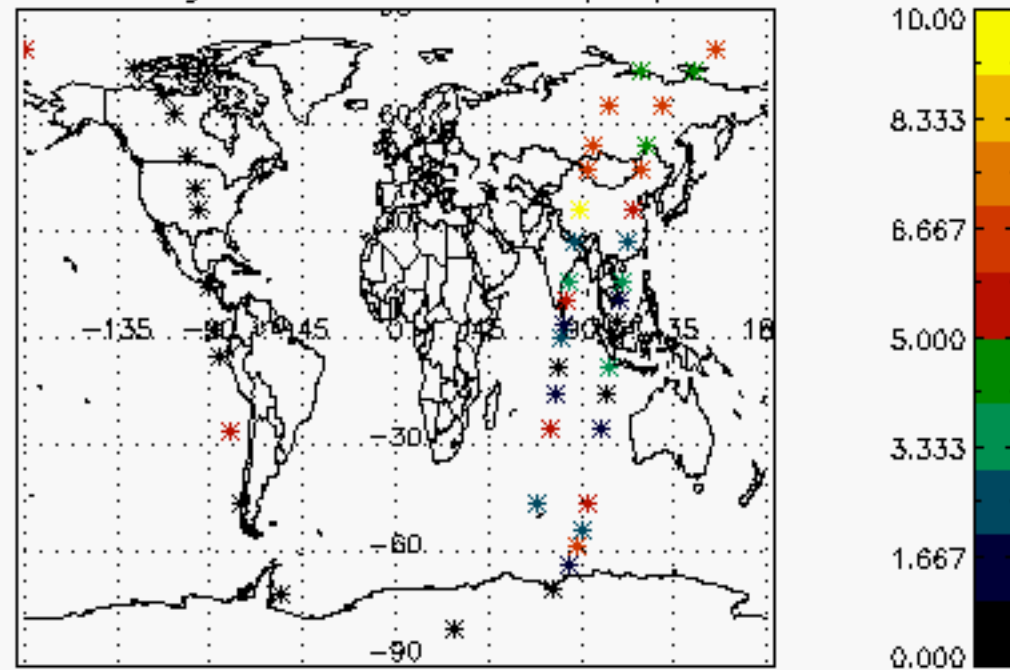

Percentage of cosmic ray hits per profile

Percentage of datation errors per profile

Percentage of star falling outside central band per profile

Percentage of saturation errors per profile

Tangent altitude at which the star is lost