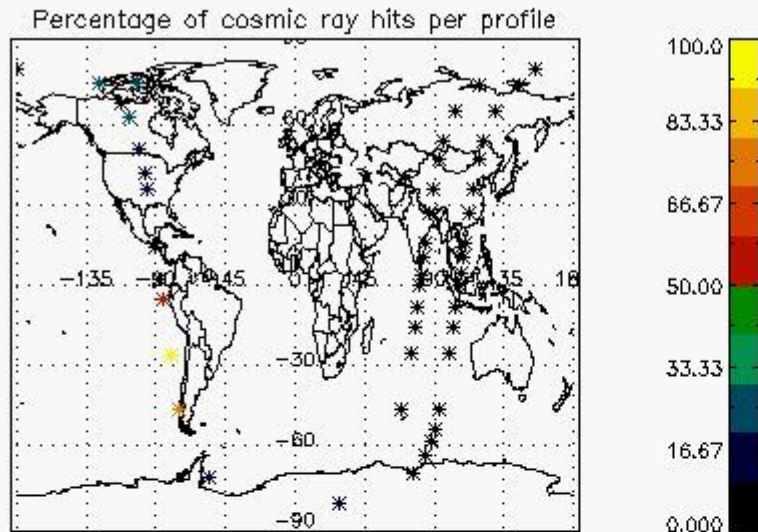

6. Statistics and plot of tangent altitude of the last measurement (DARK & BRIGHT products without errors)

6.1 Statistics on tangent altitude lost:

Statistics	DARK	BRIGHT	TWILIGHT
Mean:	15.964	21.222	13.958
St. deviation:	4.0008	3.9449	3.2122
Maximum:	20.383	28.759	18.414
Minimum:	9.4517	7.9779	10.812
Number of data:	7.0000	37.000	4.0000

6.2 Plot for DARK limb products