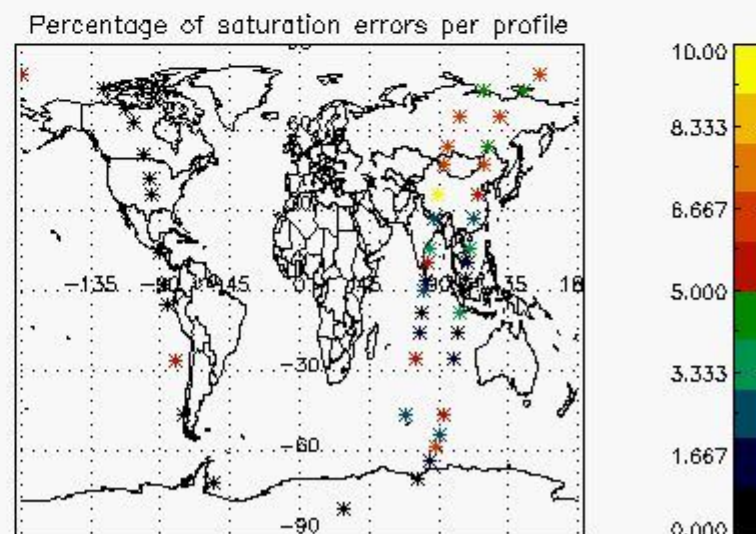

6. Statistics and plot of tangent altitude of the last measurement (DARK & BRIGHT products without errors)

6.1 Statistics on tangent altitude lost:

Statistics	DARK	BRIGHT	TWILIGHT
Mean:	15.964	21.222	13.958
St. deviation:	4.0008	3.9449	3.2122
Maximum:	20.383	28.759	18.414
Minimum:	9.4517	7.9779	10.812
Number of data:	7.0000	37.000	4.0000

6.2 Plot for DARK limb products