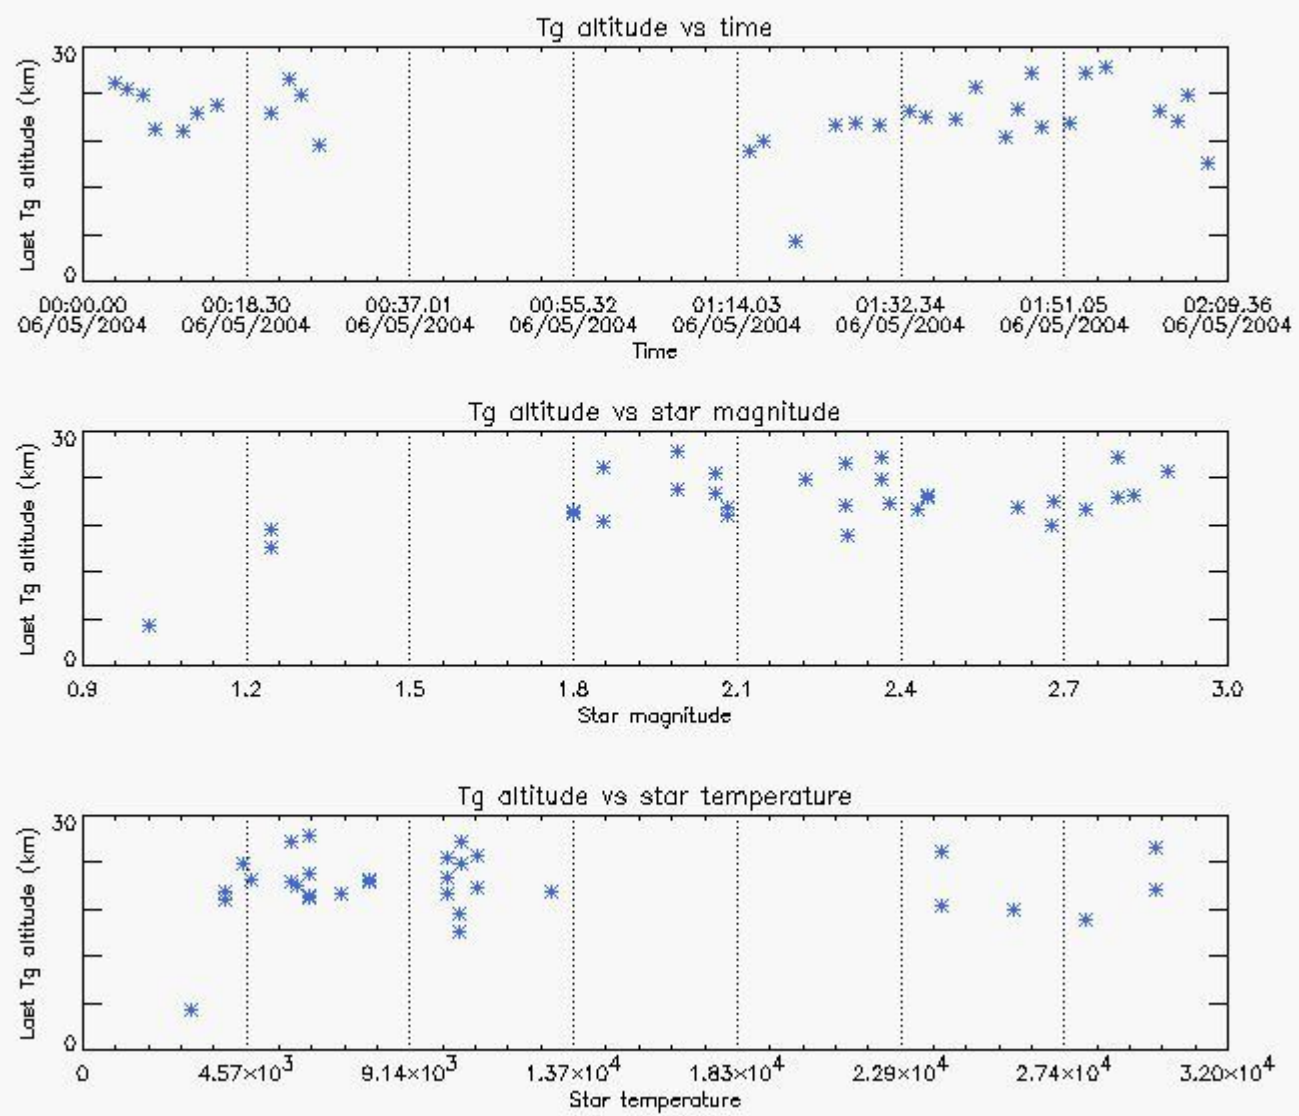

Percentage of saturation errors per profile

6. Statistics and plot of tangent altitude of the last measurement (DARK & BRIGHT products without errors)

6.1 Statistics on tangent altitude lost:

Statistics	DARK	BRIGHT	TWILIGHT
Mean:	15.108	21.146	13.727
St. deviation:	3.3221	4.1872	3.1243
Maximum:	19.504	27.522	19.559
Minimum:	9.8362	5.2536	10.209
Number of data:	11.000	32.000	7.0000

6.2 Plot for DARK limb products

Tangent altitude at which the star is lost

6.3 Plot for BRIGHT limb products

Tangent altitude at which the star is lost

6.3 Plot for TWILIGHT limb products

Tangent altitude at which the star is lost