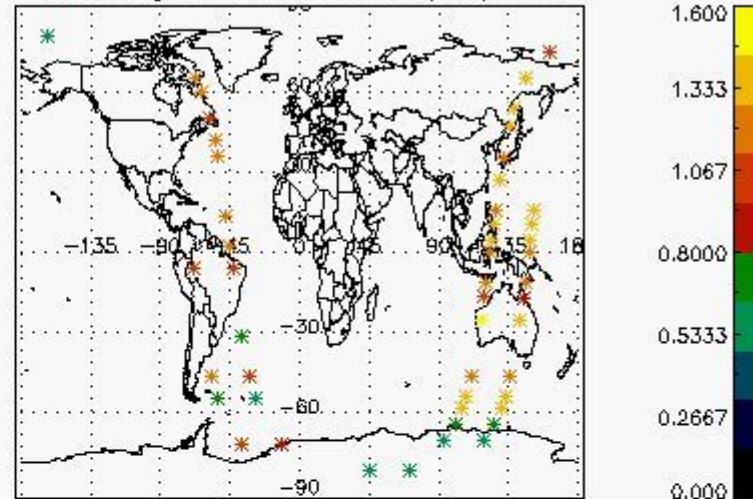

5.2 Plot quality information per product (time dependant)

5.3 Plot quality information per product (world map)

Percentage of cosmic ray hits per profile

Percentage of datation errors per profile

Percentage of star falling outside central band per profile