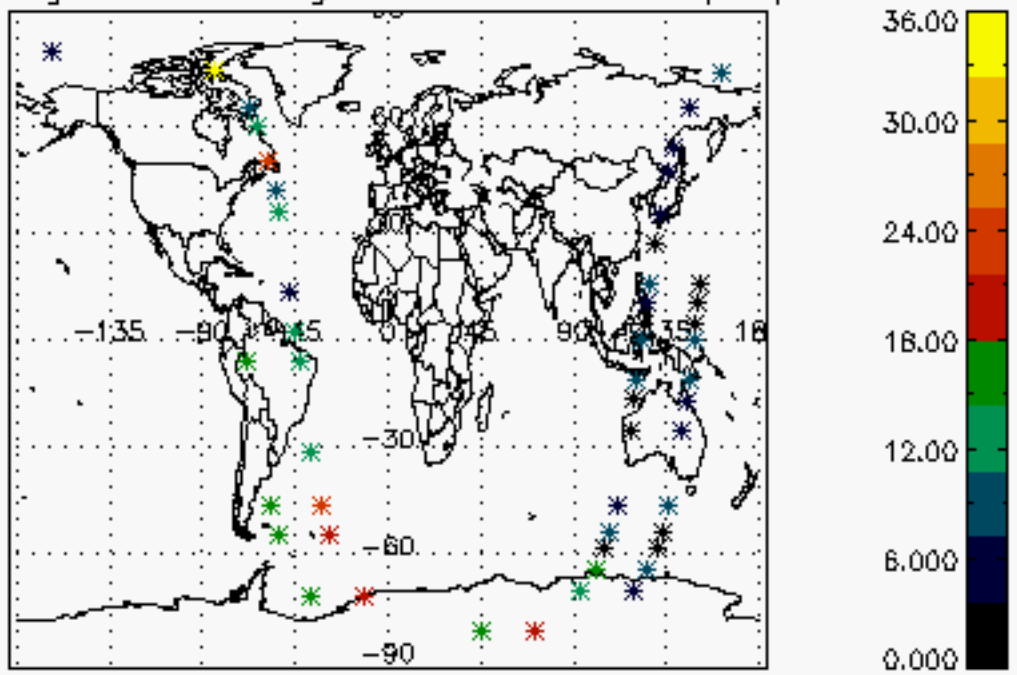

Percentage of star falling outside central band per profile