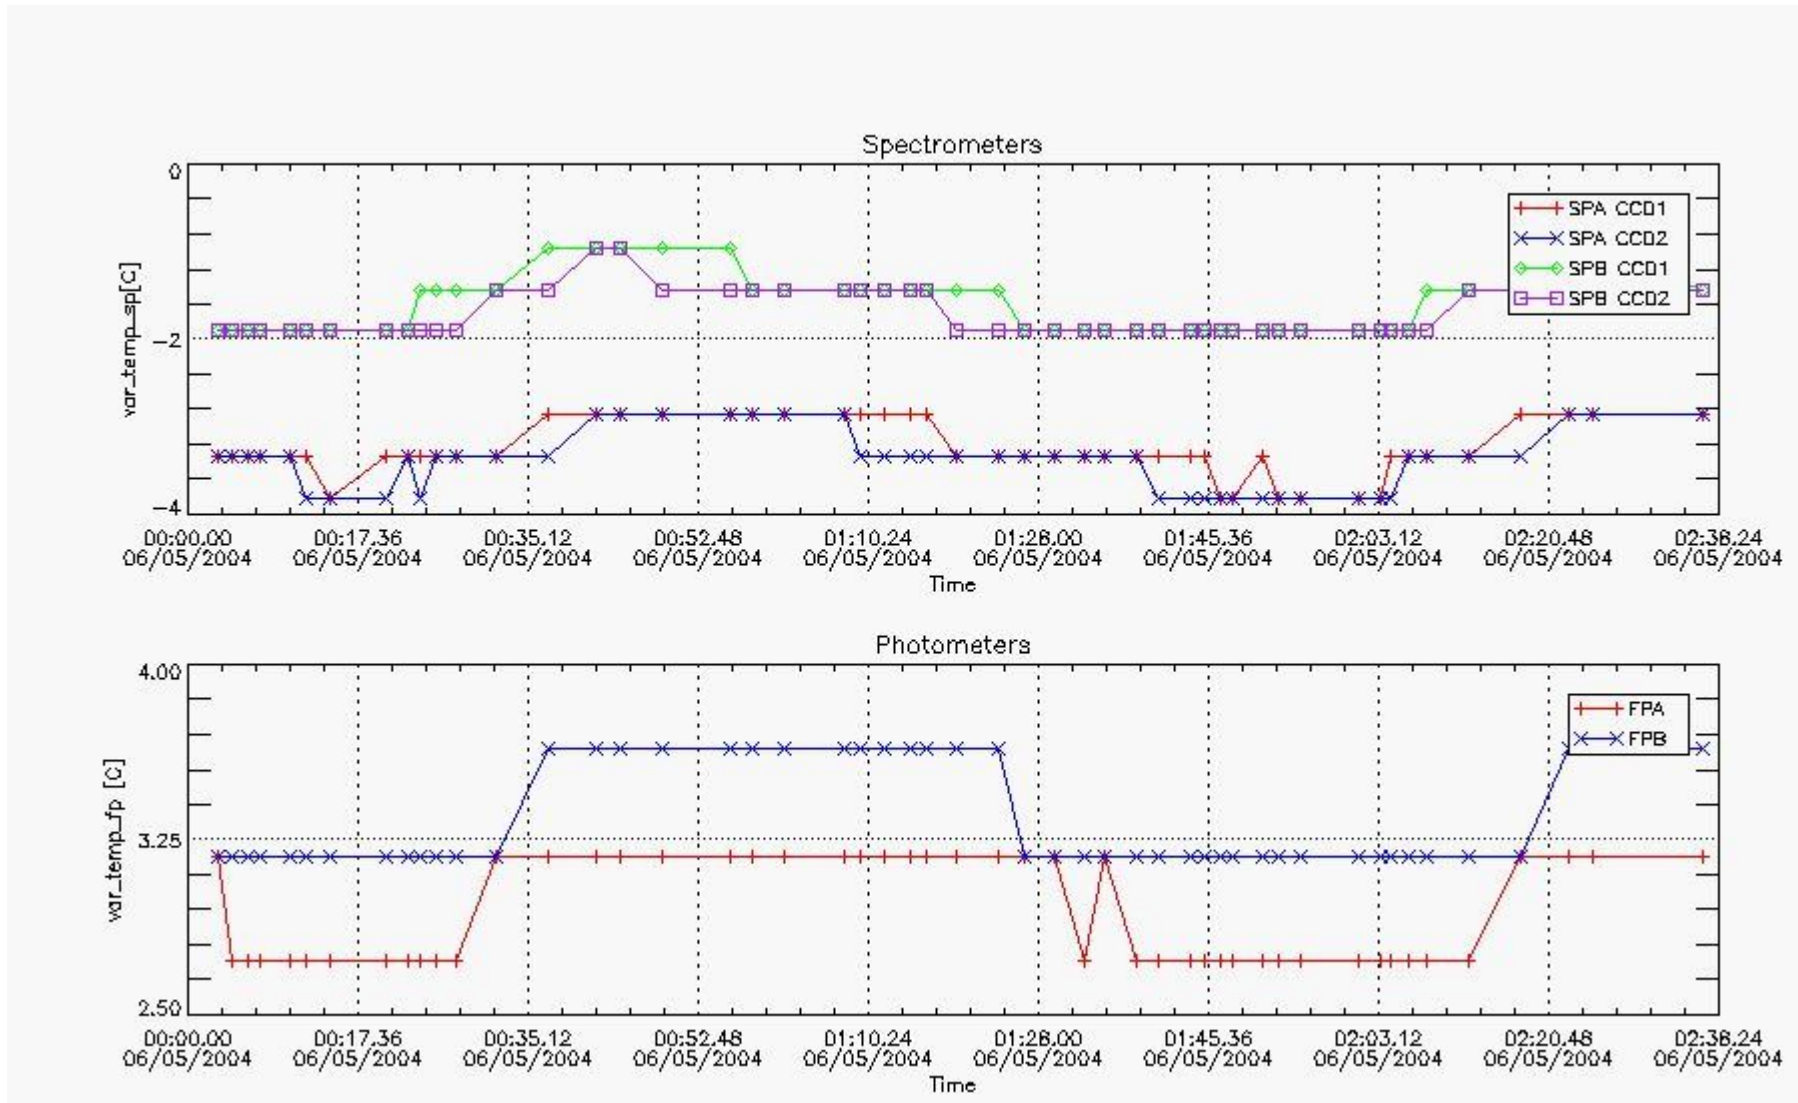

3. Plot of GOMOS spectrometers and photometers temperatures from level 1b data

4. Overview of dark signal processing per product

The Dark Charge (DC) is a temperature-dependant signal added to the useful measurements and it is therefore subtracted from them during the processing. There are two phenomena that produce a continuous increase of the DC: the "hot pixels" (a pixel is "hot" when its DC exceeds by a significant amount its value measured on ground at the same temperature) and the "Random Telegraphic Signal" (abrupt change positive or negative of the CCD pixel signal, random in time, affecting only the DC part of the signal and not the photon generated signal).

In this section a list of products that did not use the Dark Sky Area (DSA) observation for the DC computation is given. It is also provided the mean DC plot per product for dark limb products with no error flag set.

4.1 All products used the DSA observation for the DC computation

4.2 Plot of mean dark charges per product: only products in DARK limb conditions without errors are used