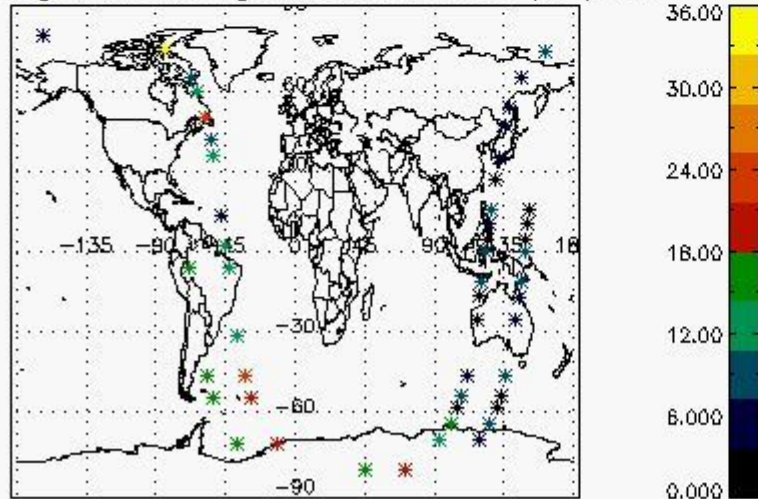

5.2 Plot quality information per product (time dependant)

5.3 Plot quality information per product (world map)

Percentage of cosmic ray hits per profile

Percentage of datation errors per profile

Percentage of star falling outside central band per profile

Percentage of saturation errors per profile

6. Statistics and plot of tangent altitude of the last measurement (DARK & BRIGHT products without errors)

6.1 Statistics on tangent altitude lost:

Statistics	DARK	BRIGHT	TWILIGHT
Mean:	15.108	21.146	13.727
St. deviation:	3.3221	4.1872	3.1243
Maximum:	19.504	27.522	19.559
Minimum:	9.8362	5.2536	10.209
Number of data:	11.000	32.000	7.0000