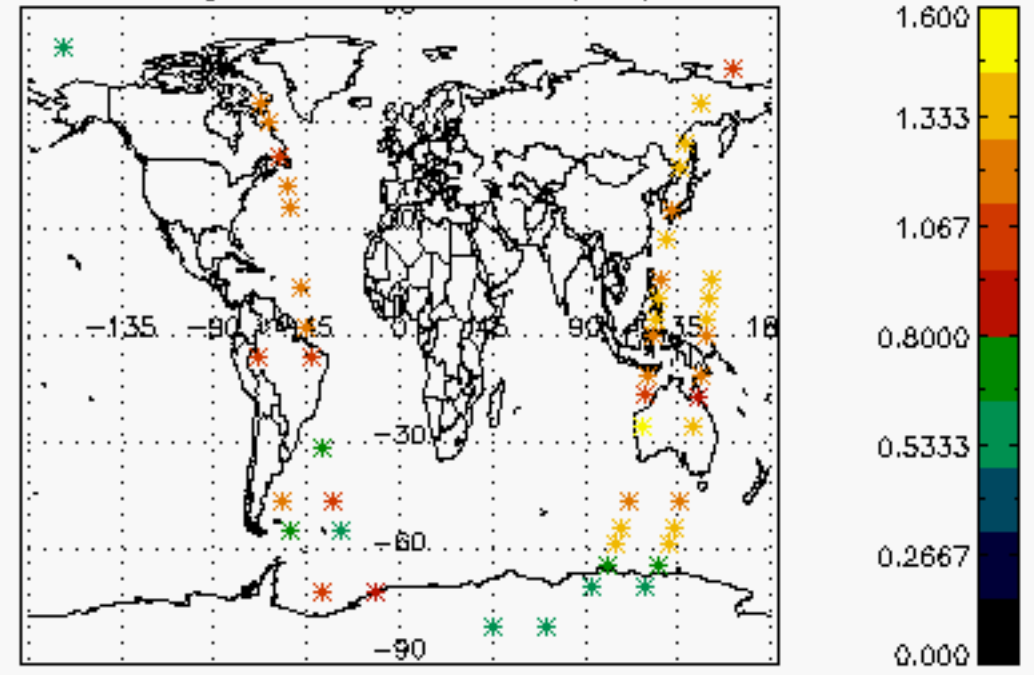

Percentage of datation errors per profile