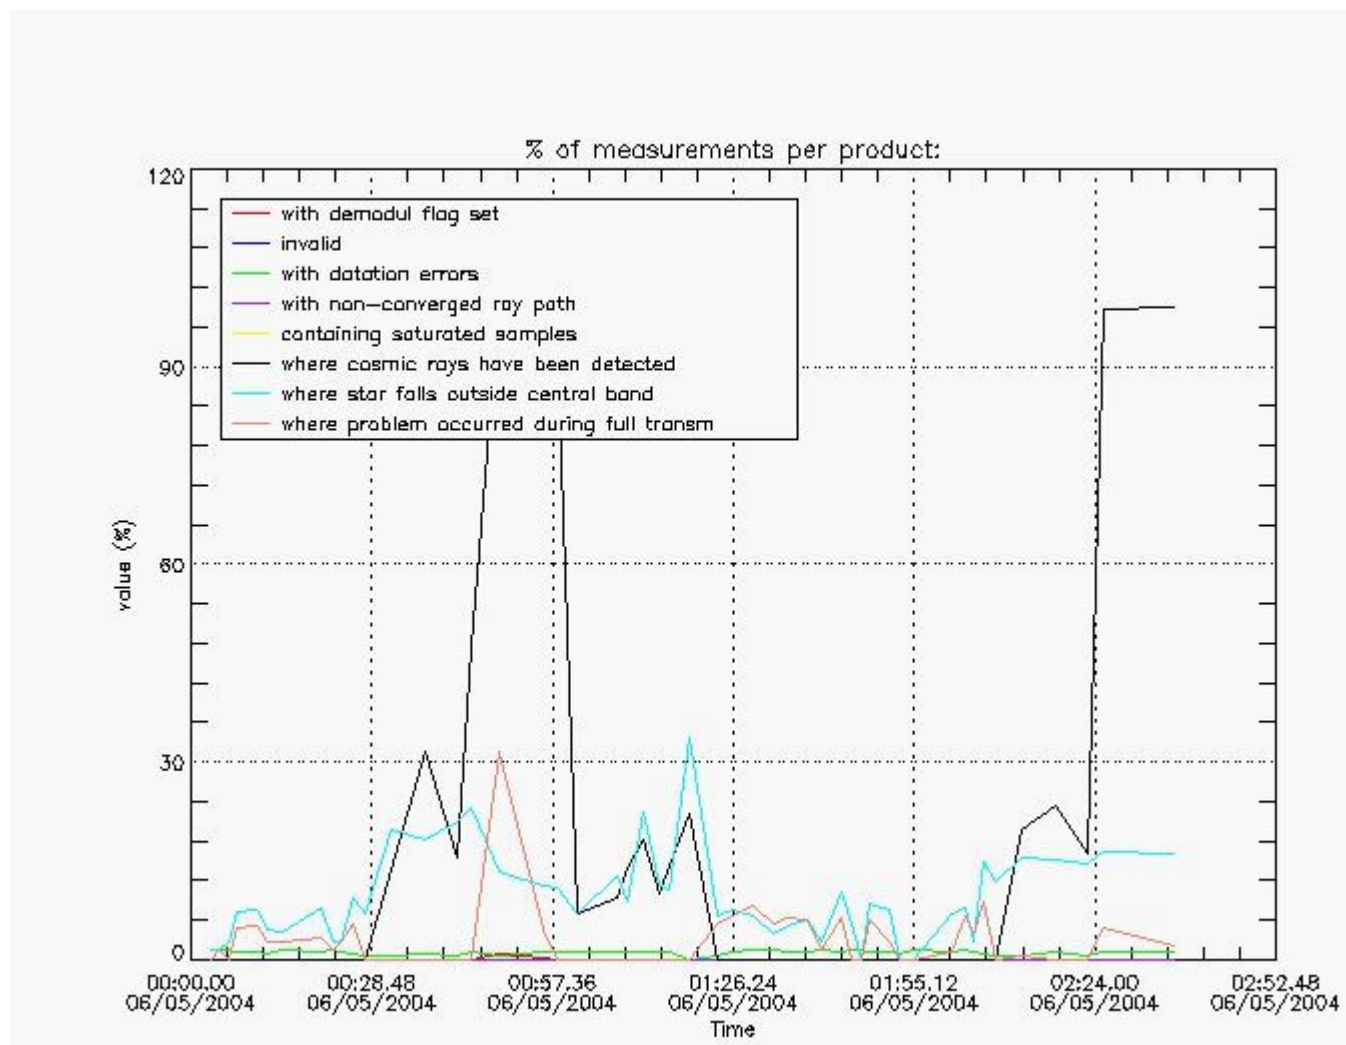

At least one measurement with demodulation flag set:	10.0000 %
Reference spectrum computed from DB:	0.00000 %
Reference spectrum with small number of measurements:	0.00000 %
SATU data not used:	0.00000 %

5.2 Plot quality information per product (time dependant)

5.3 Plot quality information per product (world map)