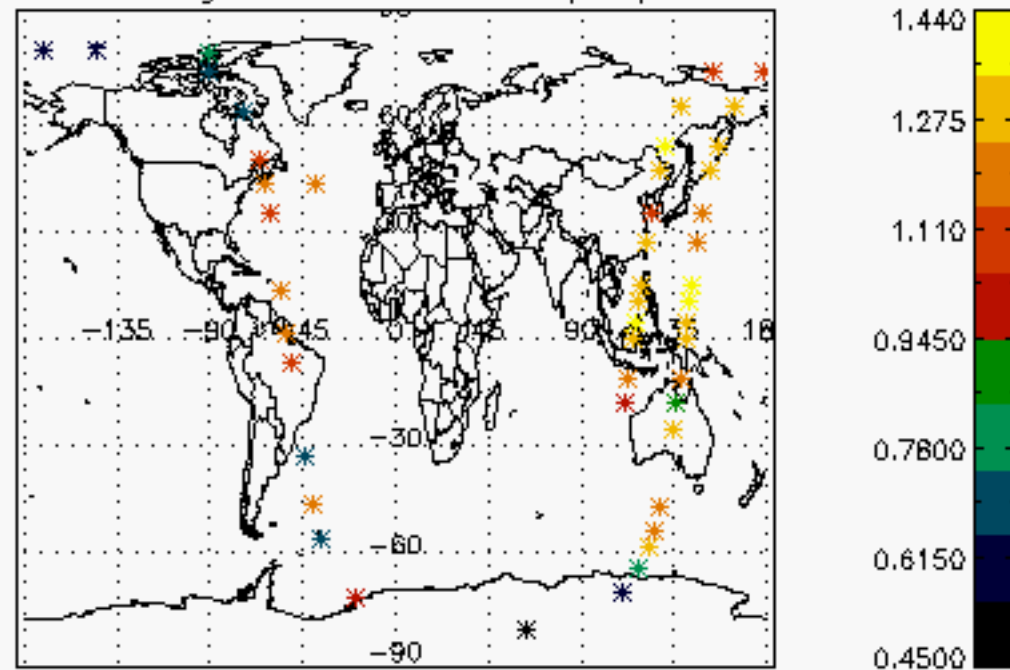

Percentage of datation errors per profile