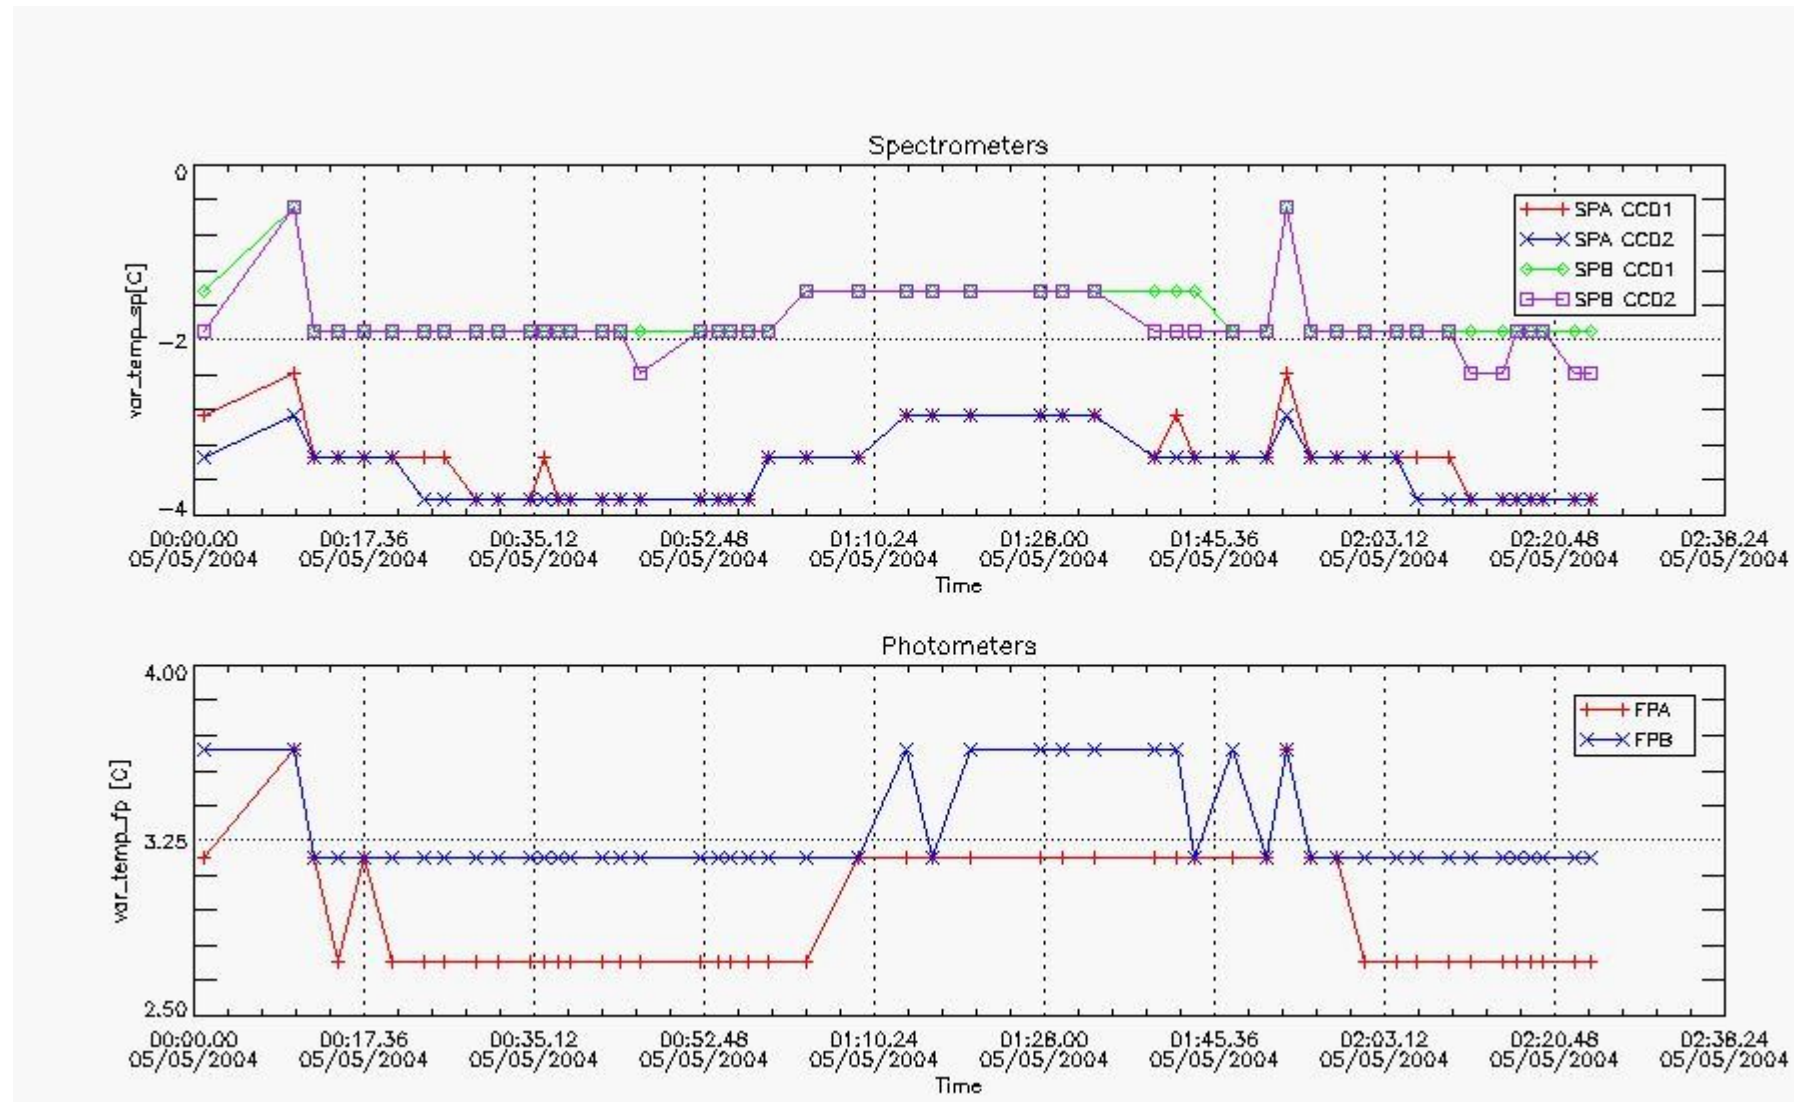

3. Plot of GOMOS spectrometers and photometers temperatures from level 1b data

4. Overview of dark signal processing per product

The Dark Charge (DC) is a temperature-dependant signal added to the useful measurements and it is therefore subtracted from them during the processing. There are two phenomena that produce a continuous increase of the DC: the "hot pixels" (a pixel is "hot" when its DC exceeds by a significant amount its value measured on ground at the same temperature) and the "Random Telegraphic Signal" (abrupt change positive or negative of the CCD pixel signal, random in time, affecting only the DC part of the signal and not the photon generated signal).

In this section a list of products that did not use the Dark Sky Area (DSA) observation for the DC computation is given. It is also provided the mean DC plot per product for dark limb products with no error flag set.

4.1 All products used the DSA observation for the DC computation

4.2 Plot of mean dark charges per product: only products in DARK limb conditions without errors are used