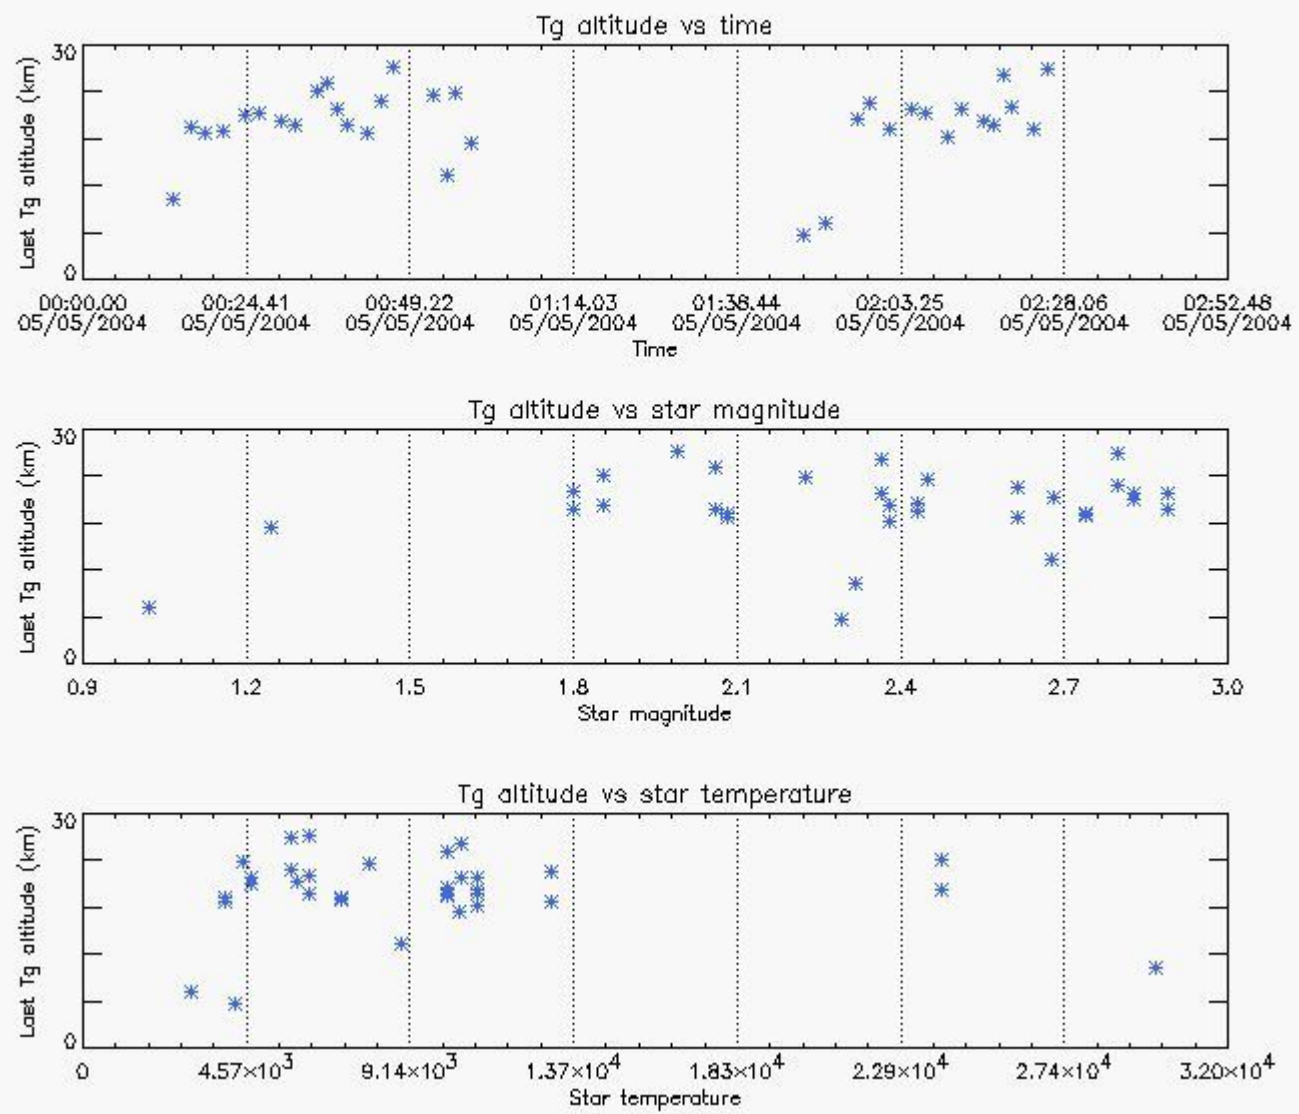

Percentage of saturation errors per profile

6. Statistics and plot of tangent altitude of the last measurement (DARK & BRIGHT products without errors)

6.1 Statistics on tangent altitude lost:

Statistics	DARK	BRIGHT	TWILIGHT
Mean:	15.562	20.017	14.991
St. deviation:	3.1058	4.8180	2.6132
Maximum:	20.156	27.241	18.663
Minimum:	12.243	5.6966	12.087
Number of data:	7.0000	34.000	6.0000

6.2 Plot for DARK limb products

Tangent altitude at which the star is lost

6.3 Plot for BRIGHT limb products

Tangent altitude at which the star is lost

6.3 Plot for TWILIGHT limb products

Tangent altitude at which the star is lost