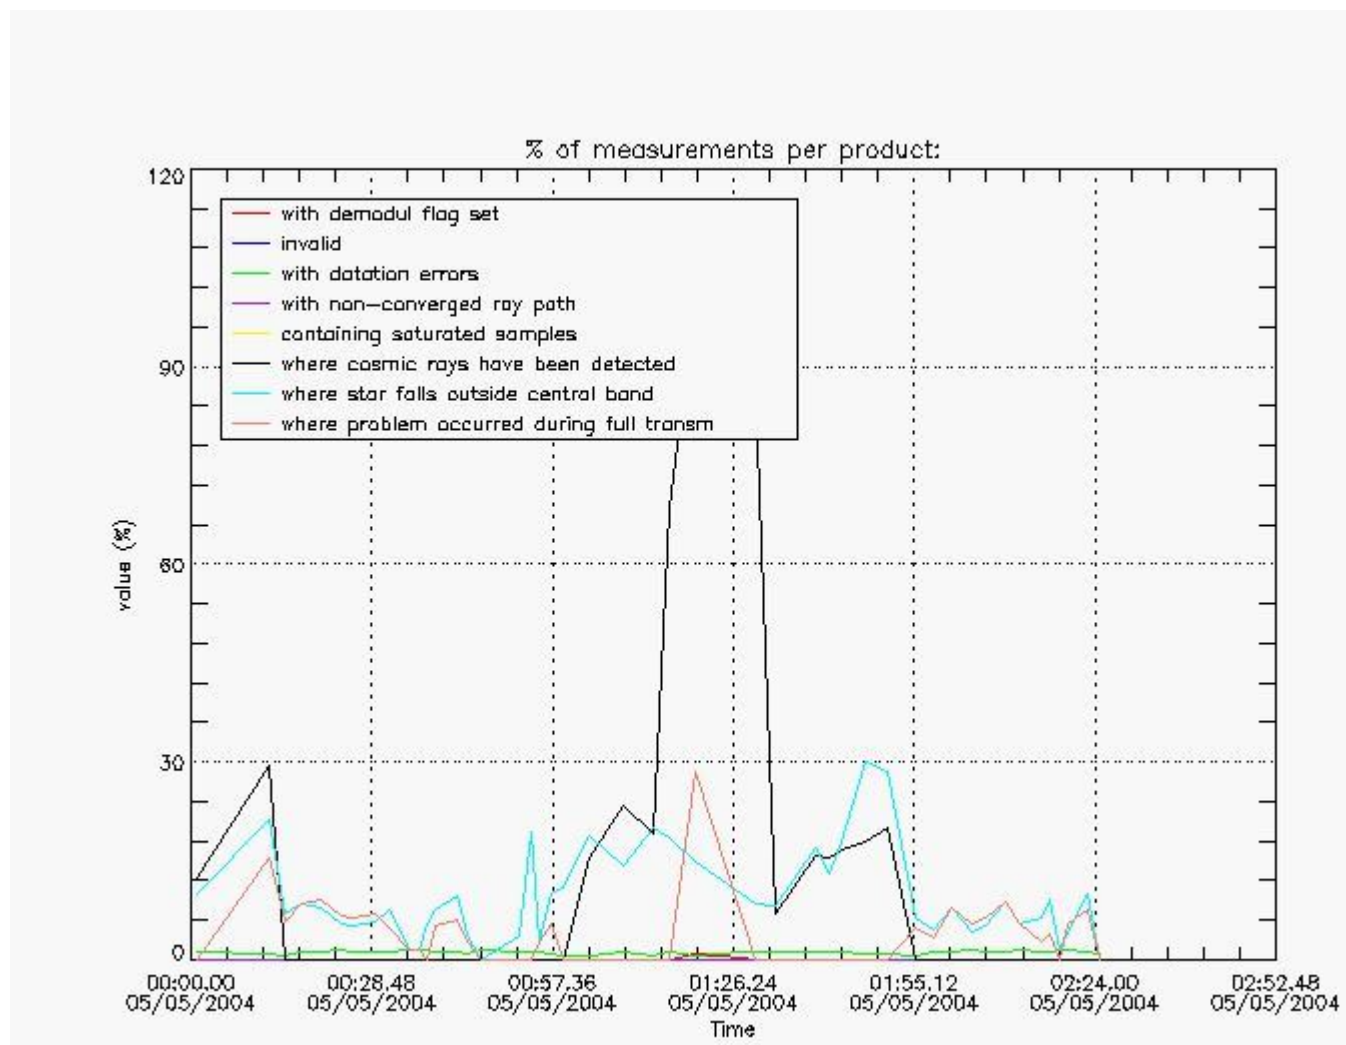

At least one measurement with demodulation flag set:	4.25532 %
Reference spectrum computed from DB:	0.00000 %
Reference spectrum with small number of measurements:	0.00000 %
SATU data not used:	0.00000 %

5.2 Plot quality information per product (time dependant)

5.3 Plot quality information per product (world map)