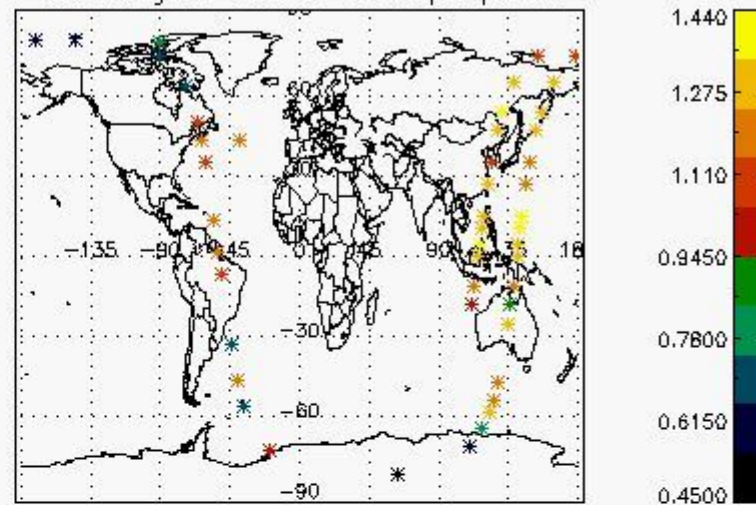

5.2 Plot quality information per product (time dependant)

5.3 Plot quality information per product (world map)

Percentage of cosmic ray hits per profile

Percentage of datation errors per profile

Percentage of star falling outside central band per profile