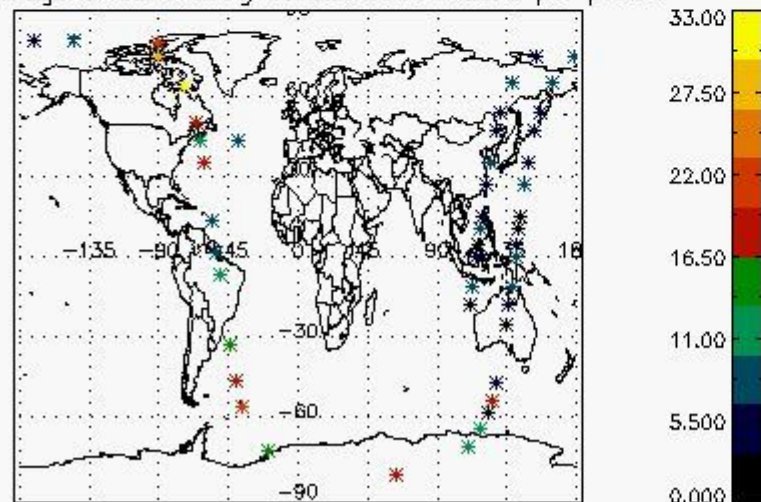

5.2 Plot quality information per product (time dependant)

5.3 Plot quality information per product (world map)

Percentage of cosmic ray hits per profile

Percentage of datation errors per profile

Percentage of star falling outside central band per profile