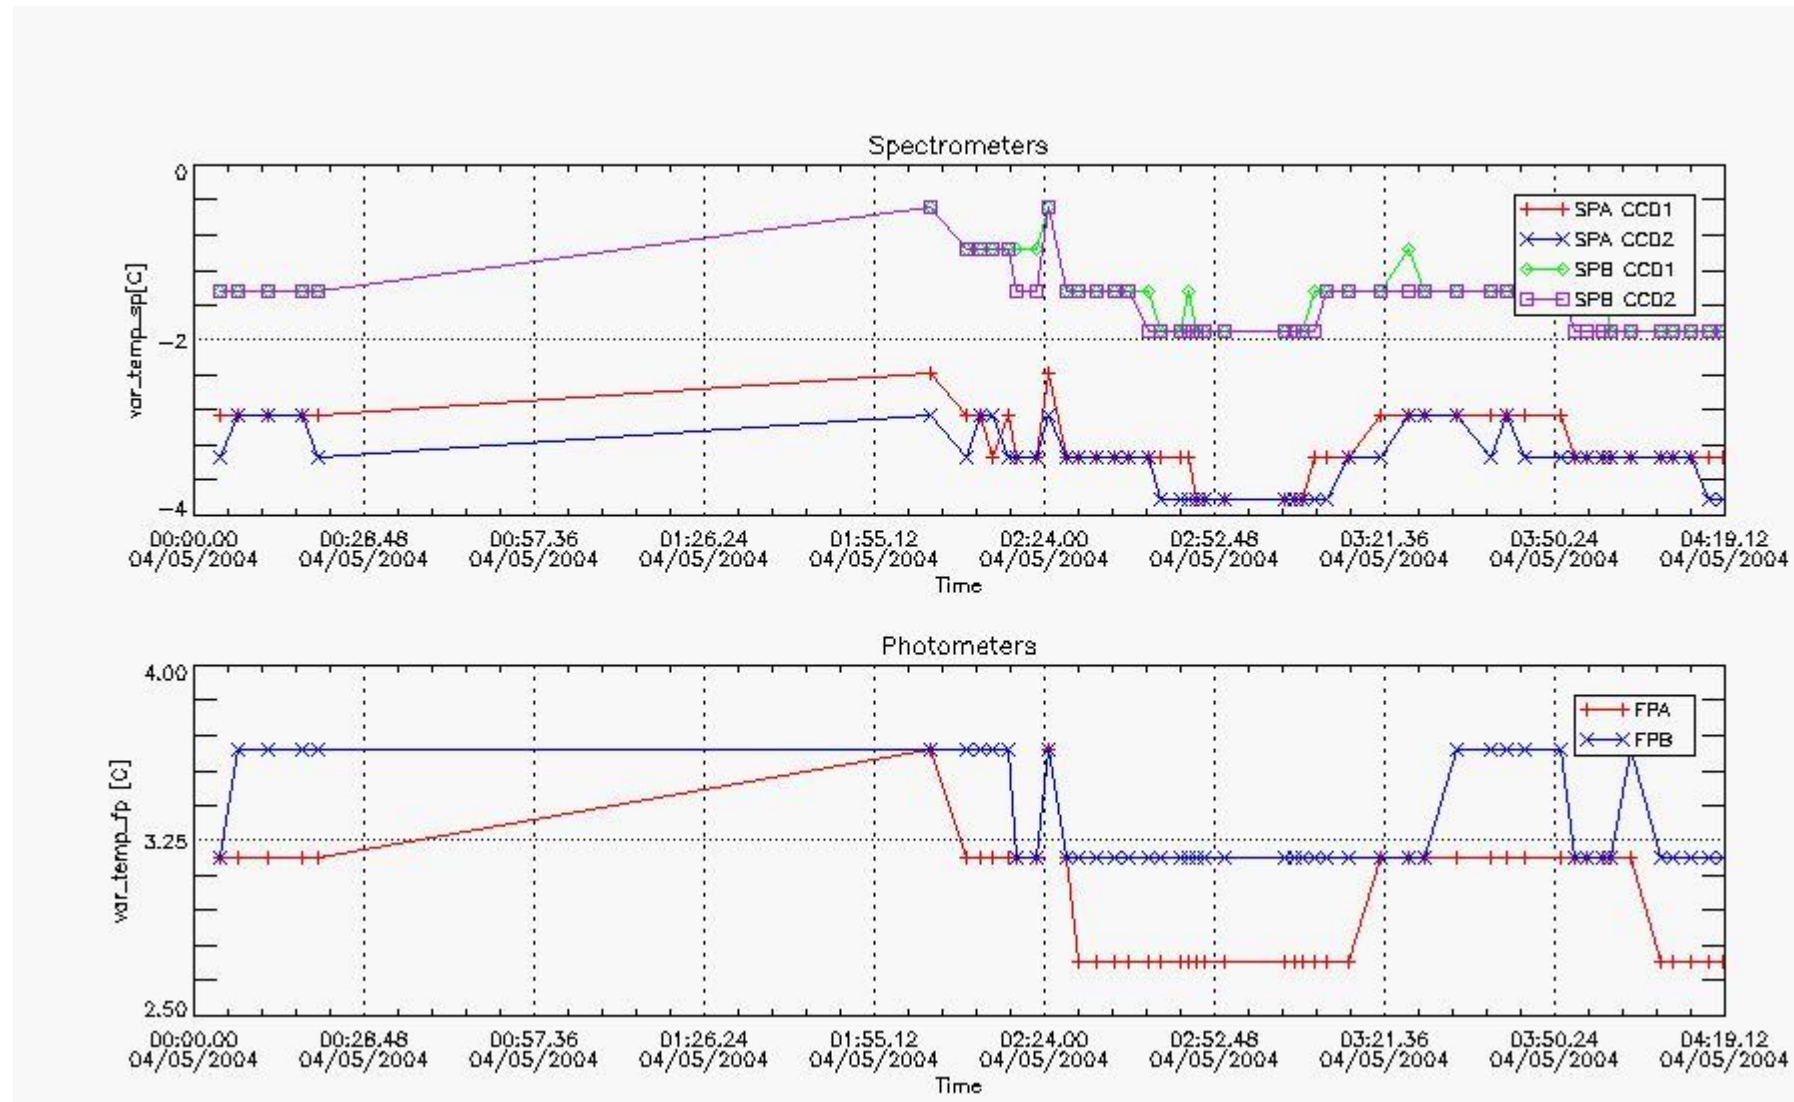

3. Plot of GOMOS spectrometers and photometers temperatures from level 1b data

4. Overview of dark signal processing per product

The Dark Charge (DC) is a temperature-dependant signal added to the useful measurements and it is therefore subtracted from them during the processing. There are two phenomena that produce a continuous increase of the DC: the "hot pixels" (a pixel is "hot" when its DC exceeds by a significant amount its value measured on ground at the same temperature) and the "Random Telegraphic Signal" (abrupt change positive or negative of the CCD pixel signal, random in time, affecting only the DC part of the signal and not the photon generated signal).

In this section a list of products that did not use the Dark Sky Area (DSA) observation for the DC computation is given. It is also provided the mean DC plot per product for dark limb products with no error flag set.

4.1 These products did not use the DSA observation for DC computation:

Product name	DC information
GOM_TRA_1PNPDE20040504_020434_000000442026_00304_11380_0000.N1	DC map with no T dep. (12)
GOM_TRA_1PNPDE20040504_021055_000000402026_00304_11380_0001.N1	DC map used (0)
GOM_TRA_1PNPDE20040504_021307_000000412026_00304_11380_0002.N1	DC map used (0)
GOM_TRA_1PNPDE20040504_021505_000000452026_00304_11380_0003.N1	DC map used (0)
GOM_TRA_1PNPDE20040504_021746_000000432026_00304_11380_0004.N1	DC map used (0)
GOM_TRA_1PNPDE20040504_021916_000000422026_00304_11380_0005.N1	DC map used (0)
GOM_TRA_1PNPDE20040504_022230_000000662026_00304_11380_0006.N1	DC map used (0)

4.2 Plot of mean dark charges per product: only products in DARK limb conditions without errors are used