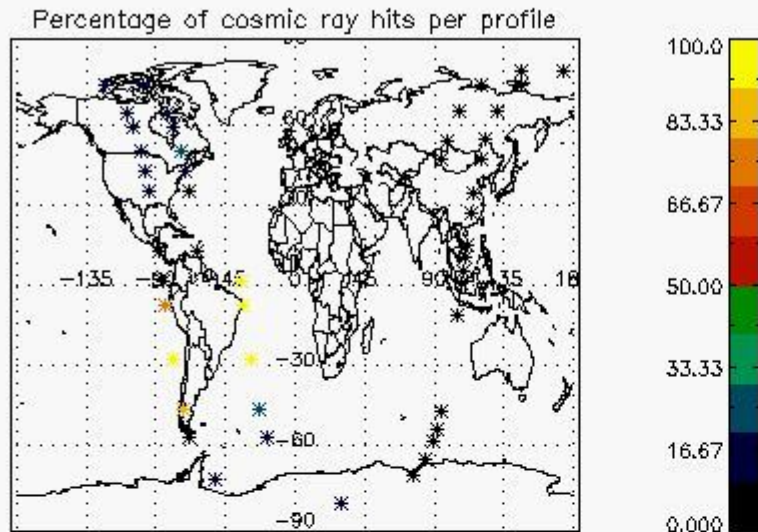

6. Statistics and plot of tangent altitude of the last measurement (DARK & BRIGHT products without errors)

6.1 Statistics on tangent altitude lost:

Statistics	DARK	BRIGHT	TWILIGHT
Mean:	14.142	20.012	14.125
St. deviation:	4.0144	5.0152	3.8781
Maximum:	20.561	29.957	18.639
Minimum:	10.173	6.2415	7.9747
Number of data:	14.000	27.000	7.0000

6.2 Plot for DARK limb products