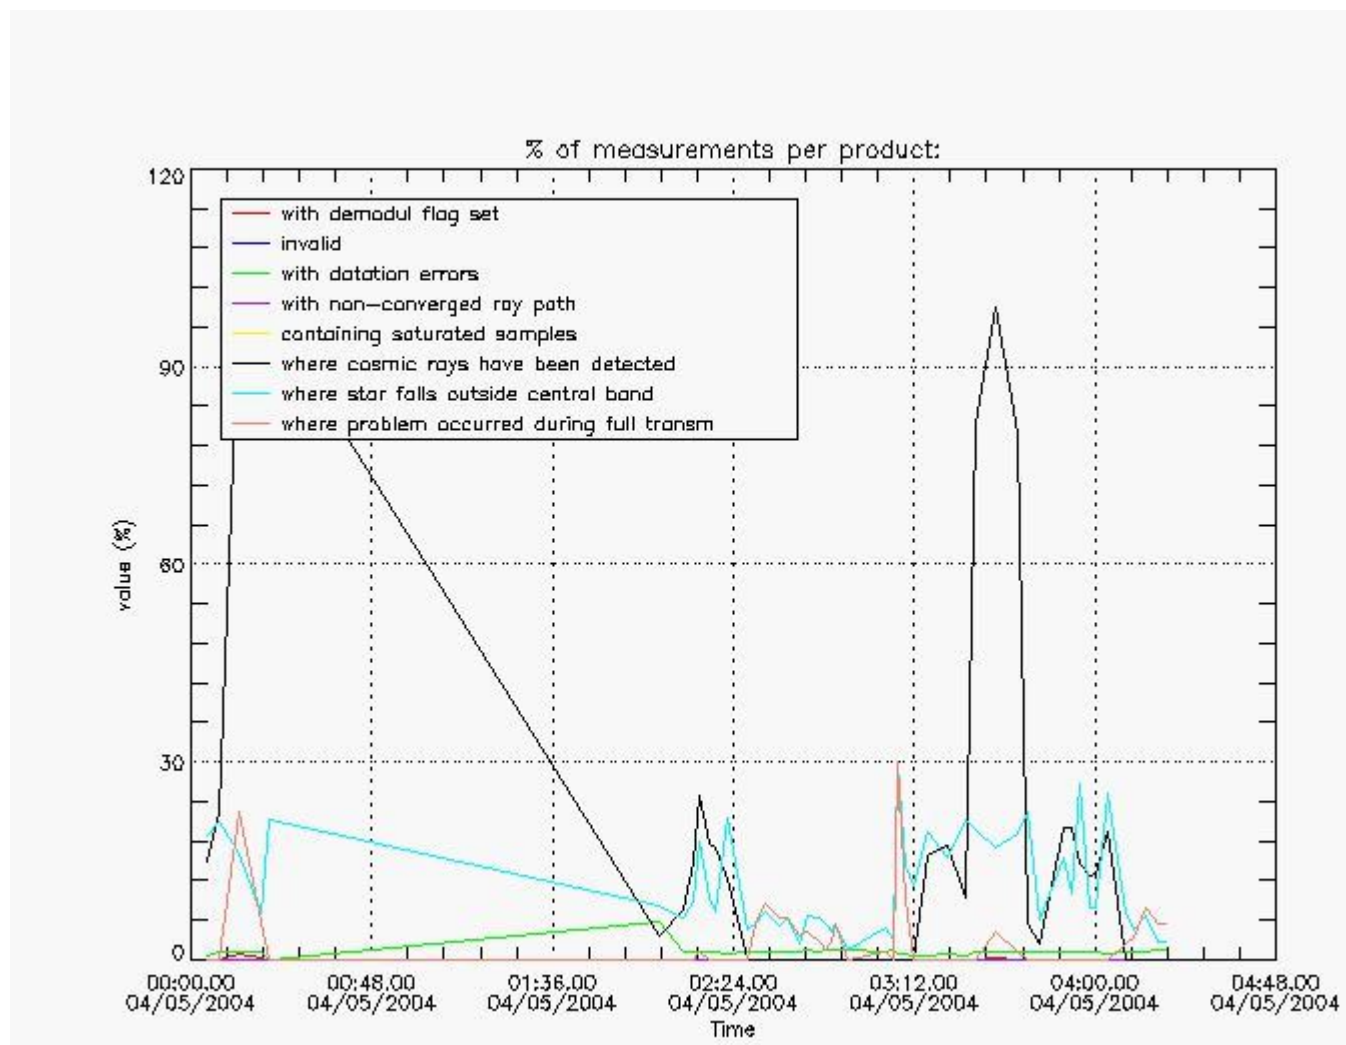

At least one measurement with demodulation flag set:	20.8333 %
Reference spectrum computed from DB:	0.00000 %
Reference spectrum with small number of measurements:	0.00000 %
SATU data not used:	0.00000 %

5.2 Plot quality information per product (time dependant)

5.3 Plot quality information per product (world map)