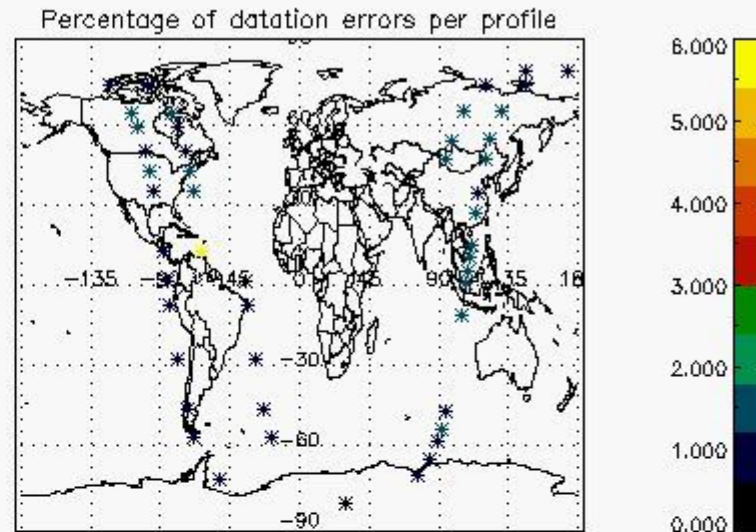

6. Statistics and plot of tangent altitude of the last measurement (DARK & BRIGHT products without errors)

6.1 Statistics on tangent altitude lost:

Statistics	DARK	BRIGHT	TWILIGHT
Mean:	14.142	20.012	14.125
St. deviation:	4.0144	5.0152	3.8781
Maximum:	20.561	29.957	18.639
Minimum:	10.173	6.2415	7.9747
Number of data:	14.000	27.000	7.0000

6.2 Plot for DARK limb products