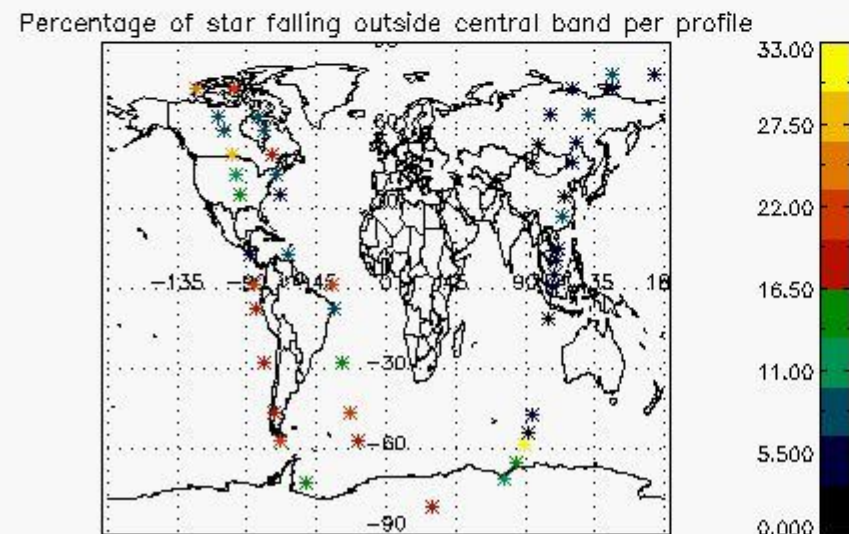

6. Statistics and plot of tangent altitude of the last measurement (DARK & BRIGHT products without errors)

6.1 Statistics on tangent altitude lost:

Statistics	DARK	BRIGHT	TWILIGHT
Mean:	14.142	20.012	14.125
St. deviation:	4.0144	5.0152	3.8781
Maximum:	20.561	29.957	18.639
Minimum:	10.173	6.2415	7.9747
Number of data:	14.000	27.000	7.0000

6.2 Plot for DARK limb products