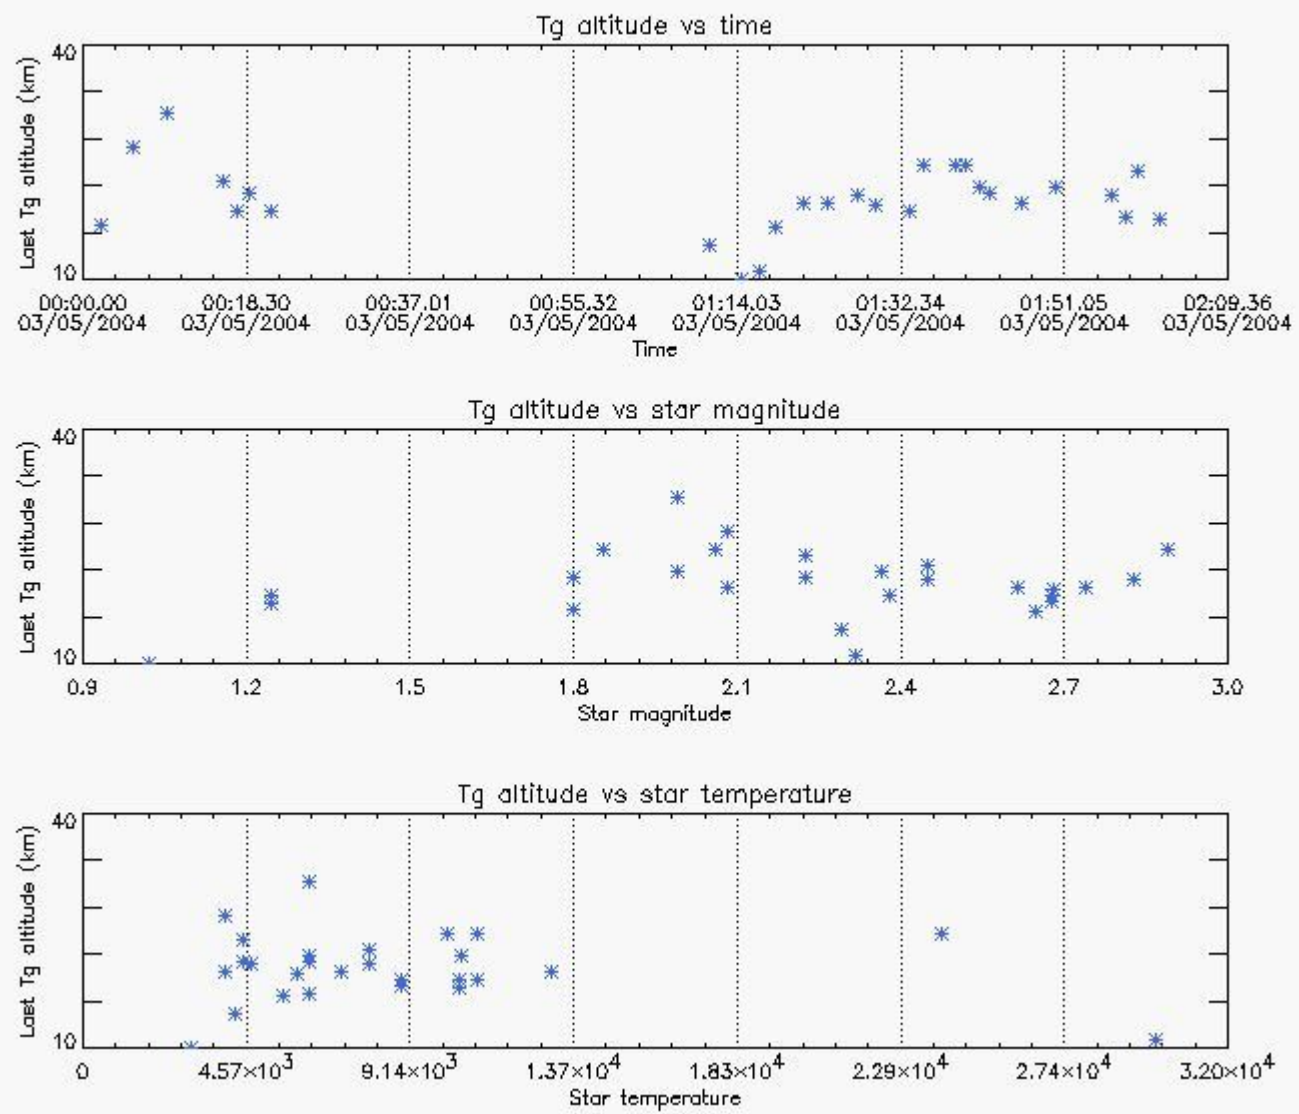

6.1 Statistics on tangent altitude lost:

Statistics	DARK	BRIGHT	TWILIGHT
Mean:	15.567	20.187	13.539
St. deviation:	4.2457	4.4502	4.2275
Maximum:	20.260	31.215	19.402
Minimum:	8.2678	10.029	6.8126
Number of data:	15.000	27.000	7.0000

6.2 Plot for DARK limb products

Tangent altitude at which the star is lost

6.3 Plot for BRIGHT limb products

Tangent altitude at which the star is lost

6.3 Plot for TWILIGHT limb products

Tangent altitude at which the star is lost