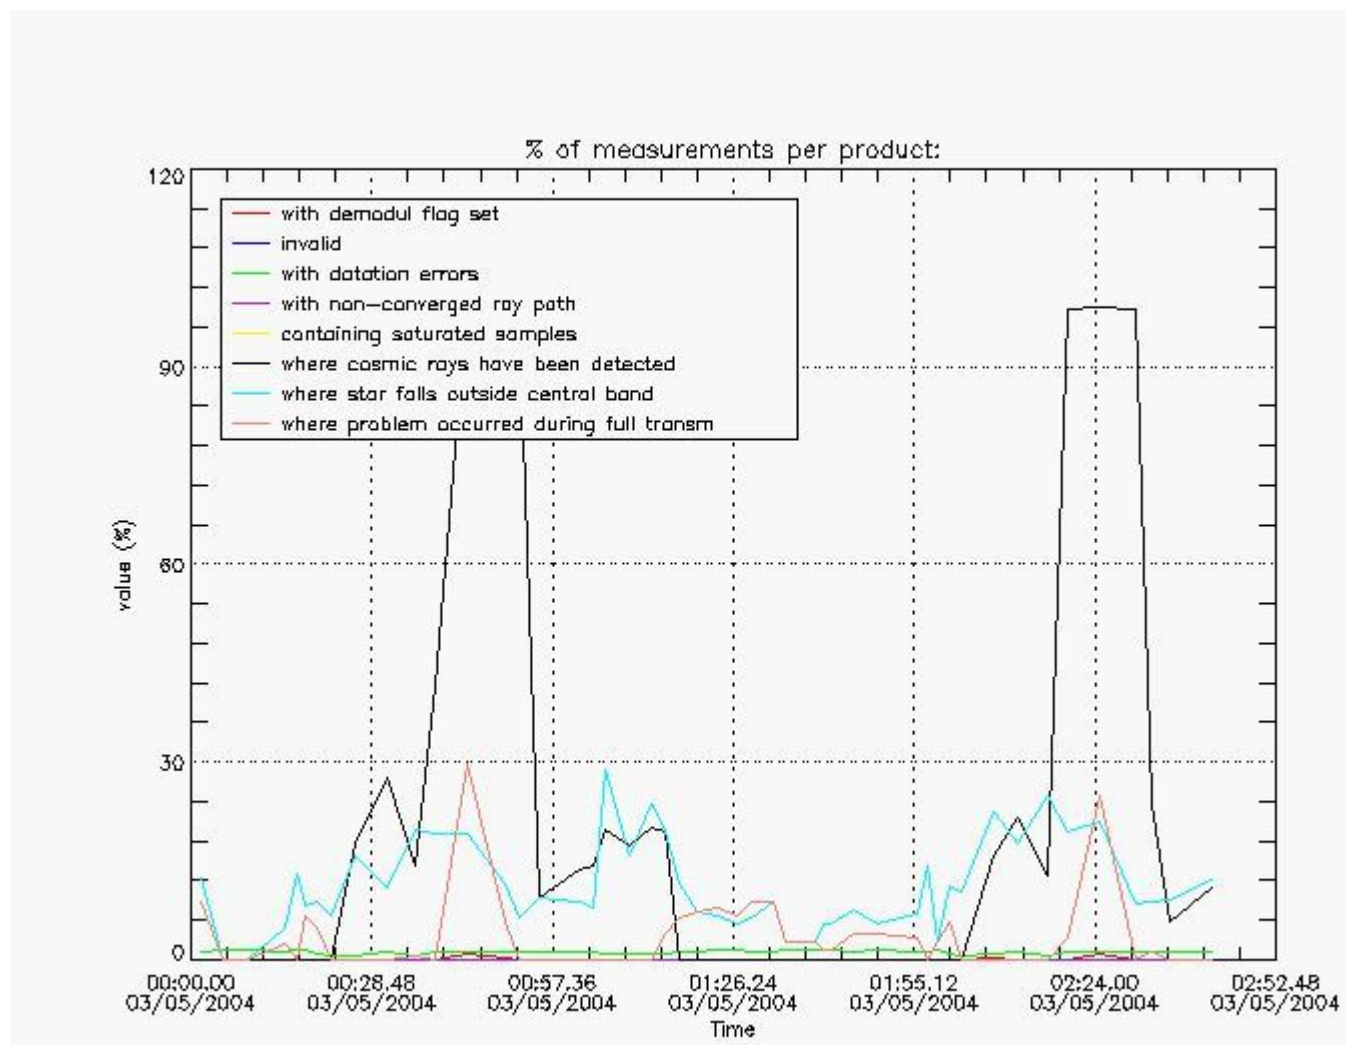

At least one measurement with demodulation flag set:	12.2449 %
Reference spectrum computed from DB:	0.00000 %
Reference spectrum with small number of measurements:	0.00000 %
SATU data not used:	0.00000 %

5.2 Plot quality information per product (time dependant)

5.3 Plot quality information per product (world map)