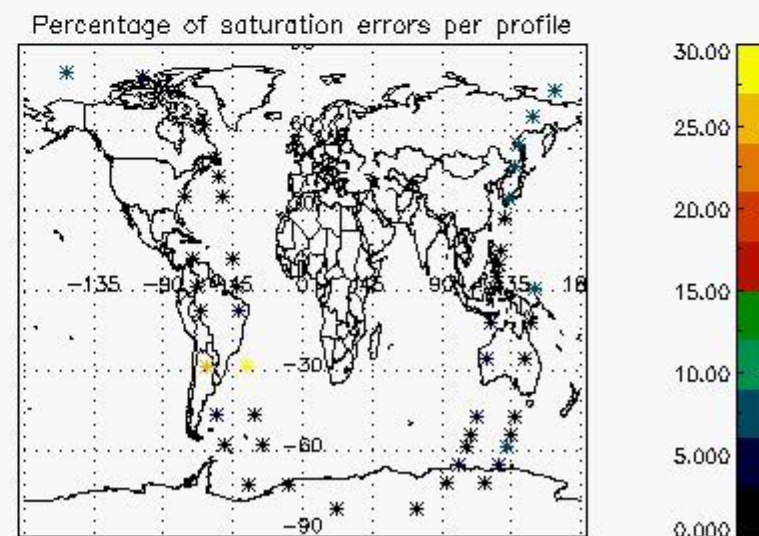

6. Statistics and plot of tangent altitude of the last measurement (DARK & BRIGHT products without errors)

6.1 Statistics on tangent altitude lost:

Statistics	DARK	BRIGHT	TWILIGHT
Mean:	15.567	20.187	13.539
St. deviation:	4.2457	4.4502	4.2275
Maximum:	20.260	31.215	19.402
Minimum:	8.2678	10.029	6.8126
Number of data:	15.000	27.000	7.0000

6.2 Plot for DARK limb products