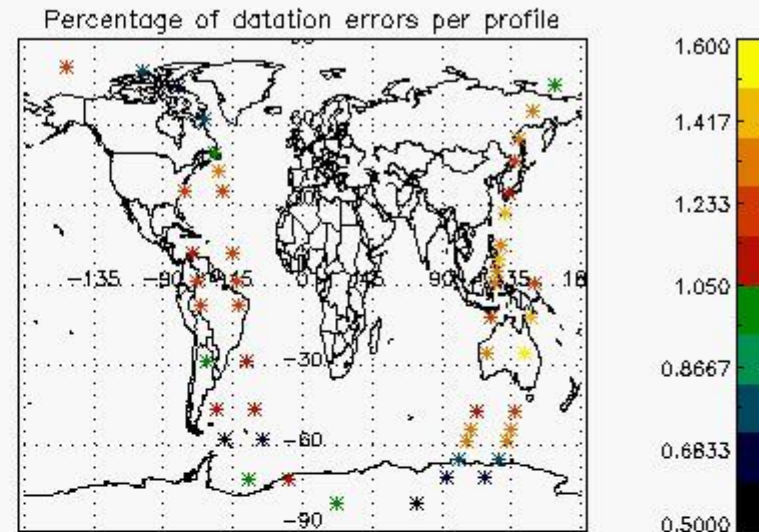

6. Statistics and plot of tangent altitude of the last measurement (DARK & BRIGHT products without errors)

6.1 Statistics on tangent altitude lost:

Statistics	DARK	BRIGHT	TWILIGHT
Mean:	15.567	20.187	13.539
St. deviation:	4.2457	4.4502	4.2275
Maximum:	20.260	31.215	19.402
Minimum:	8.2678	10.029	6.8126
Number of data:	15.000	27.000	7.0000

6.2 Plot for DARK limb products