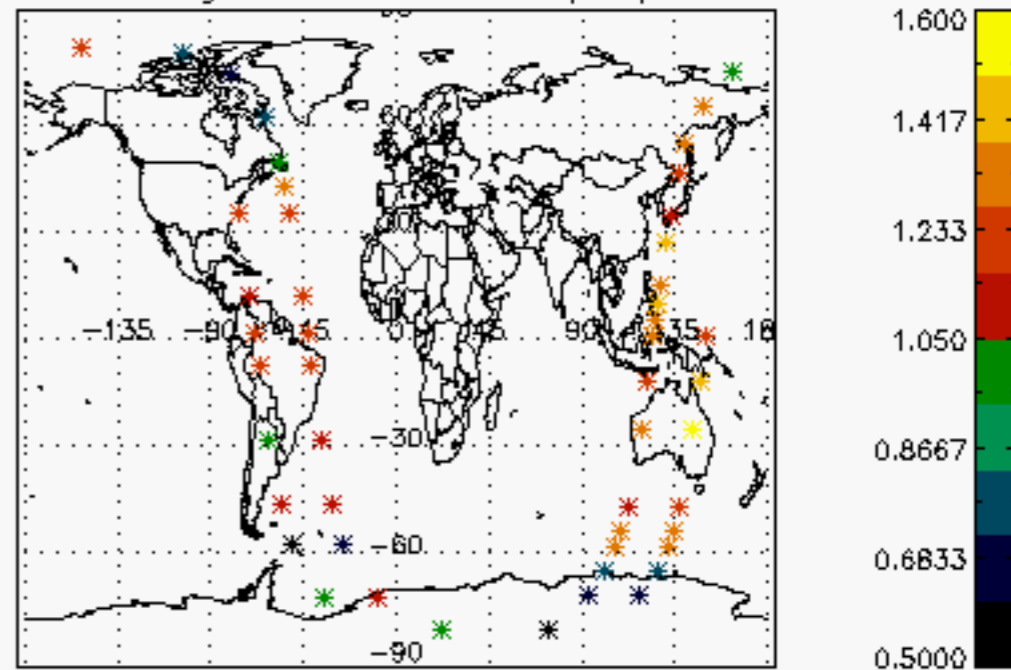

Percentage of datation errors per profile