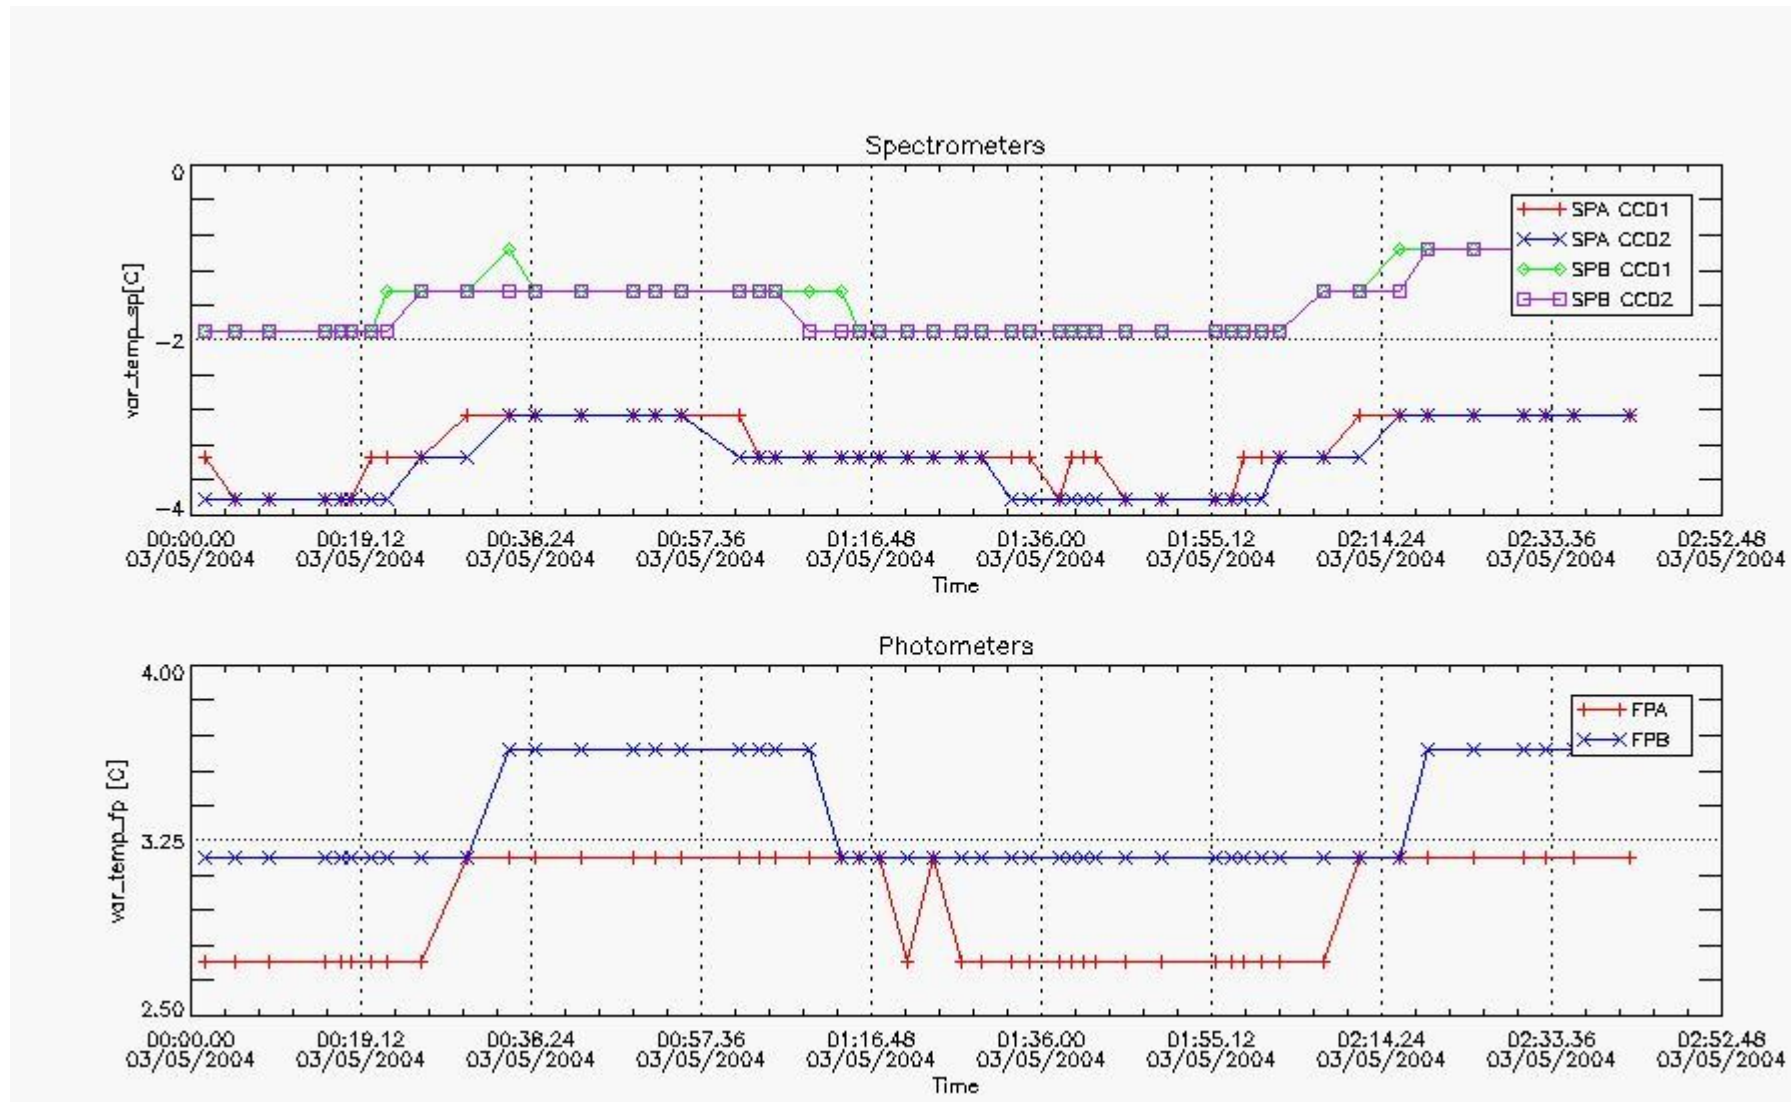

3. Plot of GOMOS spectrometers and photometers temperatures from level 1b data

4. Overview of dark signal processing per product

The Dark Charge (DC) is a temperature-dependant signal added to the useful measurements and it is therefore subtracted from them during the processing. There are two phenomena that produce a continuous increase of the DC: the "hot pixels" (a pixel is "hot" when its DC exceeds by a significant amount its value measured on ground at the same temperature) and the "Random Telegraphic Signal" (abrupt change positive or negative of the CCD pixel signal, random in time, affecting only the DC part of the signal and not the photon generated signal).

In this section a list of products that did not use the Dark Sky Area (DSA) observation for the DC computation is given. It is also provided the mean DC plot per product for dark limb products with no error flag set.

4.1 All products used the DSA observation for the DC computation

4.2 Plot of mean dark charges per product: only products in DARK limb conditions without errors are used