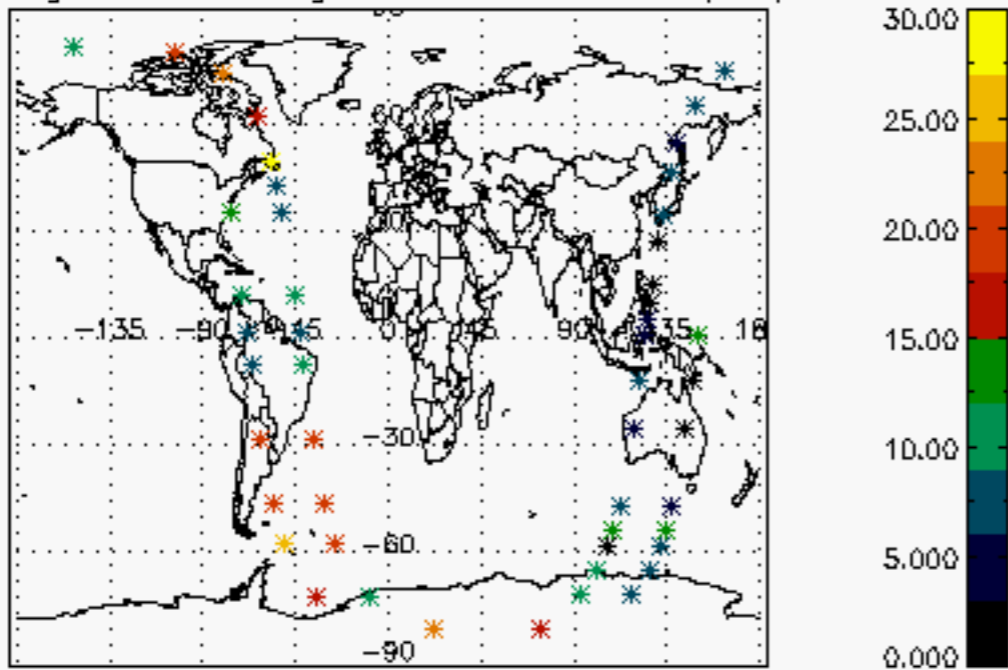

Percentage of star falling outside central band per profile