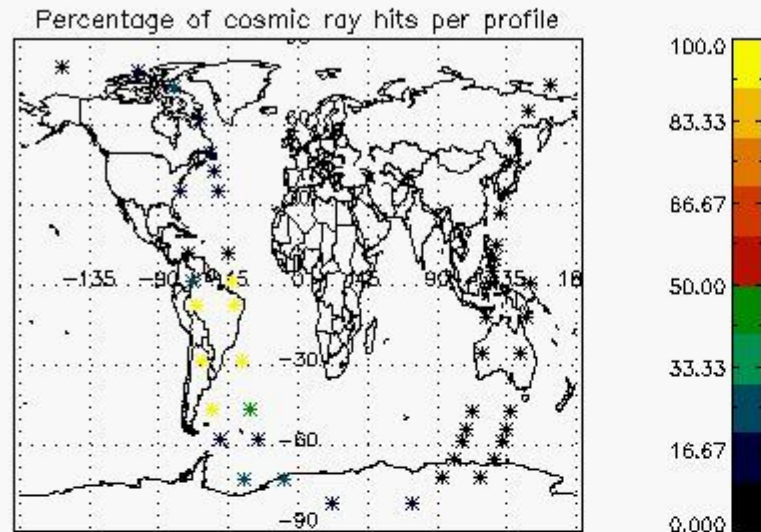

6. Statistics and plot of tangent altitude of the last measurement (DARK & BRIGHT products without errors)

6.1 Statistics on tangent altitude lost:

Statistics	DARK	BRIGHT	TWILIGHT
Mean:	15.567	20.187	13.539
St. deviation:	4.2457	4.4502	4.2275
Maximum:	20.260	31.215	19.402
Minimum:	8.2678	10.029	6.8126
Number of data:	15.000	27.000	7.0000

6.2 Plot for DARK limb products