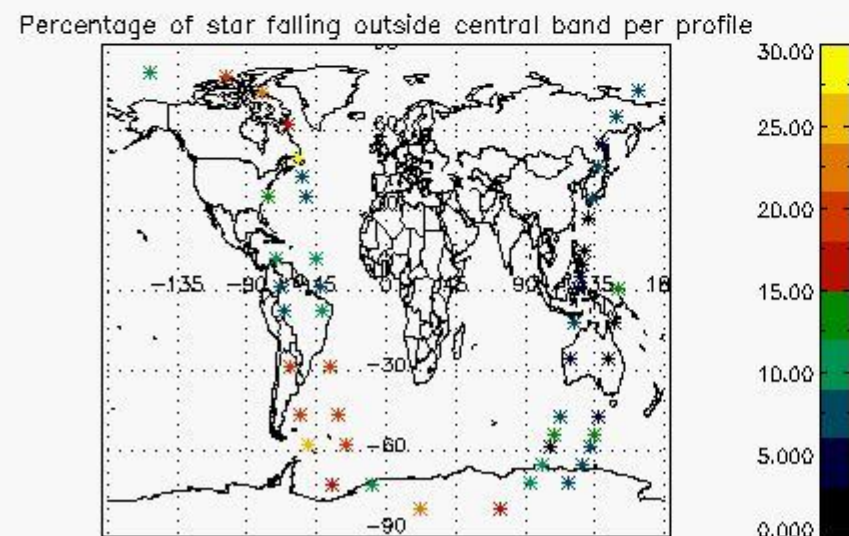

6. Statistics and plot of tangent altitude of the last measurement (DARK & BRIGHT products without errors)

6.1 Statistics on tangent altitude lost:

Statistics	DARK	BRIGHT	TWILIGHT
Mean:	15.567	20.187	13.539
St. deviation:	4.2457	4.4502	4.2275
Maximum:	20.260	31.215	19.402
Minimum:	8.2678	10.029	6.8126
Number of data:	15.000	27.000	7.0000

6.2 Plot for DARK limb products