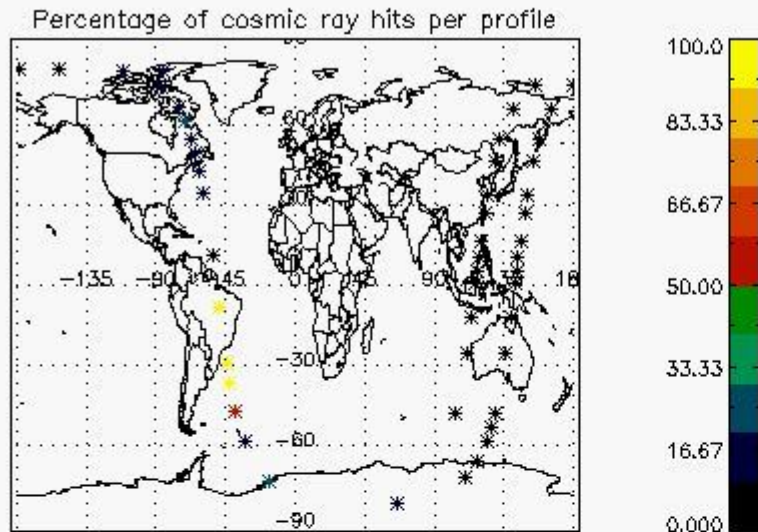

6. Statistics and plot of tangent altitude of the last measurement (DARK & BRIGHT products without errors)

6.1 Statistics on tangent altitude lost:

Statistics	DARK	BRIGHT	TWILIGHT
Mean:	16.010	18.891	13.691
St. deviation:	3.0733	5.0074	4.3405
Maximum:	19.644	29.781	18.359
Minimum:	11.595	5.6179	6.8225
Number of data:	8.0000	36.000	5.0000

6.2 Plot for DARK limb products