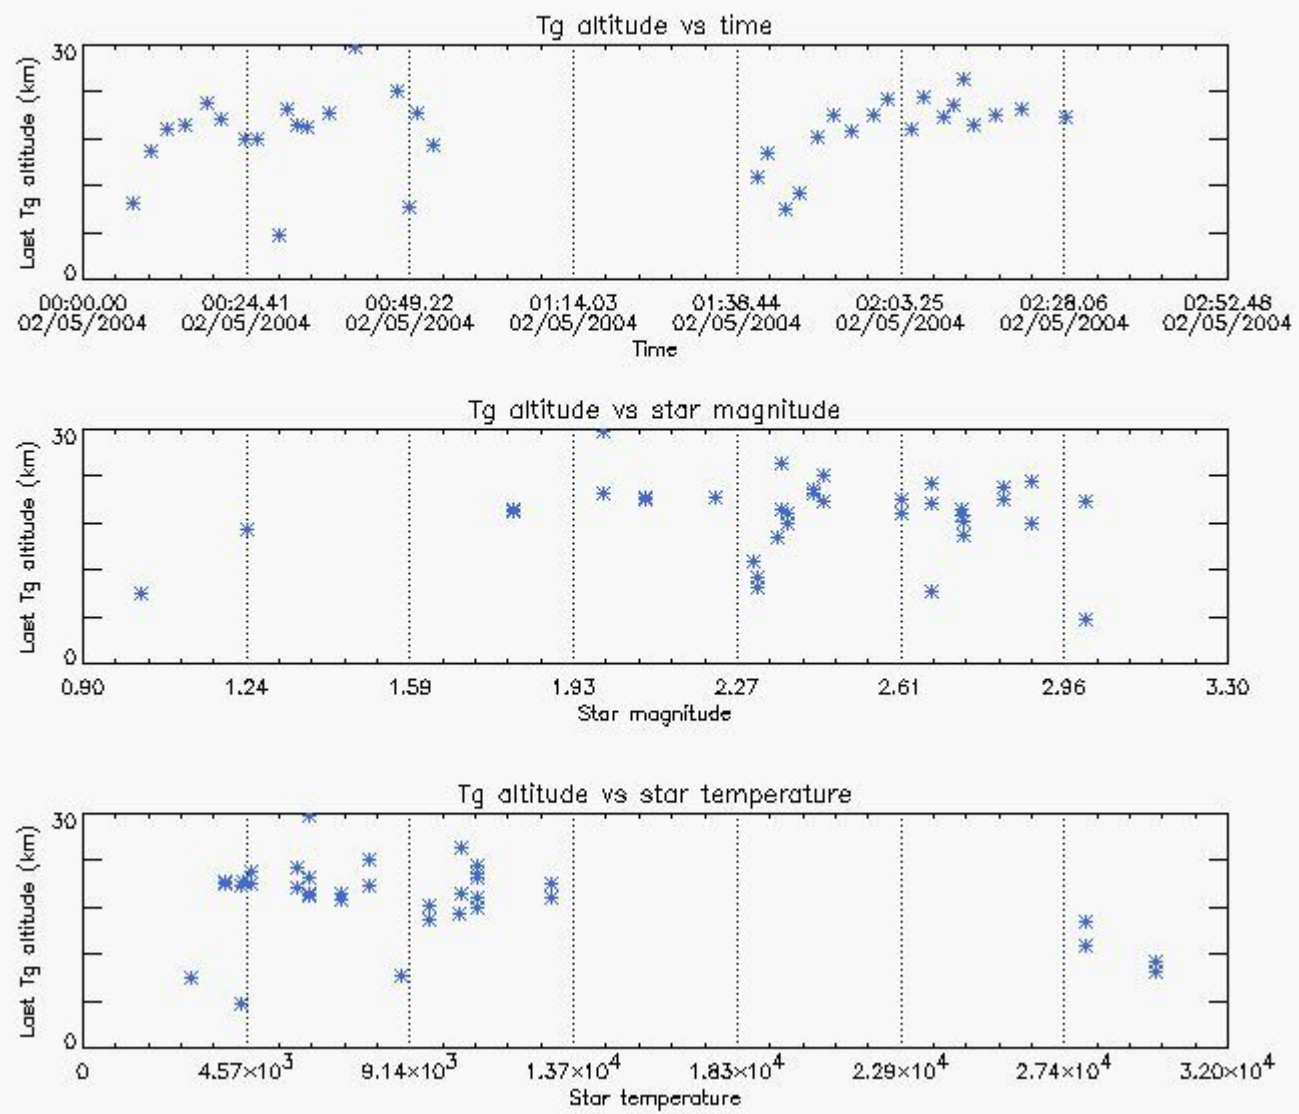

### 6.2 Plot for DARK limb products

Tangent altitude at which the star is lost

6.3 Plot for BRIGHT limb products

Tangent altitude at which the star is lost

6.3 Plot for TWILIGHT limb products

### Tangent altitude at which the star is lost