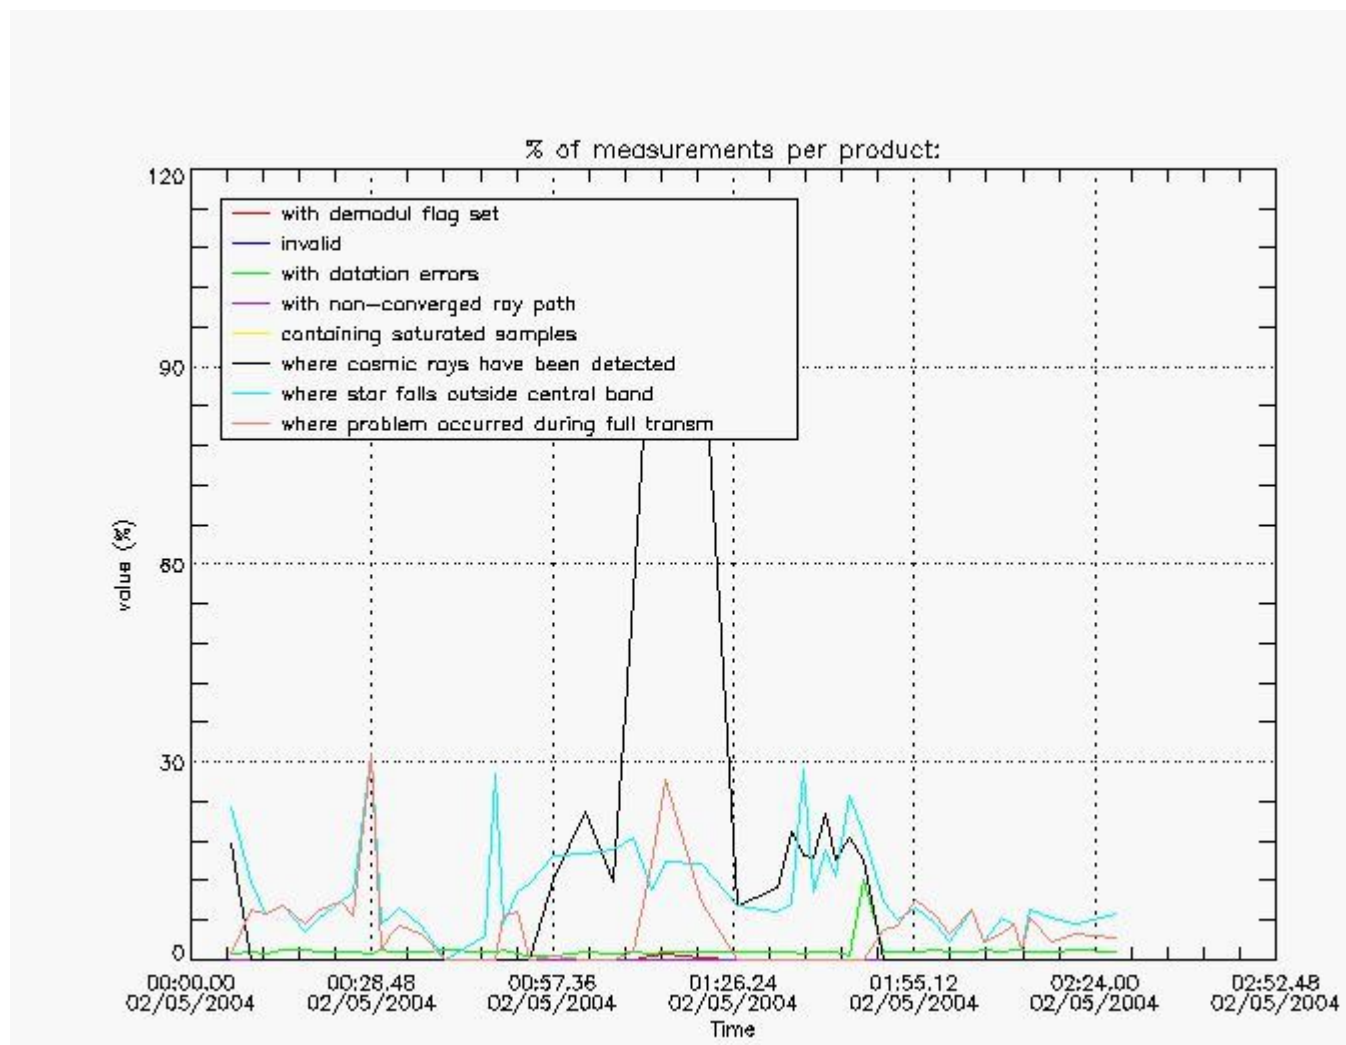

At least one measurement with demodulation flag set:	12.2449 %
Reference spectrum computed from DB:	0.00000 %
Reference spectrum with small number of measurements:	0.00000 %
SATU data not used:	0.00000 %

5.2 Plot quality information per product (time dependant)

5.3 Plot quality information per product (world map)