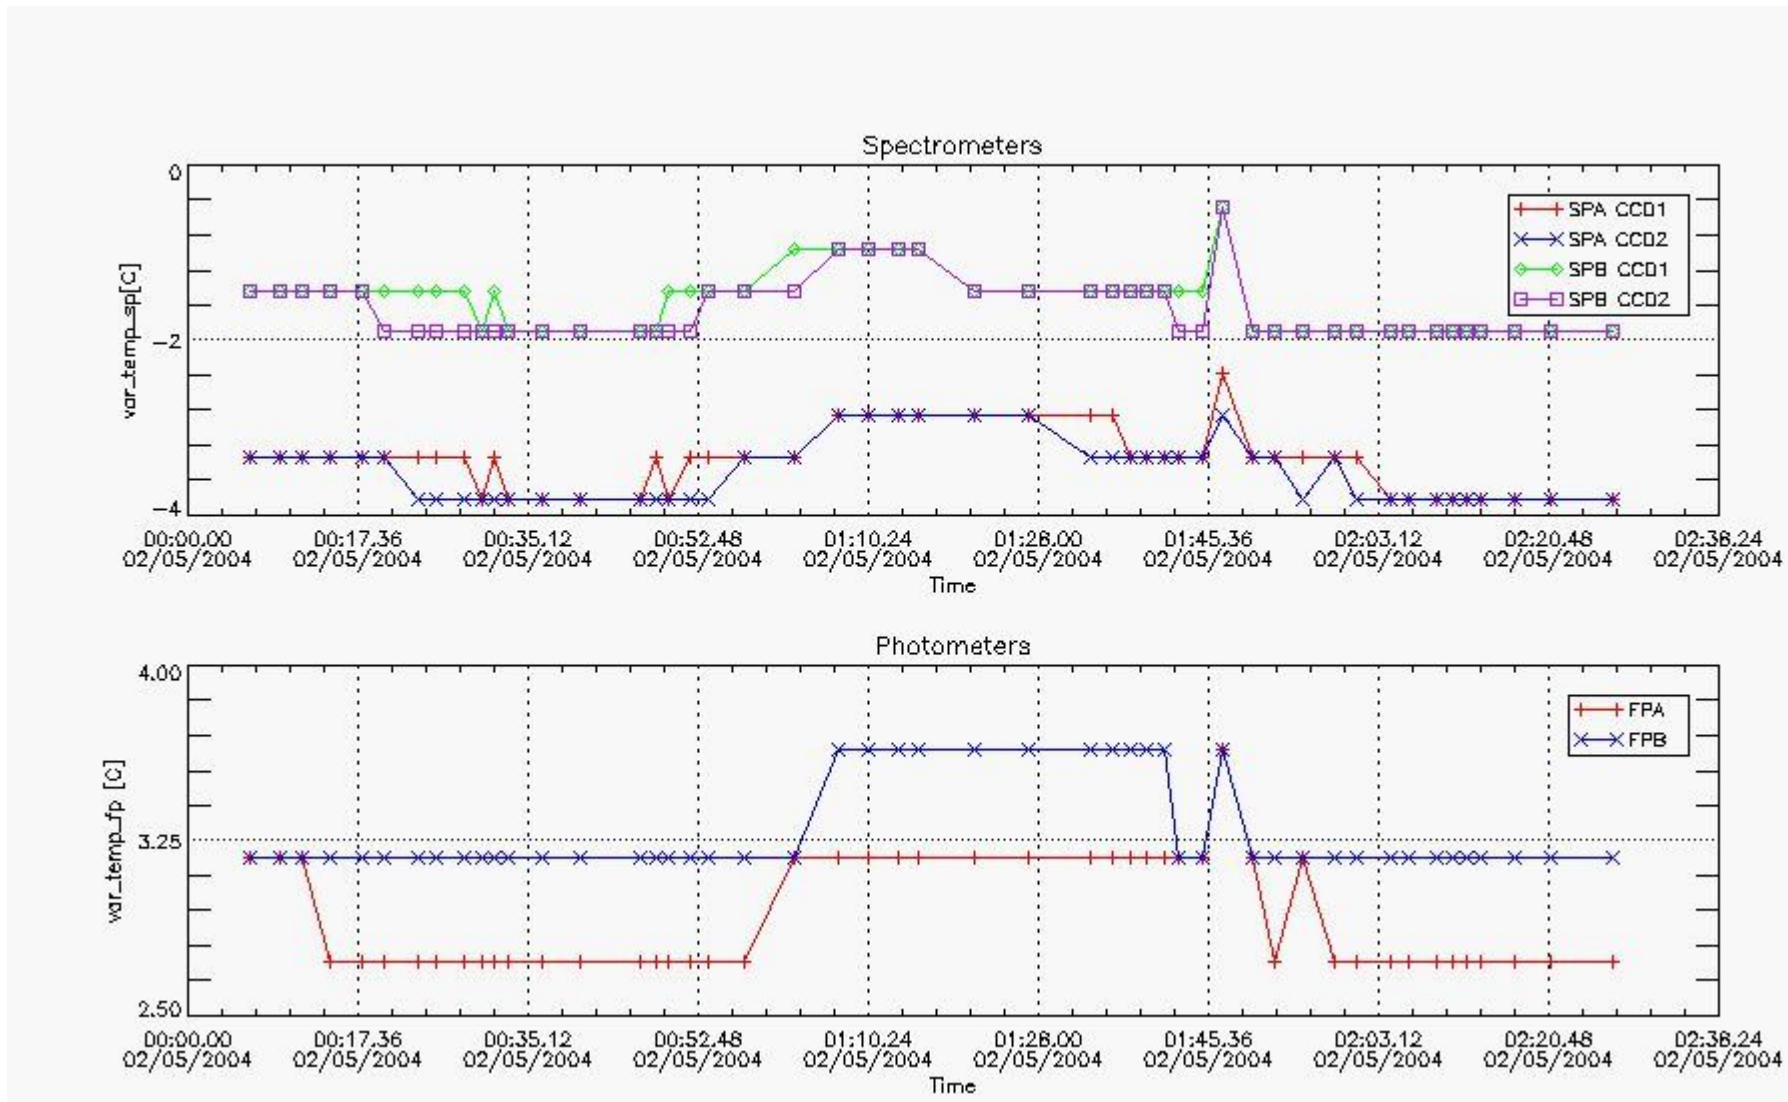

3. Plot of GOMOS spectrometers and photometers temperatures from level 1b data

4. Overview of dark signal processing per product

The Dark Charge (DC) is a temperature-dependant signal added to the useful measurements and it is therefore subtracted from them during the processing. There are two phenomena that produce a continuous increase of the DC: the "hot pixels" (a pixel is "hot" when its DC exceeds by a significant amount its value measured on ground at the same temperature) and the "Random Telegraphic Signal" (abrupt change positive or negative of the CCD pixel signal, random in time, affecting only the DC part of the signal and not the photon generated signal).

In this section a list of products that did not use the Dark Sky Area (DSA) observation for the DC computation is given. It is also provided the mean DC plot per product for dark limb products with no error flag set.

4.1 All products used the DSA observation for the DC computation

4.2 Plot of mean dark charges per product: only products in DARK limb conditions without errors are used