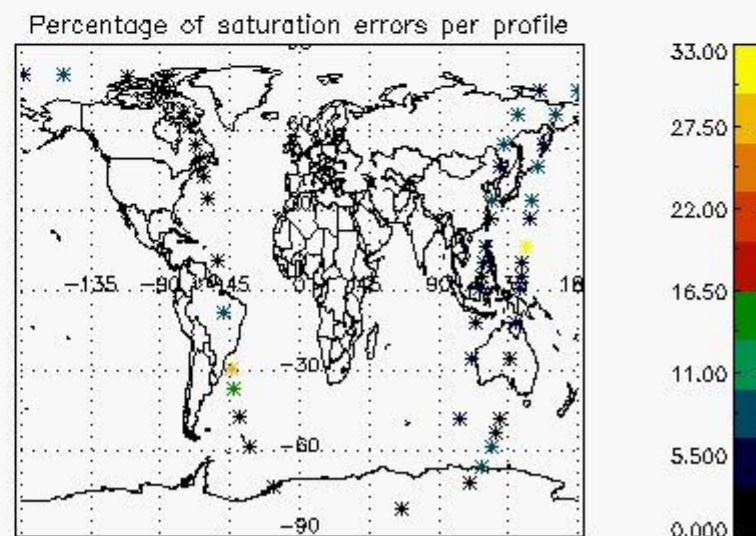

6. Statistics and plot of tangent altitude of the last measurement (DARK & BRIGHT products without errors)

6.1 Statistics on tangent altitude lost:

Statistics	DARK	BRIGHT	TWILIGHT
Mean:	16.010	18.891	13.691
St. deviation:	3.0733	5.0074	4.3405
Maximum:	19.644	29.781	18.359
Minimum:	11.595	5.6179	6.8225
Number of data:	8.0000	36.000	5.0000

6.2 Plot for DARK limb products