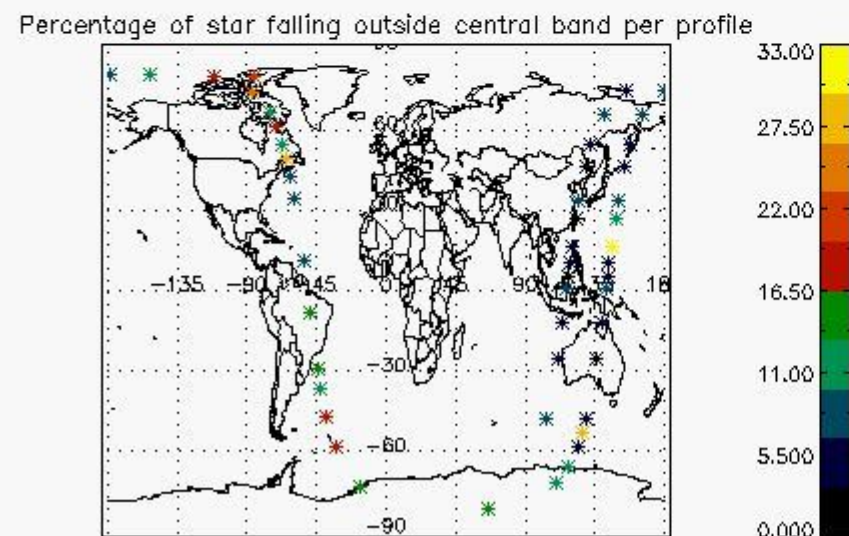

6. Statistics and plot of tangent altitude of the last measurement (DARK & BRIGHT products without errors)

6.1 Statistics on tangent altitude lost:

Statistics	DARK	BRIGHT	TWILIGHT
Mean:	16.010	18.891	13.691
St. deviation:	3.0733	5.0074	4.3405
Maximum:	19.644	29.781	18.359
Minimum:	11.595	5.6179	6.8225
Number of data:	8.0000	36.000	5.0000

6.2 Plot for DARK limb products