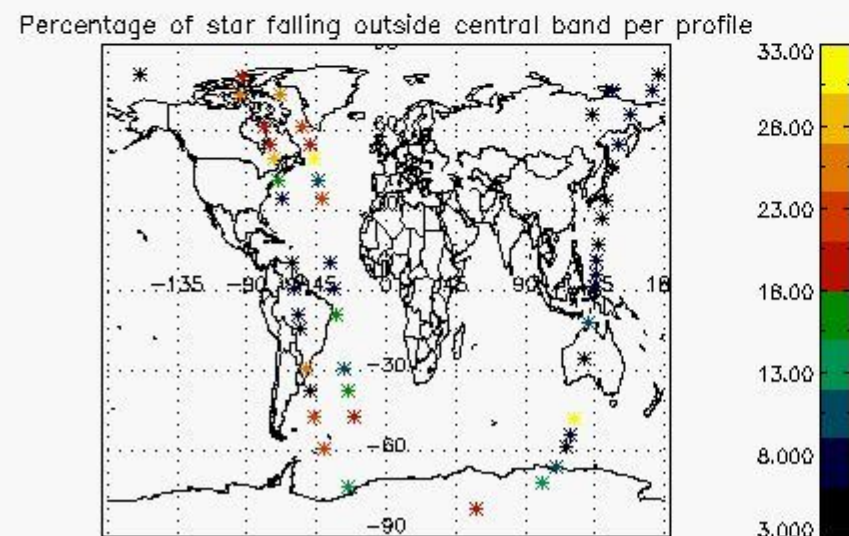

6. Statistics and plot of tangent altitude of the last measurement (DARK & BRIGHT products without errors)

6.1 Statistics on tangent altitude lost:

Statistics	DARK	BRIGHT	TWILIGHT
Mean:	15.688	18.082	10.876
St. deviation:	4.7155	5.1031	3.8997
Maximum:	21.816	23.551	14.251
Minimum:	7.5053	5.7941	4.6602
Number of data:	18.000	25.000	7.0000

6.2 Plot for DARK limb products