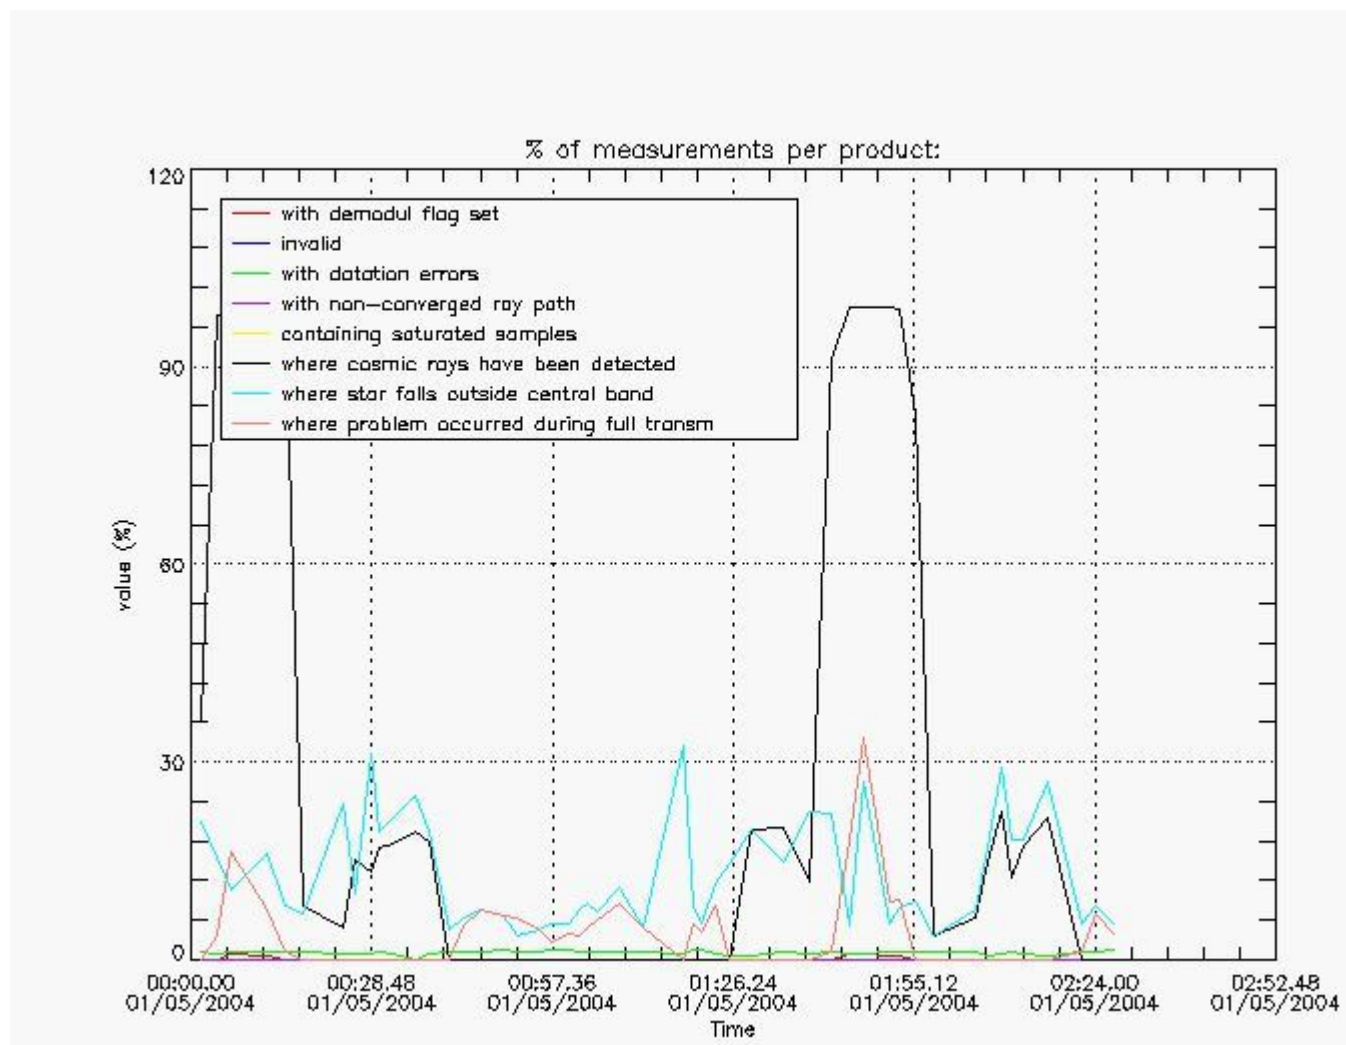

At least one measurement with demodulation flag set:	18.0000 %
Reference spectrum computed from DB:	0.00000 %
Reference spectrum with small number of measurements:	0.00000 %
SATU data not used:	0.00000 %

5.2 Plot quality information per product (time dependant)

5.3 Plot quality information per product (world map)