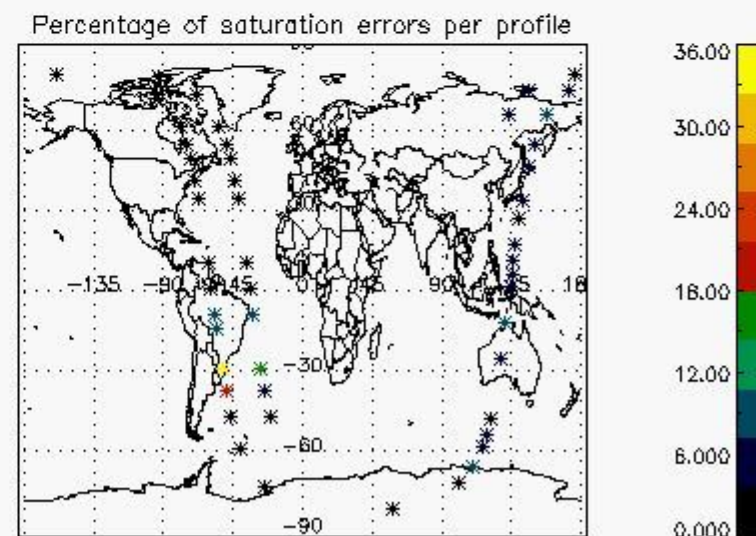

6. Statistics and plot of tangent altitude of the last measurement (DARK & BRIGHT products without errors)

6.1 Statistics on tangent altitude lost:

Statistics	DARK	BRIGHT	TWILIGHT
Mean:	15.688	18.082	10.876
St. deviation:	4.7155	5.1031	3.8997
Maximum:	21.816	23.551	14.251
Minimum:	7.5053	5.7941	4.6602
Number of data:	18.000	25.000	7.0000

6.2 Plot for DARK limb products