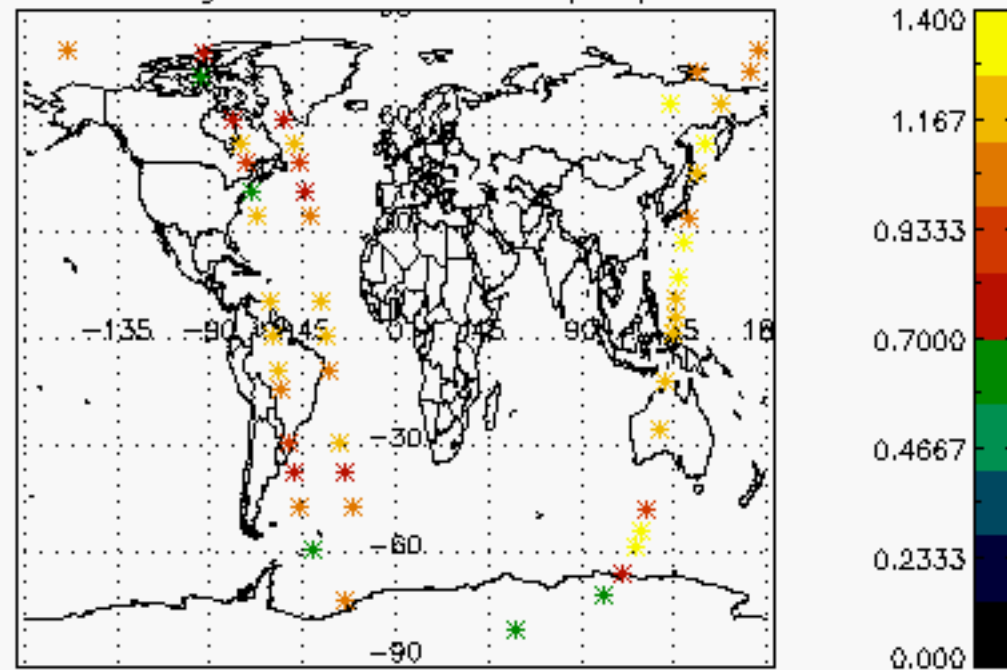

Percentage of datation errors per profile