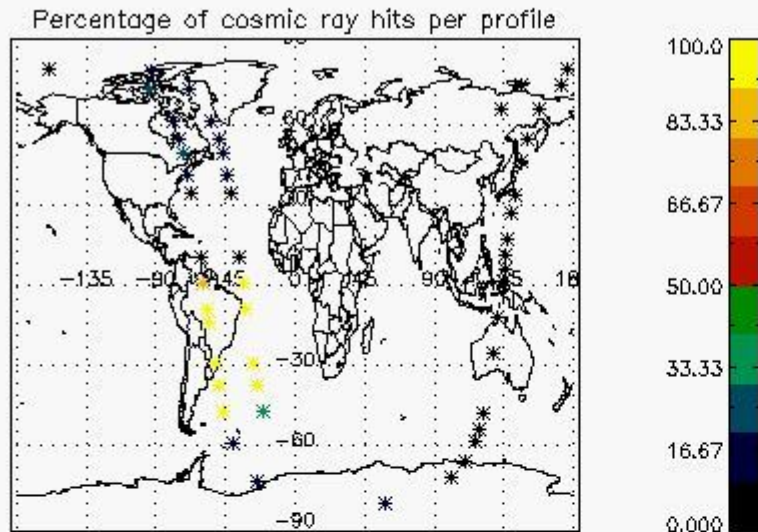

6. Statistics and plot of tangent altitude of the last measurement (DARK & BRIGHT products without errors)

6.1 Statistics on tangent altitude lost:

Statistics	DARK	BRIGHT	TWILIGHT
Mean:	15.688	18.082	10.876
St. deviation:	4.7155	5.1031	3.8997
Maximum:	21.816	23.551	14.251
Minimum:	7.5053	5.7941	4.6602
Number of data:	18.000	25.000	7.0000

6.2 Plot for DARK limb products