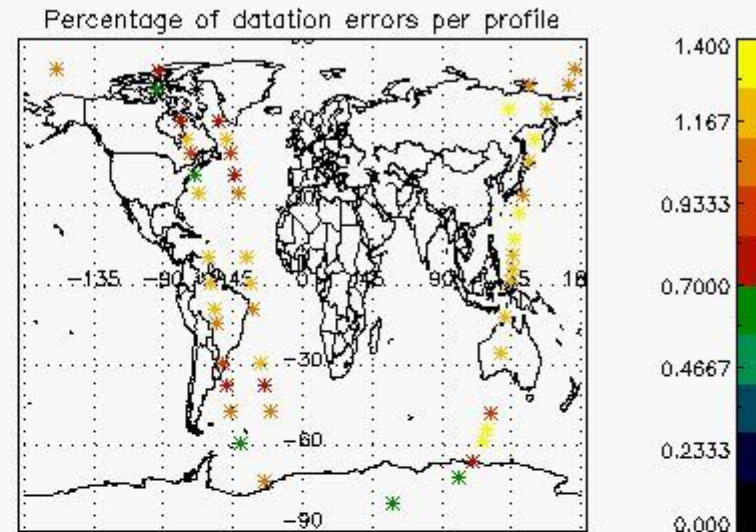

6. Statistics and plot of tangent altitude of the last measurement (DARK & BRIGHT products without errors)

6.1 Statistics on tangent altitude lost:

Statistics	DARK	BRIGHT	TWILIGHT
Mean:	15.688	18.082	10.876
St. deviation:	4.7155	5.1031	3.8997
Maximum:	21.816	23.551	14.251
Minimum:	7.5053	5.7941	4.6602
Number of data:	18.000	25.000	7.0000

6.2 Plot for DARK limb products