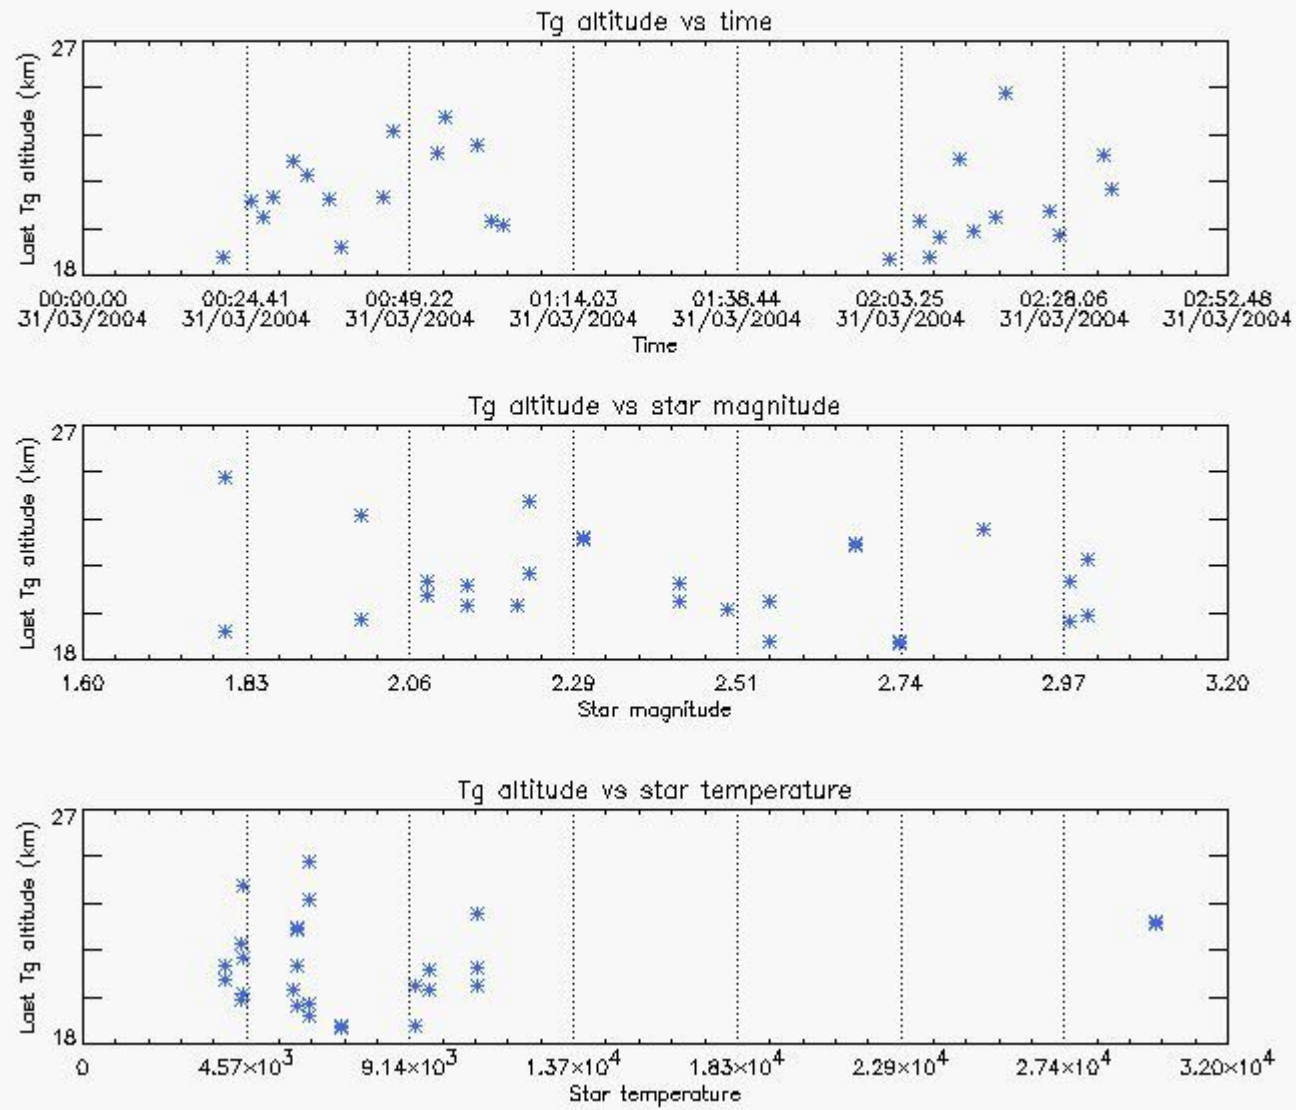

6.2 Plot for DARK limb products

Tangent altitude at which the star is lost

6.3 Plot for BRIGHT limb products

Tangent altitude at which the star is lost

7. Statistics on SATU Noise Equivalent Angle (NEA) for DARK (D) and BRIGHT (B) products above 105 kms