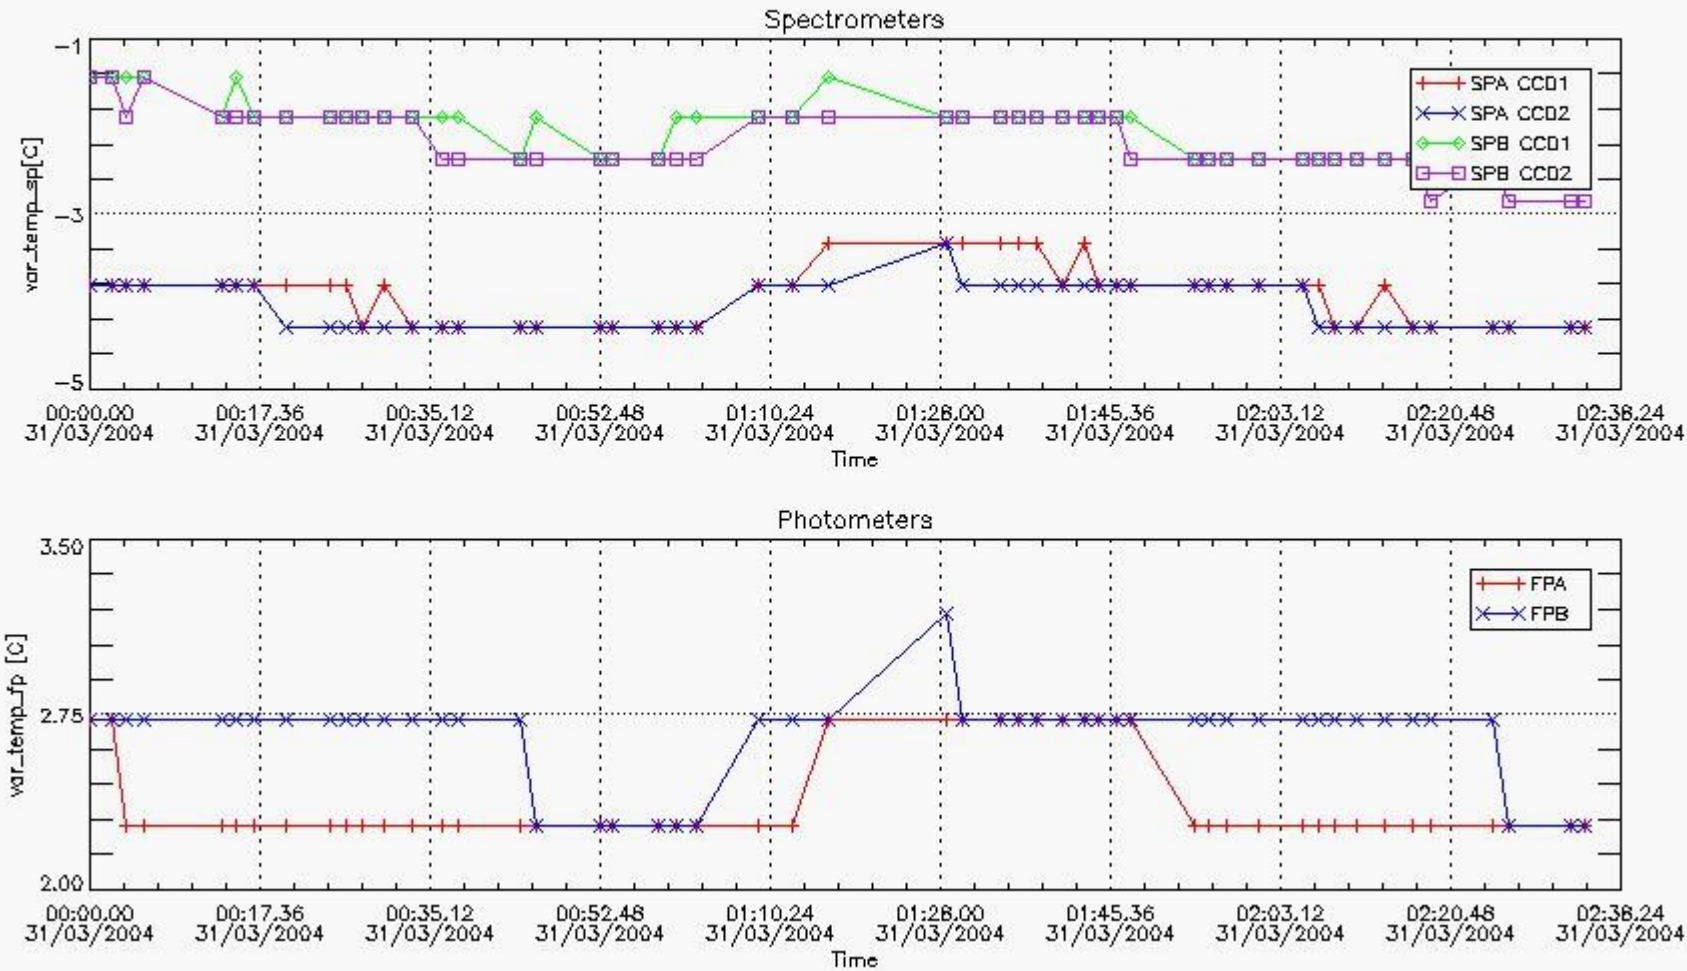

4. Overview of dark signal processing per product

The Dark Charge (DC) is a temperature-dependant signal added to the useful measurements and it is therefore subtracted from them during the processing. There are two phenomena that produce a continuous increase of the DC: the "hot pixels" (a pixel is "hot" when its DC exceeds by a significant amount its value measured on ground at the same temperature) and the "Random Telegraphic Signal" (abrupt change positive or negative of the CCD pixel signal, random in time, affecting only the DC part of the signal and not the photon generated signal).

In this section a list of products that did not use the Dark Sky Area (DSA) observation for the DC computation is given. It is also provided the mean DC plot per product for dark limb products with no error flag set.

4.1 All products used the DSA observation for the DC computation

4.2 Plot of mean dark charges per product: only products in DARK limb conditions without errors are used