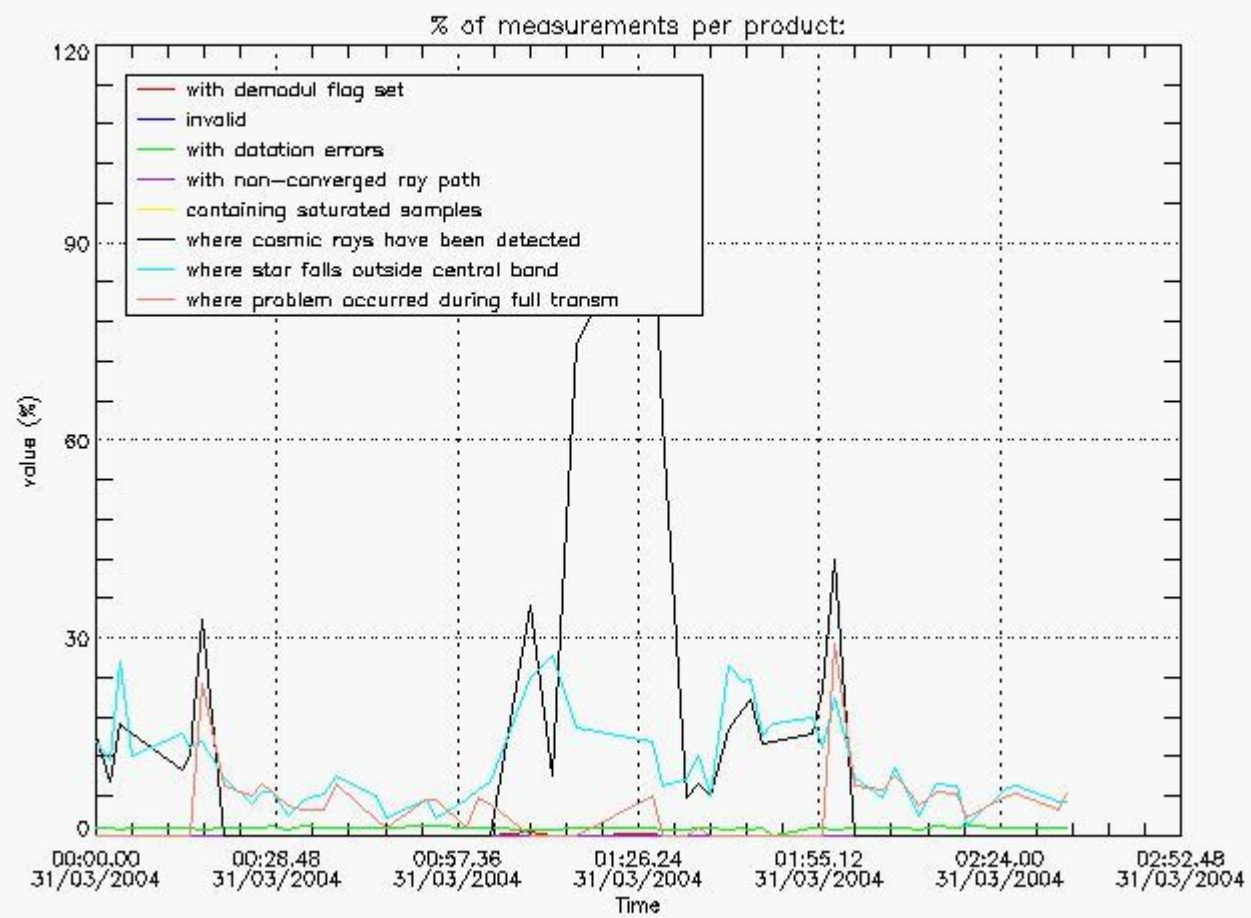

5.2 Plot quality information per product

6. Statistics and plot of tangent altitude of the last measurement (DARK & BRIGHT products without errors)

6.1 Statistics on tangent altitude lost:

Statistics	DARK	BRIGHT
Mean:	13.372	21.015
St. deviation:	3.7929	1.7193
Maximum:	20.028	25.015
Minimum:	6.7174	18.590
Number of data:	23.000	27.000

6.2 Plot for DARK limb products