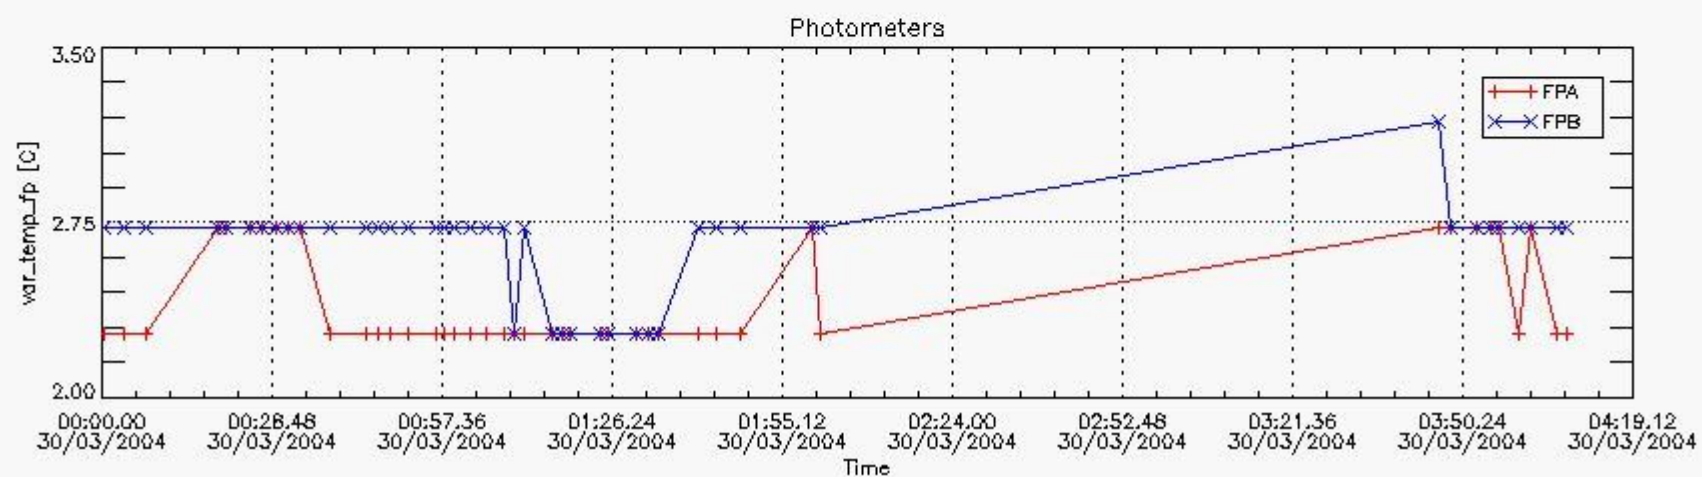

4. Overview of dark signal processing per product

The Dark Charge (DC) is a temperature-dependant signal added to the useful measurements and it is therefore subtracted from them during the processing. There are two phenomena that produce a continuous increase of the DC: the "hot pixels" (a pixel is "hot" when its DC exceeds by a significant amount its value measured on ground at the same temperature) and the "Random Telegraphic Signal" (abrupt change positive or negative of the CCD pixel signal, random in time, affecting only the DC part of the signal and not the photon generated signal).

In this section a list of products that did not use the Dark Sky Area (DSA) observation for the DC computation is given. It is also provided the mean DC plot per product for dark limb products with no error flag set.

4.1 These products did not use the DSA observation for DC computation:

Product name	DC information
GOM_TRA_1PNPDE20040330_034611_000000532025_00305_10880_0000.N1	DC map with no T dep. (12)
GOM_TRA_1PNPDE20040330_034816_000000462025_00305_10880_0001.N1	DC map used (0)
GOM_TRA_1PNPDE20040330_035245_000000562025_00305_10880_0002.N1	DC map used (0)
GOM_TRA_1PNPDE20040330_035506_000000472025_00305_10880_0003.N1	DC map used (0)
GOM_TRA_1PNPDE20040330_035632_000000472025_00305_10880_0004.N1	DC map used (0)
GOM_TRA_1PNPDE20040330_035948_000000532025_00305_10880_0005.N1	DC map used (0)
GOM_TRA_1PNPDE20040330_040153_000001642025_00305_10880_0006.N1	DC map used (0)
GOM_TRA_1PNPDE20040330_040627_000000472025_00305_10880_0007.N1	DC map used (0)
GOM_TRA_1PNPDE20040330_040756_000000062025_00305_10880_0008.N1	DC map used (0)

4.2 Plot of mean dark charges per product: only products in DARK limb conditions without errors are used