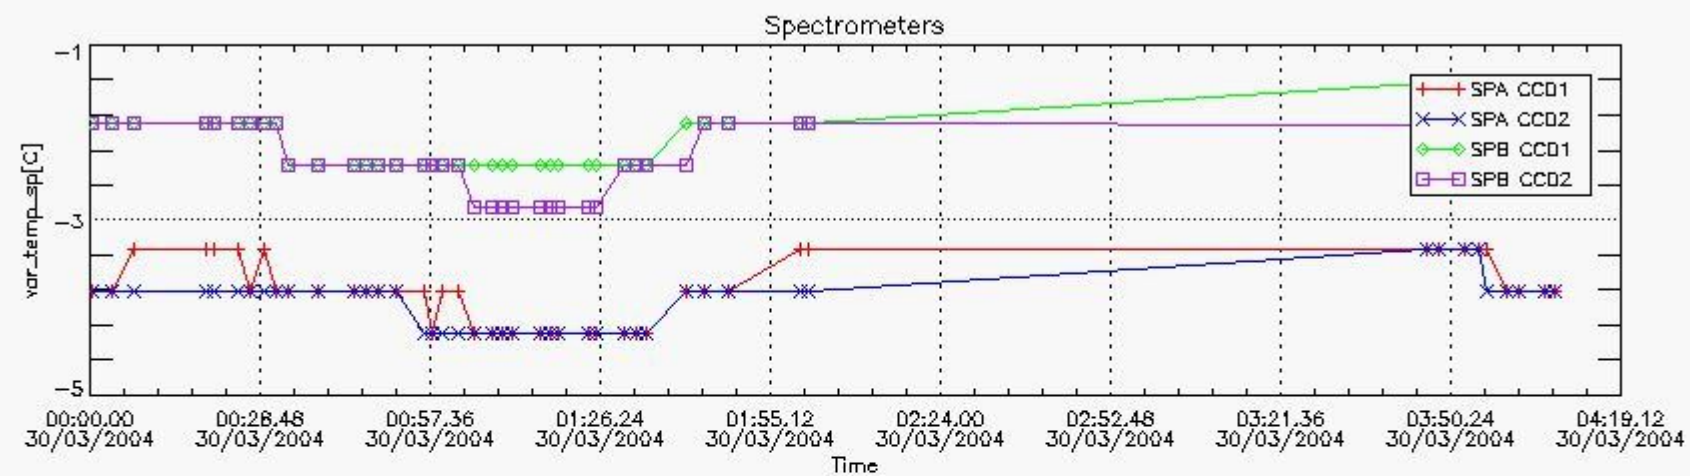

4. Overview of dark signal processing per product

The Dark Charge (DC) is a temperature-dependant signal added to the useful measurements and it is therefore subtracted from them during the processing. There are two phenomena that produce a continuous increase of the DC: the "hot pixels" (a pixel is "hot" when its DC exceeds by a significant amount its value measured on ground at the same temperature) and the "Random Telegraphic Signal" (abrupt change positive or negative of the CCD pixel signal, random in time, affecting only the DC part of the signal and not the photon generated signal).

In this section a list of products that did not use the Dark Sky Area (DSA) observation for the DC computation is given. It is also provided the mean DC plot per product for dark limb products with no error flag set.

4.1 These products did not use the DSA observation for DC computation:

Product name	DC information
GOM_TRA_1PNPDE20040330_034611_000000532025_00305_10880_0000.N1	DC map with no T dep. (12)
GOM_TRA_1PNPDE20040330_034816_000000462025_00305_10880_0001.N1	DC map used (0)
GOM_TRA_1PNPDE20040330_035245_000000562025_00305_10880_0002.N1	DC map used (0)
GOM_TRA_1PNPDE20040330_035506_000000472025_00305_10880_0003.N1	DC map used (0)
GOM_TRA_1PNPDE20040330_035632_000000472025_00305_10880_0004.N1	DC map used (0)
GOM_TRA_1PNPDE20040330_035948_000000532025_00305_10880_0005.N1	DC map used (0)
GOM_TRA_1PNPDE20040330_040153_000001642025_00305_10880_0006.N1	DC map used (0)
GOM_TRA_1PNPDE20040330_040627_000000472025_00305_10880_0007.N1	DC map used (0)
GOM_TRA_1PNPDE20040330_040756_000000062025_00305_10880_0008.N1	DC map used (0)

4.2 Plot of mean dark charges per product: only products in DARK limb conditions without errors are used