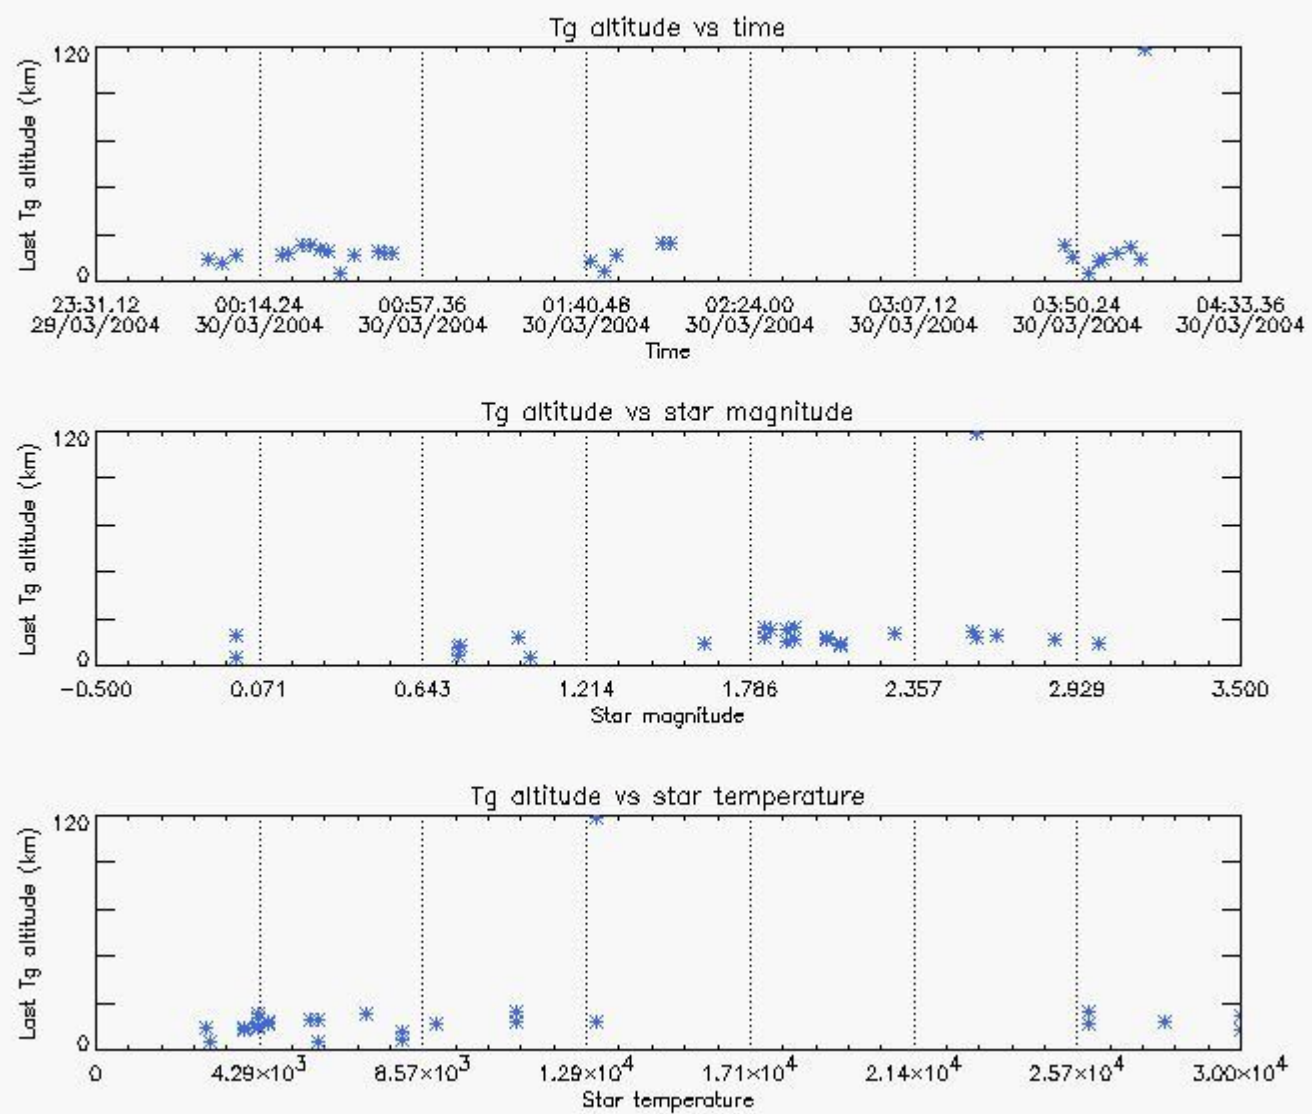

Tangent altitude at which the star is lost

6.3 Plot for BRIGHT limb products