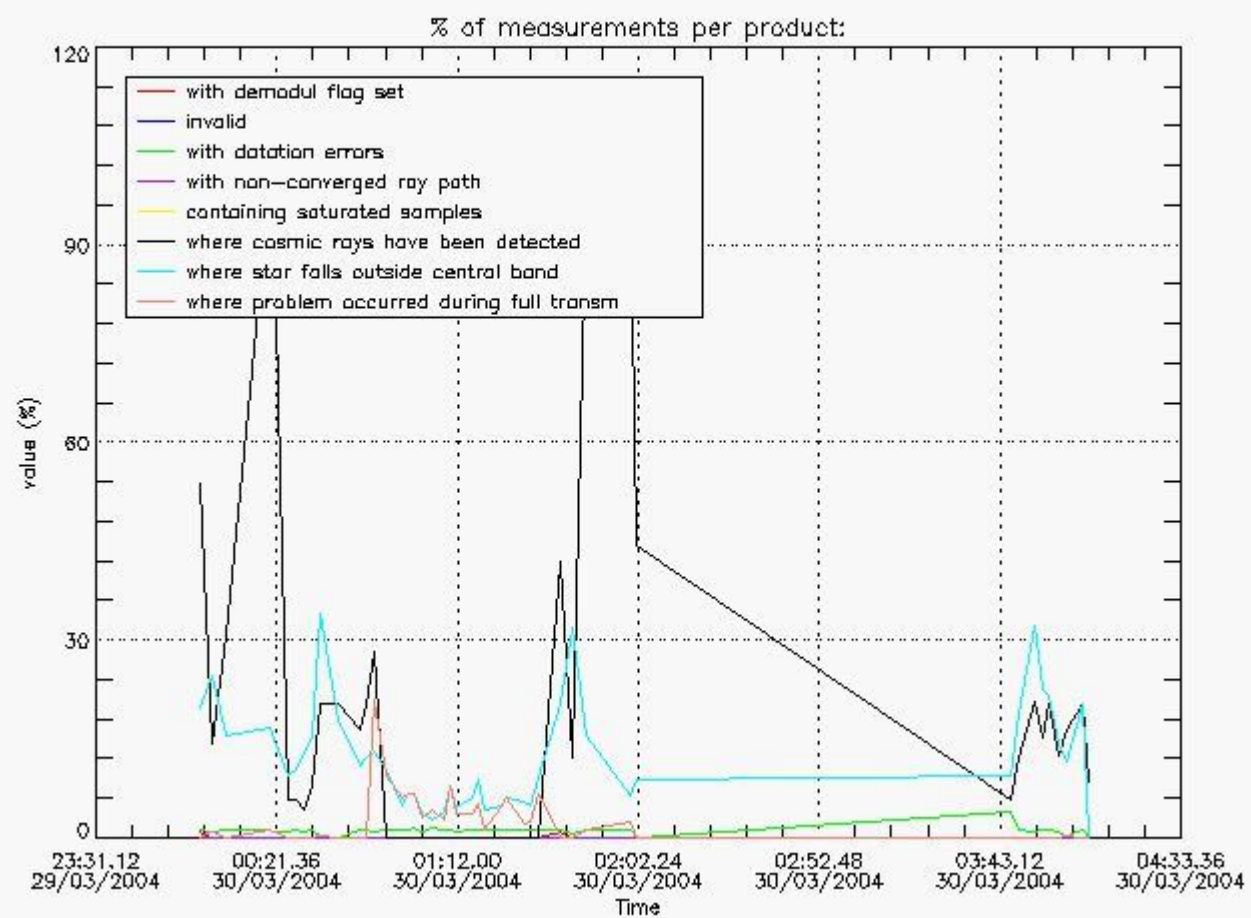

5.2 Plot quality information per product

6. Statistics and plot of tangent altitude of the last measurement (DARK & BRIGHT products without errors)

6.1 Statistics on tangent altitude lost:

Statistics	DARK	BRIGHT
Mean:	17.079	21.229
St. deviation:	20.355	1.6830
Maximum:	118.73	23.520
Minimum:	4.0883	17.419
Number of data:	28.000	17.000

6.2 Plot for DARK limb products