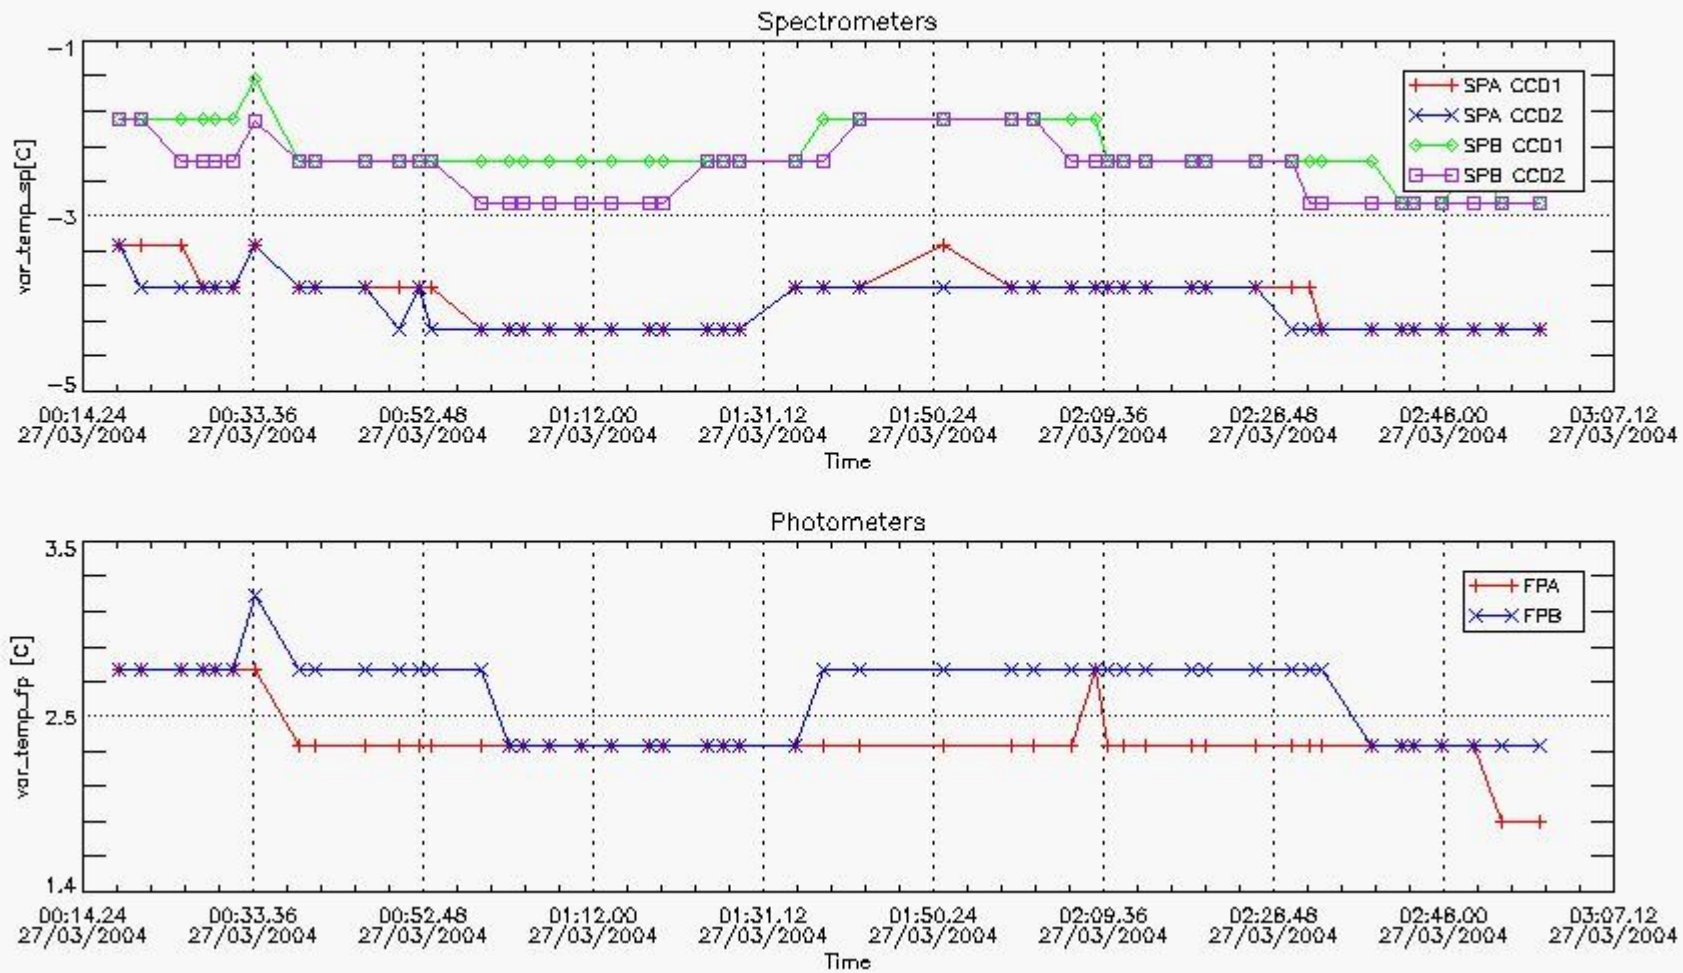

4. Overview of dark signal processing per product

The Dark Charge (DC) is a temperature-dependant signal added to the useful measurements and it is therefore subtracted from them during the processing. There are two phenomena that produce a continuous increase of the DC: the "hot pixels" (a pixel is "hot" when its DC exceeds by a significant amount its value measured on ground at the same temperature) and the "Random Telegraphic Signal" (abrupt change positive or negative of the CCD pixel signal, random in time, affecting only the DC part of the signal and not the photon generated signal).

In this section a list of products that did not use the Dark Sky Area (DSA) observation for the DC computation is given. It is also provided the mean DC plot per product for dark limb products with no error flag set.

4.1 All products used the DSA observation for the DC computation

4.2 Plot of mean dark charges per product: only products in DARK limb conditions without errors are used