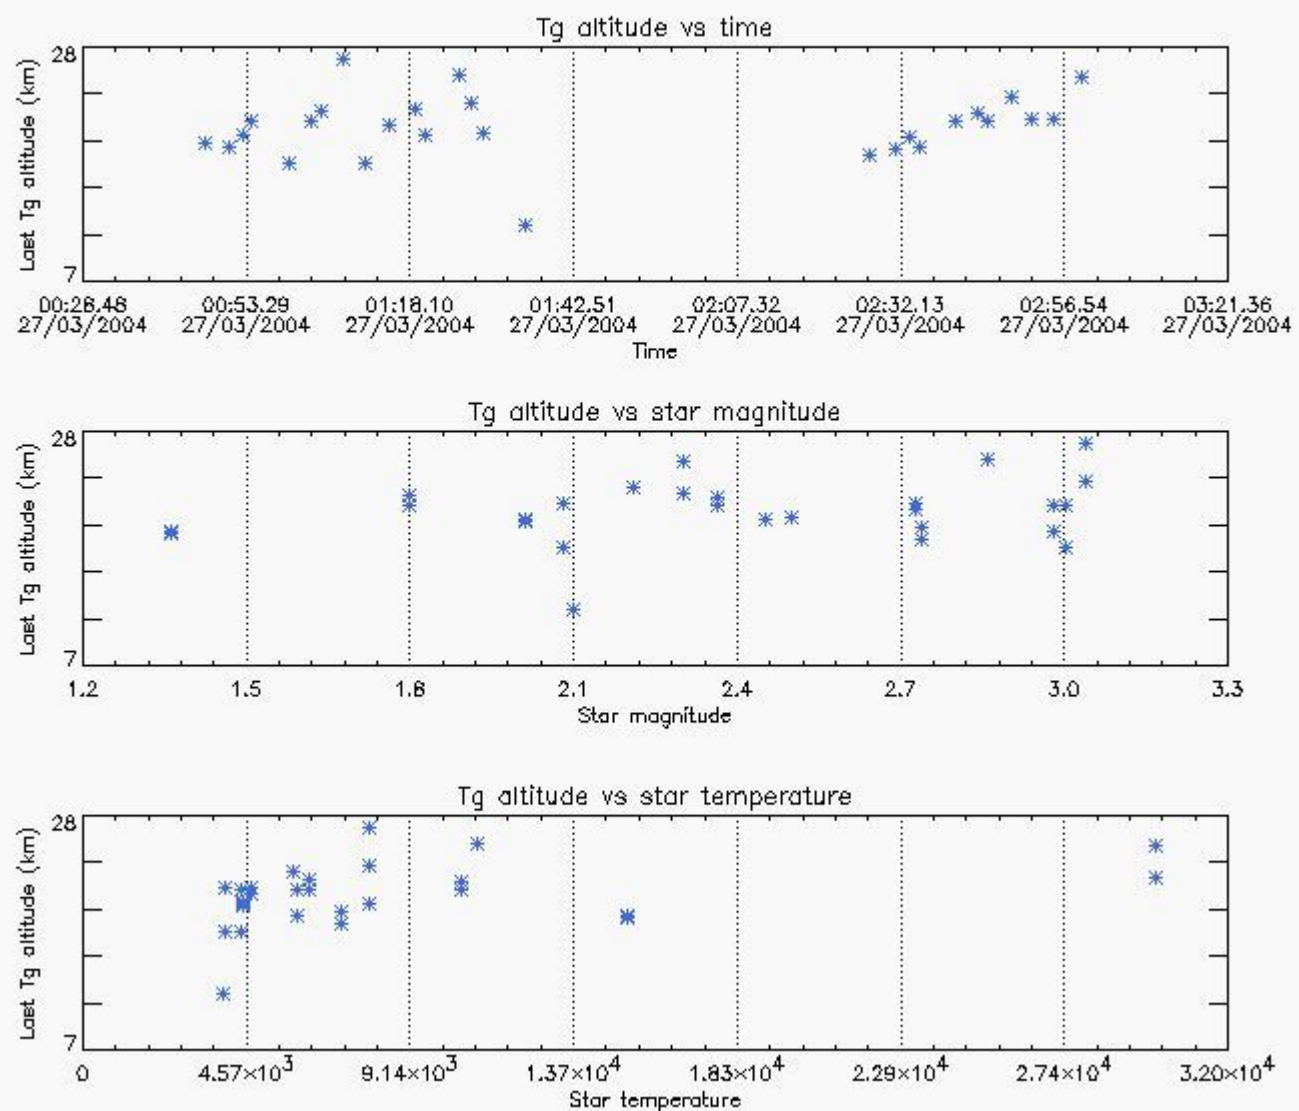

### 6.2 Plot for DARK limb products

Tangent altitude at which the star is lost

6.3 Plot for BRIGHT limb products

### Tangent altitude at which the star is lost