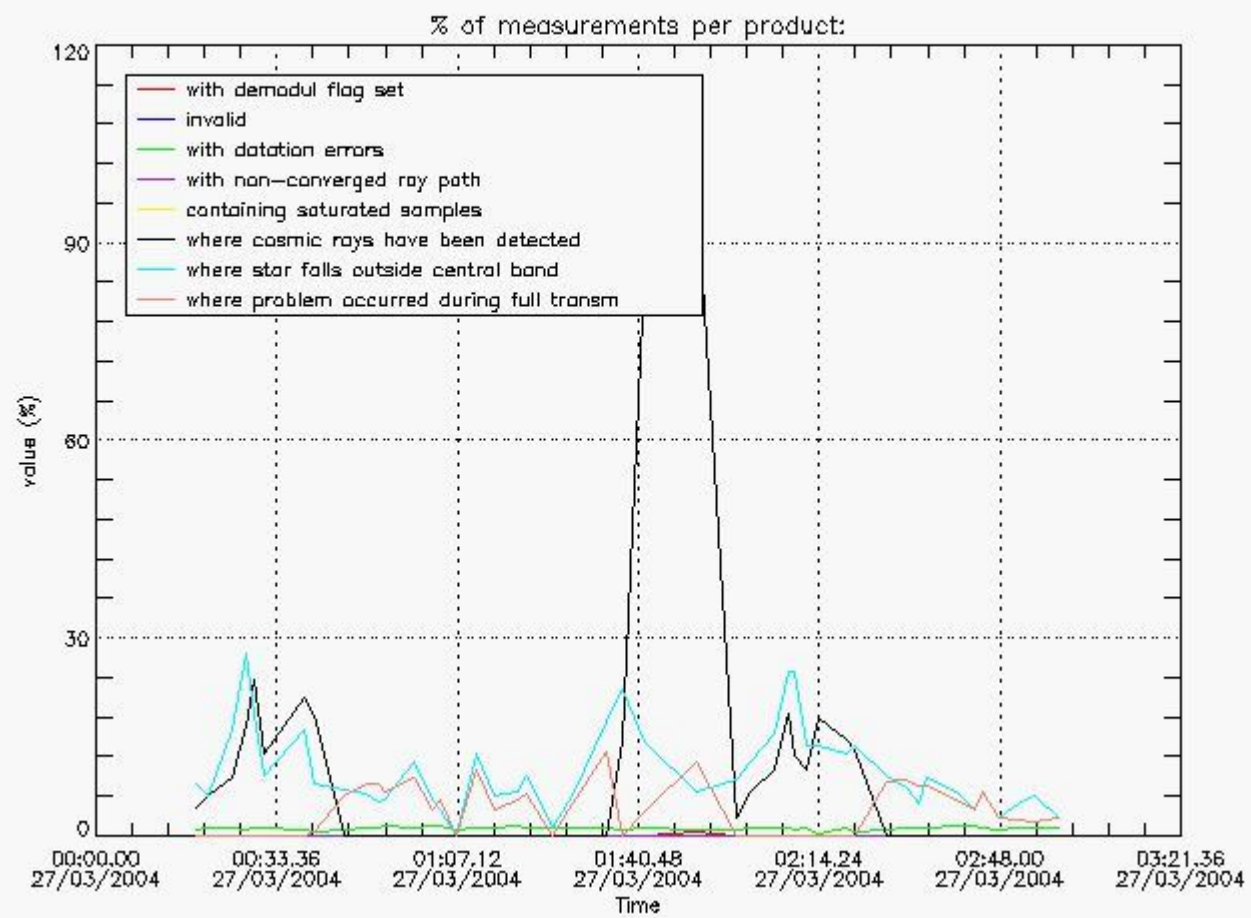

5.2 Plot quality information per product

6. Statistics and plot of tangent altitude of the last measurement (DARK & BRIGHT products without errors)

6.1 Statistics on tangent altitude lost:

Statistics	DARK	BRIGHT
Mean:	14.711	20.849
St. deviation:	4.0969	2.8892
Maximum:	20.208	26.873
Minimum:	6.8113	12.106
Number of data:	20.000	27.000

6.2 Plot for DARK limb products