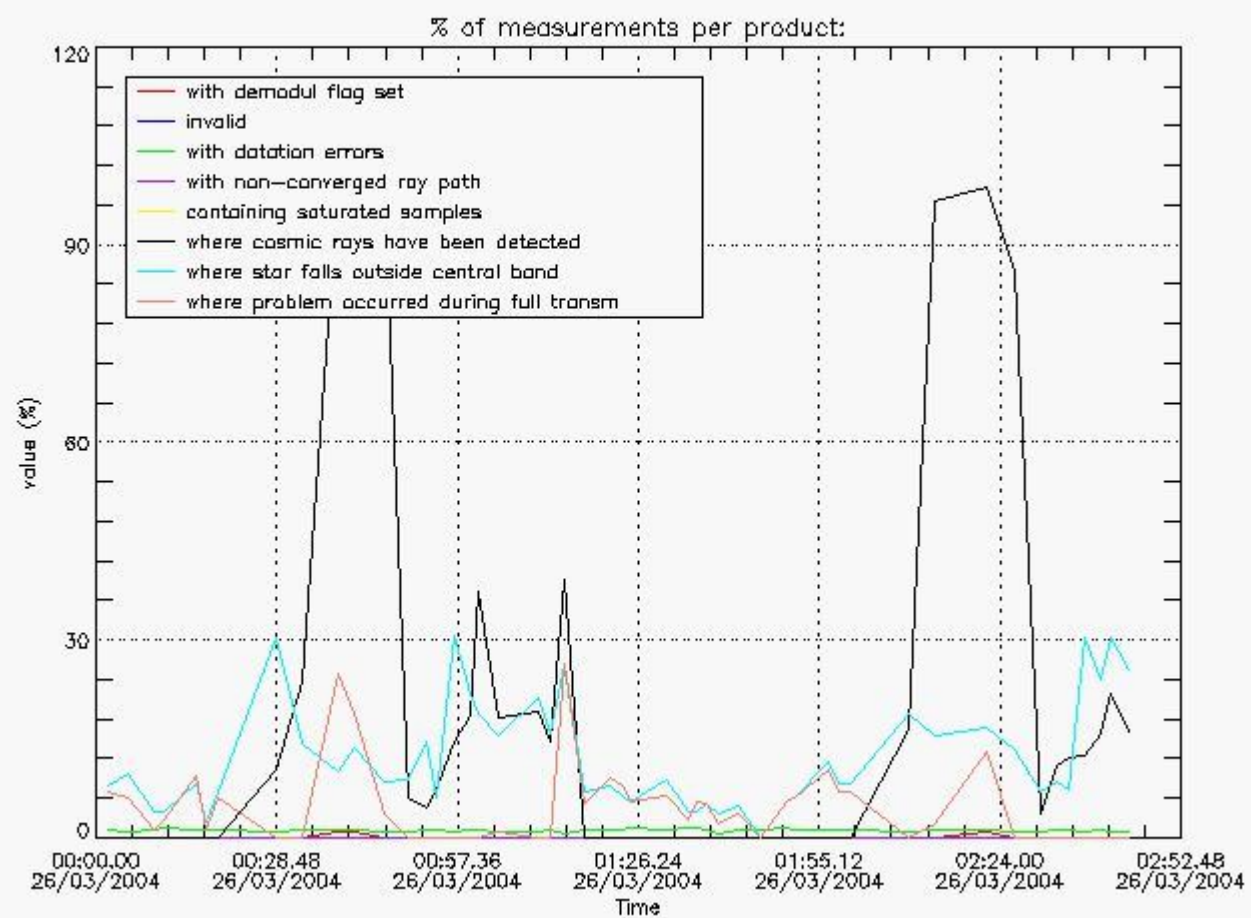

5.2 Plot quality information per product

6. Statistics and plot of tangent altitude of the last measurement (DARK & BRIGHT products without errors)

6.1 Statistics on tangent altitude lost:

Statistics	DARK	BRIGHT
Mean:	13.101	21.113
St. deviation:	4.8753	2.5192
Maximum:	20.172	27.453
Minimum:	4.8242	16.761
Number of data:	26.000	23.000

6.2 Plot for DARK limb products