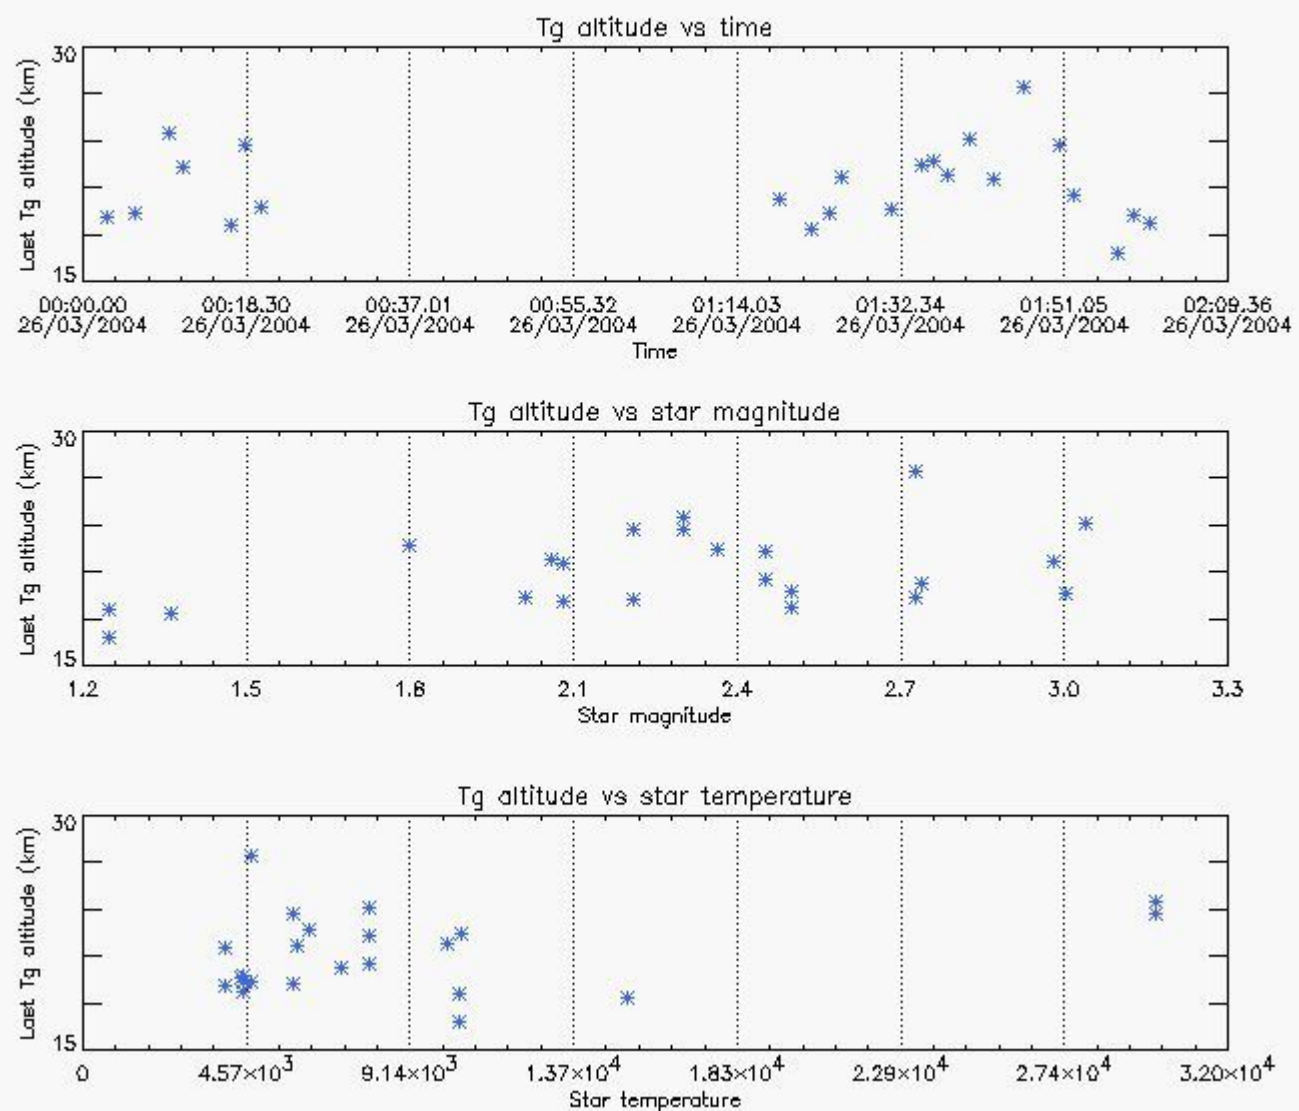

6.2 Plot for DARK limb products

Tangent altitude at which the star is lost

6.3 Plot for BRIGHT limb products

Tangent altitude at which the star is lost

7. Statistics on SATU Noise Equivalent Angle (NEA) for DARK (D) and BRIGHT (B) products above 105 kms