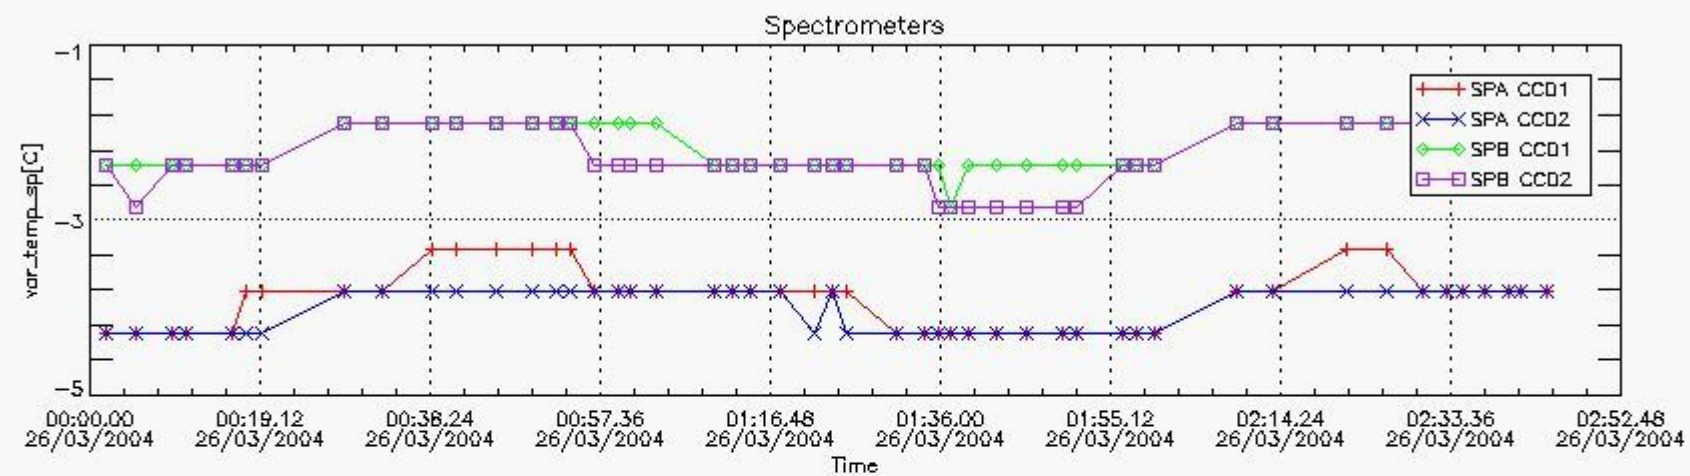

4. Overview of dark signal processing per product

The Dark Charge (DC) is a temperature-dependant signal added to the useful measurements and it is therefore subtracted from them during the processing. There are two phenomena that produce a continuous increase of the DC: the "hot pixels" (a pixel is "hot" when its DC exceeds by a significant amount its value measured on ground at the same temperature) and the "Random Telegraphic Signal" (abrupt change positive or negative of the CCD pixel signal, random in time, affecting only the DC part of the signal and not the photon generated signal).

In this section a list of products that did not use the Dark Sky Area (DSA) observation for the DC computation is given. It is also provided the mean DC plot per product for dark limb products with no error flag set.

4.1 All products used the DSA observation for the DC computation

4.2 Plot of mean dark charges per product: only products in DARK limb conditions without errors are used