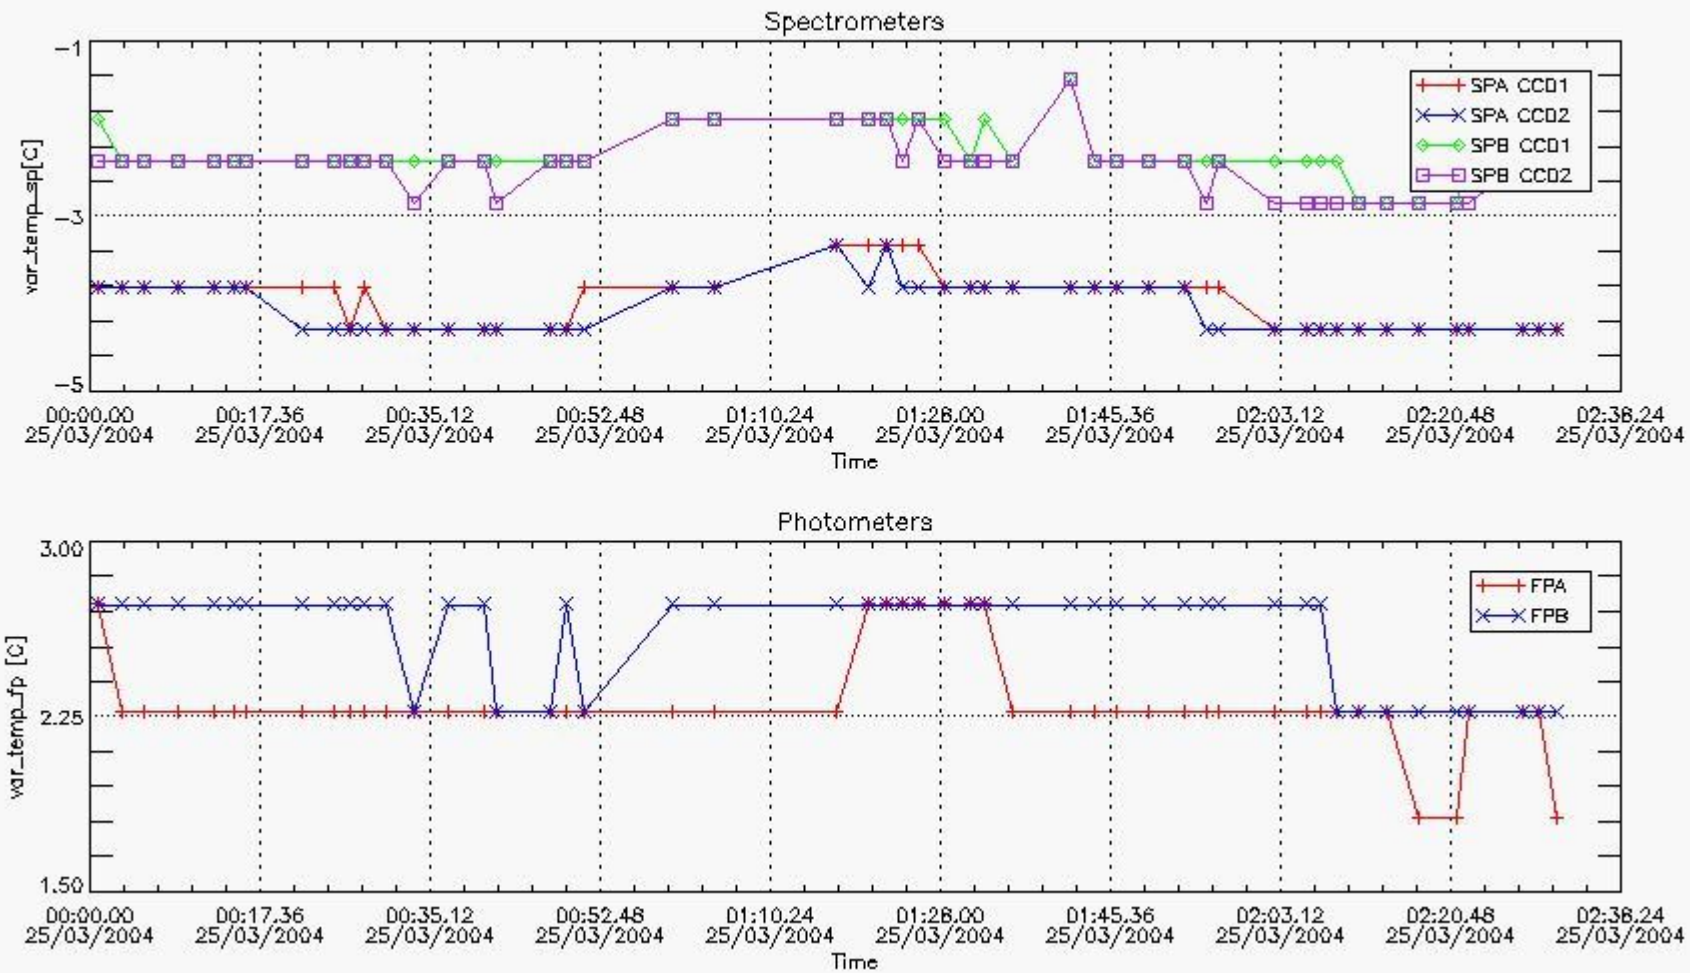

4. Overview of dark signal processing per product

The Dark Charge (DC) is a temperature-dependant signal added to the useful measurements and it is therefore subtracted from them during the processing. There are two phenomena that produce a continuous increase of the DC: the "hot pixels" (a pixel is "hot" when its DC exceeds by a significant amount its value measured on ground at the same temperature) and the "Random Telegraphic Signal" (abrupt change positive or negative of the CCD pixel signal, random in time, affecting only the DC part of the signal and not the photon generated signal).

In this section a list of products that did not use the Dark Sky Area (DSA) observation for the DC computation is given. It is also provided the mean DC plot per product for dark limb products with no error flag set.

4.1 All products used the DSA observation for the DC computation

4.2 Plot of mean dark charges per product: only products in DARK limb conditions without errors are used