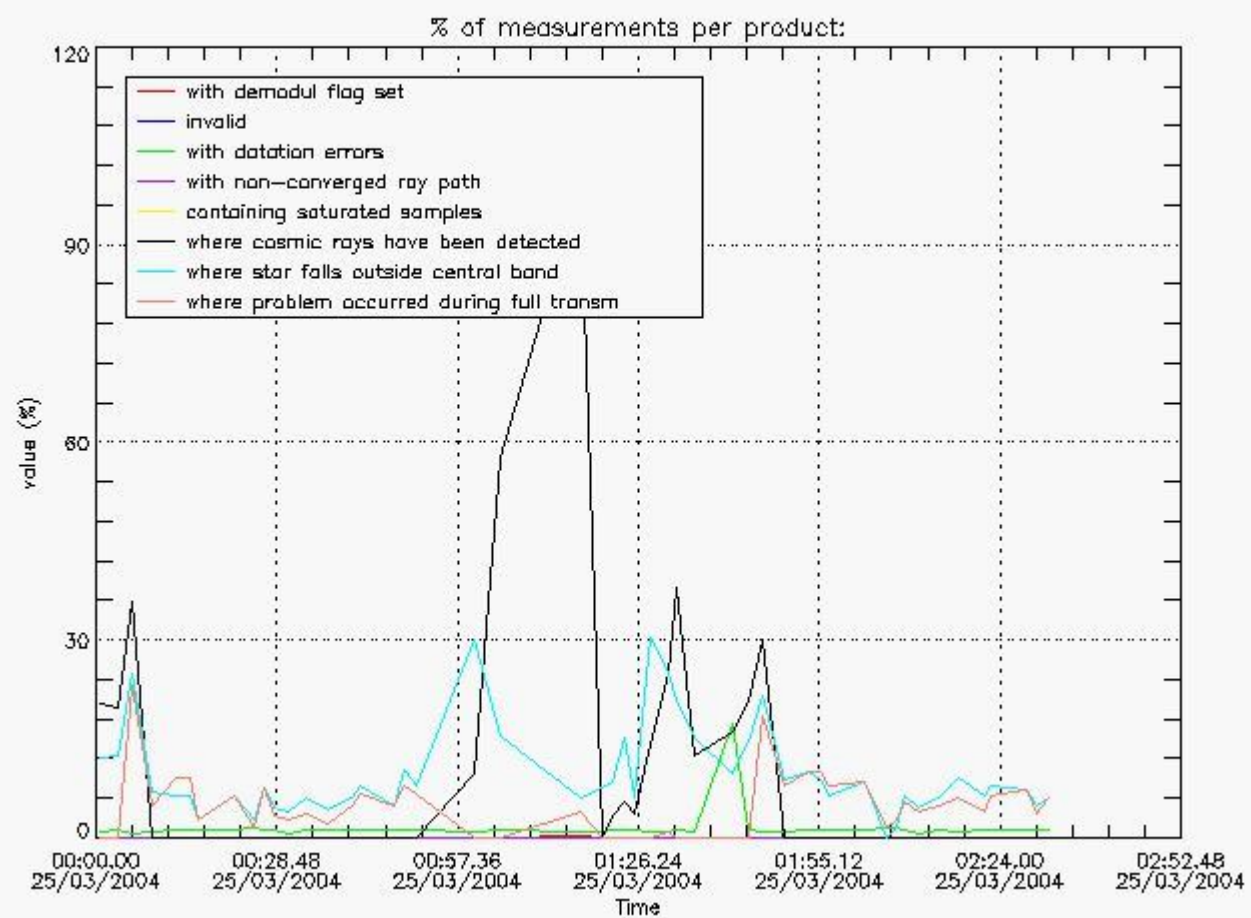

5.2 Plot quality information per product

6. Statistics and plot of tangent altitude of the last measurement (DARK & BRIGHT products without errors)

6.1 Statistics on tangent altitude lost:

Statistics	DARK	BRIGHT
Mean:	13.845	20.832
St. deviation:	4.9078	2.1077
Maximum:	20.423	25.135
Minimum:	4.9007	17.577
Number of data:	17.000	32.000

6.2 Plot for DARK limb products