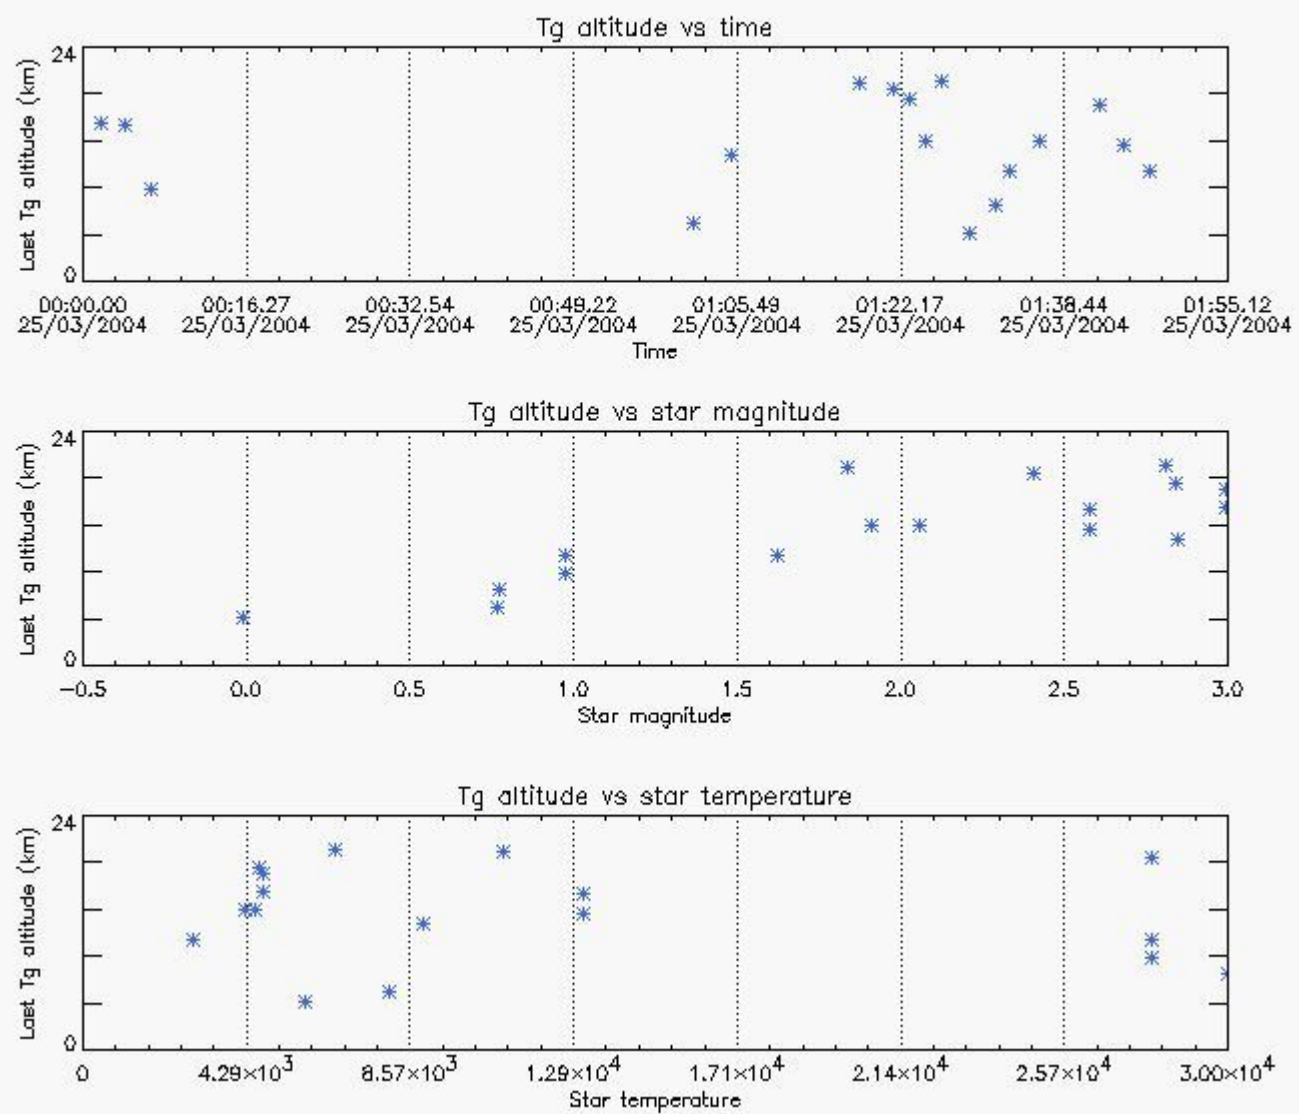

Tangent altitude at which the star is lost

6.3 Plot for BRIGHT limb products