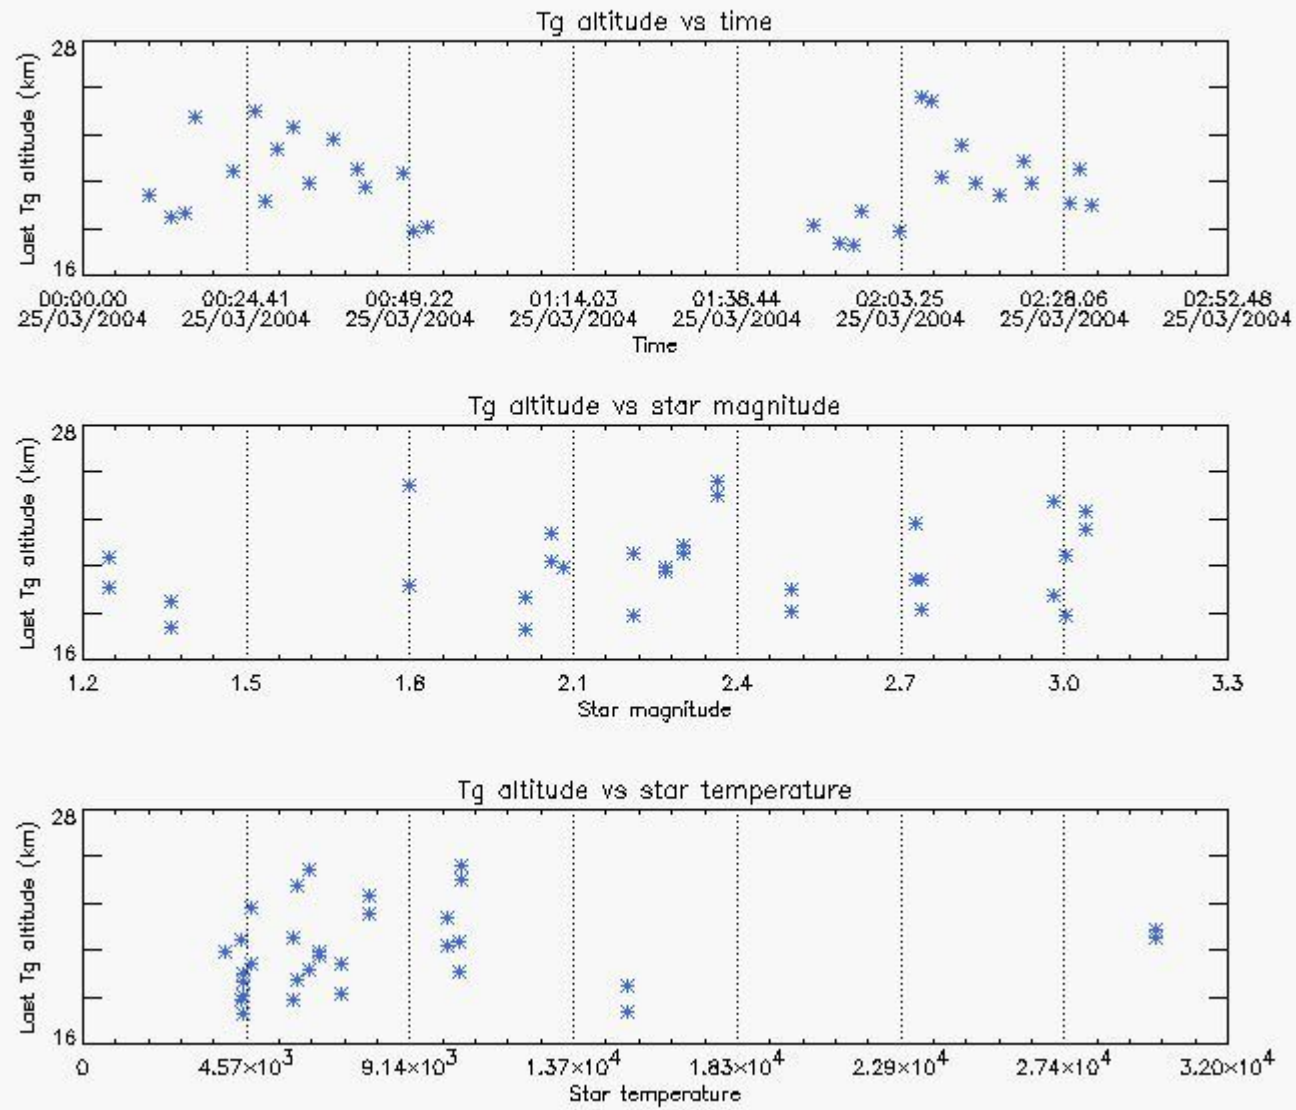

6.2 Plot for DARK limb products

Tangent altitude at which the star is lost

6.3 Plot for BRIGHT limb products

Tangent altitude at which the star is lost

7. Statistics on SATU Noise Equivalent Angle (NEA) for DARK (D) and BRIGHT (B) products above 105 kms