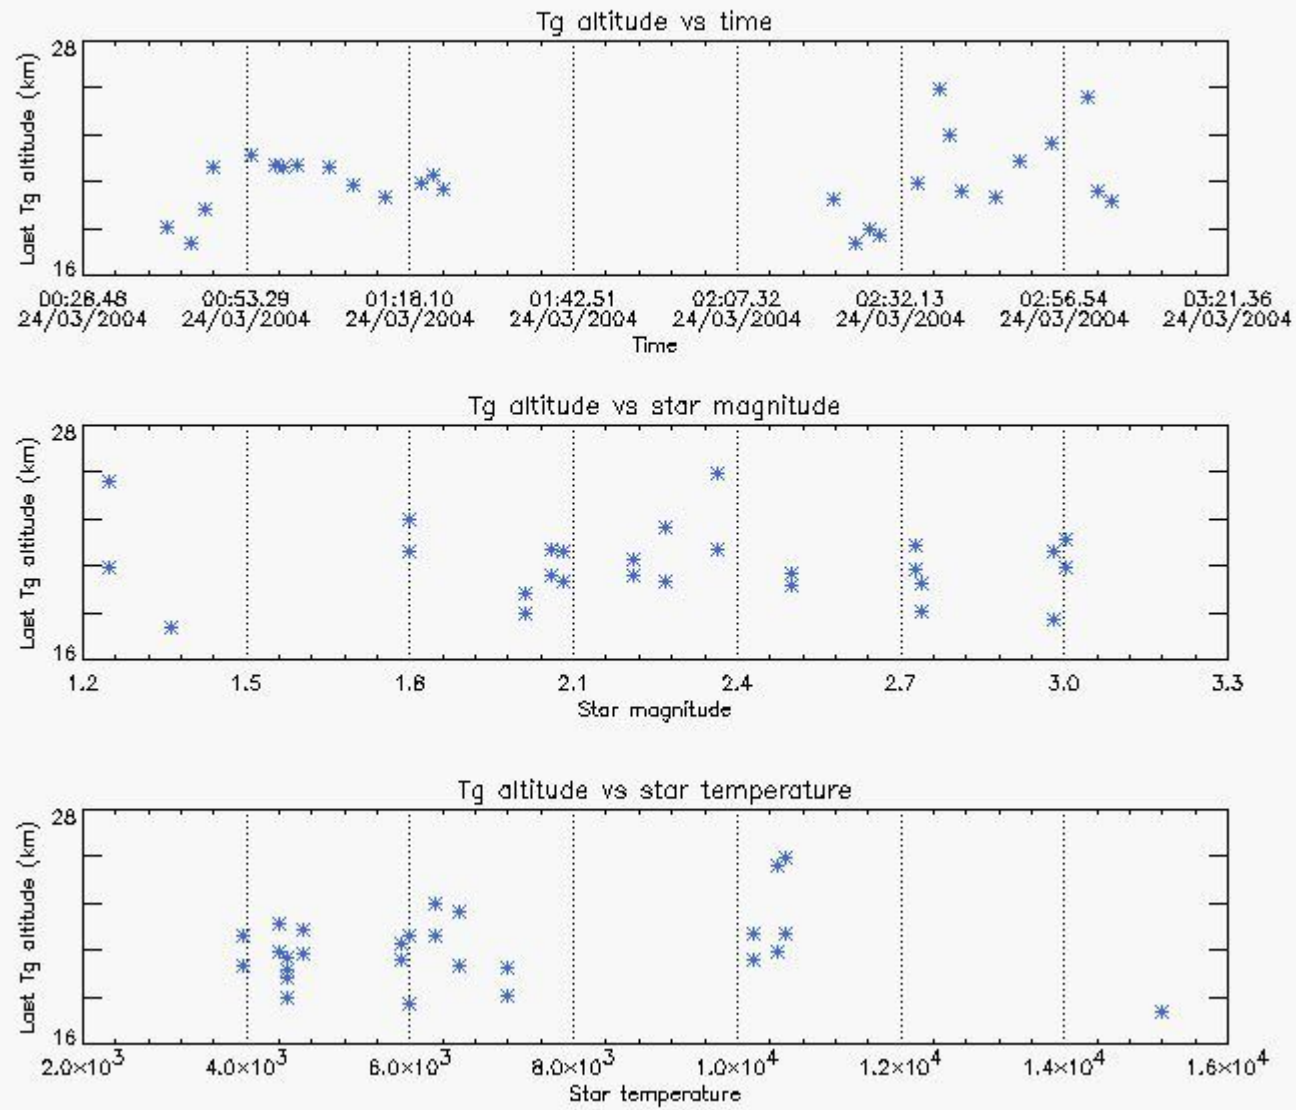

6.2 Plot for DARK limb products

Tangent altitude at which the star is lost

6.3 Plot for BRIGHT limb products

Tangent altitude at which the star is lost

7. Statistics on SATU Noise Equivalent Angle (NEA) for DARK (D) and BRIGHT (B) products above 105 kms