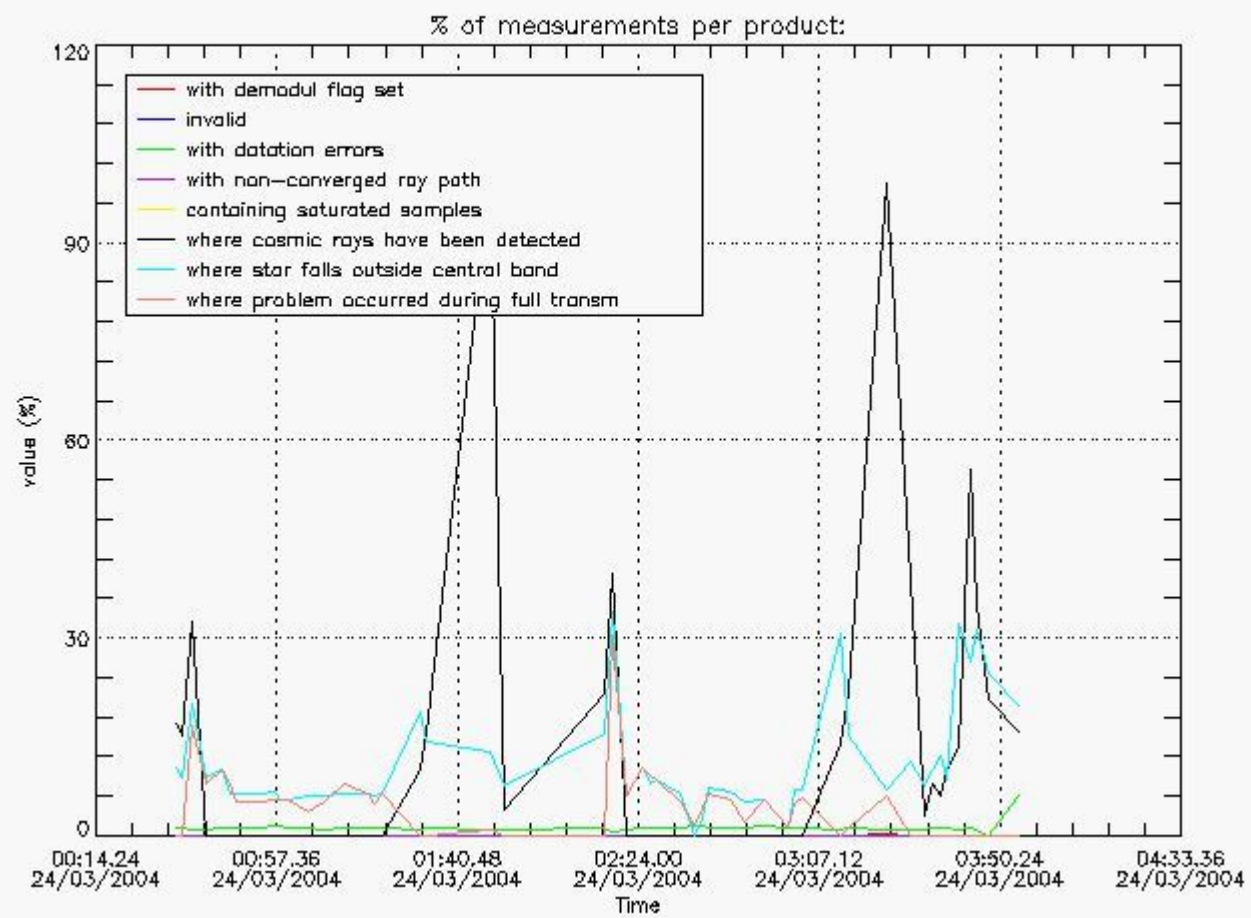

5.2 Plot quality information per product

6. Statistics and plot of tangent altitude of the last measurement (DARK & BRIGHT products without errors)

6.1 Statistics on tangent altitude lost:

Statistics	DARK	BRIGHT
Mean:	13.388	20.777
St. deviation:	5.3267	1.9342
Maximum:	20.042	25.508
Minimum:	4.2352	17.603
Number of data:	22.000	28.000

6.2 Plot for DARK limb products