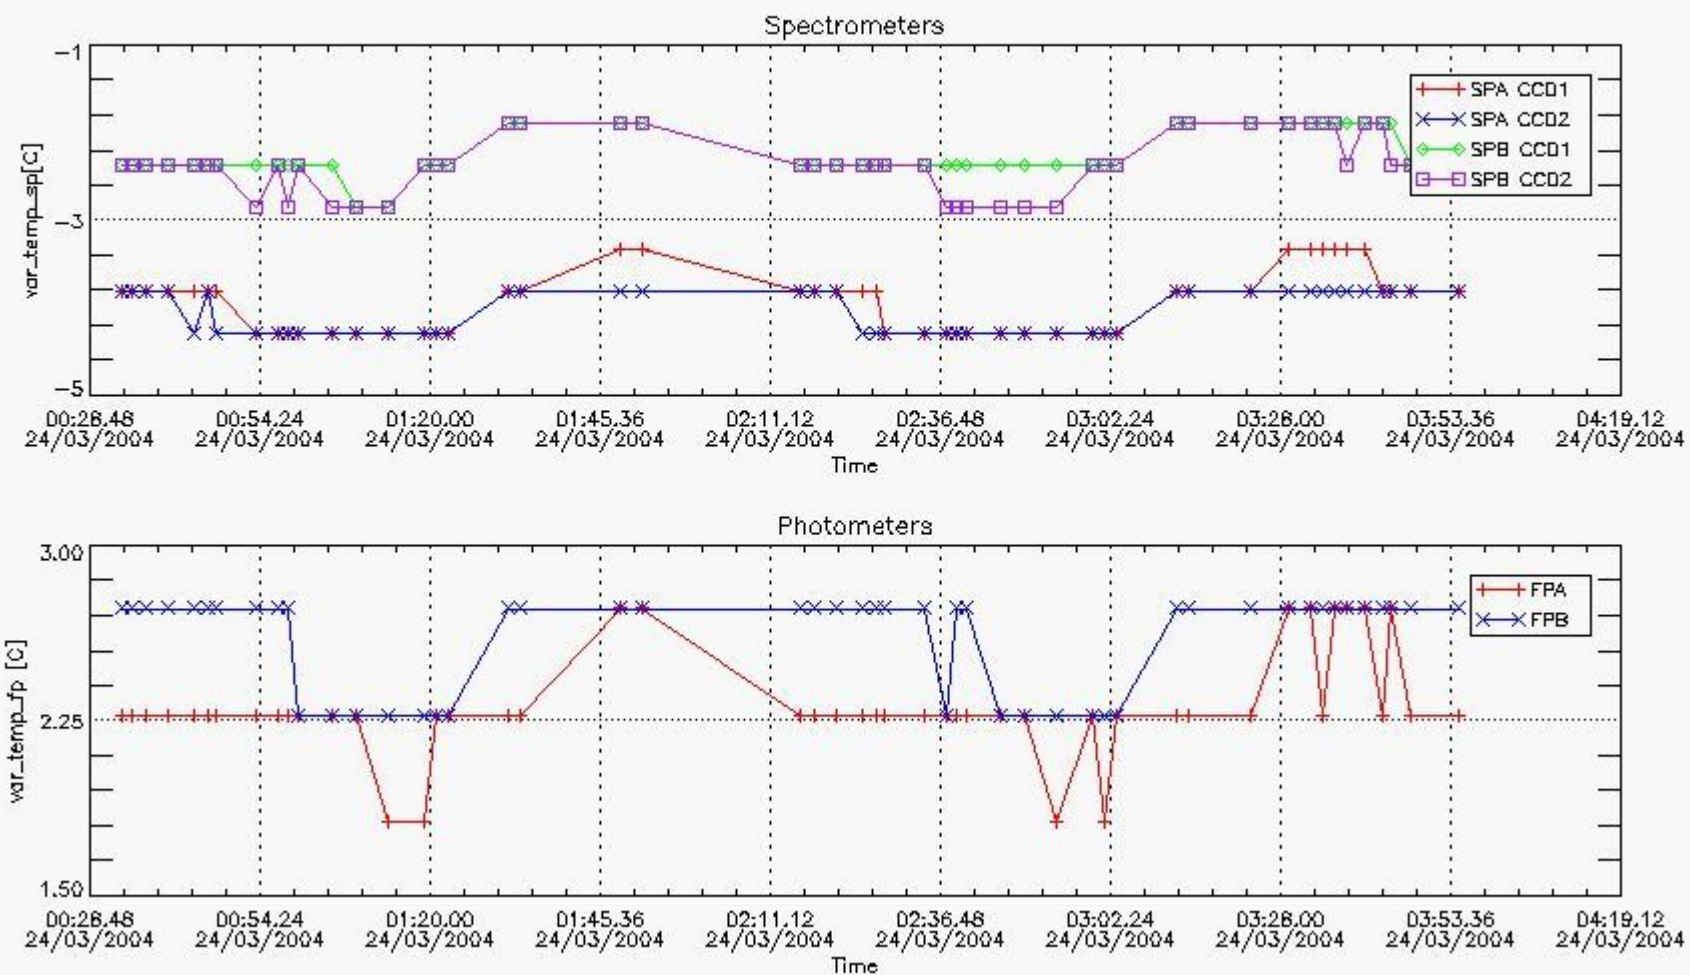

4. Overview of dark signal processing per product

The Dark Charge (DC) is a temperature-dependant signal added to the useful measurements and it is therefore subtracted from them during the processing. There are two phenomena that produce a continuous increase of the DC: the "hot pixels" (a pixel is "hot" when its DC exceeds by a significant amount its value measured on ground at the same temperature) and the "Random Telegraphic Signal" (abrupt change positive or negative of the CCD pixel signal, random in time, affecting only the DC part of the signal and not the photon generated signal).

In this section a list of products that did not use the Dark Sky Area (DSA) observation for the DC computation is given. It is also provided the mean DC plot per product for dark limb products with no error flag set.

4.1 All products used the DSA observation for the DC computation

4.2 Plot of mean dark charges per product: only products in DARK limb conditions without errors are used