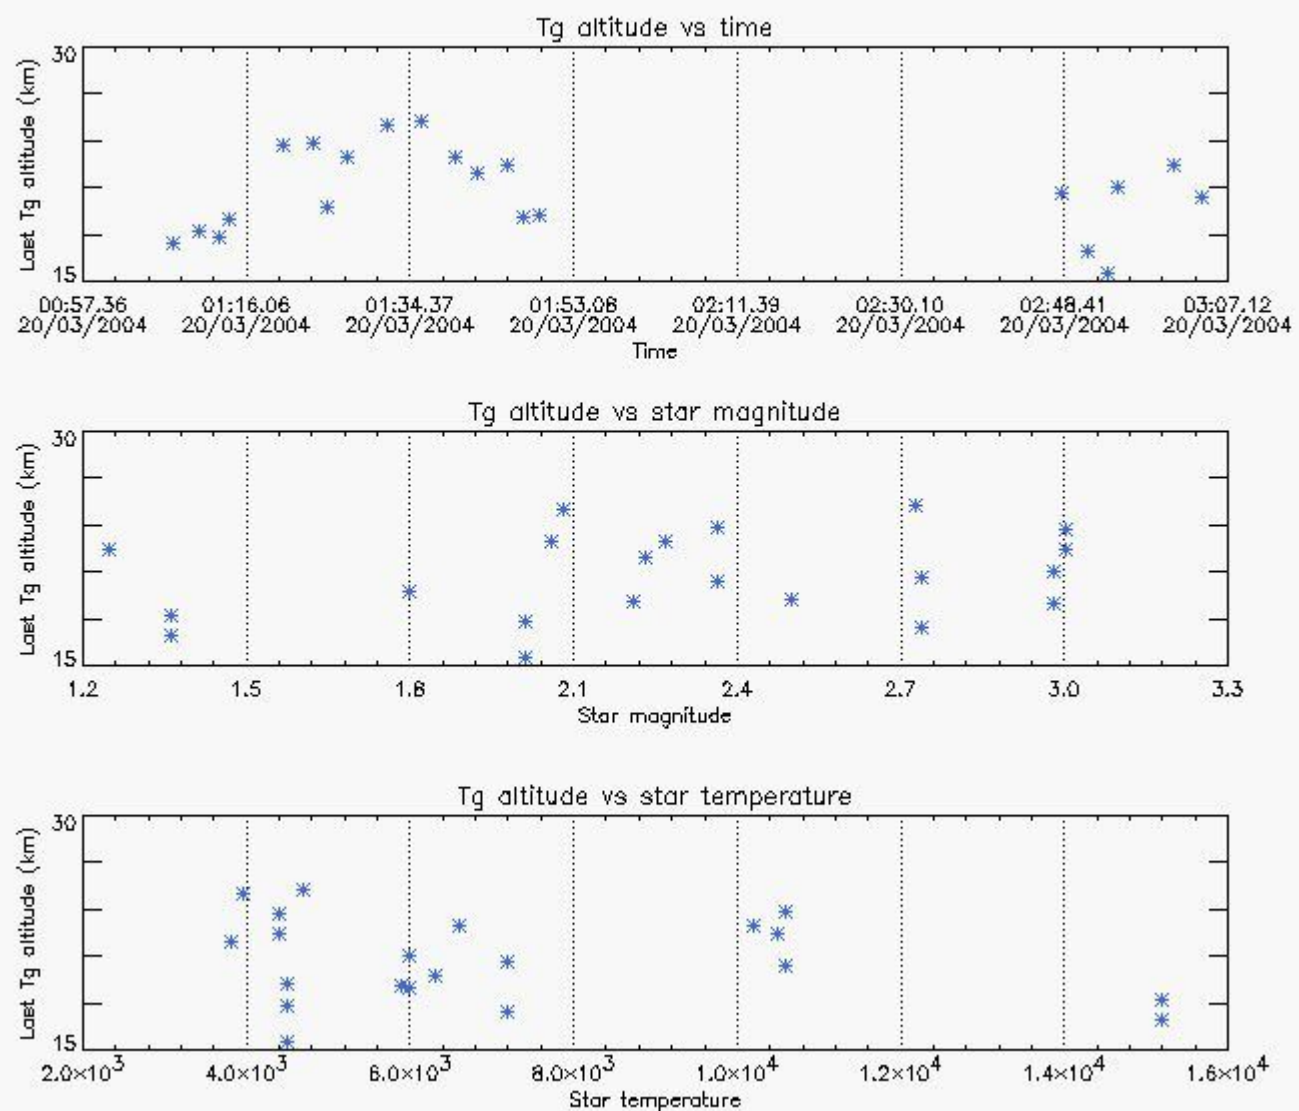

6.2 Plot for DARK limb products

Tangent altitude at which the star is lost

6.3 Plot for BRIGHT limb products

Tangent altitude at which the star is lost

7. Statistics on SATU Noise Equivalent Angle (NEA) for DARK (D) and BRIGHT (B) products above 105 kms