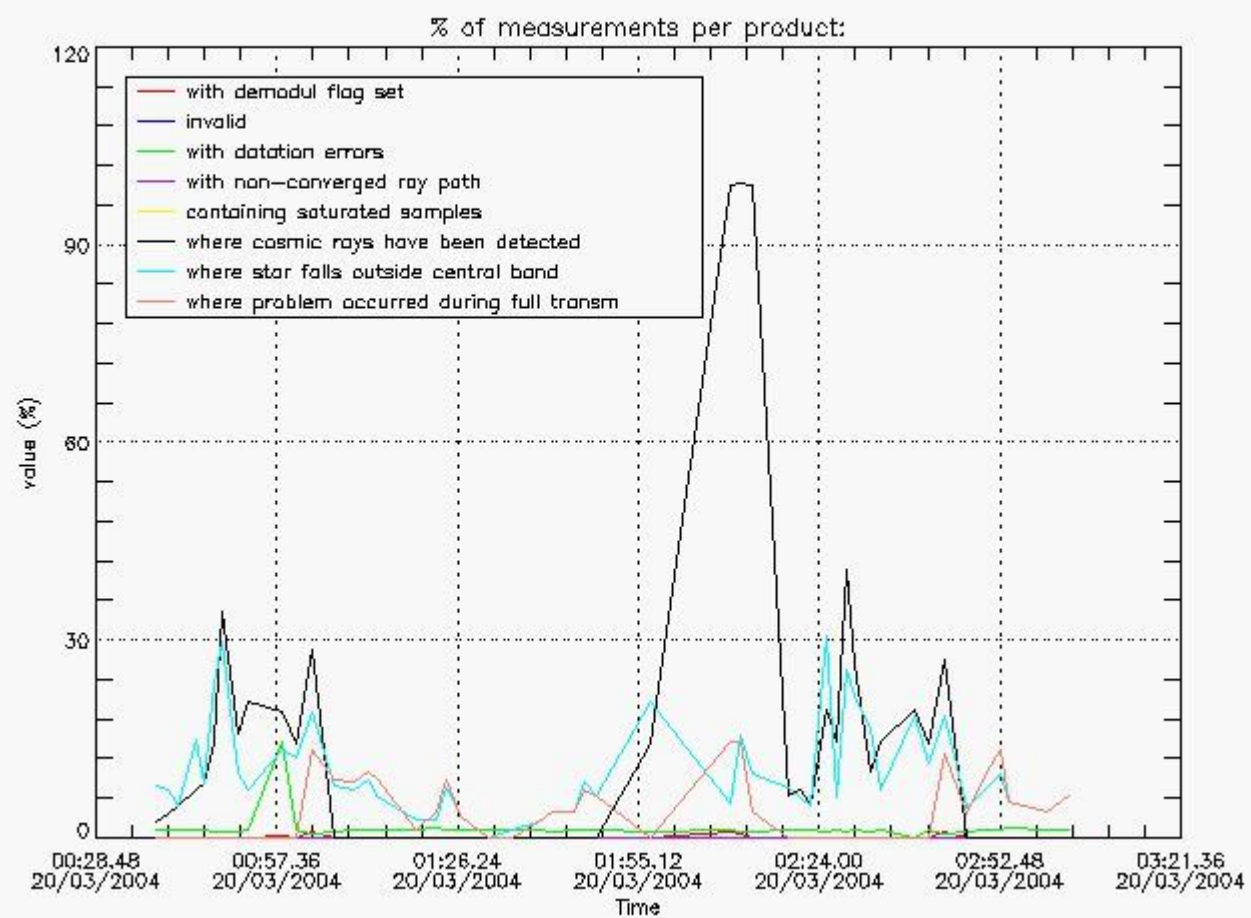

5.2 Plot quality information per product

6. Statistics and plot of tangent altitude of the last measurement (DARK & BRIGHT products without errors)

6.1 Statistics on tangent altitude lost:

Statistics	DARK	BRIGHT
Mean:	14.440	20.747
St. deviation:	4.8540	2.7497
Maximum:	20.987	25.265
Minimum:	4.7455	15.464
Number of data:	28.000	21.000

6.2 Plot for DARK limb products