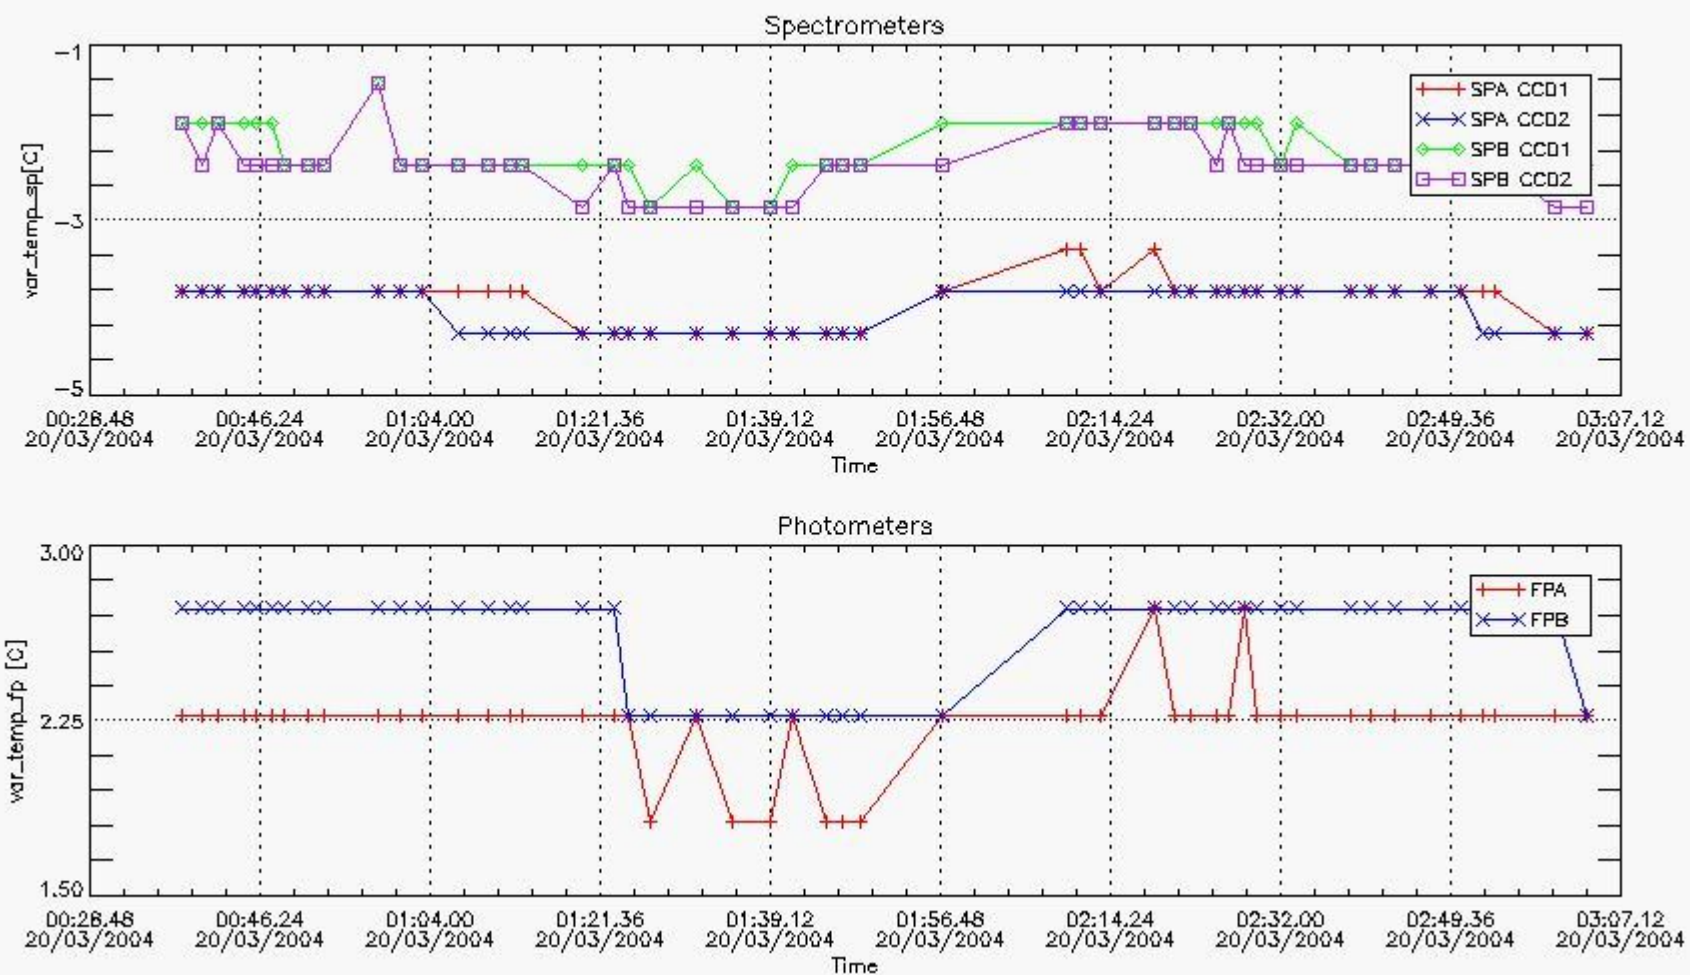

4. Overview of dark signal processing per product

The Dark Charge (DC) is a temperature-dependant signal added to the useful measurements and it is therefore subtracted from them during the processing. There are two phenomena that produce a continuous increase of the DC: the "hot pixels" (a pixel is "hot" when its DC exceeds by a significant amount its value measured on ground at the same temperature) and the "Random Telegraphic Signal" (abrupt change positive or negative of the CCD pixel signal, random in time, affecting only the DC part of the signal and not the photon generated signal).

In this section a list of products that did not use the Dark Sky Area (DSA) observation for the DC computation is given. It is also provided the mean DC plot per product for dark limb products with no error flag set.

4.1 All products used the DSA observation for the DC computation

4.2 Plot of mean dark charges per product: only products in DARK limb conditions without errors are used