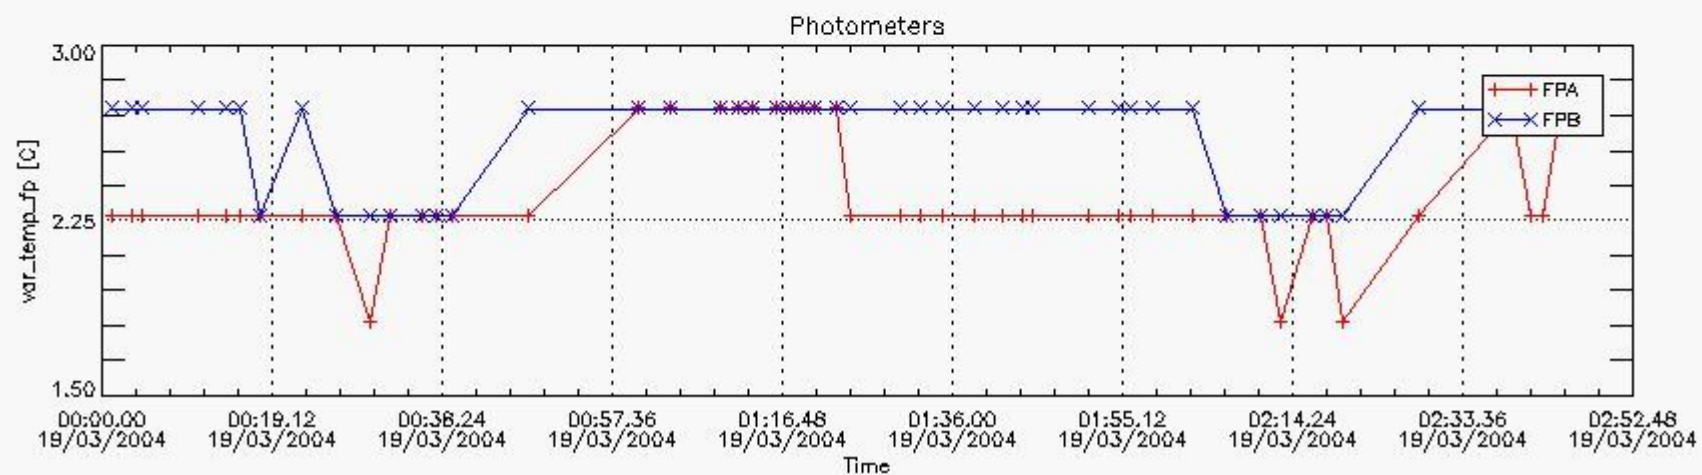

4. Overview of dark signal processing per product

The Dark Charge (DC) is a temperature-dependant signal added to the useful measurements and it is therefore subtracted from them during the processing. There are two phenomena that produce a continuous increase of the DC: the "hot pixels" (a pixel is "hot" when its DC exceeds by a significant amount its value measured on ground at the same temperature) and the "Random Telegraphic Signal" (abrupt change positive or negative of the CCD pixel signal, random in time, affecting only the DC part of the signal and not the photon generated signal).

In this section a list of products that did not use the Dark Sky Area (DSA) observation for the DC computation is given. It is also provided the mean DC plot per product for dark limb products with no error flag set.

4.1 All products used the DSA observation for the DC computation

4.2 Plot of mean dark charges per product: only products in DARK limb conditions without errors are used