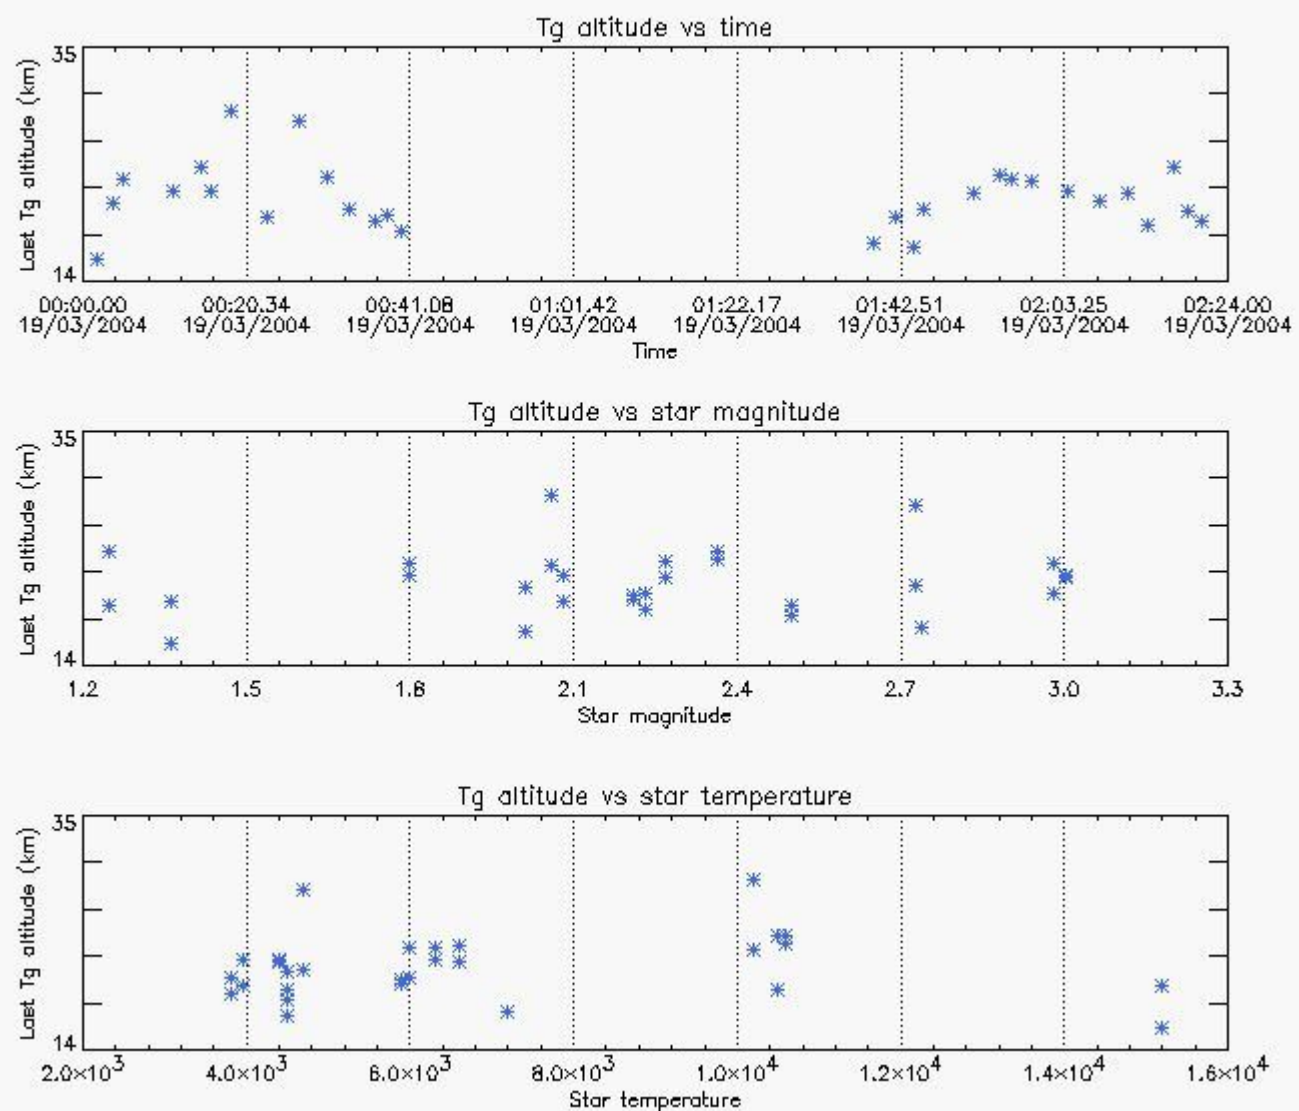

6.2 Plot for DARK limb products

Tangent altitude at which the star is lost

6.3 Plot for BRIGHT limb products

Tangent altitude at which the star is lost

7. Statistics on SATU Noise Equivalent Angle (NEA) for DARK (D) and BRIGHT (B) products above 105 kms