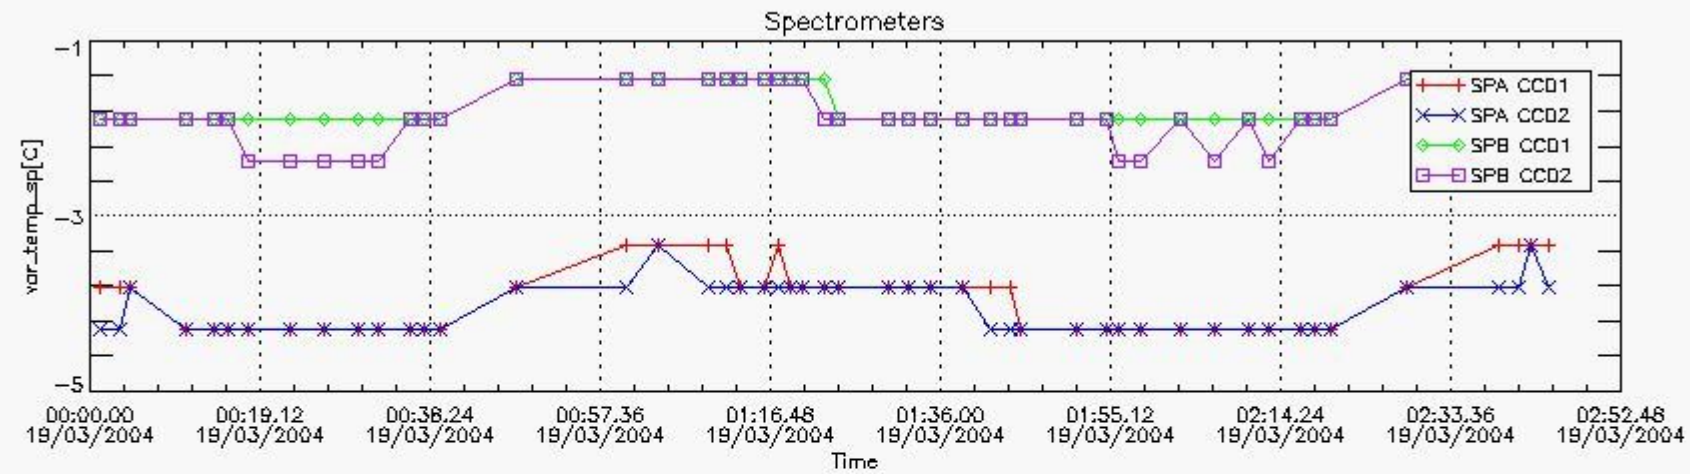

4. Overview of dark signal processing per product

The Dark Charge (DC) is a temperature-dependant signal added to the useful measurements and it is therefore subtracted from them during the processing. There are two phenomena that produce a continuous increase of the DC: the "hot pixels" (a pixel is "hot" when its DC exceeds by a significant amount its value measured on ground at the same temperature) and the "Random Telegraphic Signal" (abrupt change positive or negative of the CCD pixel signal, random in time, affecting only the DC part of the signal and not the photon generated signal).

In this section a list of products that did not use the Dark Sky Area (DSA) observation for the DC computation is given. It is also provided the mean DC plot per product for dark limb products with no error flag set.

4.1 All products used the DSA observation for the DC computation

4.2 Plot of mean dark charges per product: only products in DARK limb conditions without errors are used