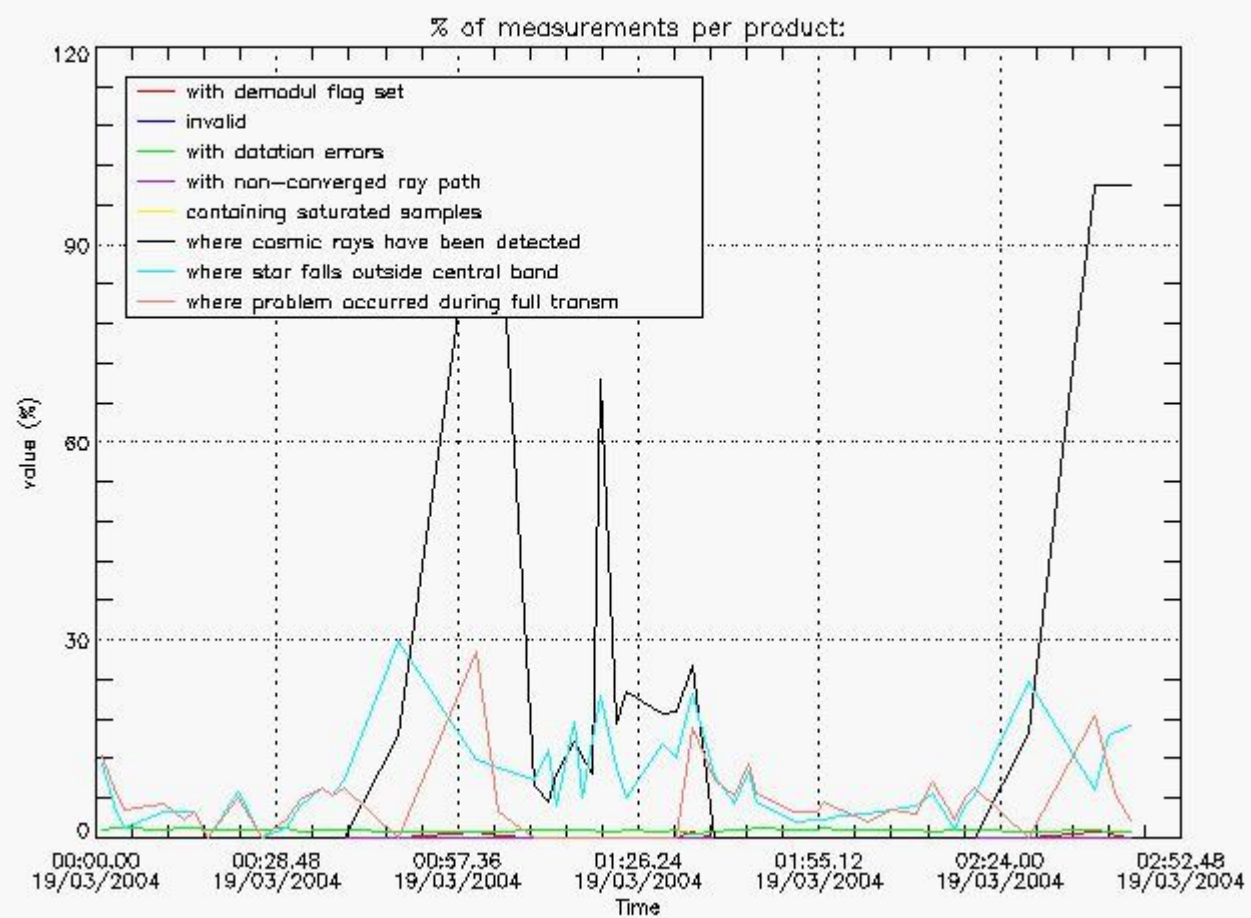

5.2 Plot quality information per product

6. Statistics and plot of tangent altitude of the last measurement (DARK & BRIGHT products without errors)

6.1 Statistics on tangent altitude lost:

Statistics	DARK	BRIGHT
Mean:	14.393	21.438
St. deviation:	3.8989	2.9275
Maximum:	20.827	29.234
Minimum:	5.5496	15.972
Number of data:	20.000	29.000

6.2 Plot for DARK limb products