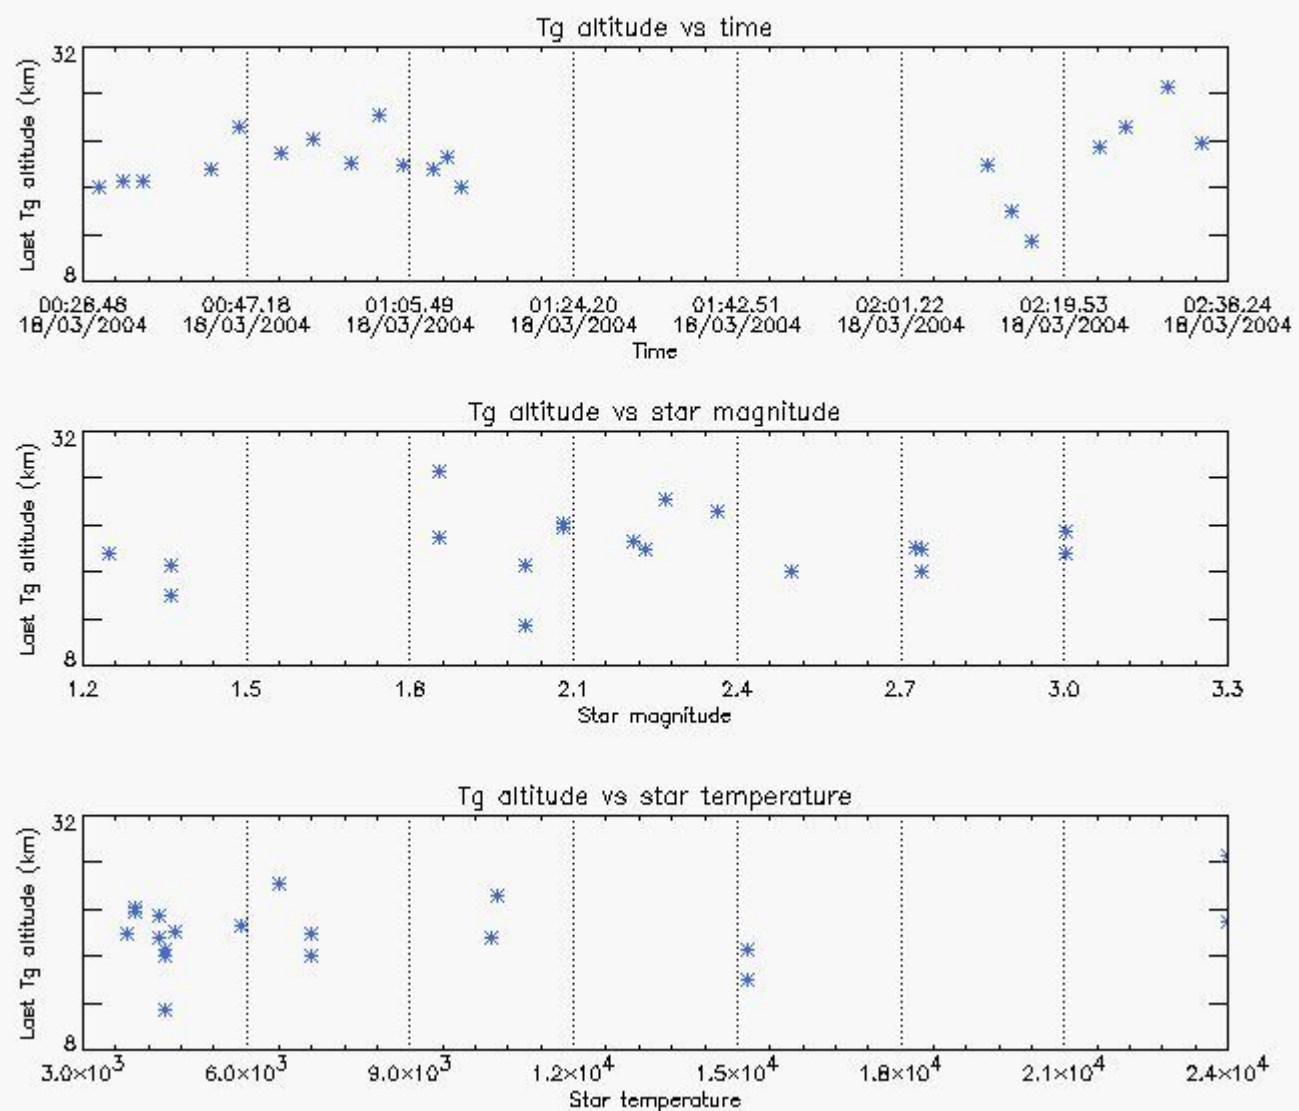

### 6.2 Plot for DARK limb products

Tangent altitude at which the star is lost

6.3 Plot for BRIGHT limb products

## Tangent altitude at which the star is lost