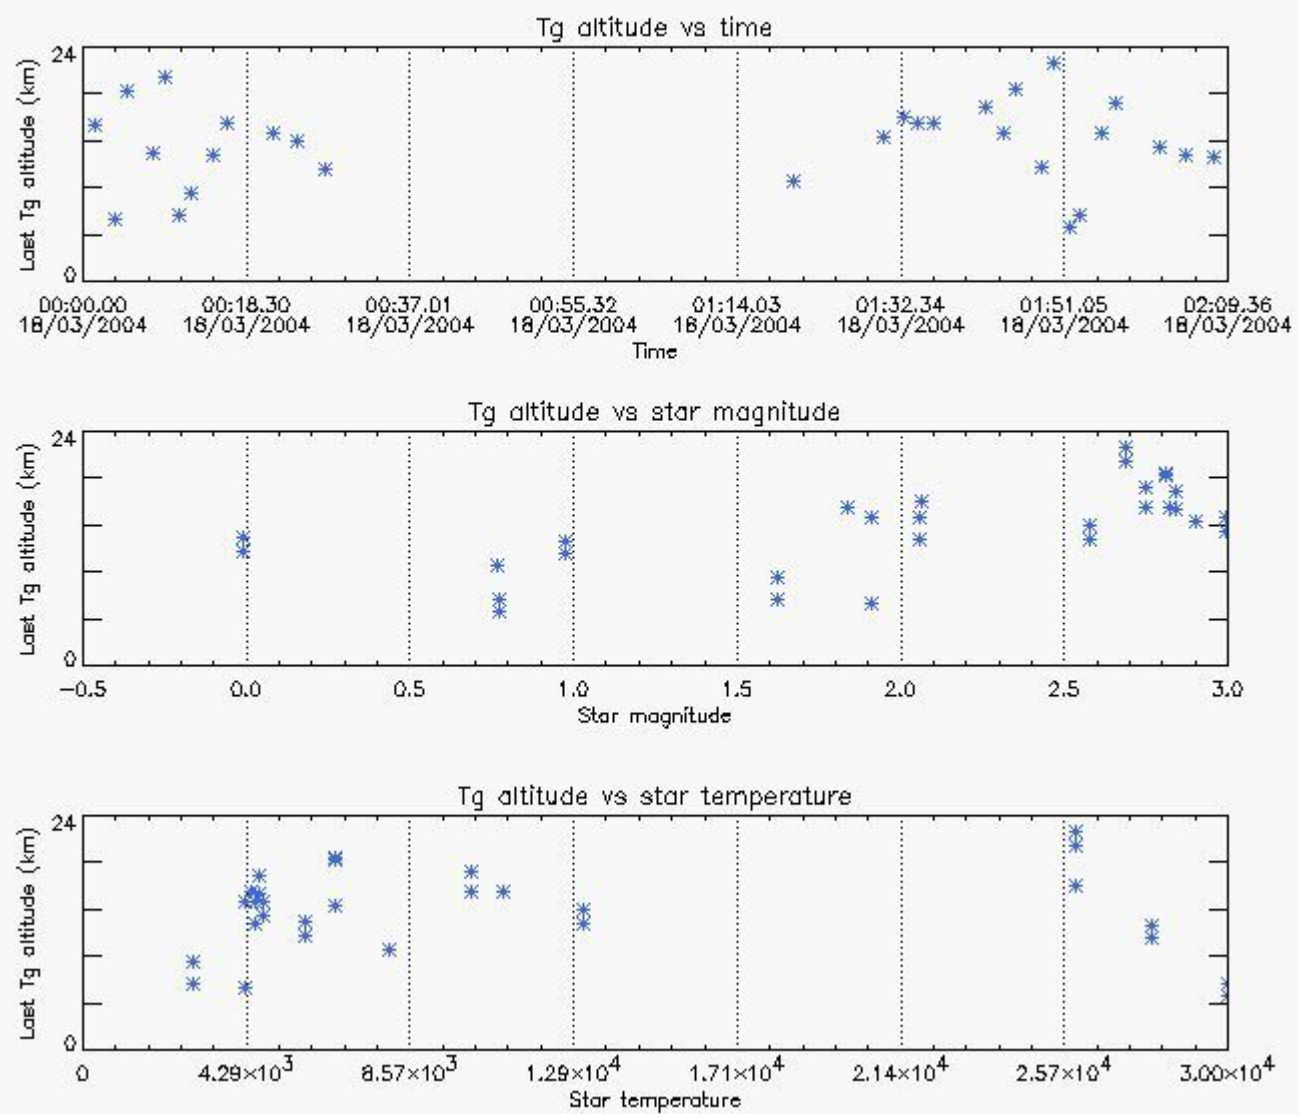

Tangent altitude at which the star is lost

6.3 Plot for BRIGHT limb products