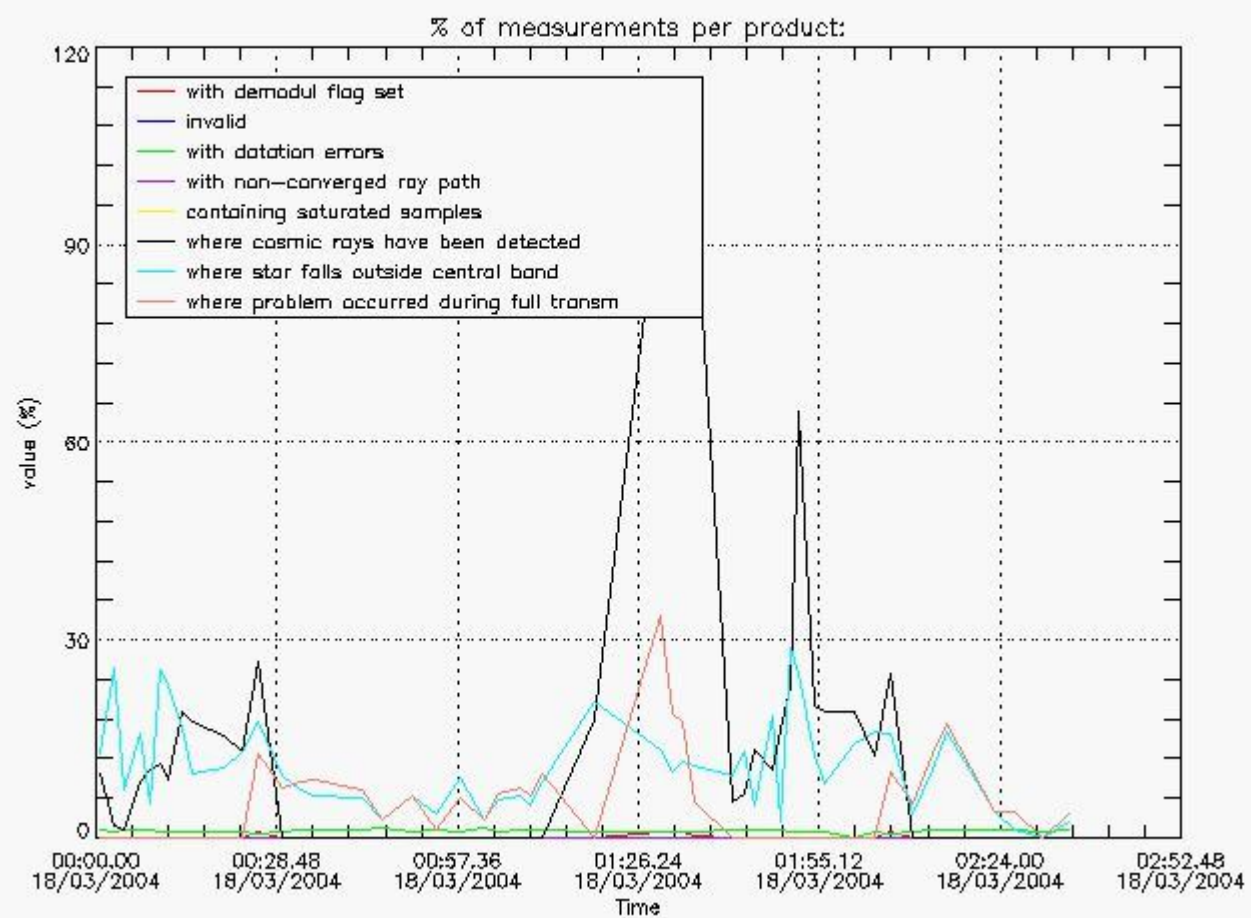

5.2 Plot quality information per product

6. Statistics and plot of tangent altitude of the last measurement (DARK & BRIGHT products without errors)

6.1 Statistics on tangent altitude lost:

Statistics	DARK	BRIGHT
Mean:	14.065	20.347
St. deviation:	4.3653	3.5017
Maximum:	22.395	27.986
Minimum:	5.4908	12.109
Number of data:	29.000	20.000

6.2 Plot for DARK limb products