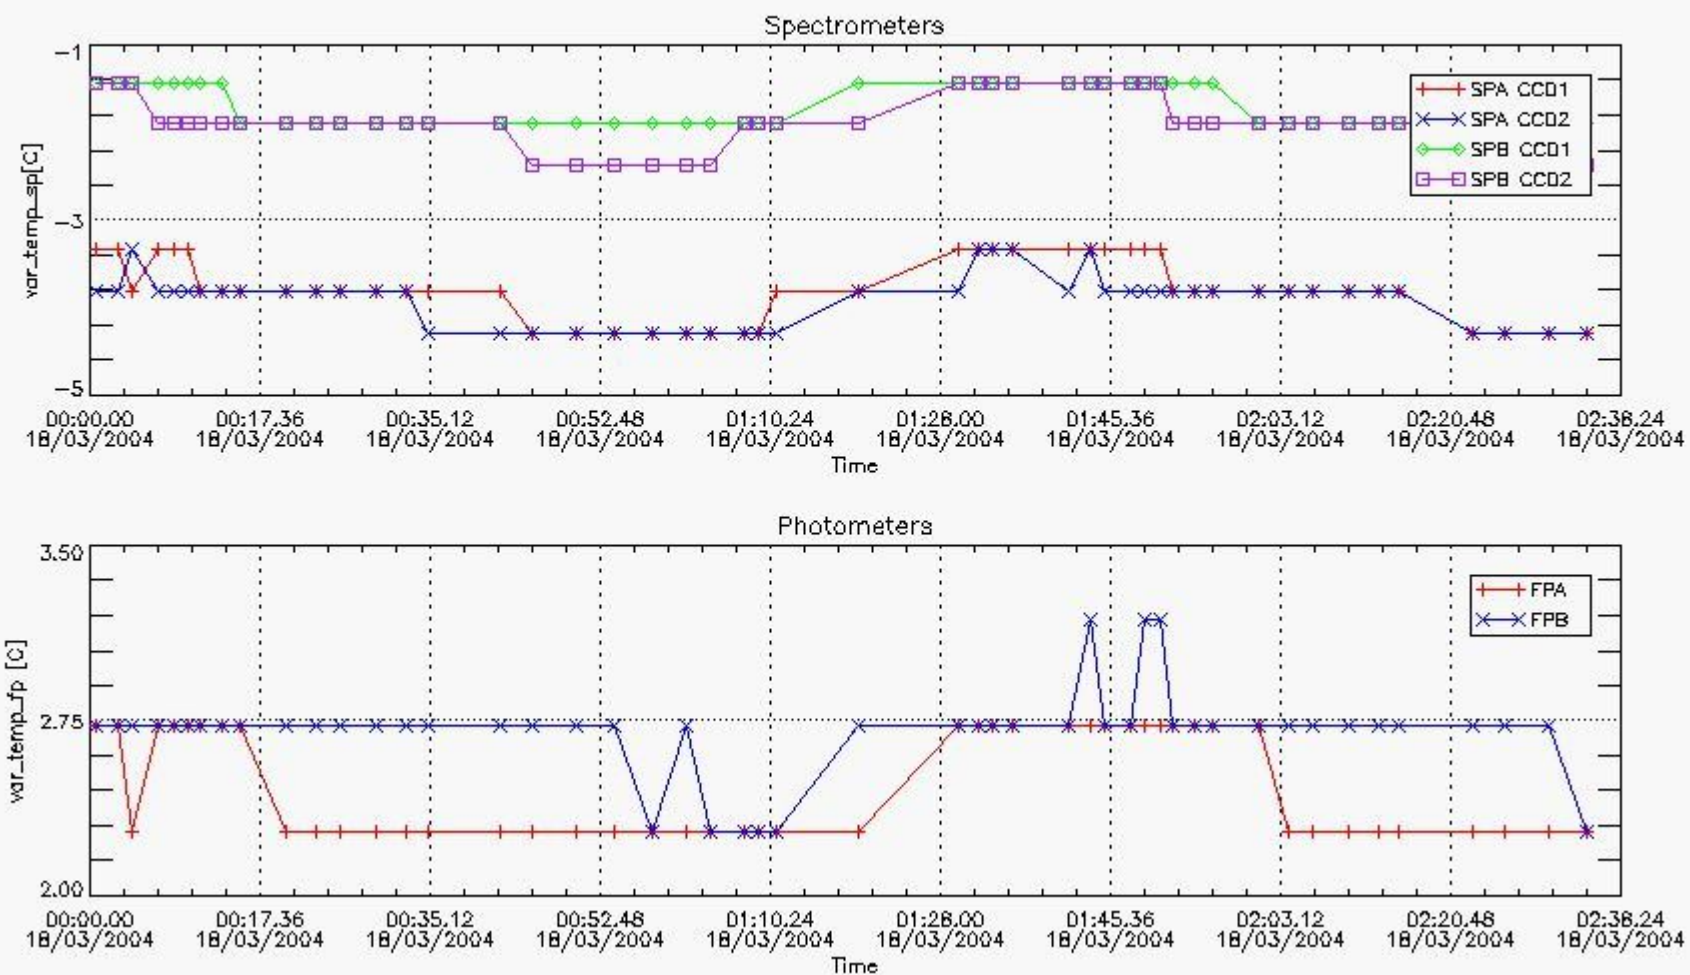

4. Overview of dark signal processing per product

The Dark Charge (DC) is a temperature-dependant signal added to the useful measurements and it is therefore subtracted from them during the processing. There are two phenomena that produce a continuous increase of the DC: the "hot pixels" (a pixel is "hot" when its DC exceeds by a significant amount its value measured on ground at the same temperature) and the "Random Telegraphic Signal" (abrupt change positive or negative of the CCD pixel signal, random in time, affecting only the DC part of the signal and not the photon generated signal).

In this section a list of products that did not use the Dark Sky Area (DSA) observation for the DC computation is given. It is also provided the mean DC plot per product for dark limb products with no error flag set.

4.1 All products used the DSA observation for the DC computation

4.2 Plot of mean dark charges per product: only products in DARK limb conditions without errors are used