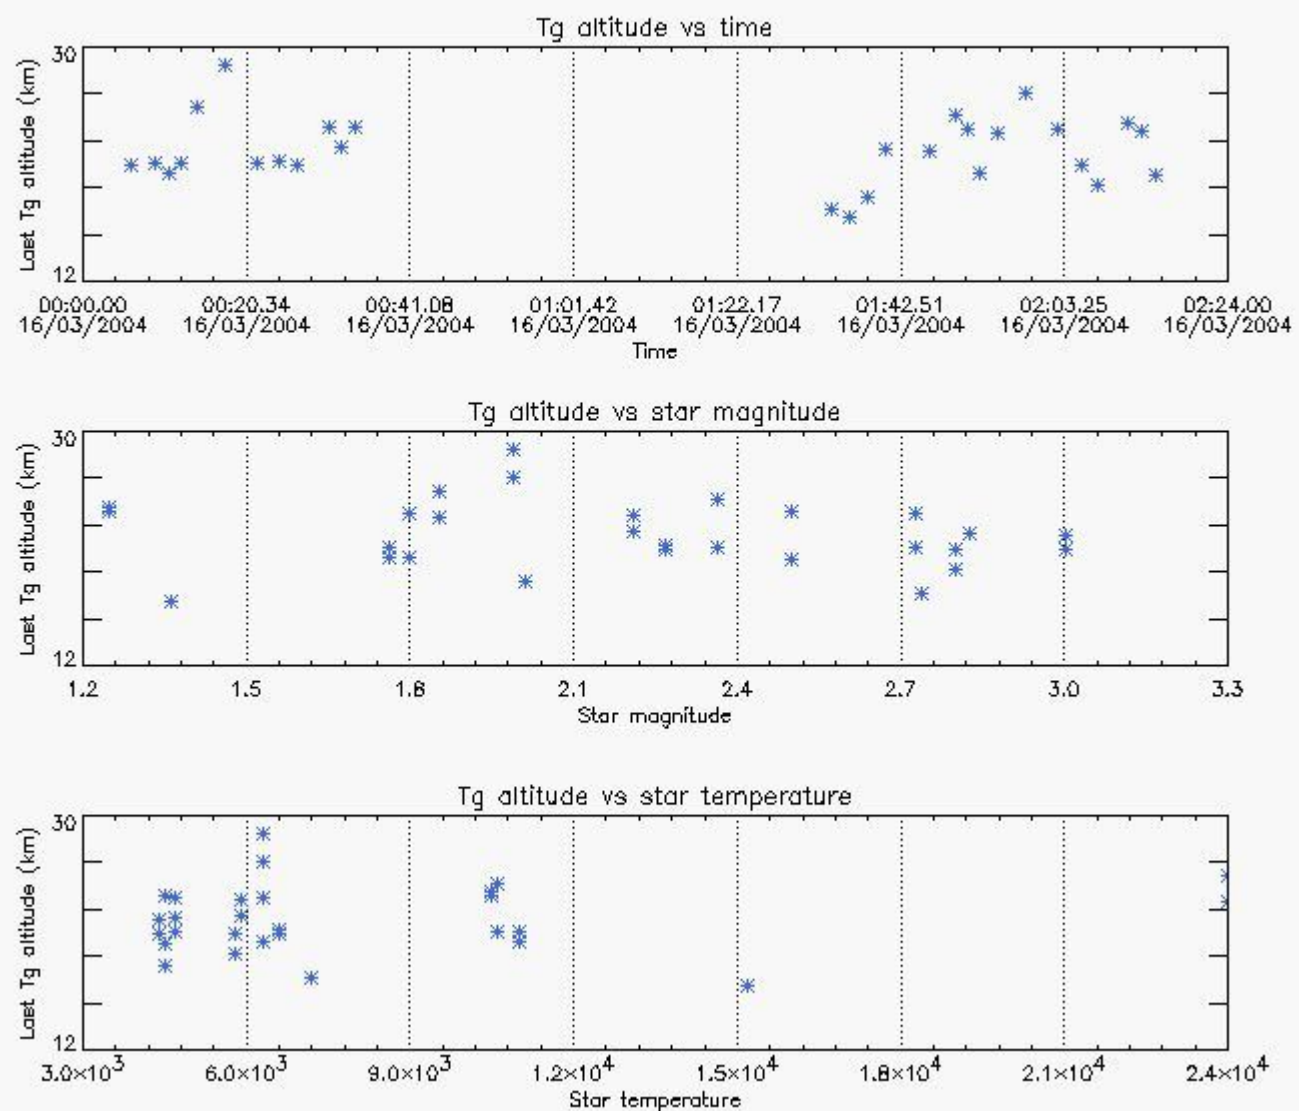

### 6.2 Plot for DARK limb products

Tangent altitude at which the star is lost

6.3 Plot for BRIGHT limb products

### Tangent altitude at which the star is lost