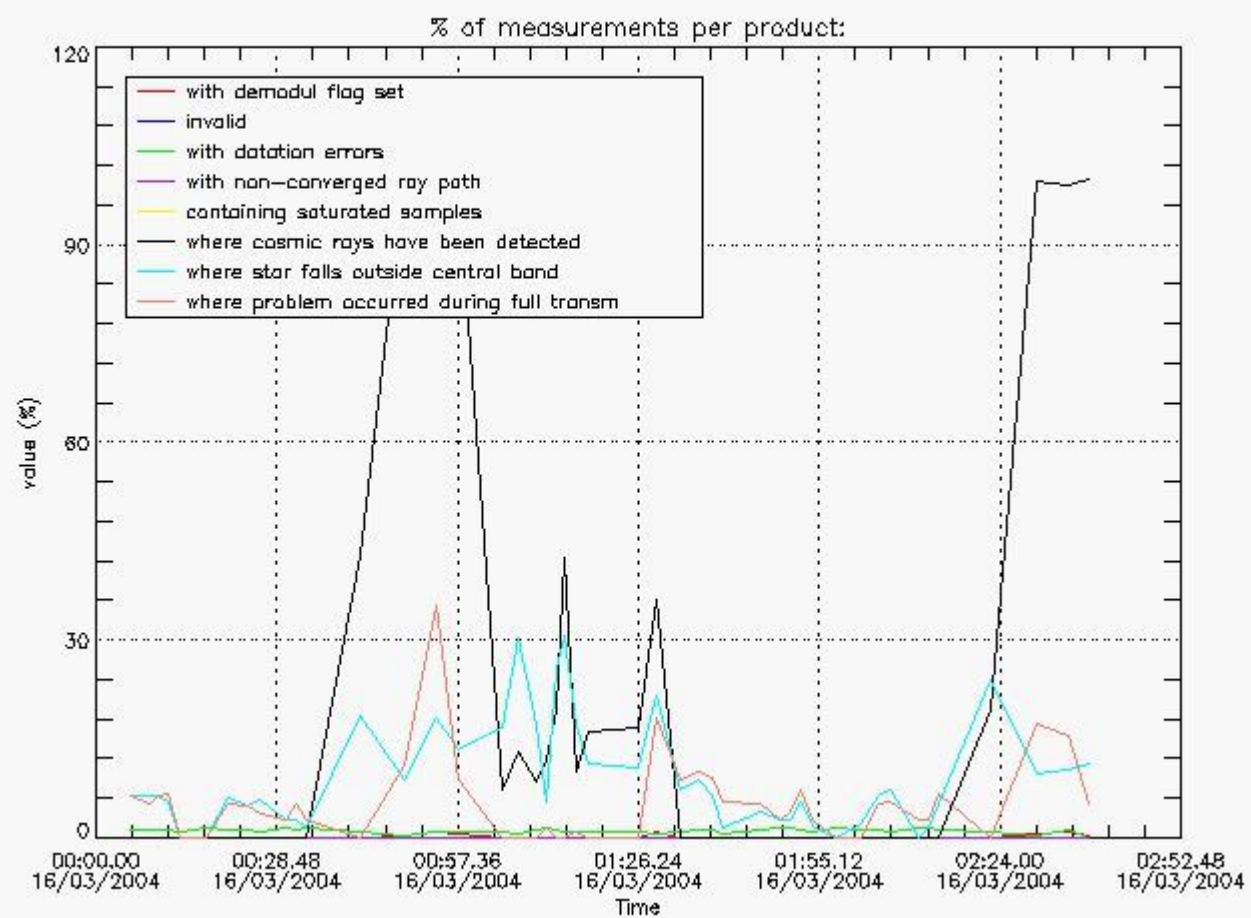

5.2 Plot quality information per product

6. Statistics and plot of tangent altitude of the last measurement (DARK & BRIGHT products without errors)

6.1 Statistics on tangent altitude lost:

Statistics	DARK	BRIGHT
Mean:	12.816	22.086
St. deviation:	4.3421	2.6136
Maximum:	20.971	28.641
Minimum:	4.5908	16.977
Number of data:	18.000	28.000

6.2 Plot for DARK limb products