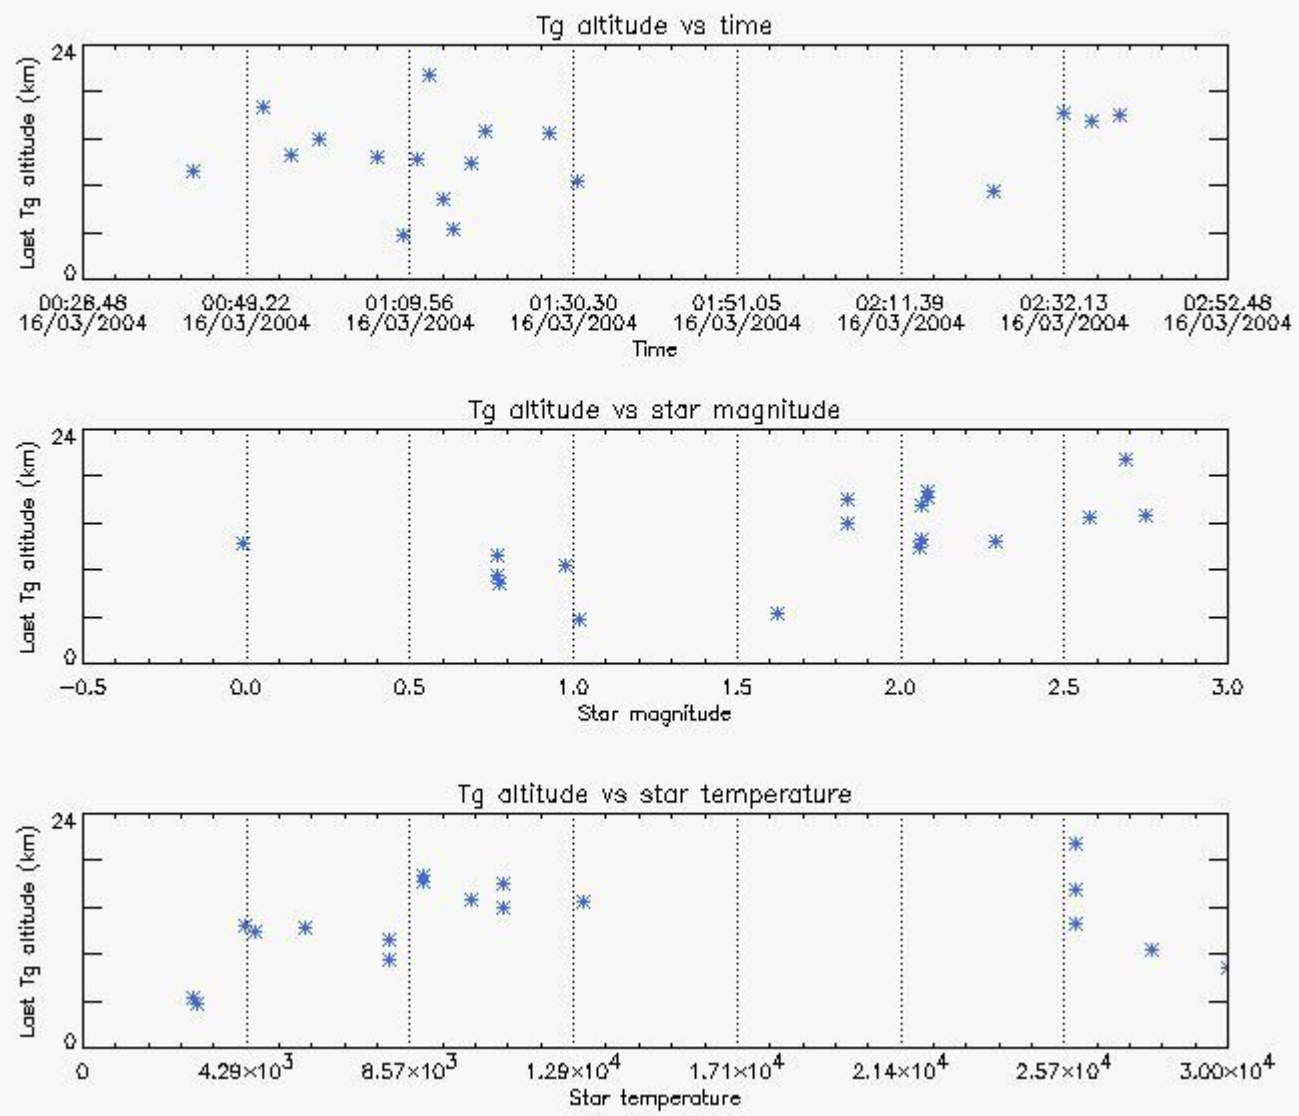

Tangent altitude at which the star is lost

6.3 Plot for BRIGHT limb products