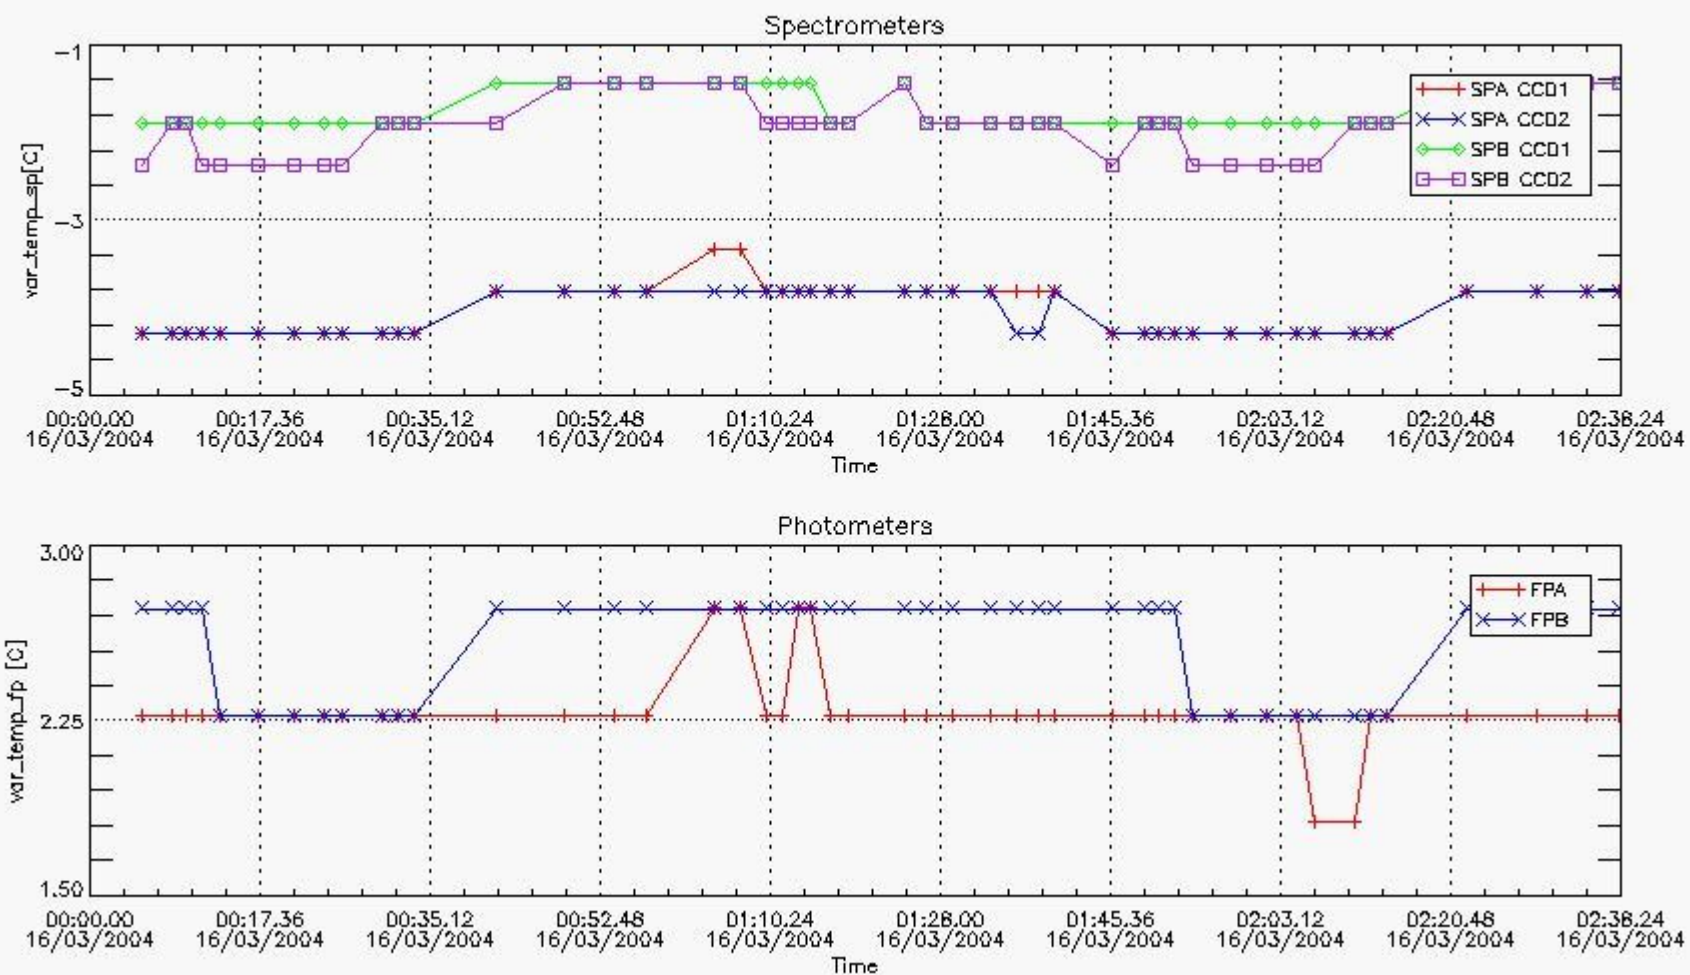

## 2. Summary of products arrived in PCF

[2.1 Level 0 products arrived in PCF \(see template \[here\]\(#\)\)](#)

[2.2 Summary of processed GOM\\_TRA\\_1P products.](#)

Filename	UTC Start time	Limb	Duration	Star Id	Star Name	Star Mag	Star Temp	Nb Meas	Orbit	Prod. error
----------	----------------	------	----------	---------	-----------	----------	-----------	---------	-------	-------------

### 3. Plot of GOMOS spectrometers and photometers temperatures from level 1b data