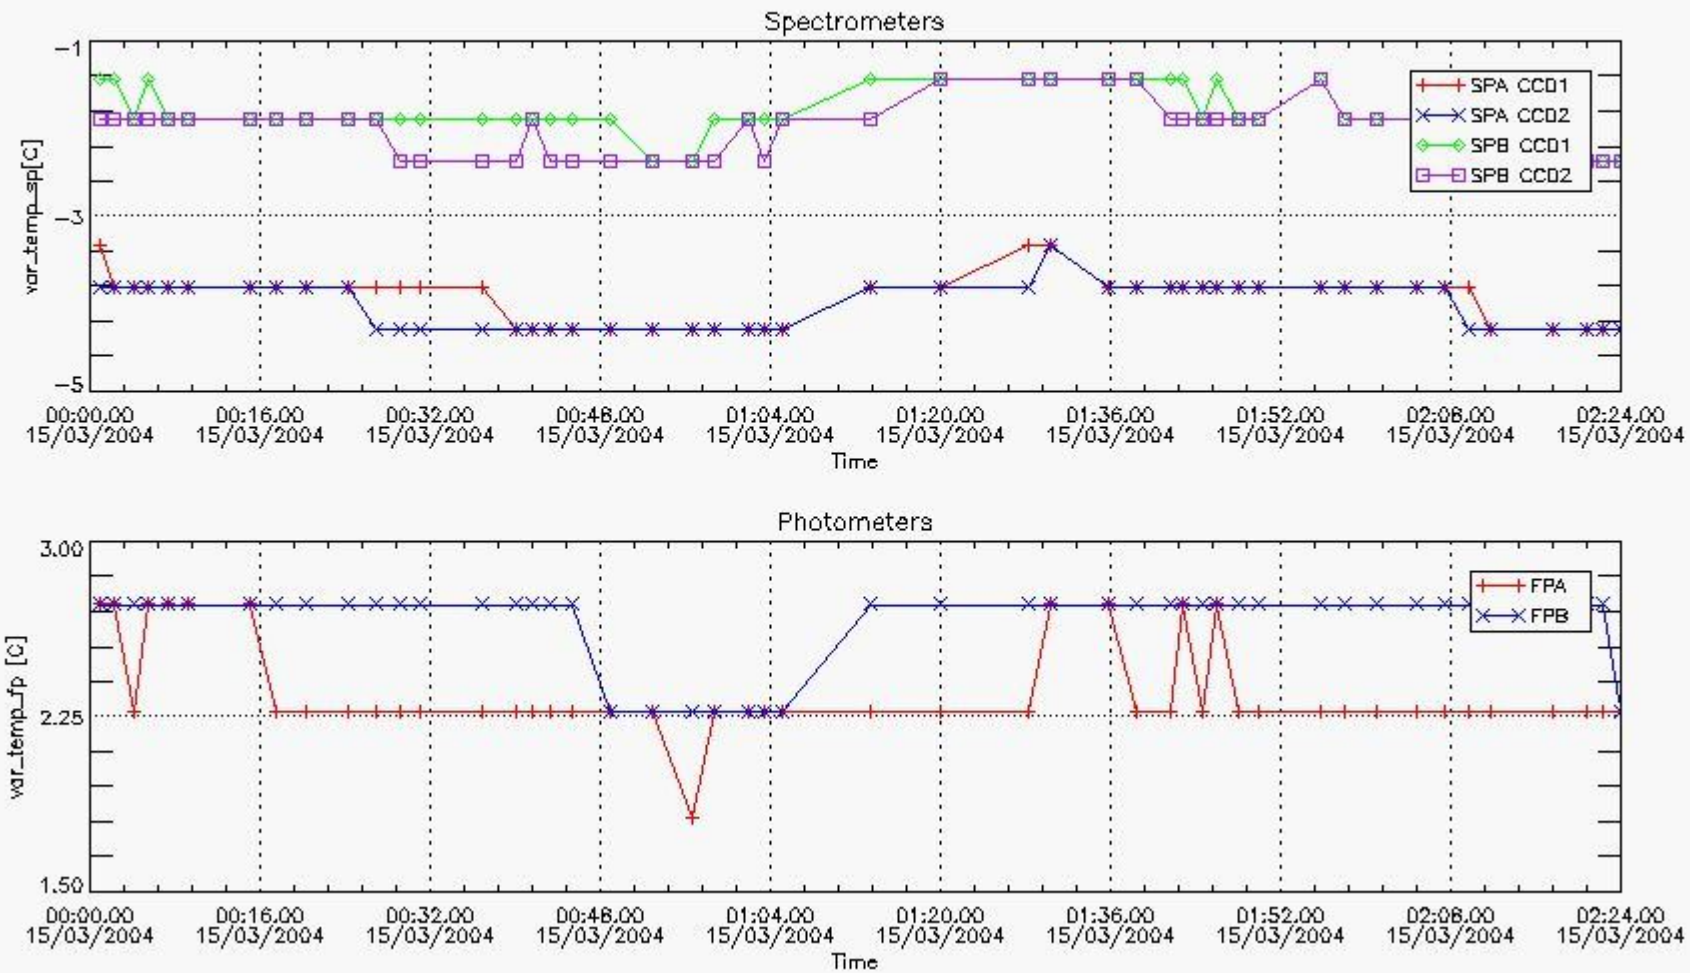

4. Overview of dark signal processing per product

The Dark Charge (DC) is a temperature-dependant signal added to the useful measurements and it is therefore subtracted from them during the processing. There are two phenomena that produce a continuous increase of the DC: the "hot pixels" (a pixel is "hot" when its DC exceeds by a significant amount its value measured on ground at the same temperature) and the "Random Telegraphic Signal" (abrupt change positive or negative of the CCD pixel signal, random in time, affecting only the DC part of the signal and not the photon generated signal).

In this section a list of products that did not use the Dark Sky Area (DSA) observation for the DC computation is given. It is also provided the mean DC plot per product for dark limb products with no error flag set.

4.1 All products used the DSA observation for the DC computation

4.2 Plot of mean dark charges per product: only products in DARK limb conditions without errors are used