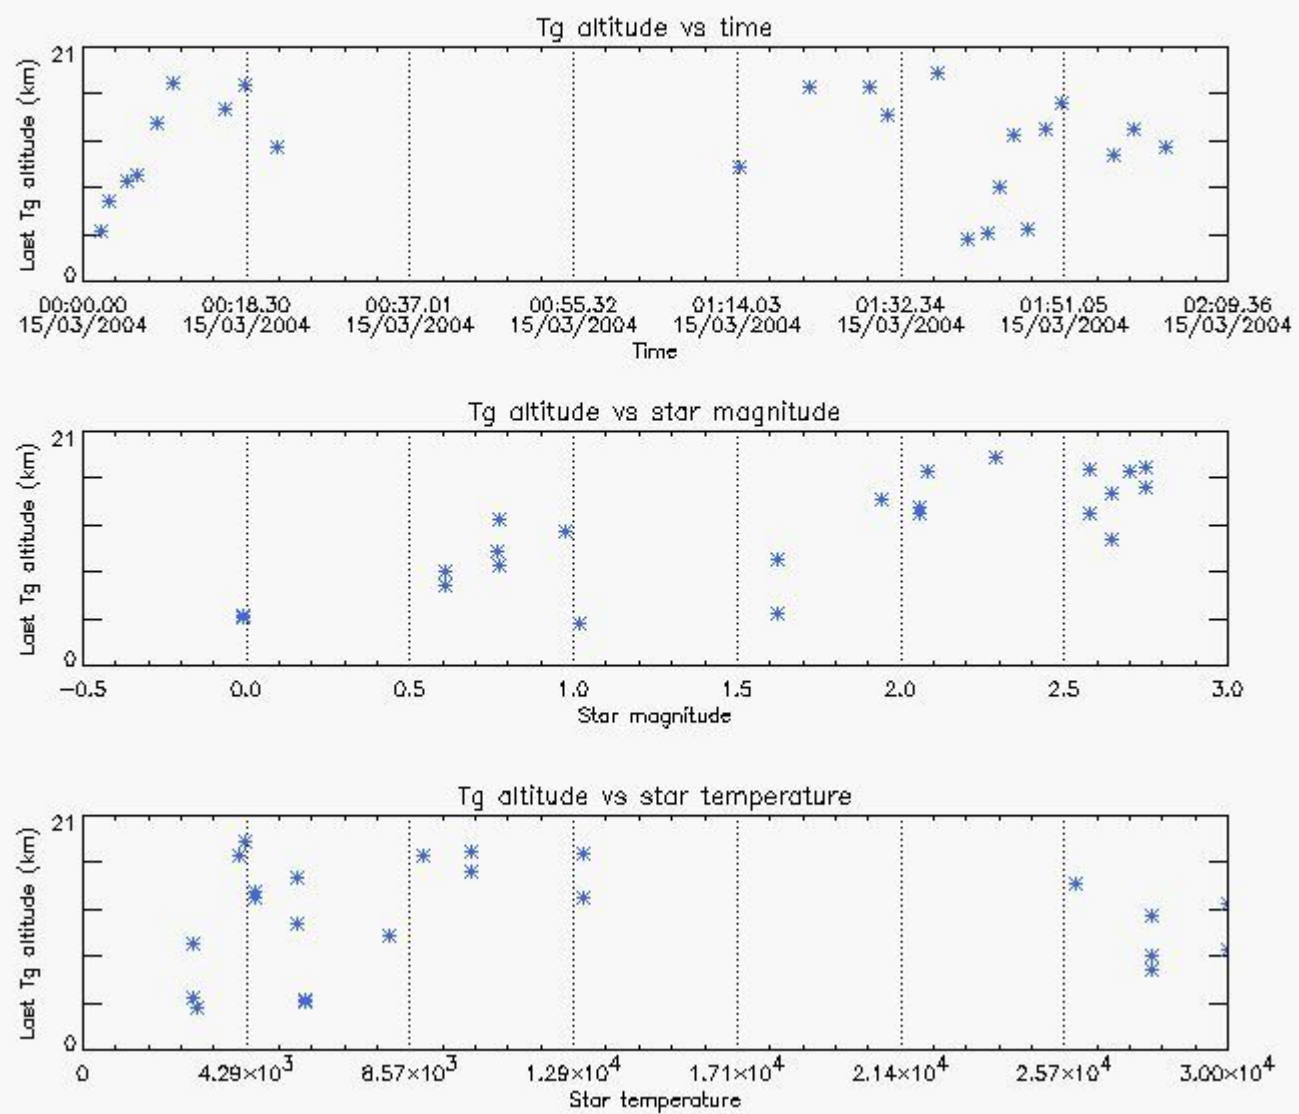

Tangent altitude at which the star is lost

6.3 Plot for BRIGHT limb products