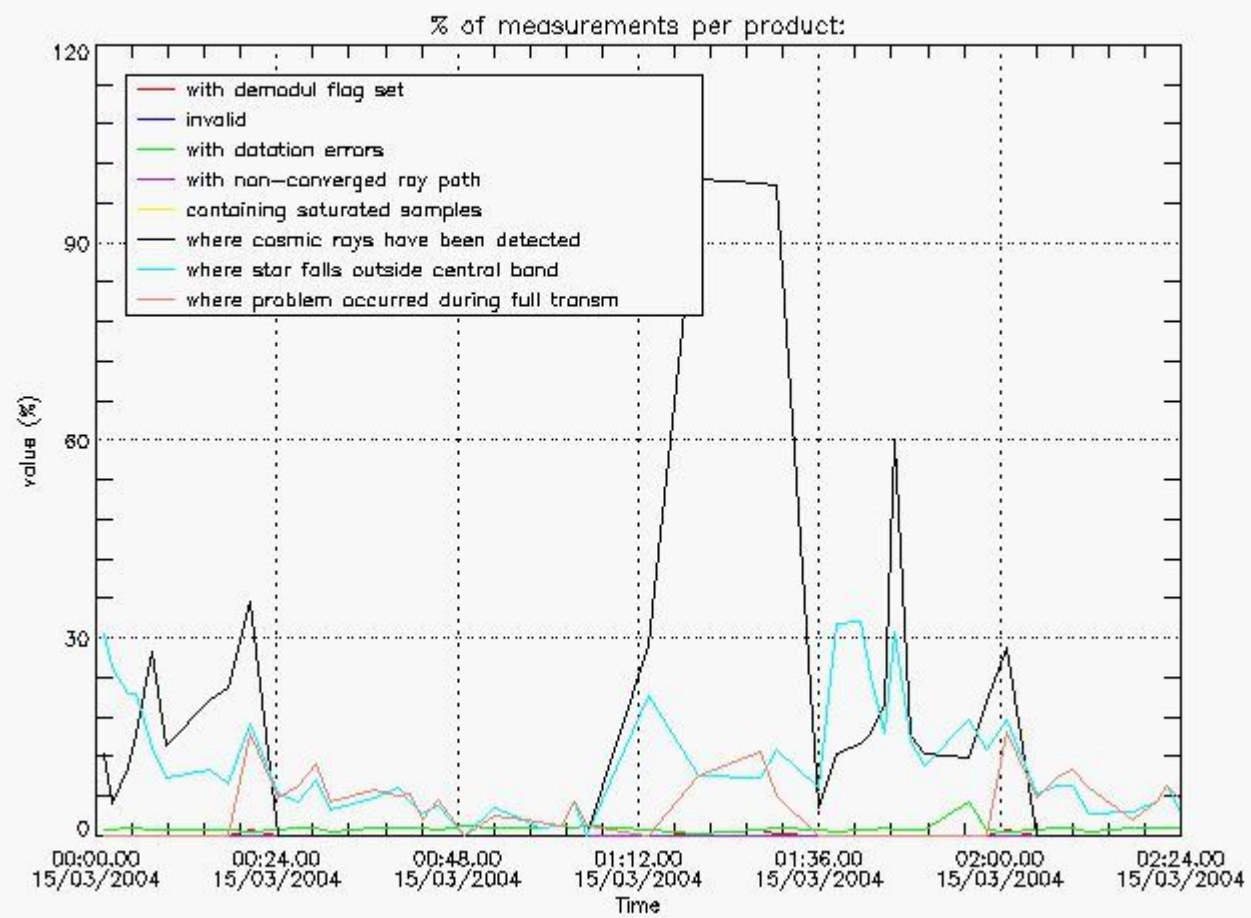

5.2 Plot quality information per product

6. Statistics and plot of tangent altitude of the last measurement (DARK & BRIGHT products without errors)

6.1 Statistics on tangent altitude lost:

Statistics	DARK	BRIGHT
Mean:	11.944	21.290
St. deviation:	4.6890	2.3947
Maximum:	18.698	27.477
Minimum:	3.7969	17.376
Number of data:	24.000	24.000

6.2 Plot for DARK limb products