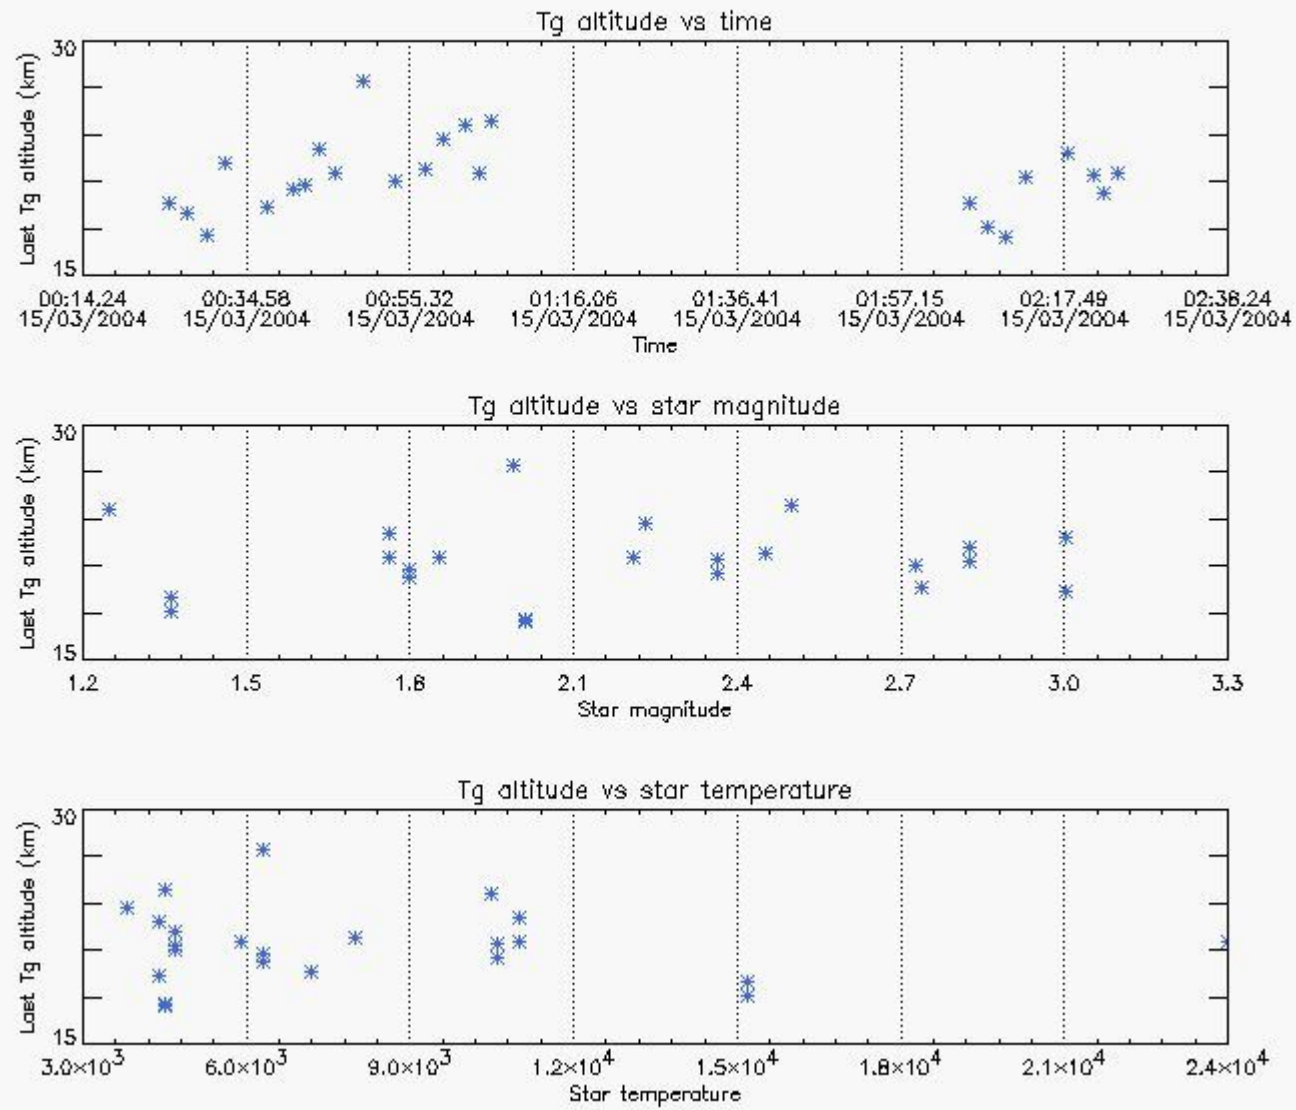

### 6.2 Plot for DARK limb products

Tangent altitude at which the star is lost

6.3 Plot for BRIGHT limb products

### Tangent altitude at which the star is lost