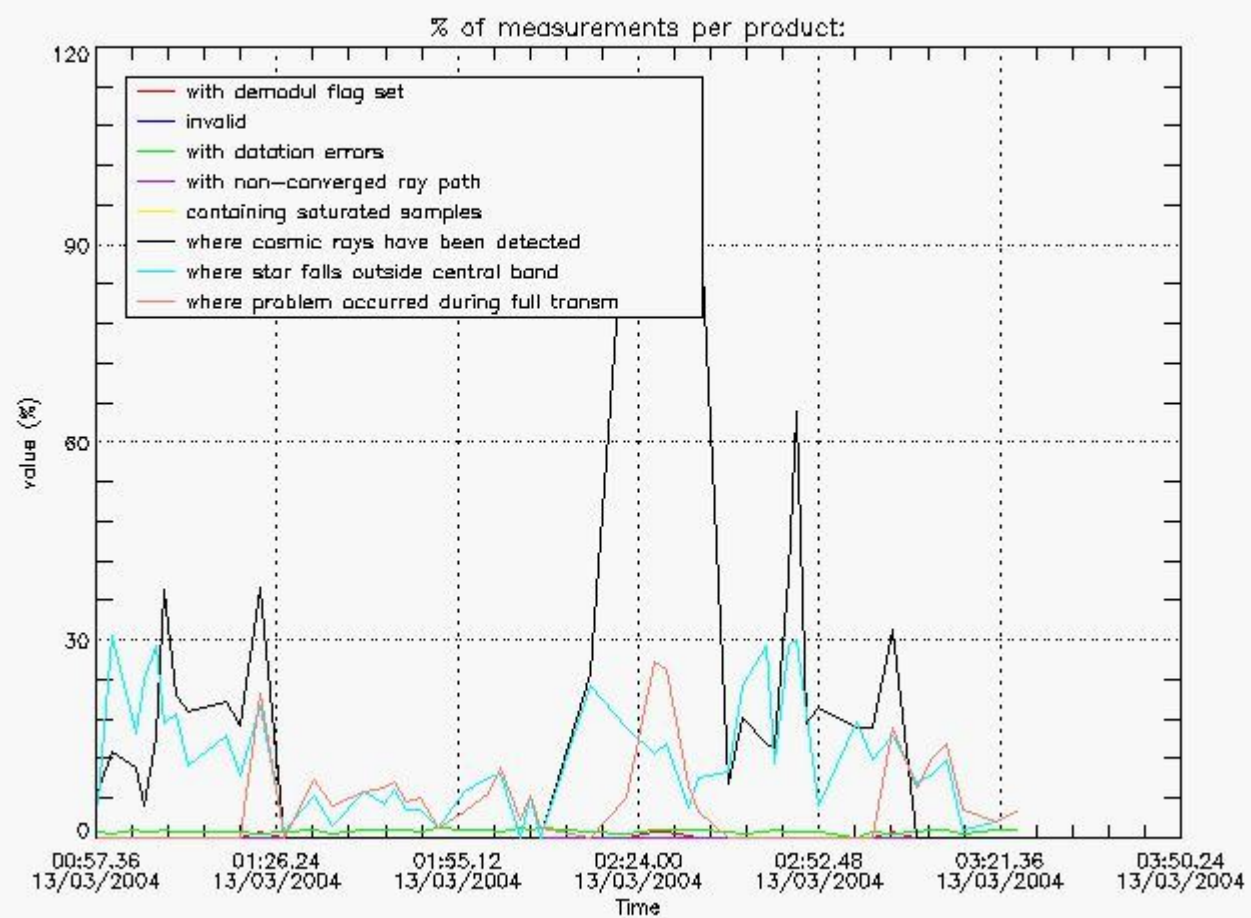

5.2 Plot quality information per product

6. Statistics and plot of tangent altitude of the last measurement (DARK & BRIGHT products without errors)

6.1 Statistics on tangent altitude lost:

Statistics	DARK	BRIGHT
Mean:	12.591	20.980
St. deviation:	4.7755	2.8986
Maximum:	20.193	25.283
Minimum:	4.6780	15.015
Number of data:	28.000	21.000

6.2 Plot for DARK limb products