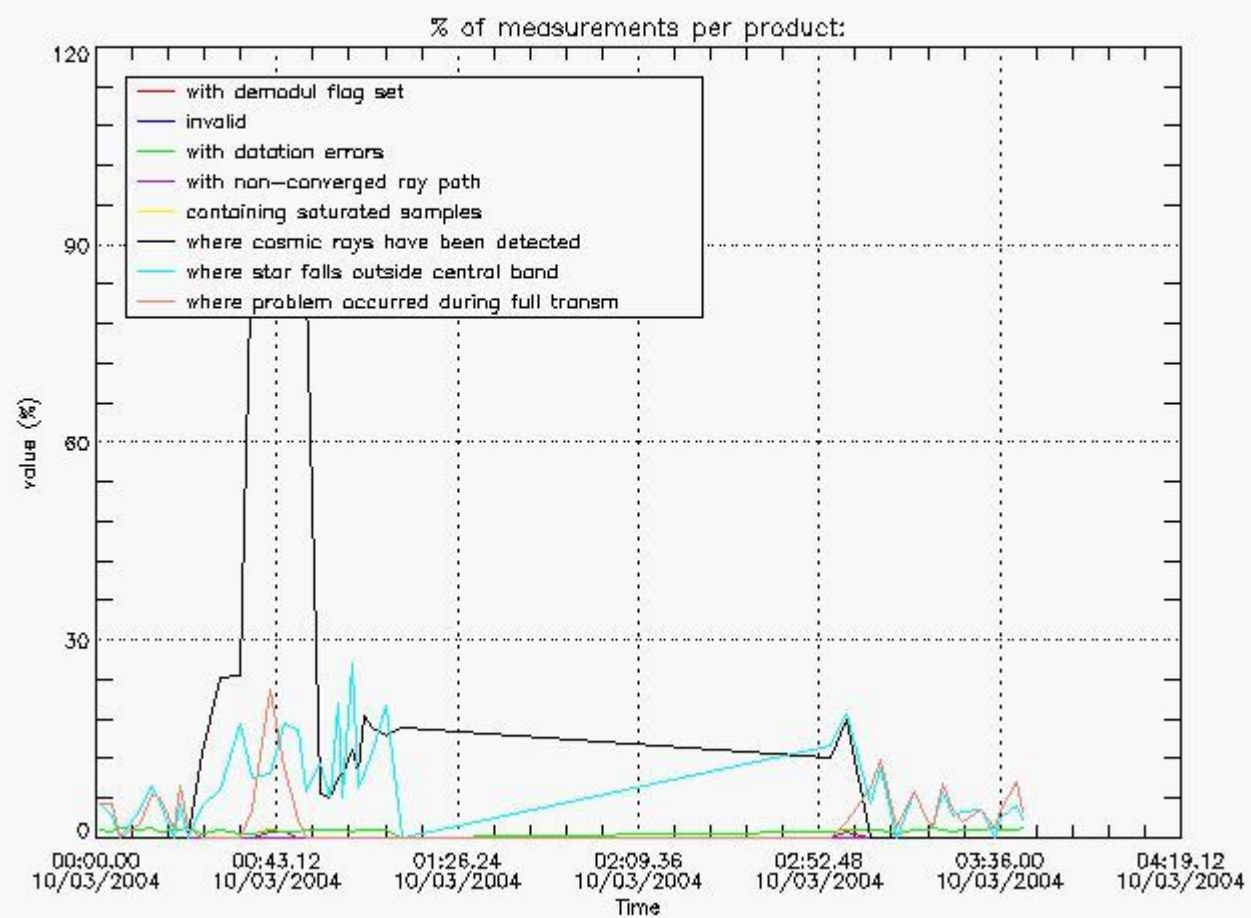

5.2 Plot quality information per product

6. Statistics and plot of tangent altitude of the last measurement (DARK & BRIGHT products without errors)

6.1 Statistics on tangent altitude lost:

Statistics	DARK	BRIGHT
Mean:	19.823	22.153
St. deviation:	21.611	2.6063
Maximum:	110.21	26.433
Minimum:	5.6934	16.257
Number of data:	20.000	23.000

6.2 Plot for DARK limb products