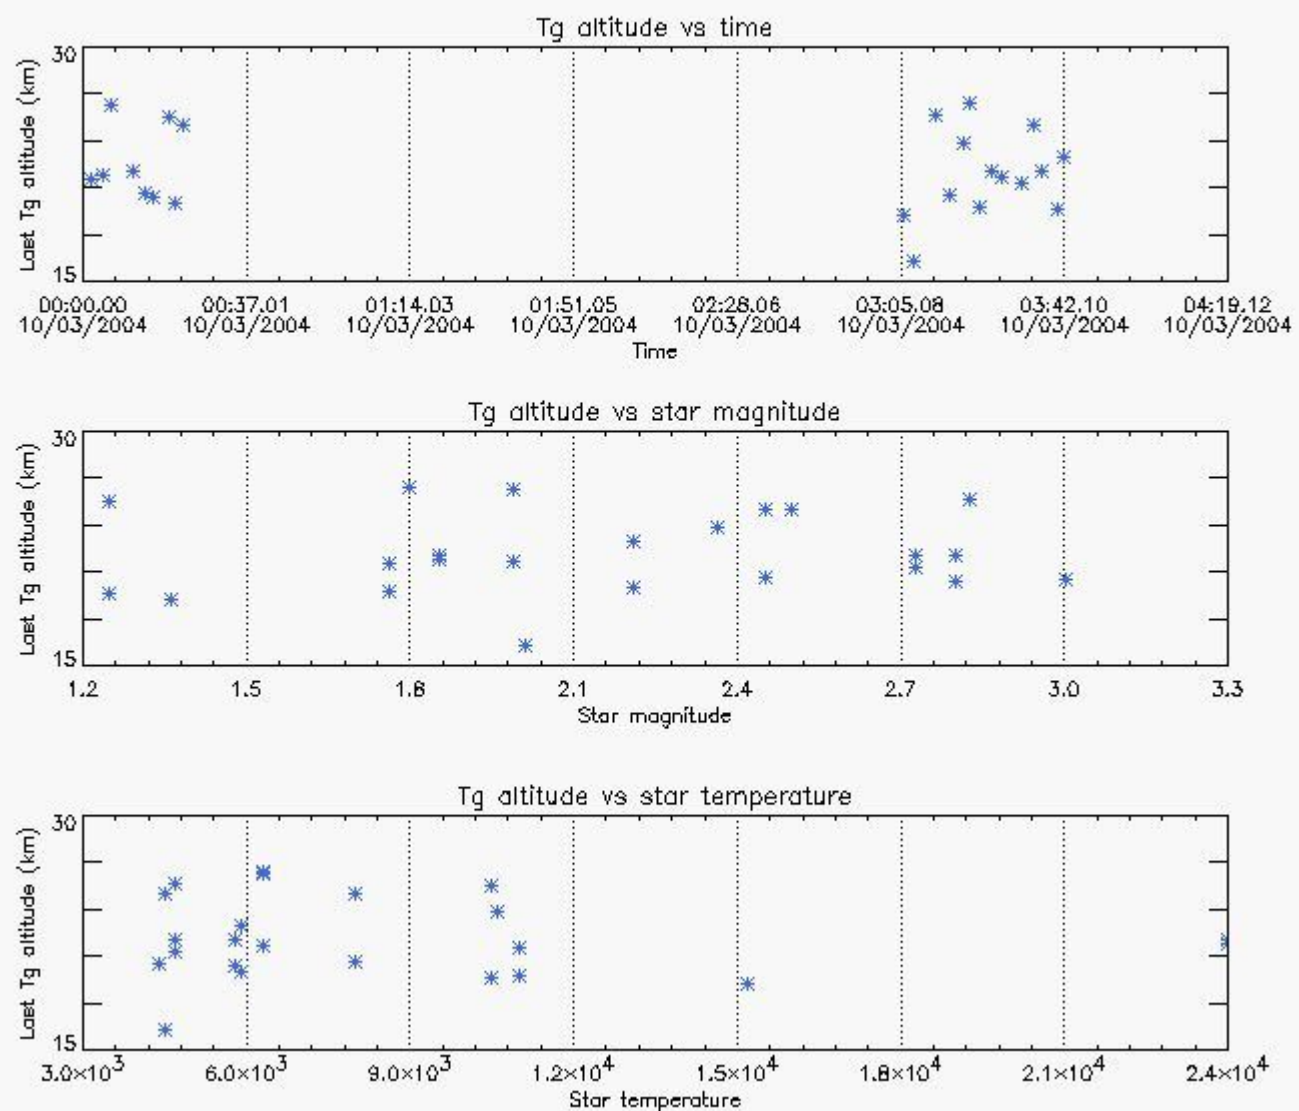

6.2 Plot for DARK limb products

Tangent altitude at which the star is lost

6.3 Plot for BRIGHT limb products

Tangent altitude at which the star is lost

7. Statistics on SATU Noise Equivalent Angle (NEA) for DARK (D) and BRIGHT (B) products above 105 kms