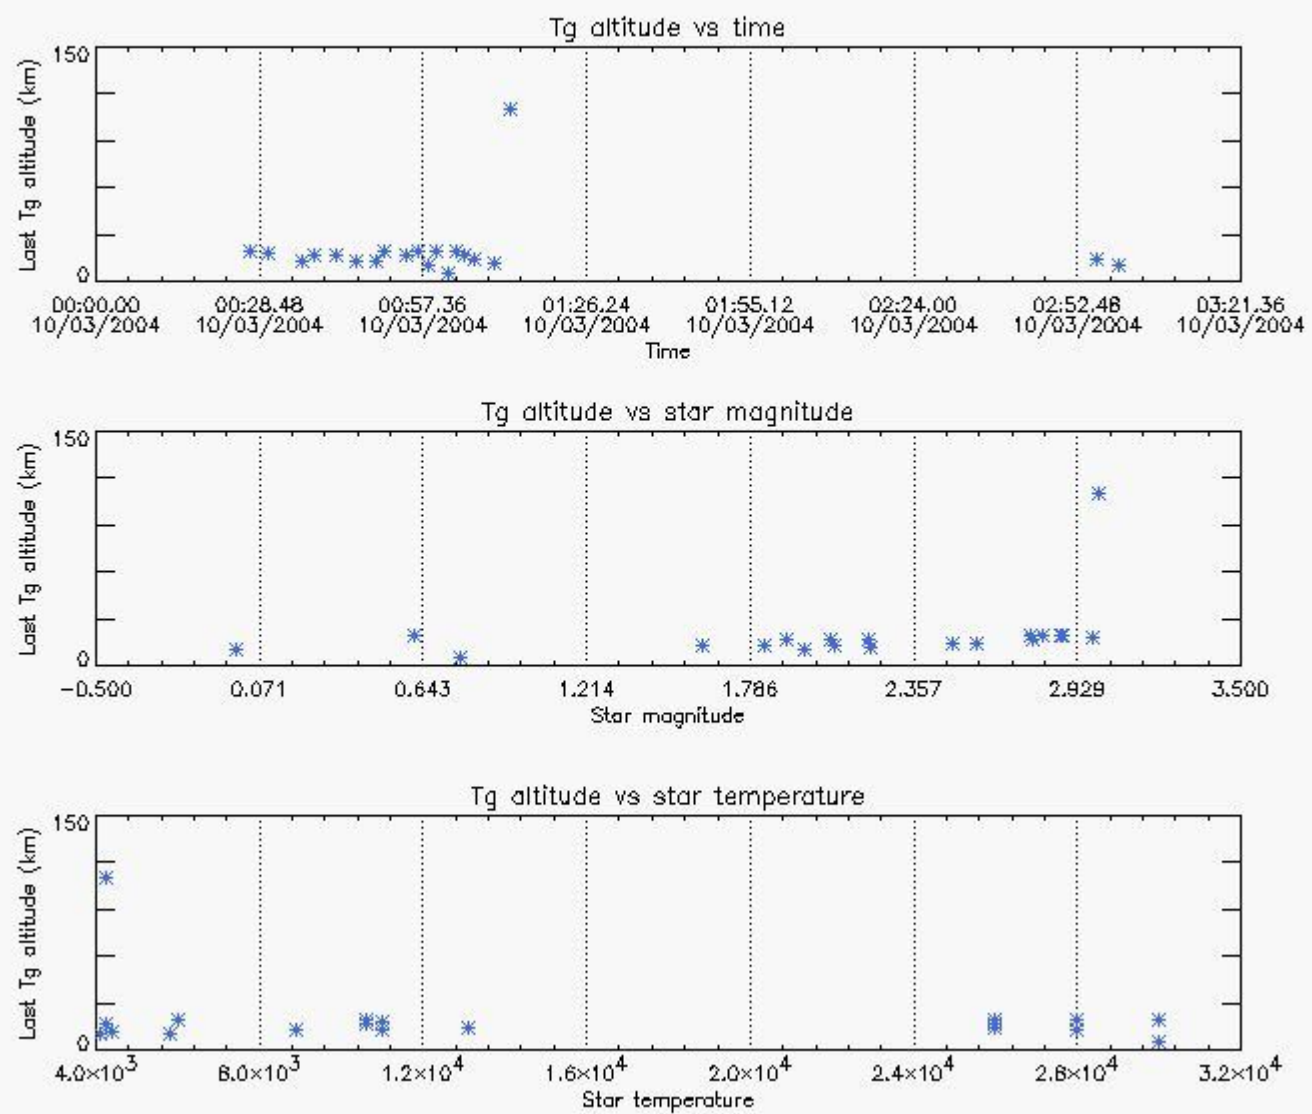

Tangent altitude at which the star is lost

6.3 Plot for BRIGHT limb products