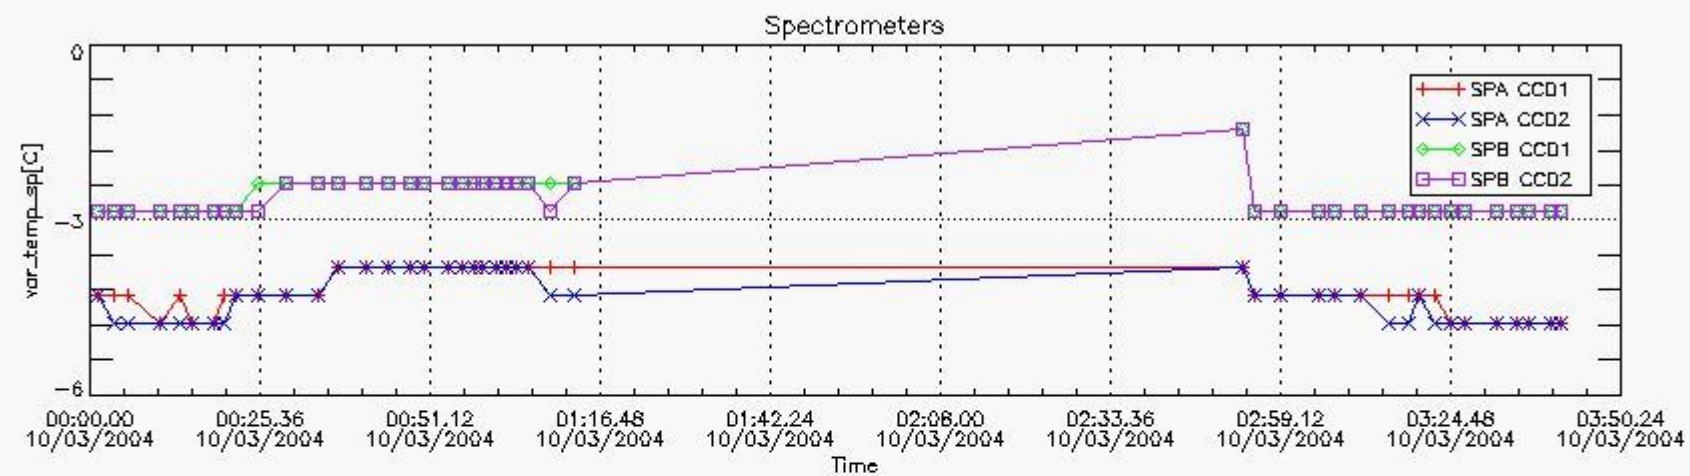

4. Overview of dark signal processing per product

The Dark Charge (DC) is a temperature-dependant signal added to the useful measurements and it is therefore subtracted from them during the processing. There are two phenomena that produce a continuous increase of the DC: the "hot pixels" (a pixel is "hot" when its DC exceeds by a significant amount its value measured on ground at the same temperature) and the "Random Telegraphic Signal" (abrupt change positive or negative of the CCD pixel signal, random in time, affecting only the DC part of the signal and not the photon generated signal).

In this section a list of products that did not use the Dark Sky Area (DSA) observation for the DC computation is given. It is also provided the mean DC plot per product for dark limb products with no error flag set.

4.1 All products used the DSA observation for the DC computation

4.2 Plot of mean dark charges per product: only products in DARK limb conditions without errors are used