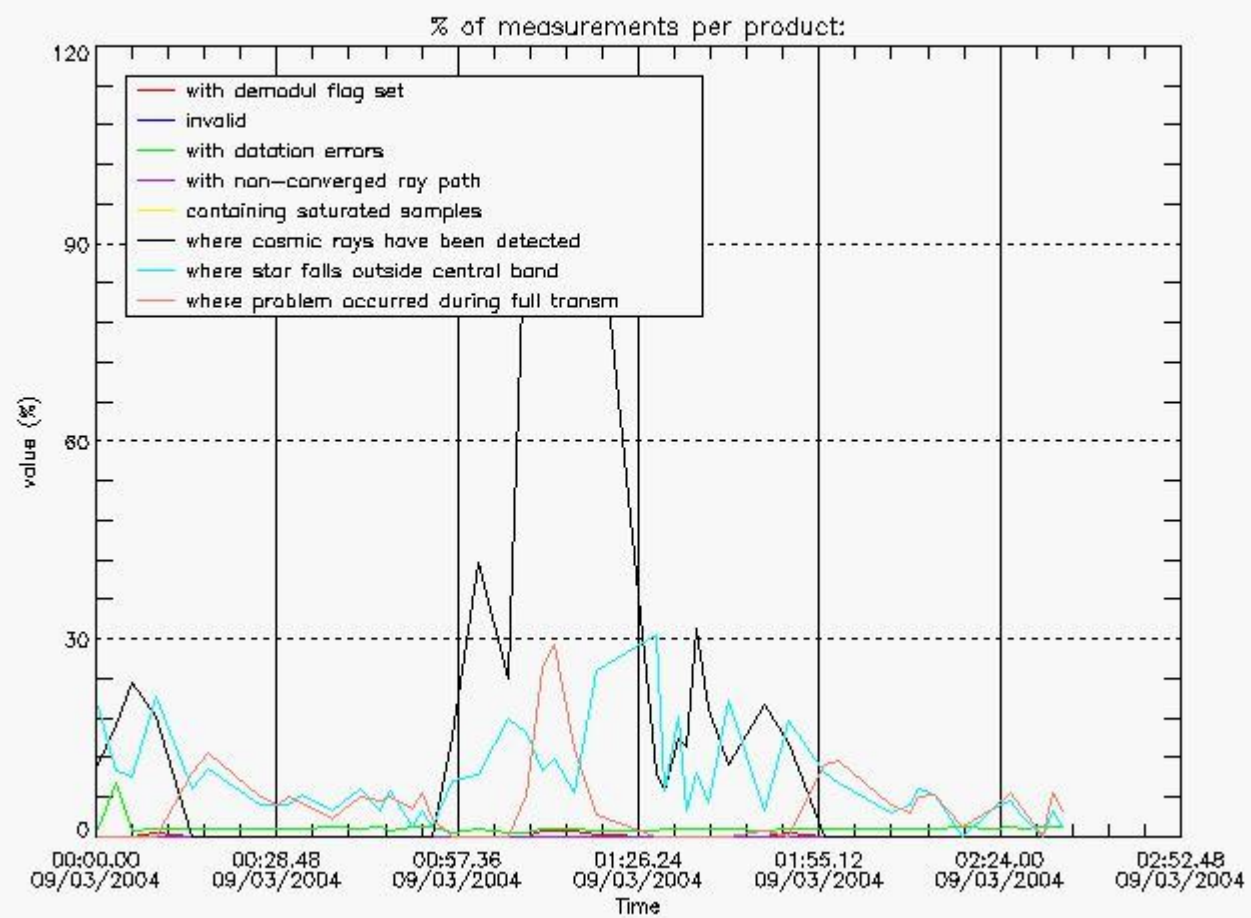

Reference spectrum computed from DB:	0.00000 %
Reference spectrum with small number of measurements:	0.00000 %
SATU data not used:	0.00000 %

5.2 Plot quality information per product

6. Statistics and plot of tangent altitude of the last measurement (DARK & BRIGHT products without errors)

6.1 Statistics on tangent altitude lost:

Statistics	DARK	BRIGHT
Mean:	14.562	21.181
St. deviation:	4.4760	2.6562
Maximum:	20.564	26.745
Minimum:	4.4194	16.074
Number of data:	21.000	26.000

6.2 Plot for DARK limb products