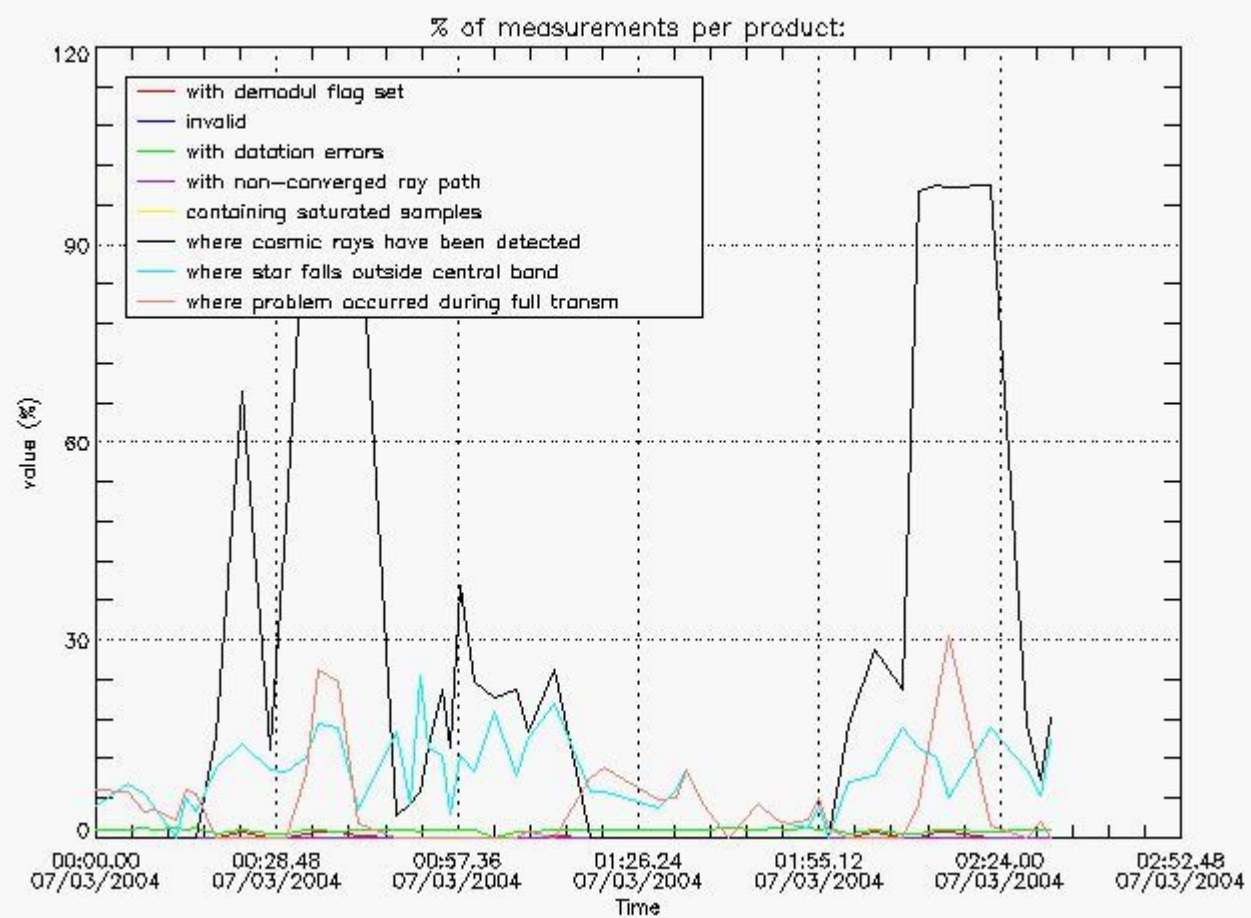

5.2 Plot quality information per product

6. Statistics and plot of tangent altitude of the last measurement (DARK & BRIGHT products without errors)

6.1 Statistics on tangent altitude lost:

Statistics	DARK	BRIGHT
Mean:	15.240	21.384
St. deviation:	3.2734	2.6167
Maximum:	21.273	26.536
Minimum:	6.5356	17.149
Number of data:	30.000	20.000

6.2 Plot for DARK limb products