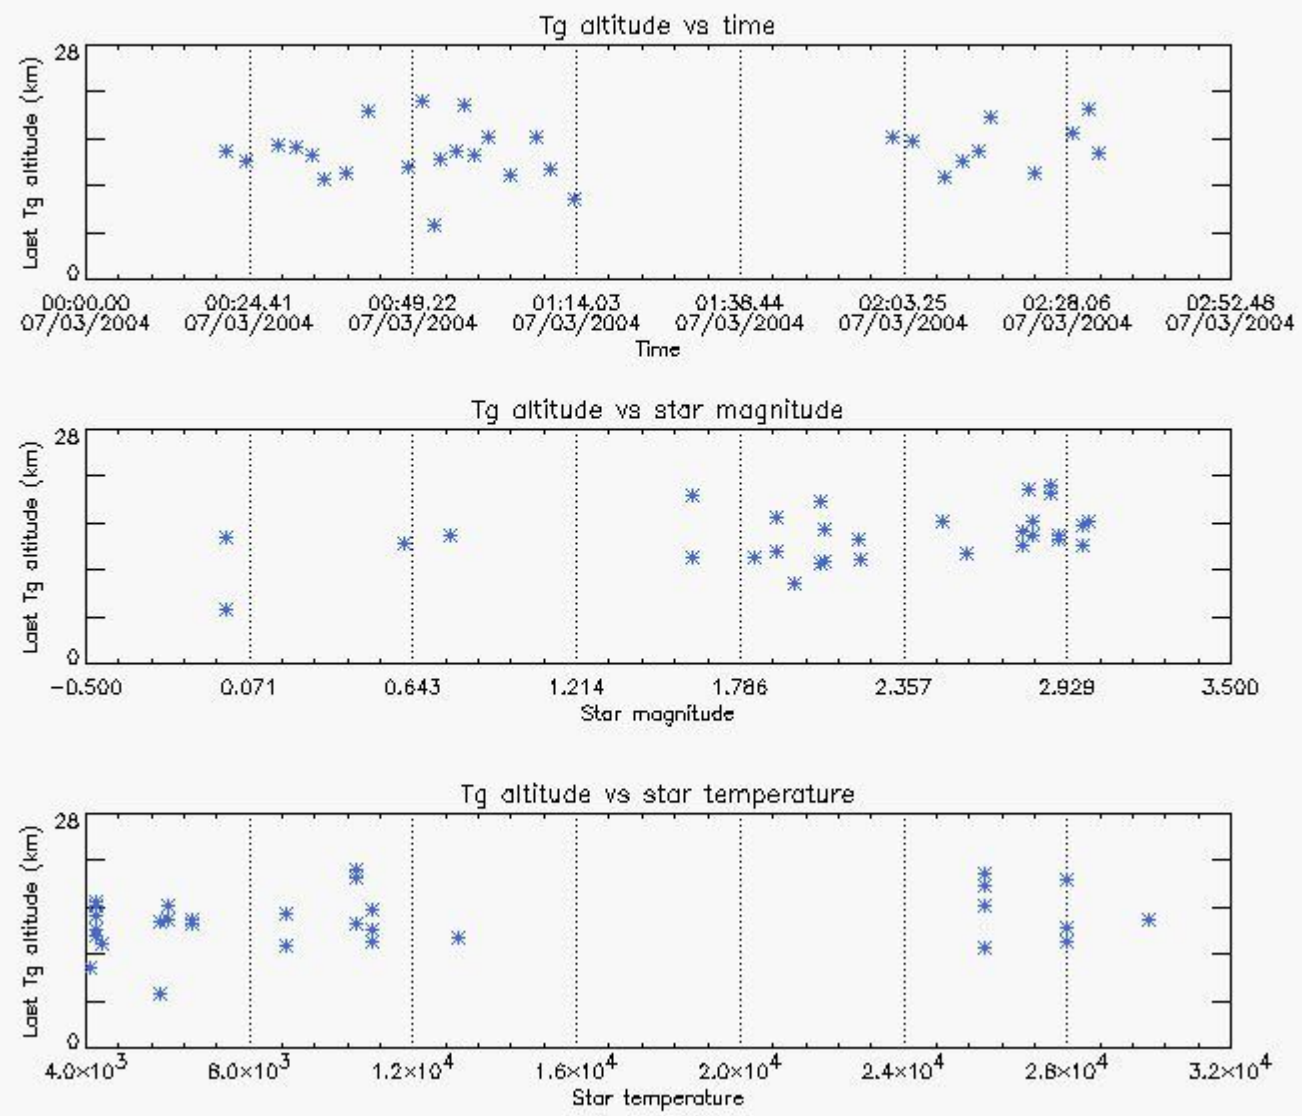

Tangent altitude at which the star is lost

6.3 Plot for BRIGHT limb products