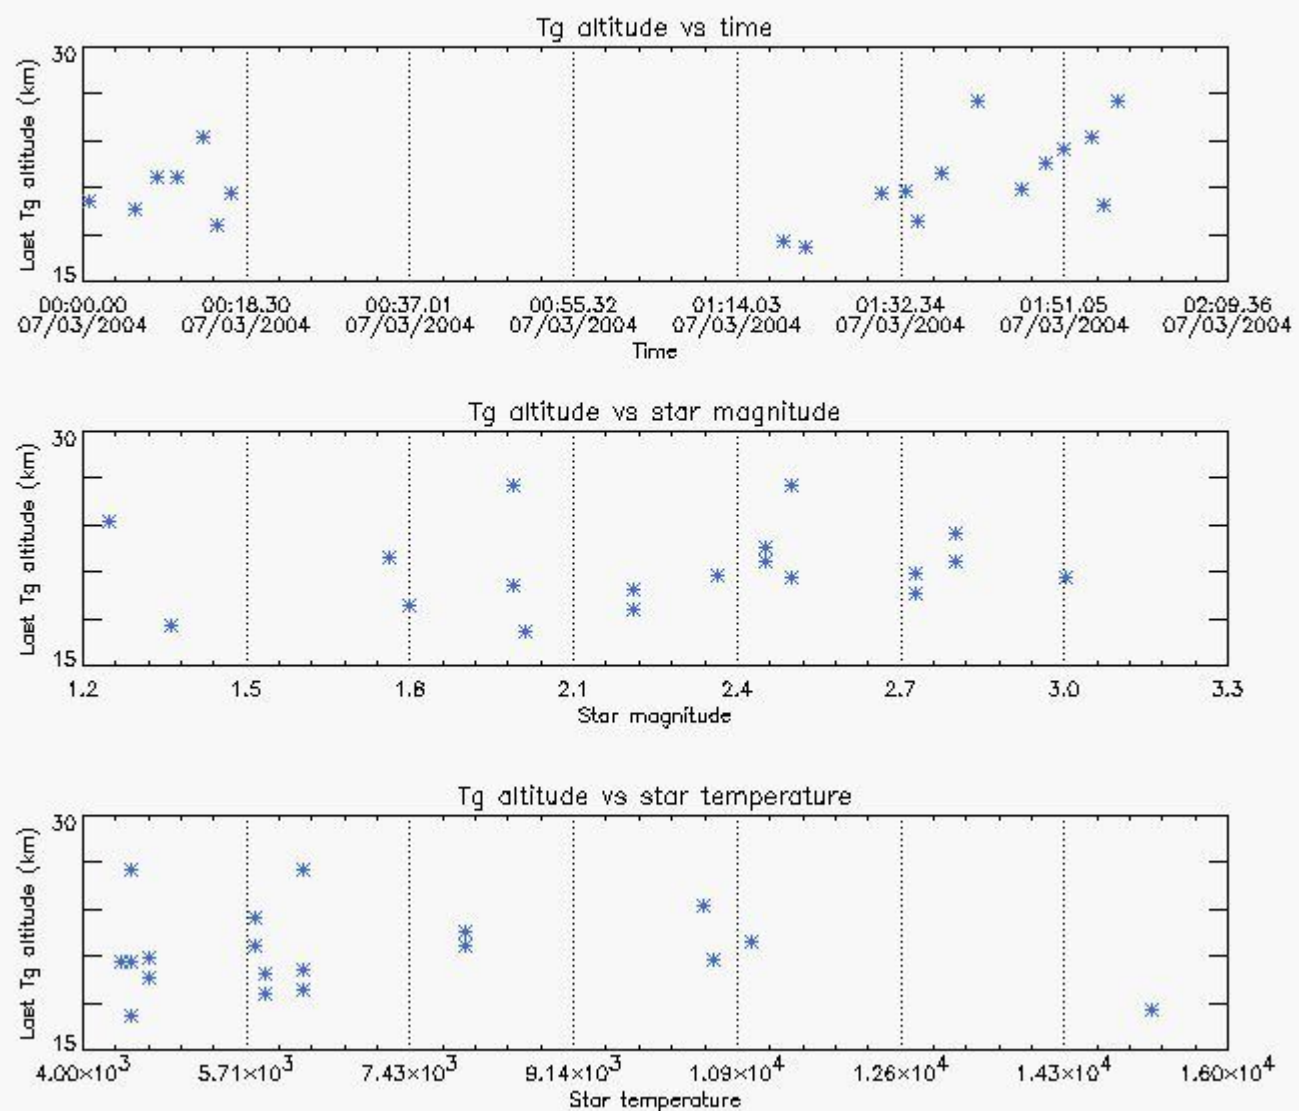

6.2 Plot for DARK limb products

Tangent altitude at which the star is lost

6.3 Plot for BRIGHT limb products

Tangent altitude at which the star is lost

7. Statistics on SATU Noise Equivalent Angle (NEA) for DARK (D) and BRIGHT (B) products above 105 kms