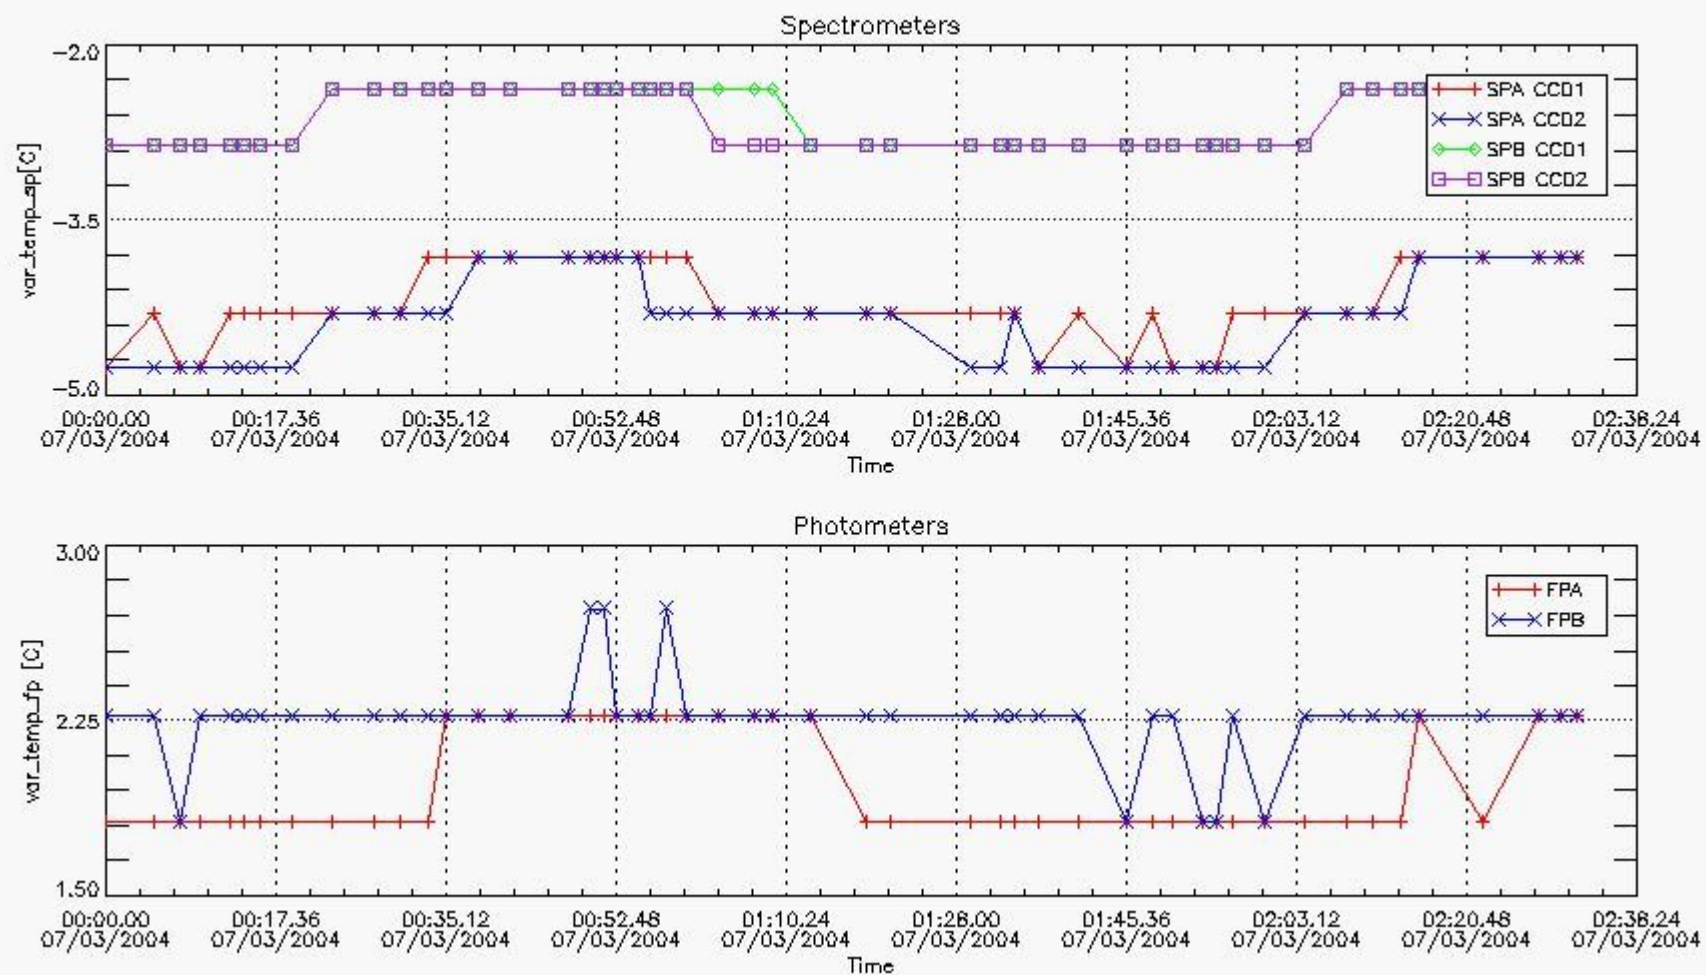

4. Overview of dark signal processing per product

The Dark Charge (DC) is a temperature-dependant signal added to the useful measurements and it is therefore subtracted from them during the processing. There are two phenomena that produce a continuous increase of the DC: the "hot pixels" (a pixel is "hot" when its DC exceeds by a significant amount its value measured on ground at the same temperature) and the "Random Telegraphic Signal" (abrupt change positive or negative of the CCD pixel signal, random in time, affecting only the DC part of the signal and not the photon generated signal).

In this section a list of products that did not use the Dark Sky Area (DSA) observation for the DC computation is given. It is also provided the mean DC plot per product for dark limb products with no error flag set.

4.1 All products used the DSA observation for the DC computation

4.2 Plot of mean dark charges per product: only products in DARK limb conditions without errors are used