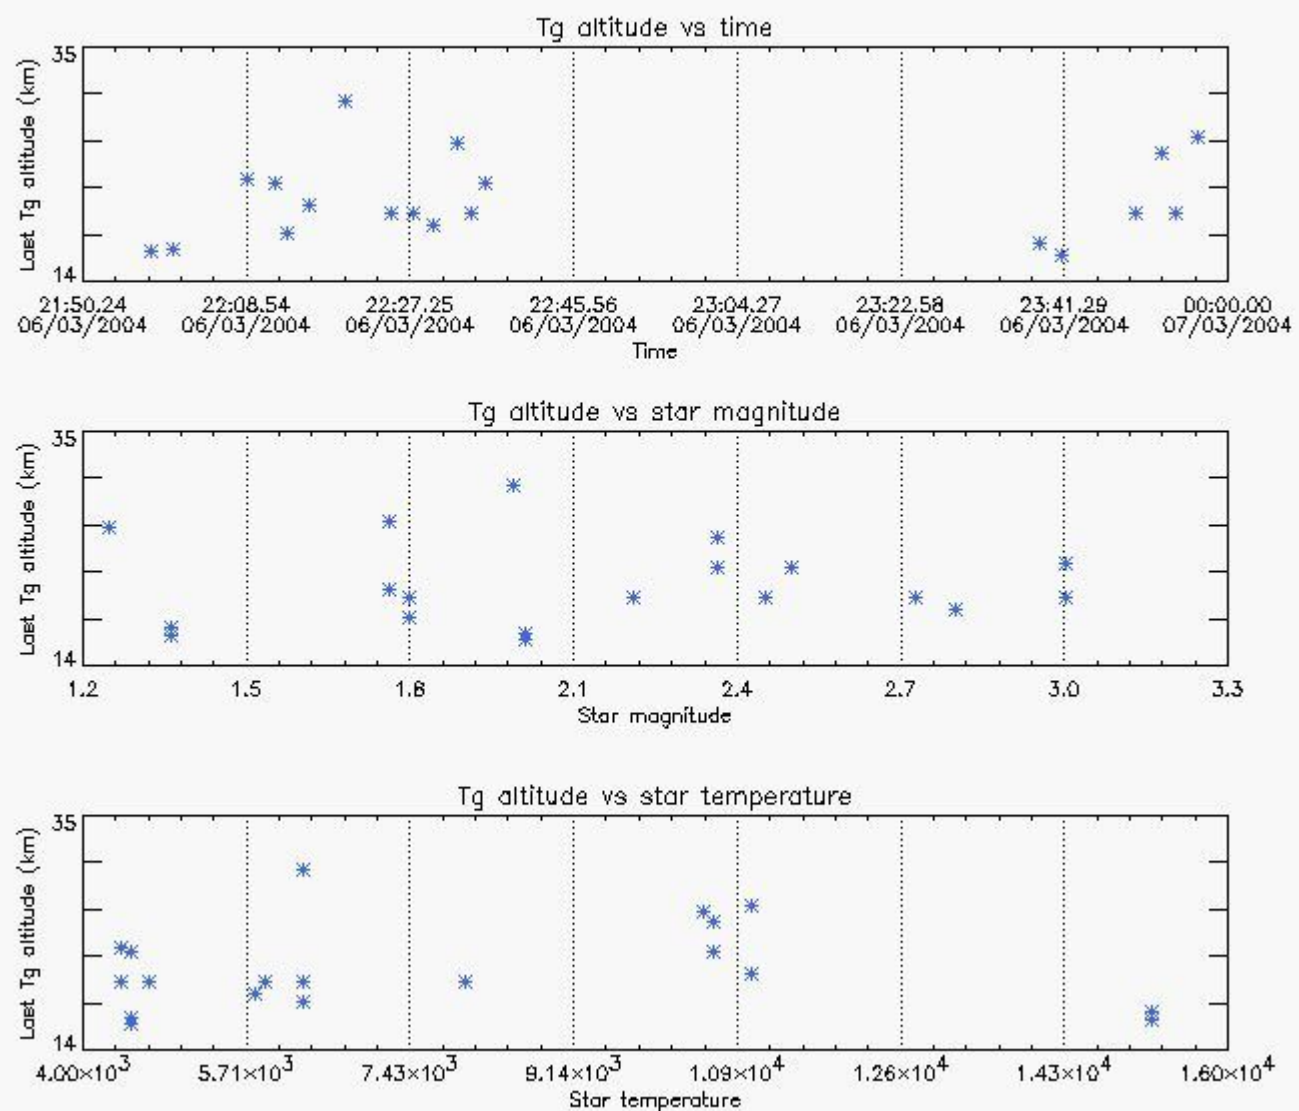

### 6.2 Plot for DARK limb products

Tangent altitude at which the star is lost

6.3 Plot for BRIGHT limb products

### Tangent altitude at which the star is lost