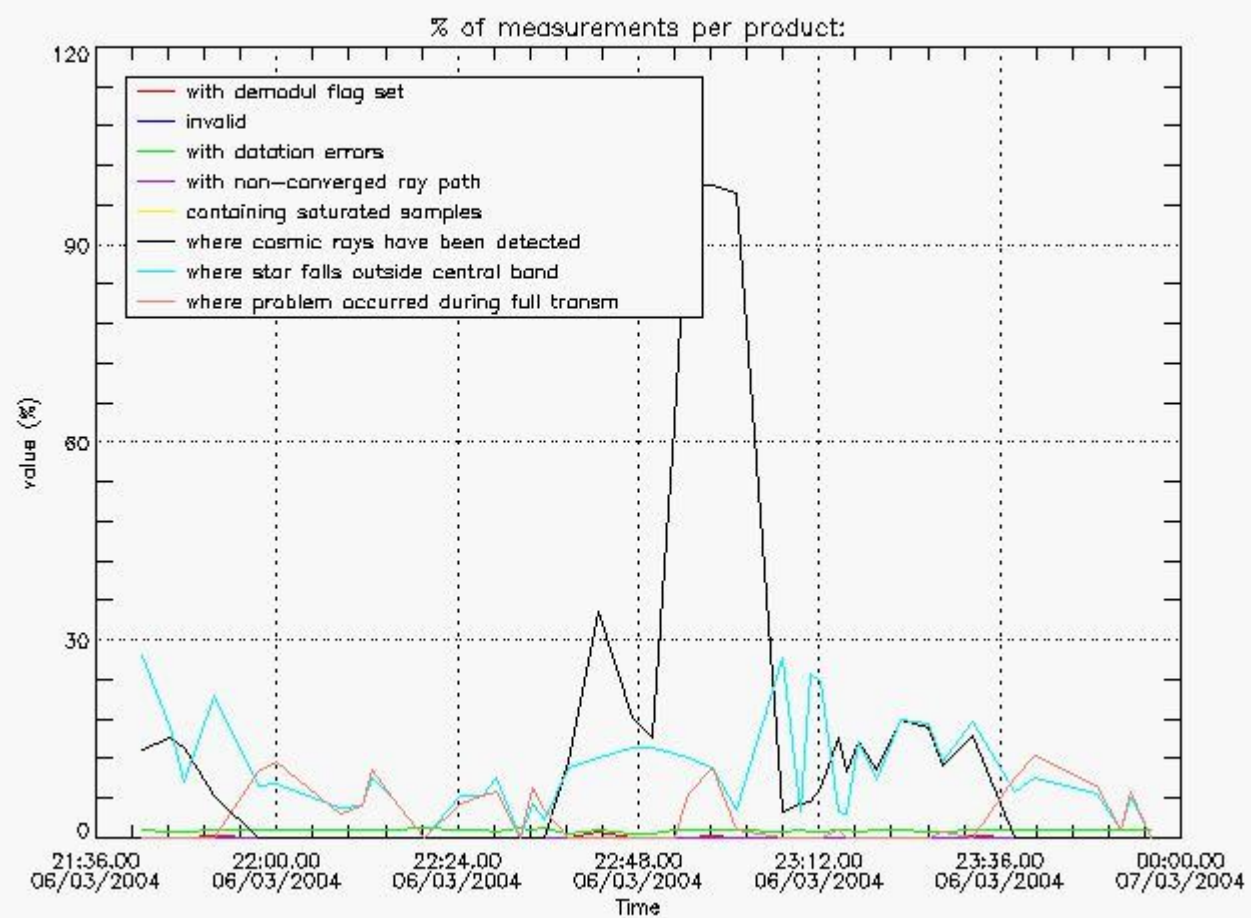

5.2 Plot quality information per product

6. Statistics and plot of tangent altitude of the last measurement (DARK & BRIGHT products without errors)

6.1 Statistics on tangent altitude lost:

Statistics	DARK	BRIGHT
Mean:	14.103	21.229
St. deviation:	4.4676	3.8396
Maximum:	22.008	30.222
Minimum:	6.5811	16.357
Number of data:	24.000	19.000

6.2 Plot for DARK limb products