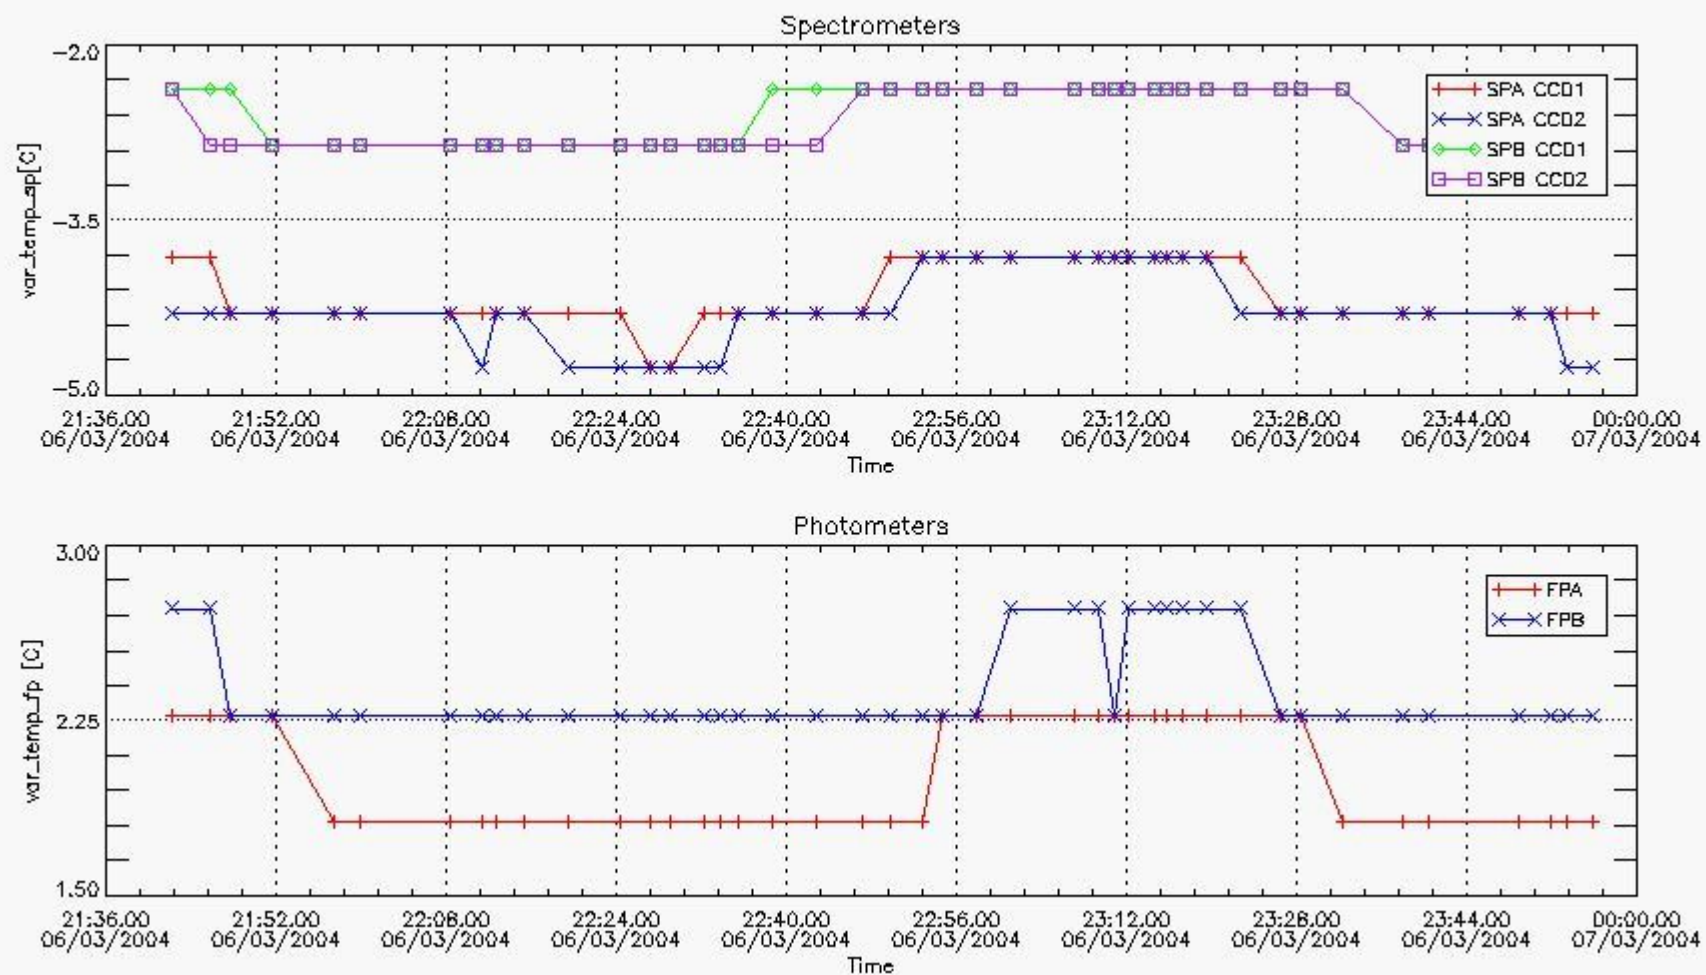

## 2. Summary of products arrived in PCF

[2.1 Level 0 products arrived in PCF \(see template \[here\]\(#\)\)](#)

[2.2 Summary of processed GOM\\_TRA\\_1P products.](#)

Filename	UTC Start time	Limb	Duration	Star Id	Star Name	Star Mag	Star Temp	Nb Meas	Orbit	Prod. error
----------	----------------	------	----------	---------	-----------	----------	-----------	---------	-------	-------------

### 3. Plot of GOMOS spectrometers and photometers temperatures from level 1b data