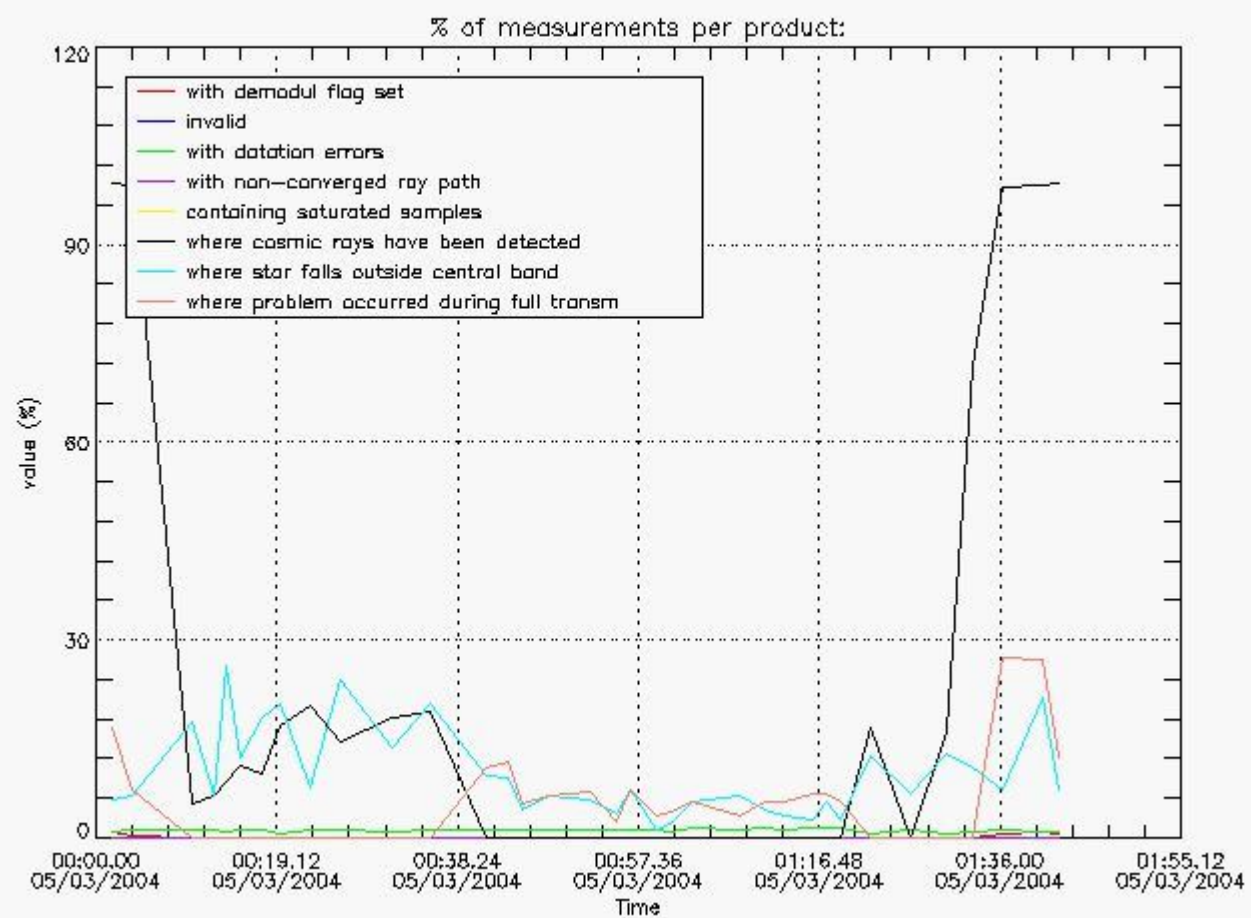

5.2 Plot quality information per product

6. Statistics and plot of tangent altitude of the last measurement (DARK & BRIGHT products without errors)

6.1 Statistics on tangent altitude lost:

Statistics	DARK	BRIGHT
Mean:	14.344	21.031
St. deviation:	4.1664	2.0736
Maximum:	20.267	23.612
Minimum:	7.2516	16.514
Number of data:	18.000	17.000

6.2 Plot for DARK limb products