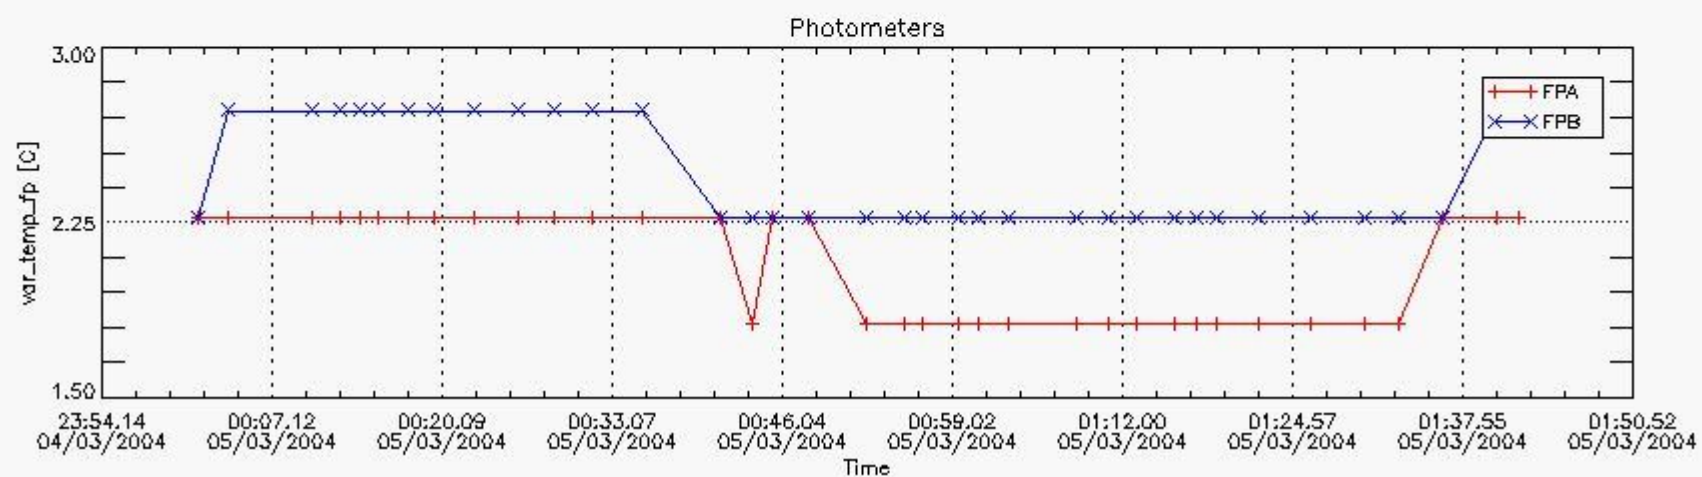

4. Overview of dark signal processing per product

The Dark Charge (DC) is a temperature-dependant signal added to the useful measurements and it is therefore subtracted from them during the processing. There are two phenomena that produce a continuous increase of the DC: the "hot pixels" (a pixel is "hot" when its DC exceeds by a significant amount its value measured on ground at the same temperature) and the "Random Telegraphic Signal" (abrupt change positive or negative of the CCD pixel signal, random in time, affecting only the DC part of the signal and not the photon generated signal).

In this section a list of products that did not use the Dark Sky Area (DSA) observation for the DC computation is given. It is also provided the mean DC plot per product for dark limb products with no error flag set.

4.1 All products used the DSA observation for the DC computation

4.2 Plot of mean dark charges per product: only products in DARK limb conditions without errors are used