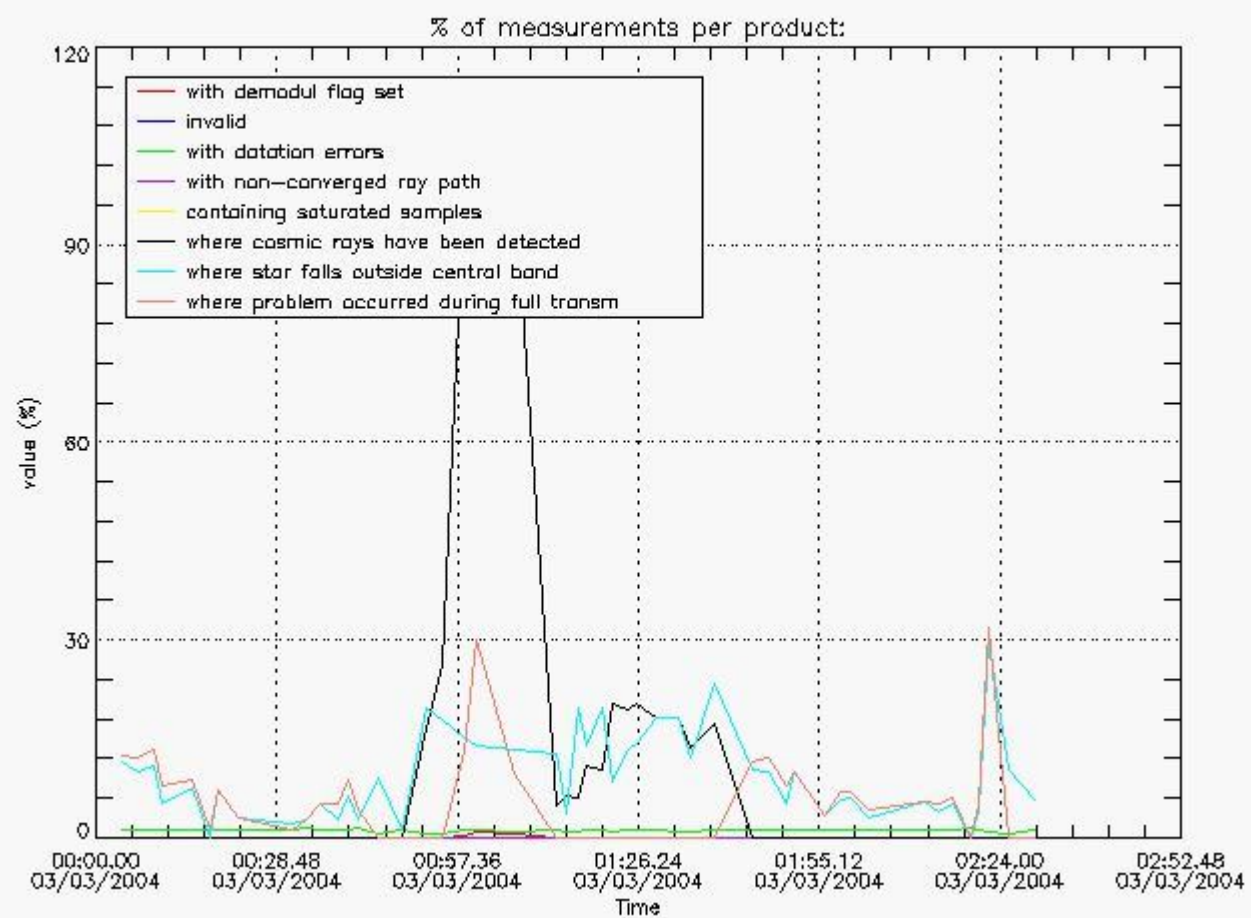

5.2 Plot quality information per product

6. Statistics and plot of tangent altitude of the last measurement (DARK & BRIGHT products without errors)

6.1 Statistics on tangent altitude lost:

Statistics	DARK	BRIGHT
Mean:	13.446	19.875
St. deviation:	3.0949	4.0409
Maximum:	20.798	27.042
Minimum:	8.2439	5.3732
Number of data:	17.000	32.000

6.2 Plot for DARK limb products