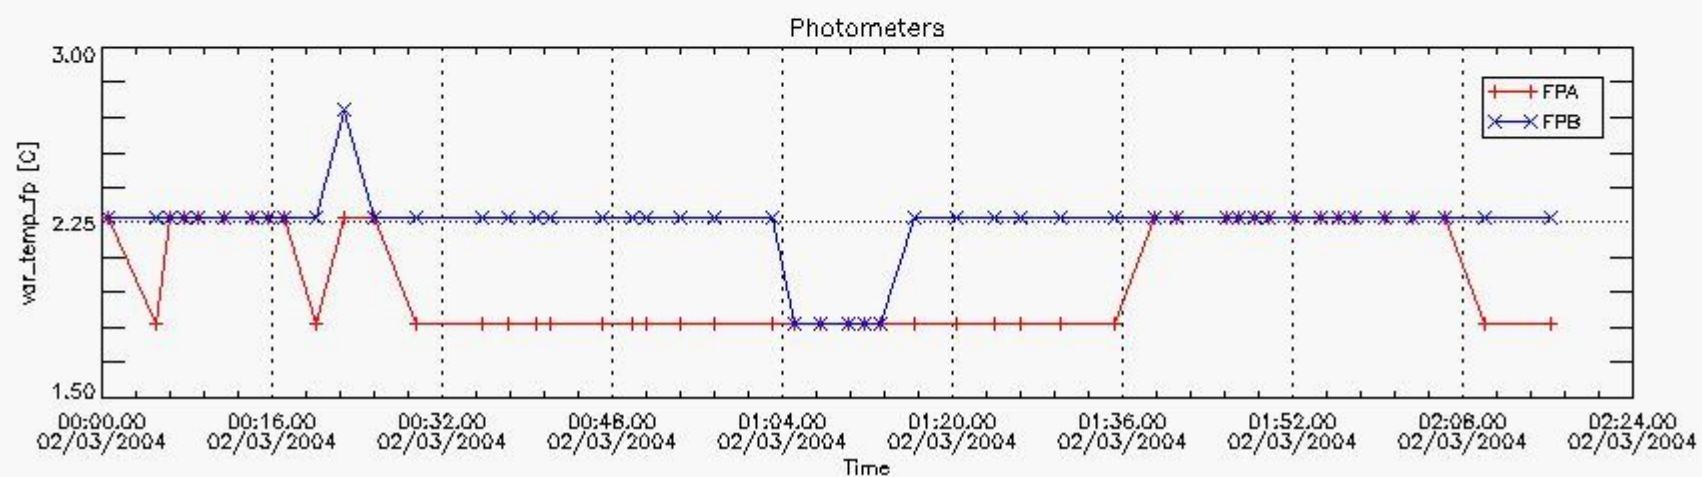

4. Overview of dark signal processing per product

The Dark Charge (DC) is a temperature-dependant signal added to the useful measurements and it is therefore subtracted from them during the processing. There are two phenomena that produce a continuous increase of the DC: the "hot pixels" (a pixel is "hot" when its DC exceeds by a significant amount its value measured on ground at the same temperature) and the "Random Telegraphic Signal" (abrupt change positive or negative of the CCD pixel signal, random in time, affecting only the DC part of the signal and not the photon generated signal).

In this section a list of products that did not use the Dark Sky Area (DSA) observation for the DC computation is given. It is also provided the mean DC plot per product for dark limb products with no error flag set.

4.1 These products did not use the DSA observation for DC computation:

Product name	DC information
GOM_TRA_1PNPDE20040302_020616_000000632024_00404_10478_0000.N1	DC map used (0)
GOM_TRA_1PNPDE20040302_021008_000000492024_00404_10478_0001.N1	DC map used (0)
GOM_TRA_1PNPDE20040302_021616_000000442024_00404_10478_0002.N1	DC map used (0)

4.2 Plot of mean dark charges per product: only products in DARK limb conditions without errors are used