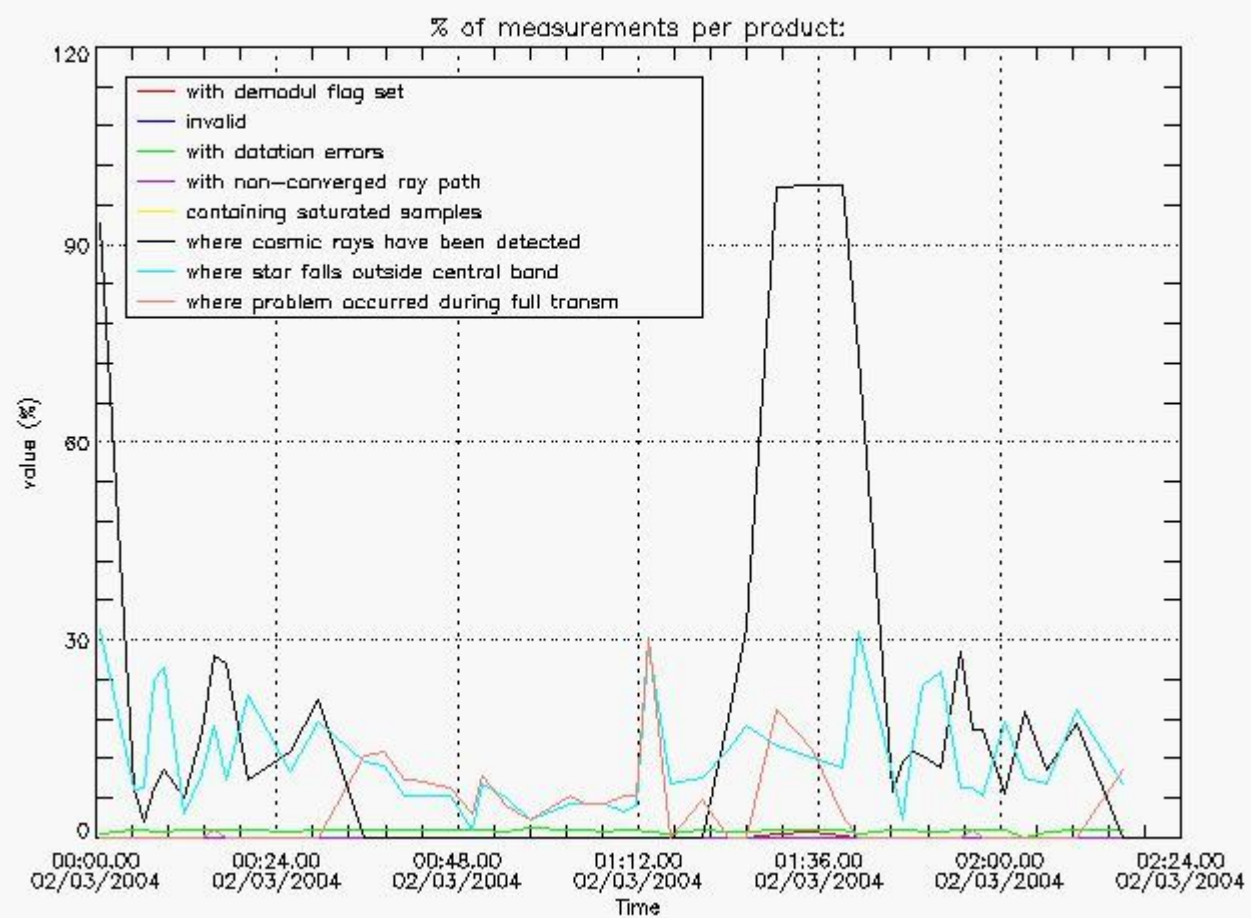

5.2 Plot quality information per product

6. Statistics and plot of tangent altitude of the last measurement (DARK & BRIGHT products without errors)

6.1 Statistics on tangent altitude lost:

Statistics	DARK	BRIGHT
Mean:	14.019	18.736
St. deviation:	5.0476	3.8880
Maximum:	21.901	24.099
Minimum:	3.6751	6.1774
Number of data:	30.000	18.000

6.2 Plot for DARK limb products