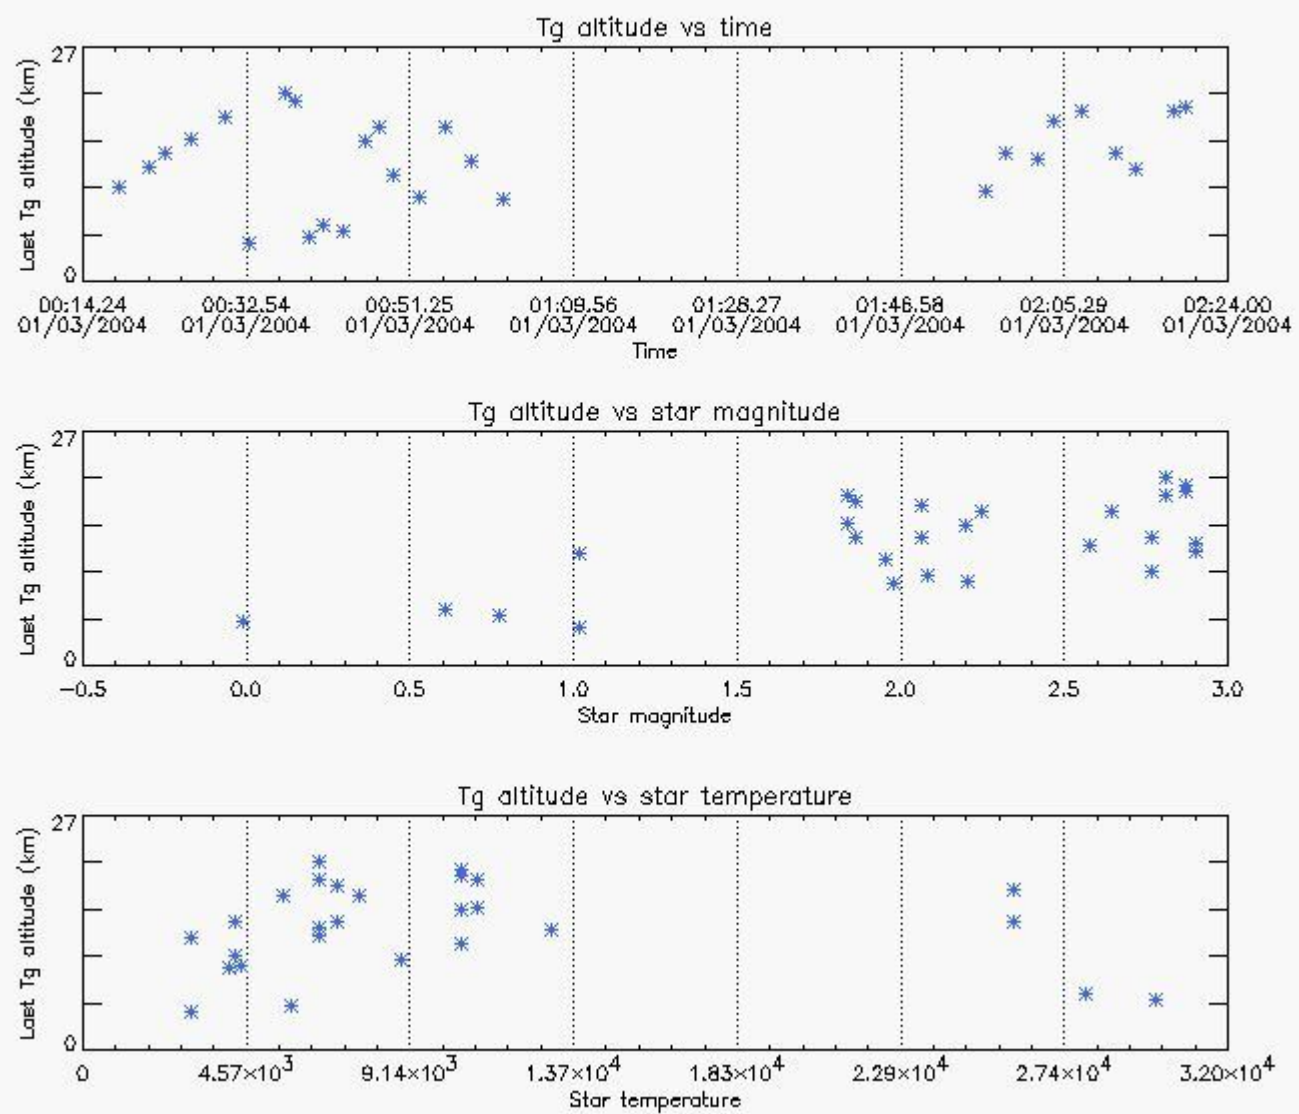

Tangent altitude at which the star is lost

6.3 Plot for BRIGHT limb products