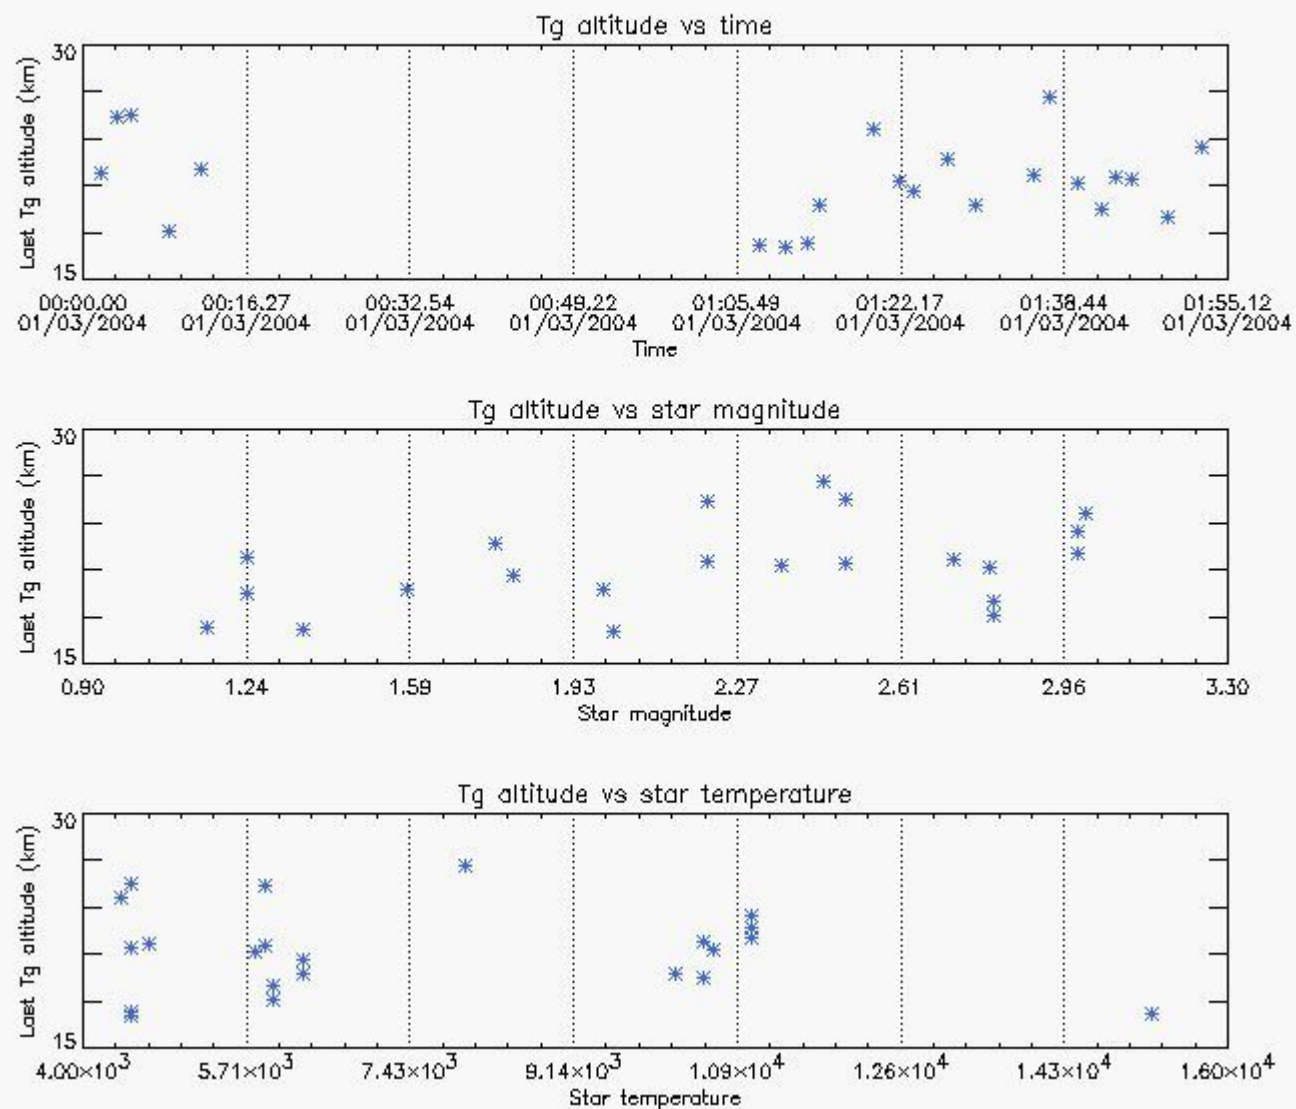

6.2 Plot for DARK limb products

Tangent altitude at which the star is lost

6.3 Plot for BRIGHT limb products

Tangent altitude at which the star is lost

7. Statistics on SATU Noise Equivalent Angle (NEA) for DARK (D) and BRIGHT (B) products above 105 kms