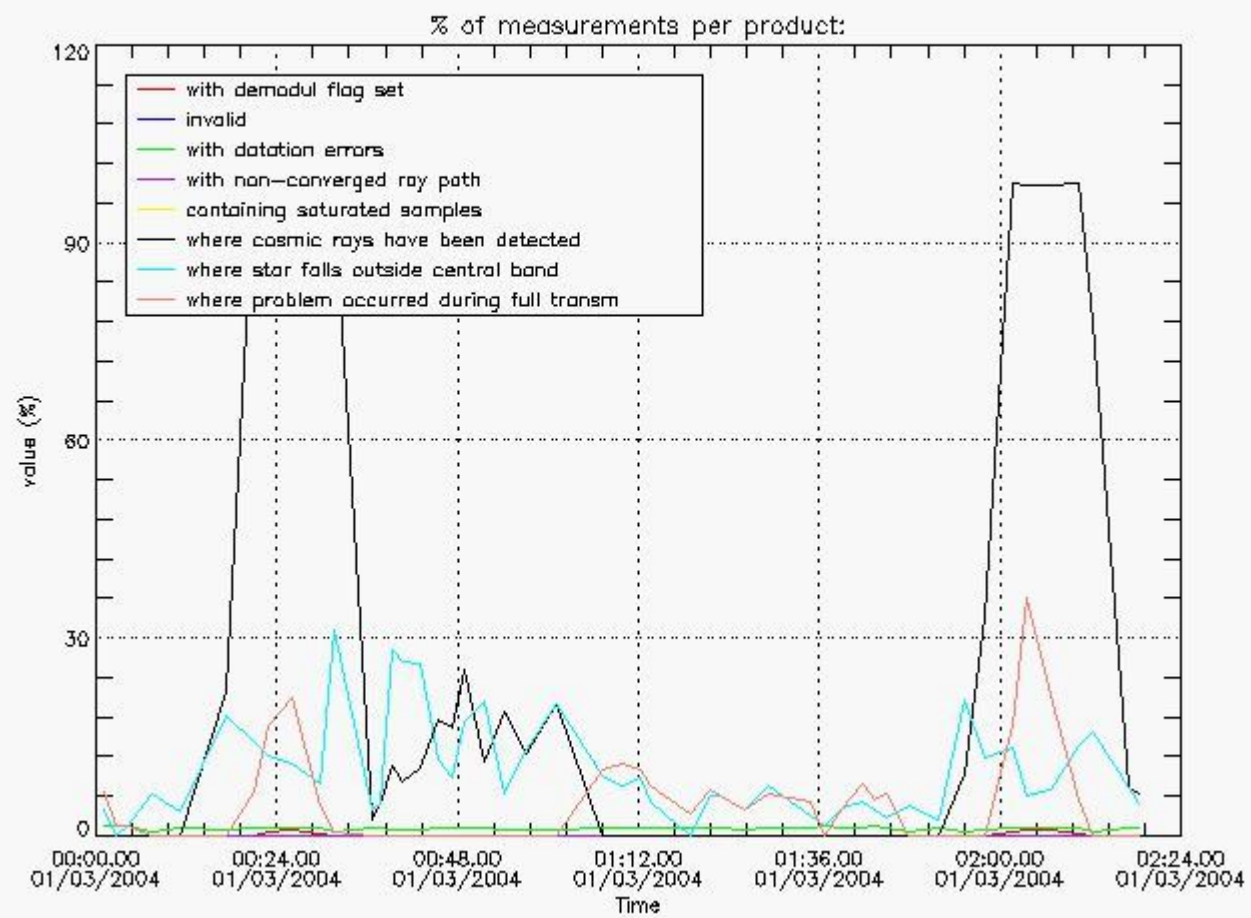

5.2 Plot quality information per product

6. Statistics and plot of tangent altitude of the last measurement (DARK & BRIGHT products without errors)

6.1 Statistics on tangent altitude lost:

Statistics	DARK	BRIGHT
Mean:	14.072	21.256
St. deviation:	5.0158	2.7319
Maximum:	21.799	26.618
Minimum:	4.3009	17.043
Number of data:	27.000	22.000

6.2 Plot for DARK limb products