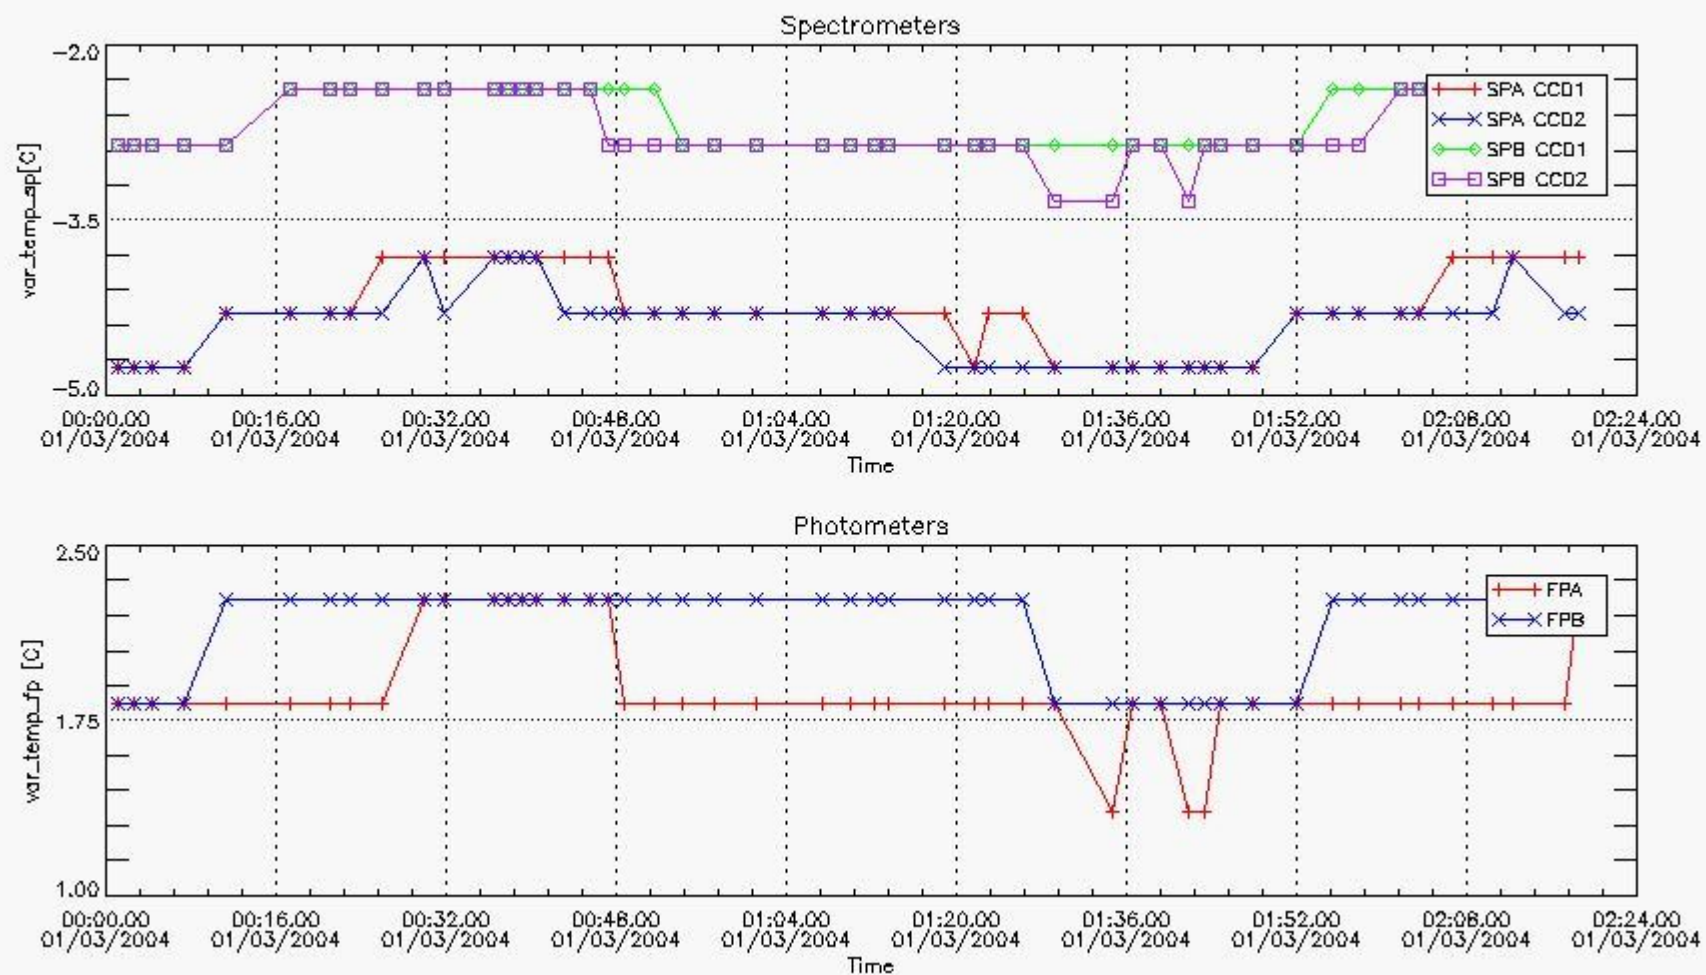

4. Overview of dark signal processing per product

The Dark Charge (DC) is a temperature-dependant signal added to the useful measurements and it is therefore subtracted from them during the processing. There are two phenomena that produce a continuous increase of the DC: the "hot pixels" (a pixel is "hot" when its DC exceeds by a significant amount its value measured on ground at the same temperature) and the "Random Telegraphic Signal" (abrupt change positive or negative of the CCD pixel signal, random in time, affecting only the DC part of the signal and not the photon generated signal).

In this section a list of products that did not use the Dark Sky Area (DSA) observation for the DC computation is given. It is also provided the mean DC plot per product for dark limb products with no error flag set.

4.1 All products used the DSA observation for the DC computation

4.2 Plot of mean dark charges per product: only products in DARK limb conditions without errors are used