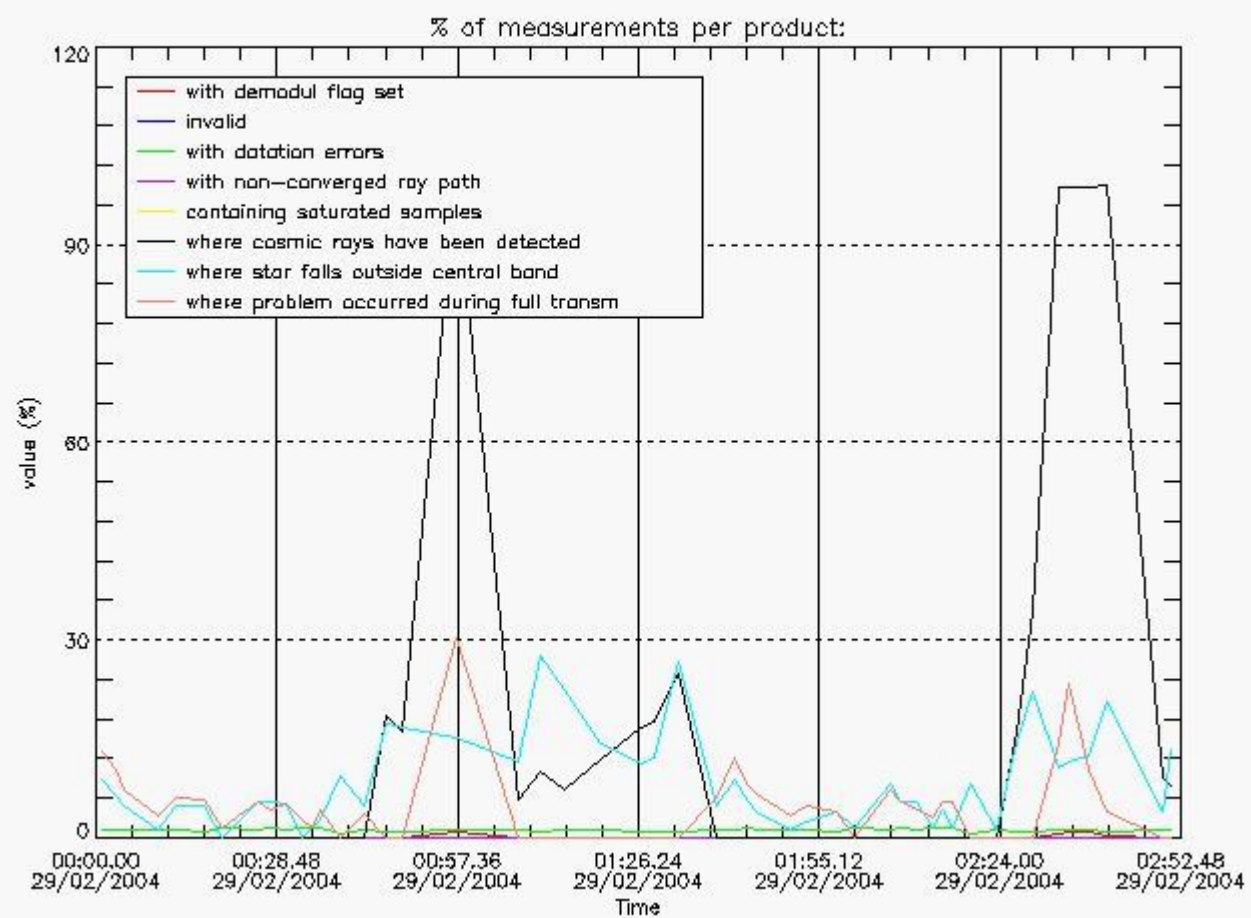

5.2 Plot quality information per product

6. Statistics and plot of tangent altitude of the last measurement (DARK & BRIGHT products without errors)

6.1 Statistics on tangent altitude lost:

Statistics	DARK	BRIGHT
Mean:	13.125	21.469
St. deviation:	3.7548	2.9712
Maximum:	21.968	27.750
Minimum:	6.0125	16.305
Number of data:	18.000	31.000

6.2 Plot for DARK limb products