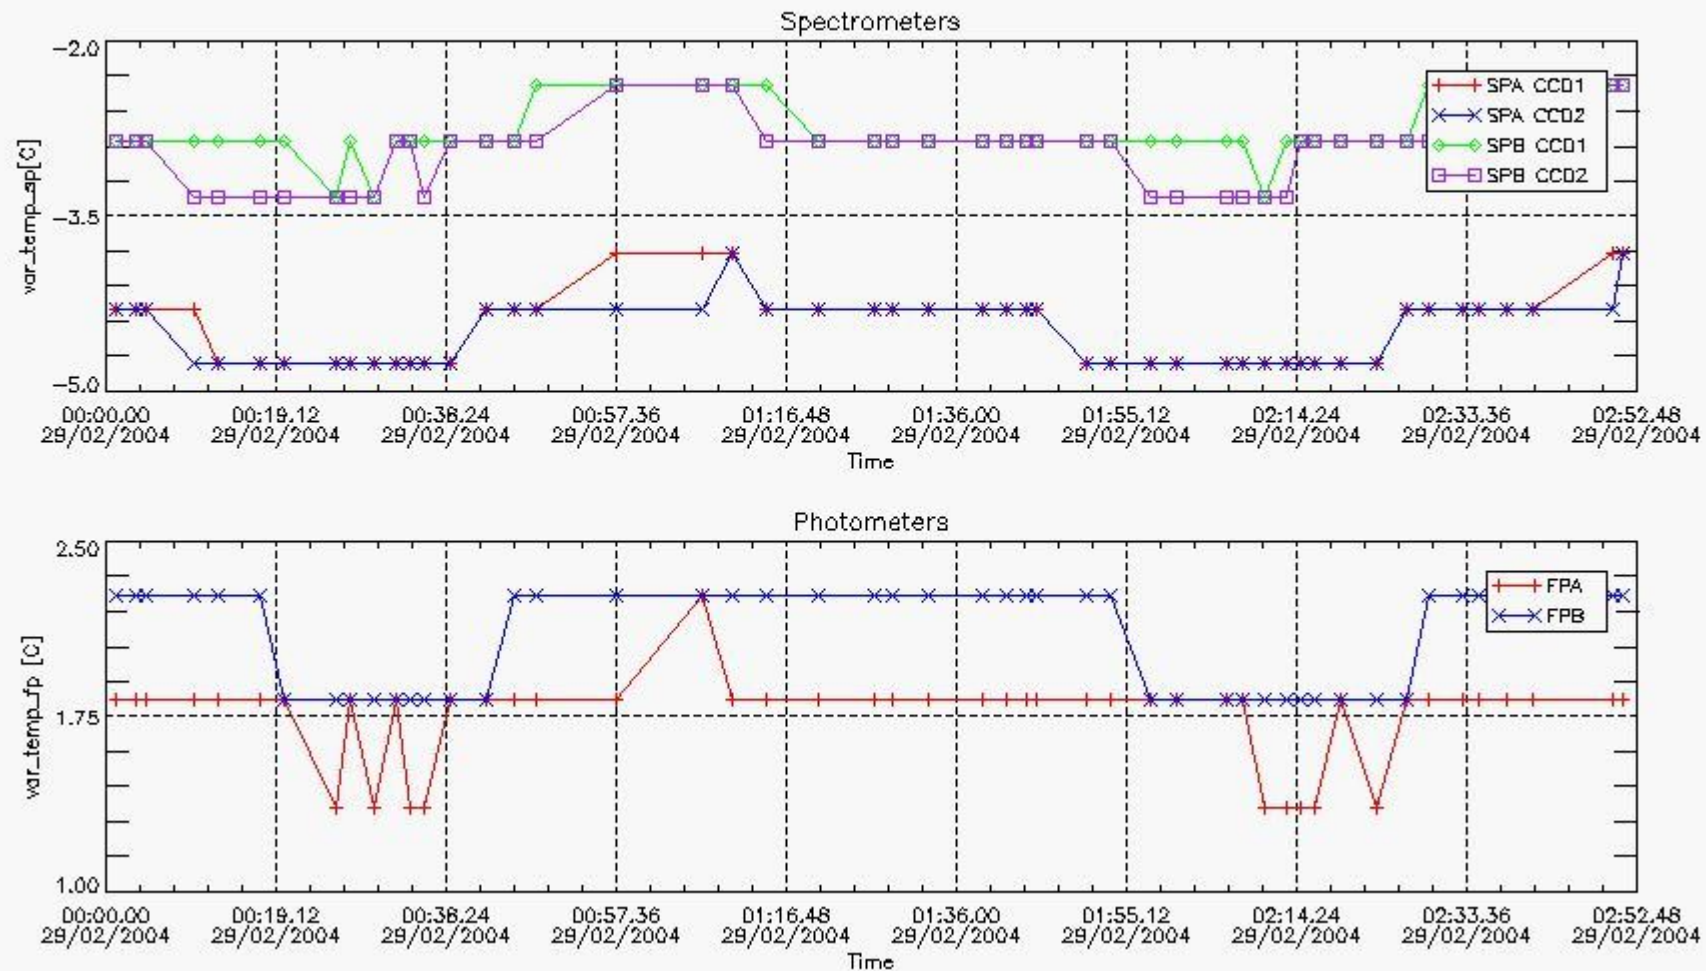

4. Overview of dark signal processing per product

The Dark Charge (DC) is a temperature-dependant signal added to the useful measurements and it is therefore subtracted from them during the processing. There are two phenomena that produce a continuous increase of the DC: the "hot pixels" (a pixel is "hot" when its DC exceeds by a significant amount its value measured on ground at the same temperature) and the "Random Telegraphic Signal" (abrupt change positive or negative of the CCD pixel signal, random in time, affecting only the DC part of the signal and not the photon generated signal).

In this section a list of products that did not use the Dark Sky Area (DSA) observation for the DC computation is given. It is also provided the mean DC plot per product for dark limb products with no error flag set.

4.1 All products used the DSA observation for the DC computation

4.2 Plot of mean dark charges per product: only products in DARK limb conditions without errors are used