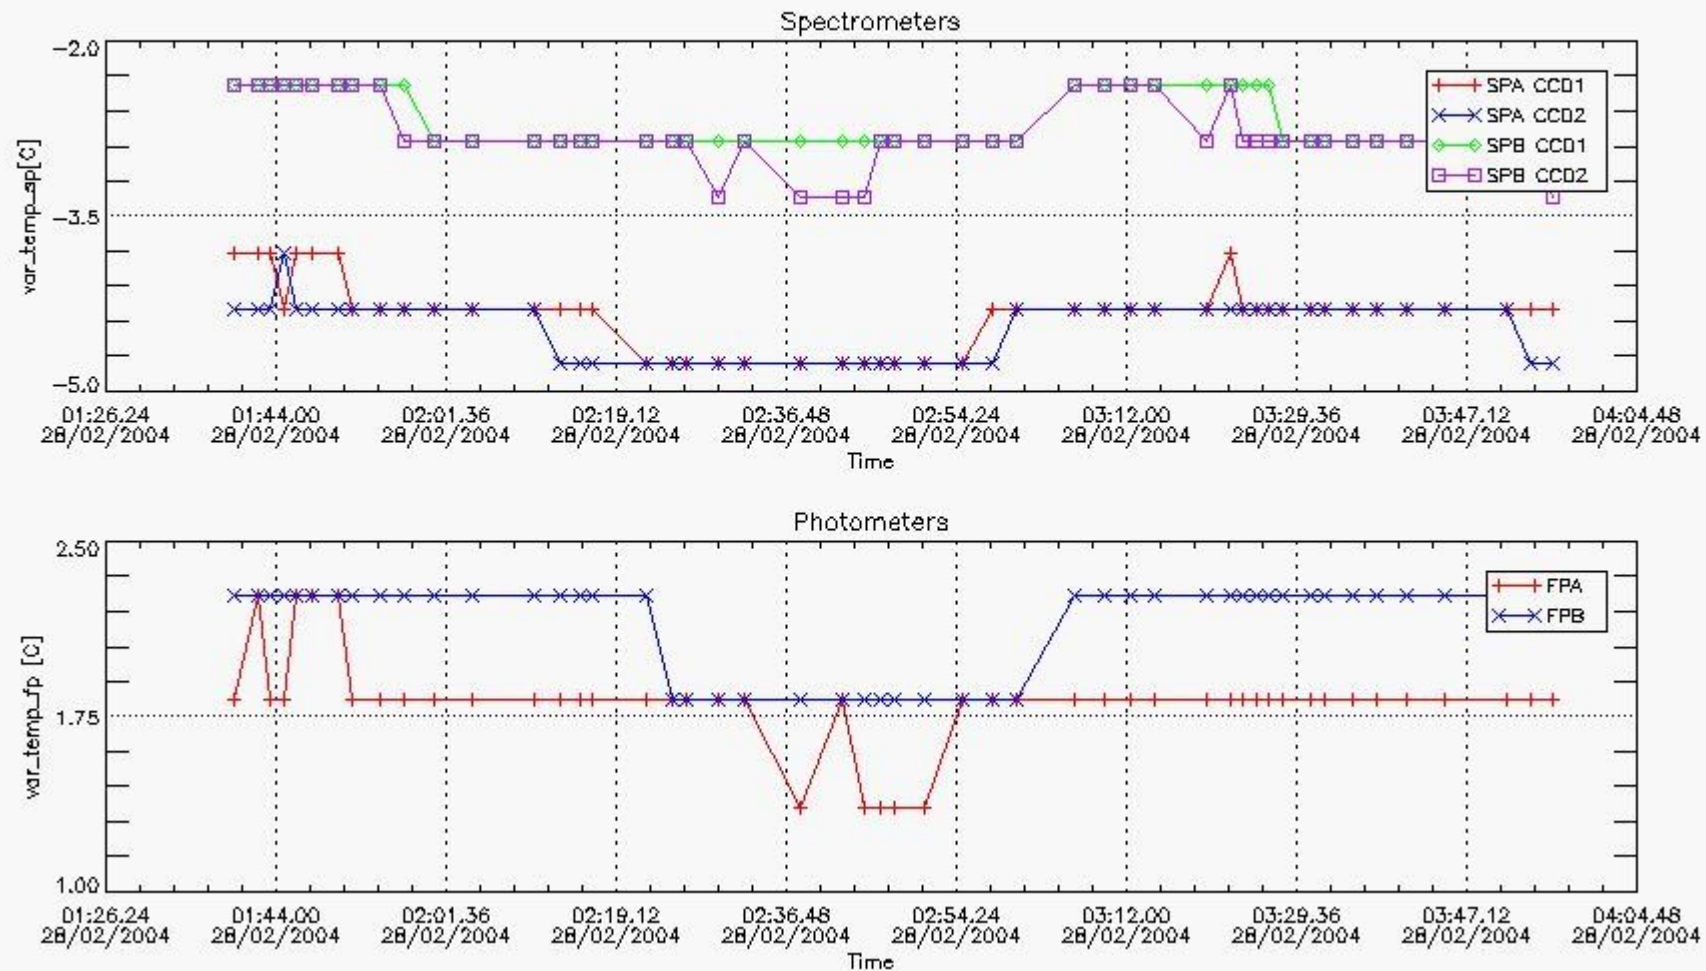

4. Overview of dark signal processing per product

The Dark Charge (DC) is a temperature-dependant signal added to the useful measurements and it is therefore subtracted from them during the processing. There are two phenomena that produce a continuous increase of the DC: the "hot pixels" (a pixel is "hot" when its DC exceeds by a significant amount its value measured on ground at the same temperature) and the "Random Telegraphic Signal" (abrupt change positive or negative of the CCD pixel signal, random in time, affecting only the DC part of the signal and not the photon generated signal).

In this section a list of products that did not use the Dark Sky Area (DSA) observation for the DC computation is given. It is also provided the mean DC plot per product for dark limb products with no error flag set.

4.1 All products used the DSA observation for the DC computation

4.2 Plot of mean dark charges per product: only products in DARK limb conditions without errors are used