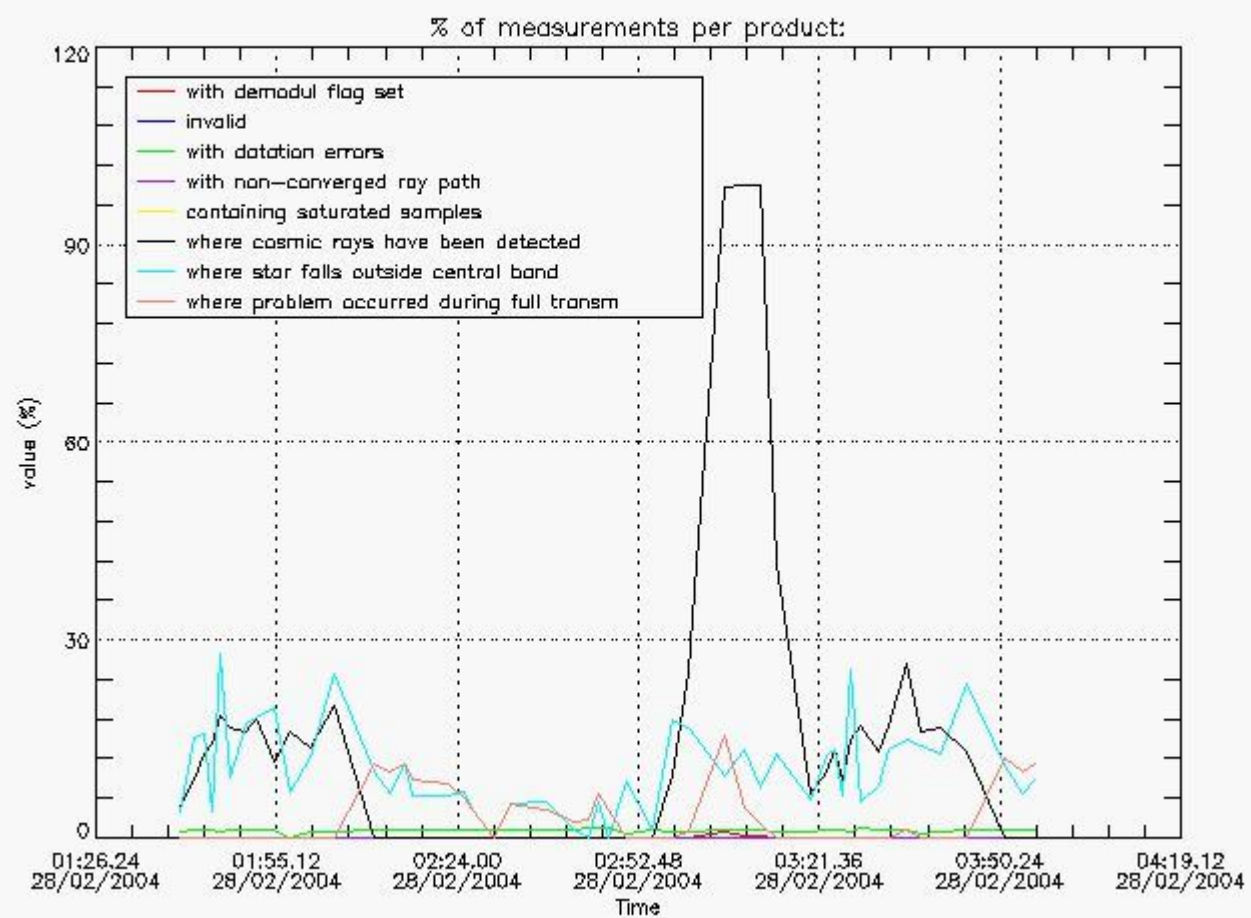

5.2 Plot quality information per product

6. Statistics and plot of tangent altitude of the last measurement (DARK & BRIGHT products without errors)

6.1 Statistics on tangent altitude lost:

Statistics	DARK	BRIGHT
Mean:	14.830	20.253
St. deviation:	4.3071	3.3139
Maximum:	21.981	26.769
Minimum:	5.4752	15.642
Number of data:	30.000	19.000

6.2 Plot for DARK limb products