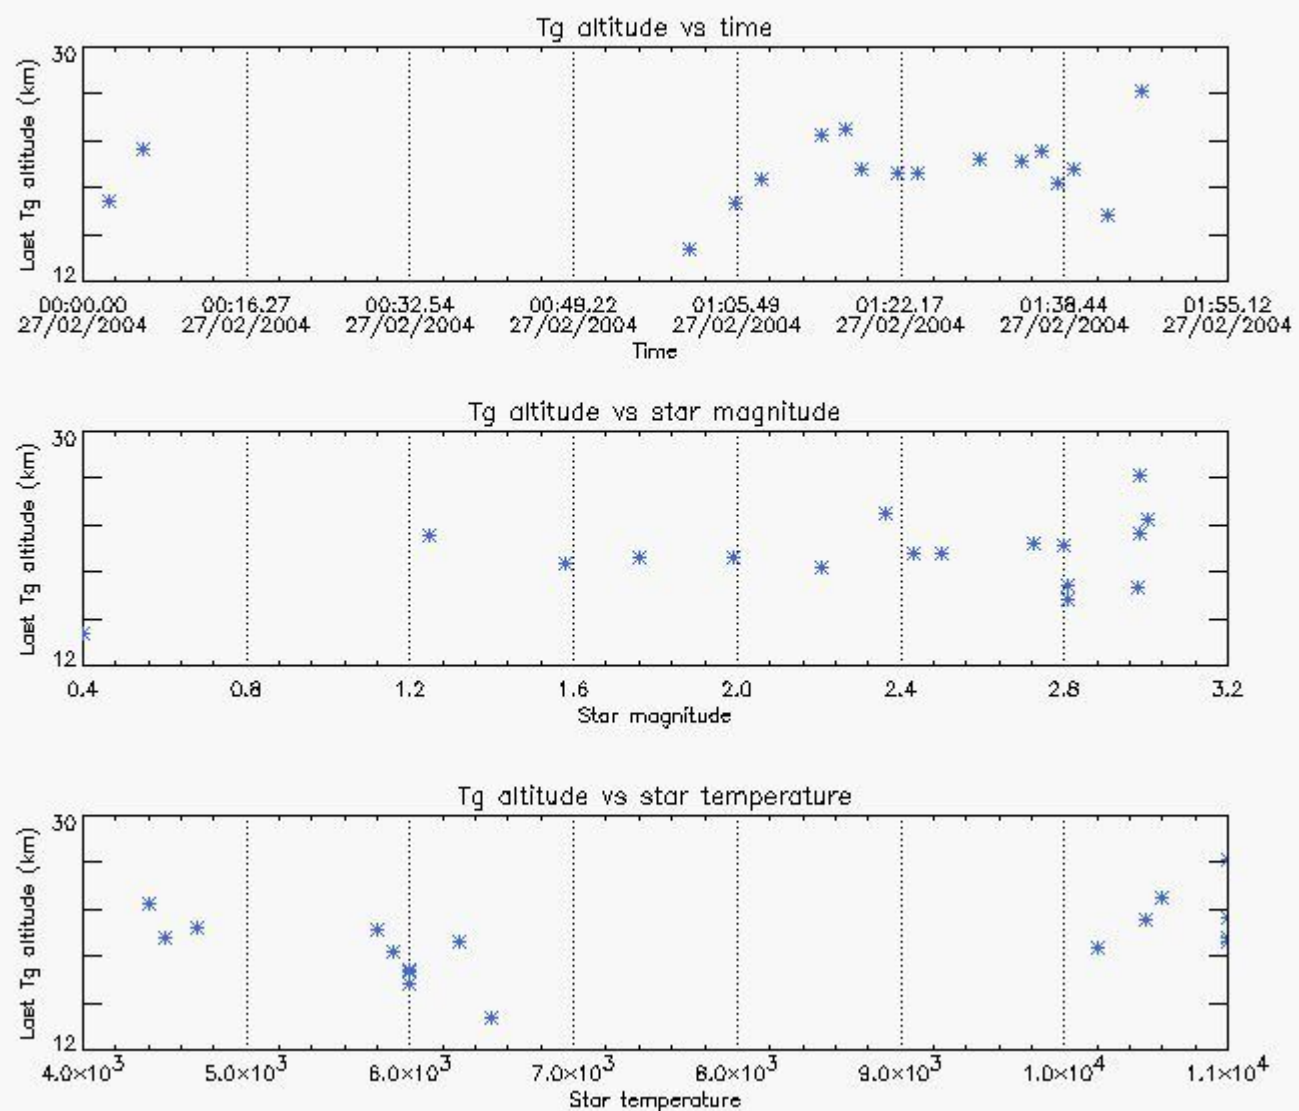

6.2 Plot for DARK limb products

Tangent altitude at which the star is lost

6.3 Plot for BRIGHT limb products

Tangent altitude at which the star is lost

7. Statistics on SATU Noise Equivalent Angle (NEA) for DARK (D) and BRIGHT (B) products above 105 kms