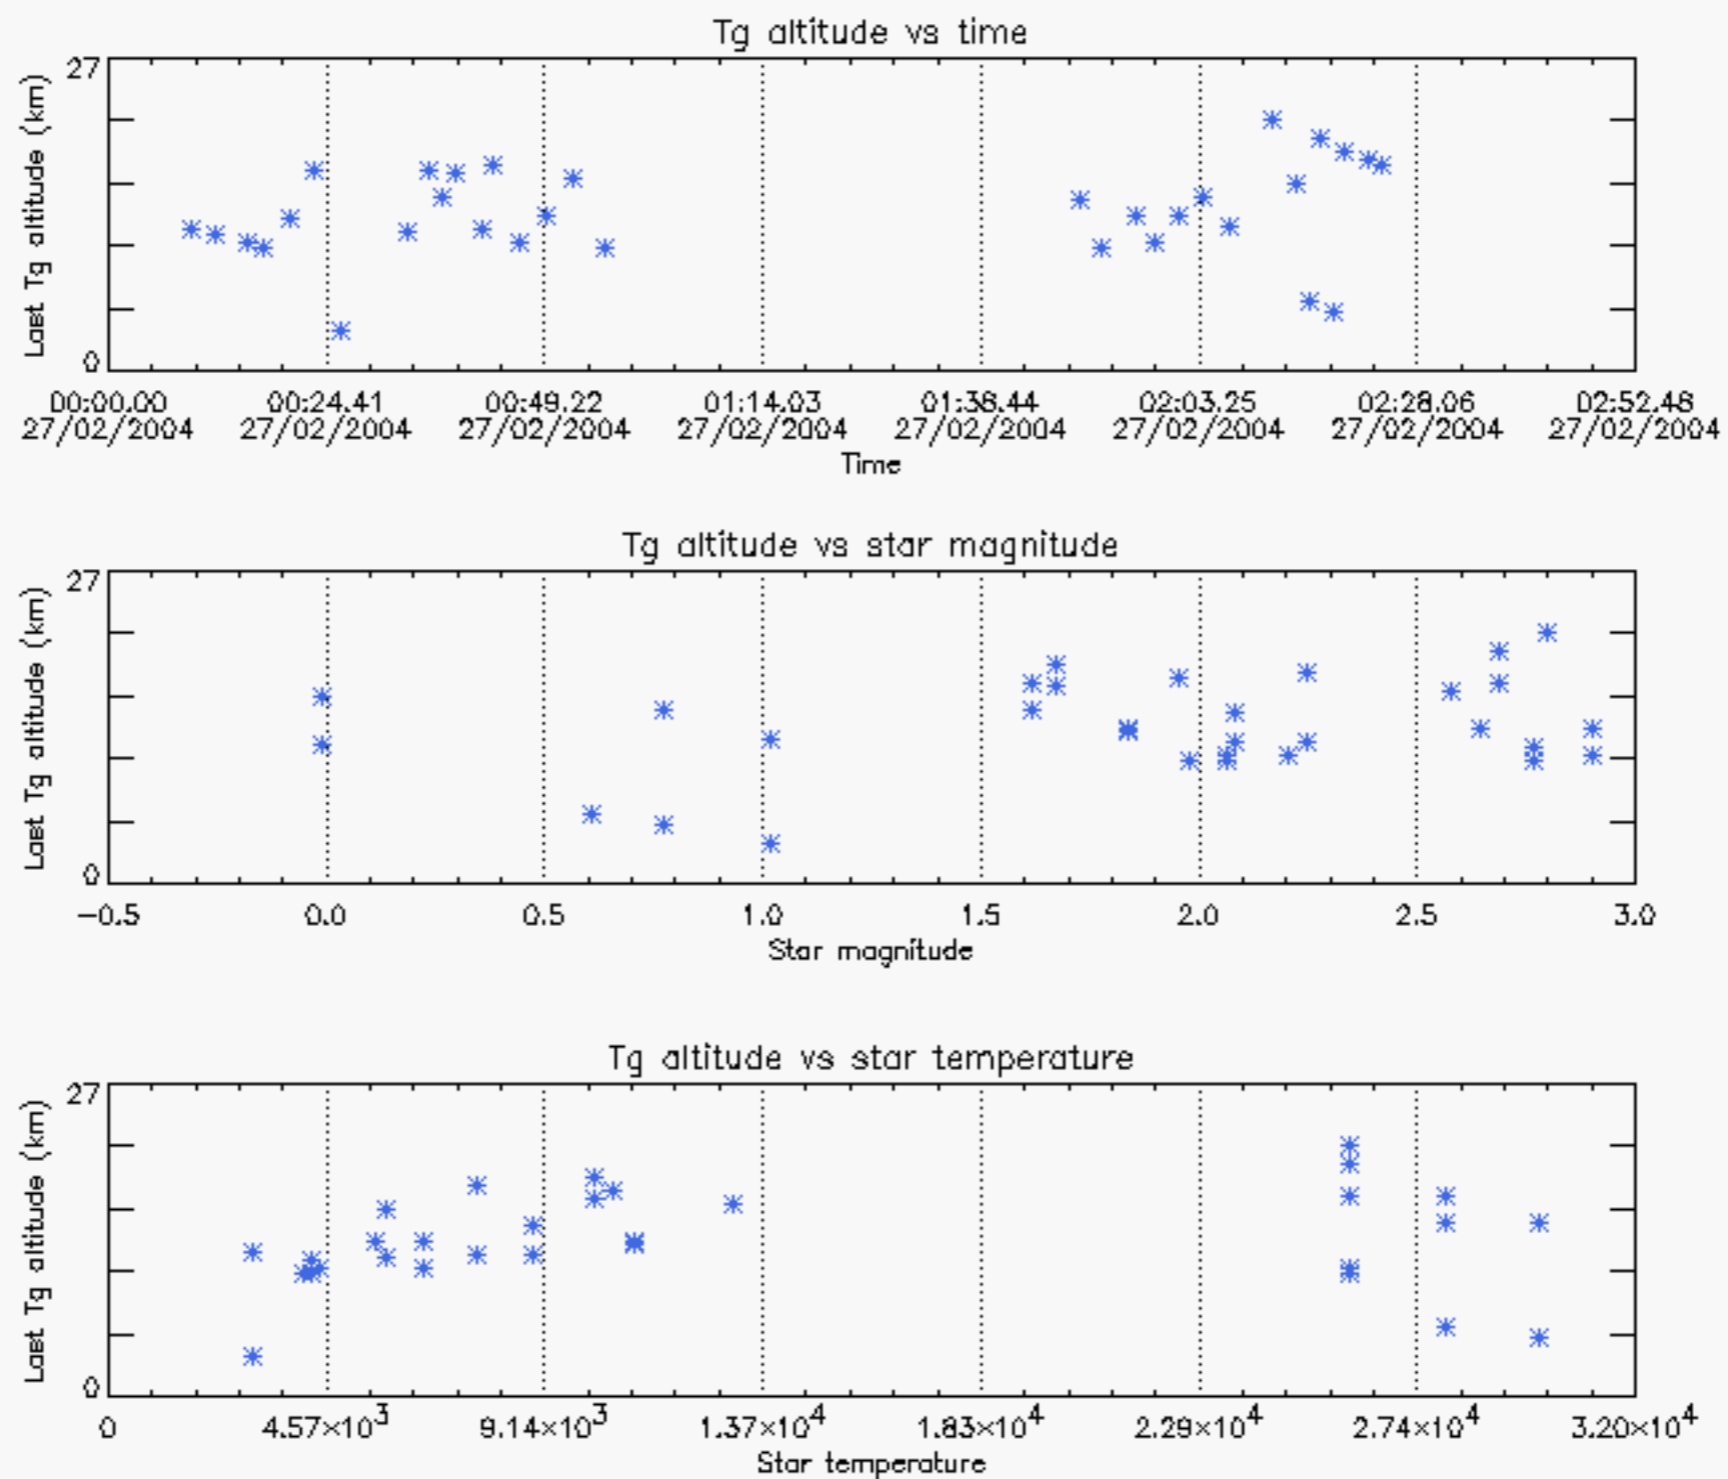

Tangent altitude at which the star is lost