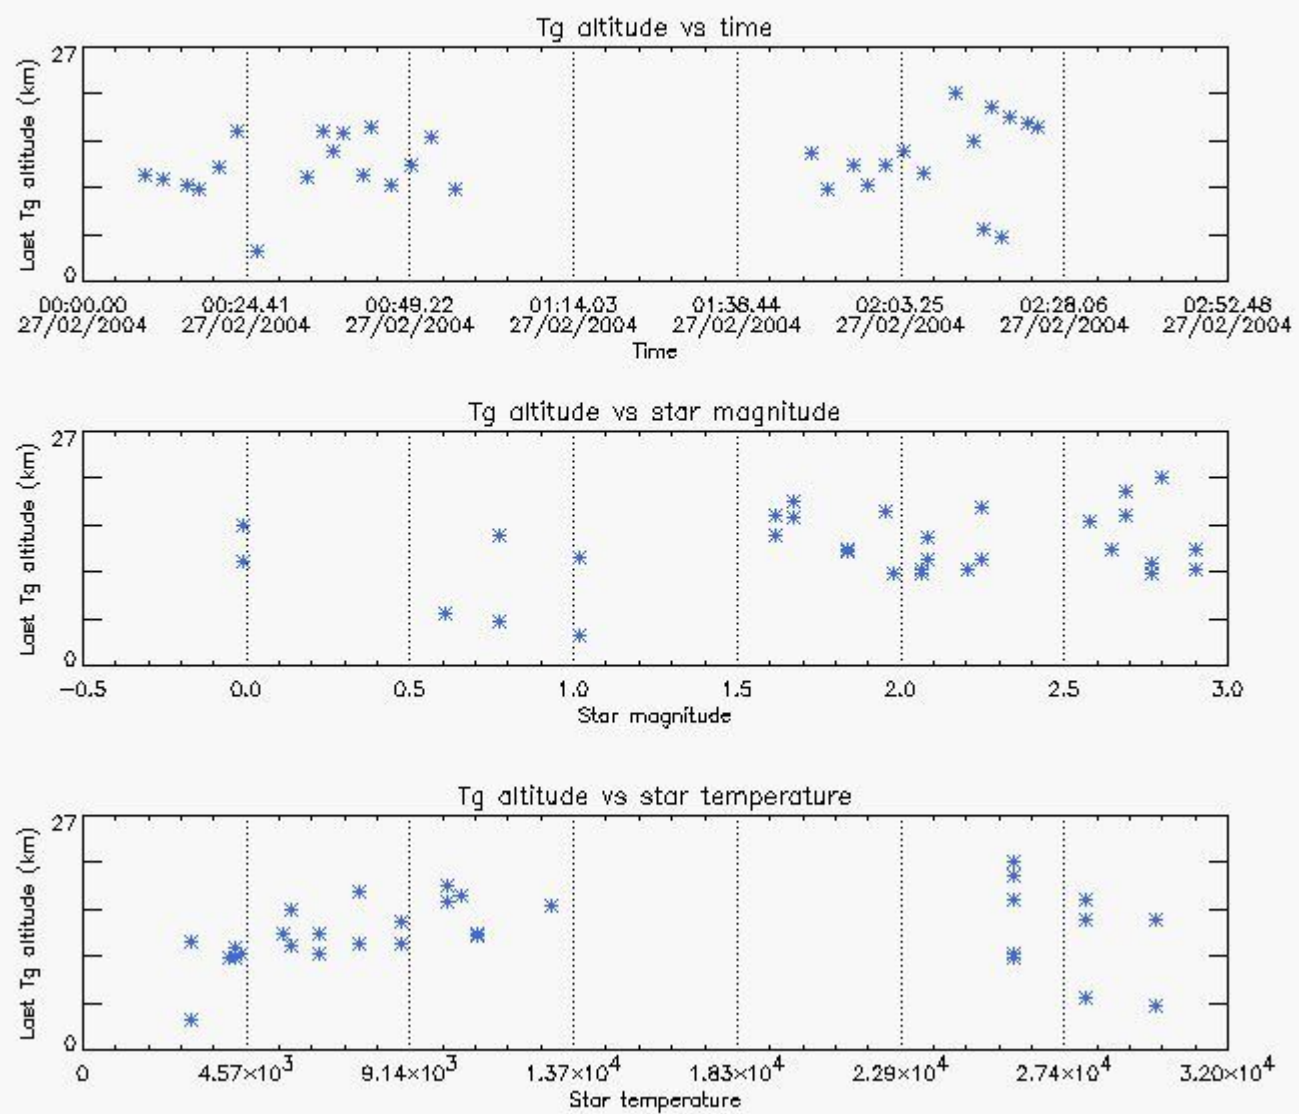

Tangent altitude at which the star is lost

6.3 Plot for BRIGHT limb products