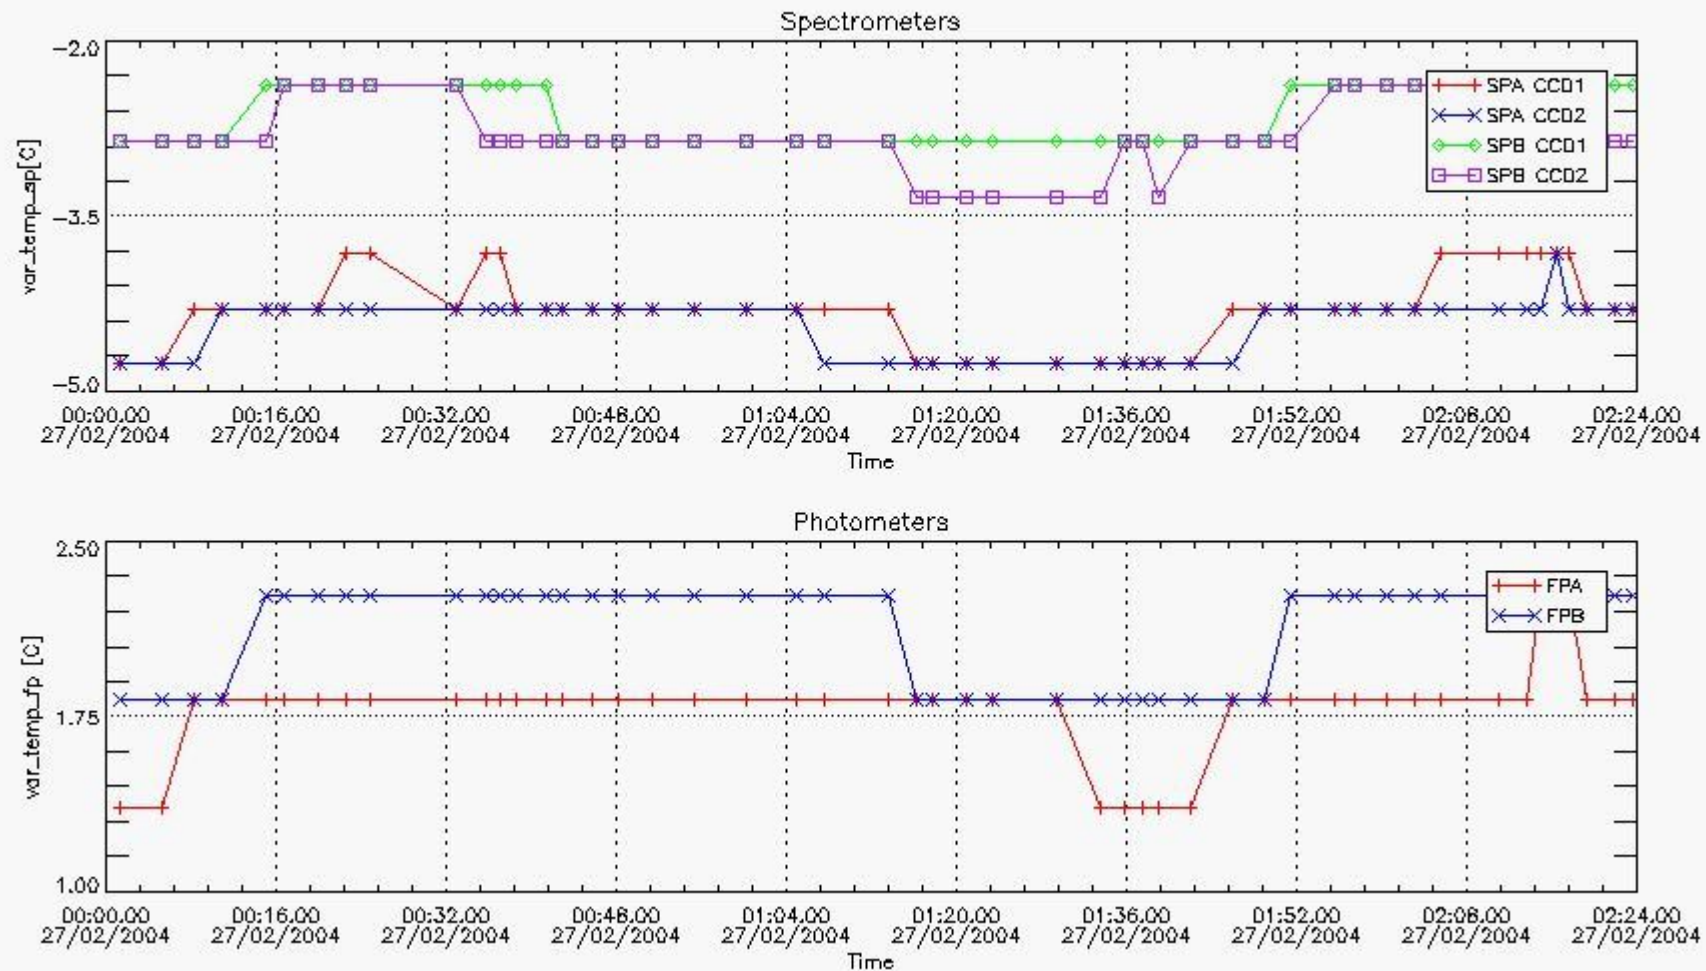

4. Overview of dark signal processing per product

The Dark Charge (DC) is a temperature-dependant signal added to the useful measurements and it is therefore subtracted from them during the processing. There are two phenomena that produce a continuous increase of the DC: the "hot pixels" (a pixel is "hot" when its DC exceeds by a significant amount its value measured on ground at the same temperature) and the "Random Telegraphic Signal" (abrupt change positive or negative of the CCD pixel signal, random in time, affecting only the DC part of the signal and not the photon generated signal).

In this section a list of products that did not use the Dark Sky Area (DSA) observation for the DC computation is given. It is also provided the mean DC plot per product for dark limb products with no error flag set.

4.1 All products used the DSA observation for the DC computation

4.2 Plot of mean dark charges per product: only products in DARK limb conditions without errors are used