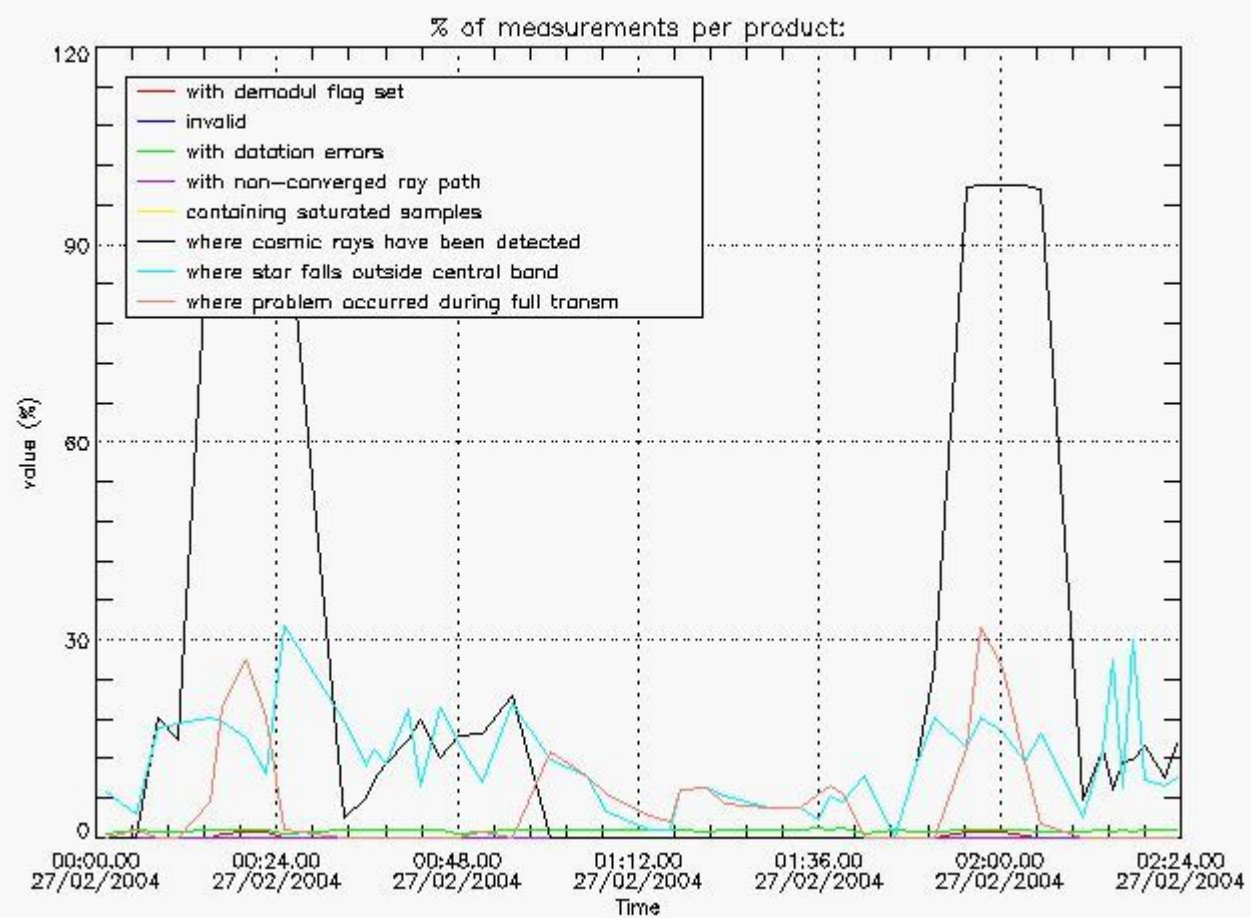

5.2 Plot quality information per product

6. Statistics and plot of tangent altitude of the last measurement (DARK & BRIGHT products without errors)

6.1 Statistics on tangent altitude lost:

Statistics	DARK	BRIGHT
Mean:	13.667	20.535
St. deviation:	4.1833	2.7480
Maximum:	21.613	26.558
Minimum:	3.5297	14.468
Number of data:	32.000	17.000

6.2 Plot for DARK limb products