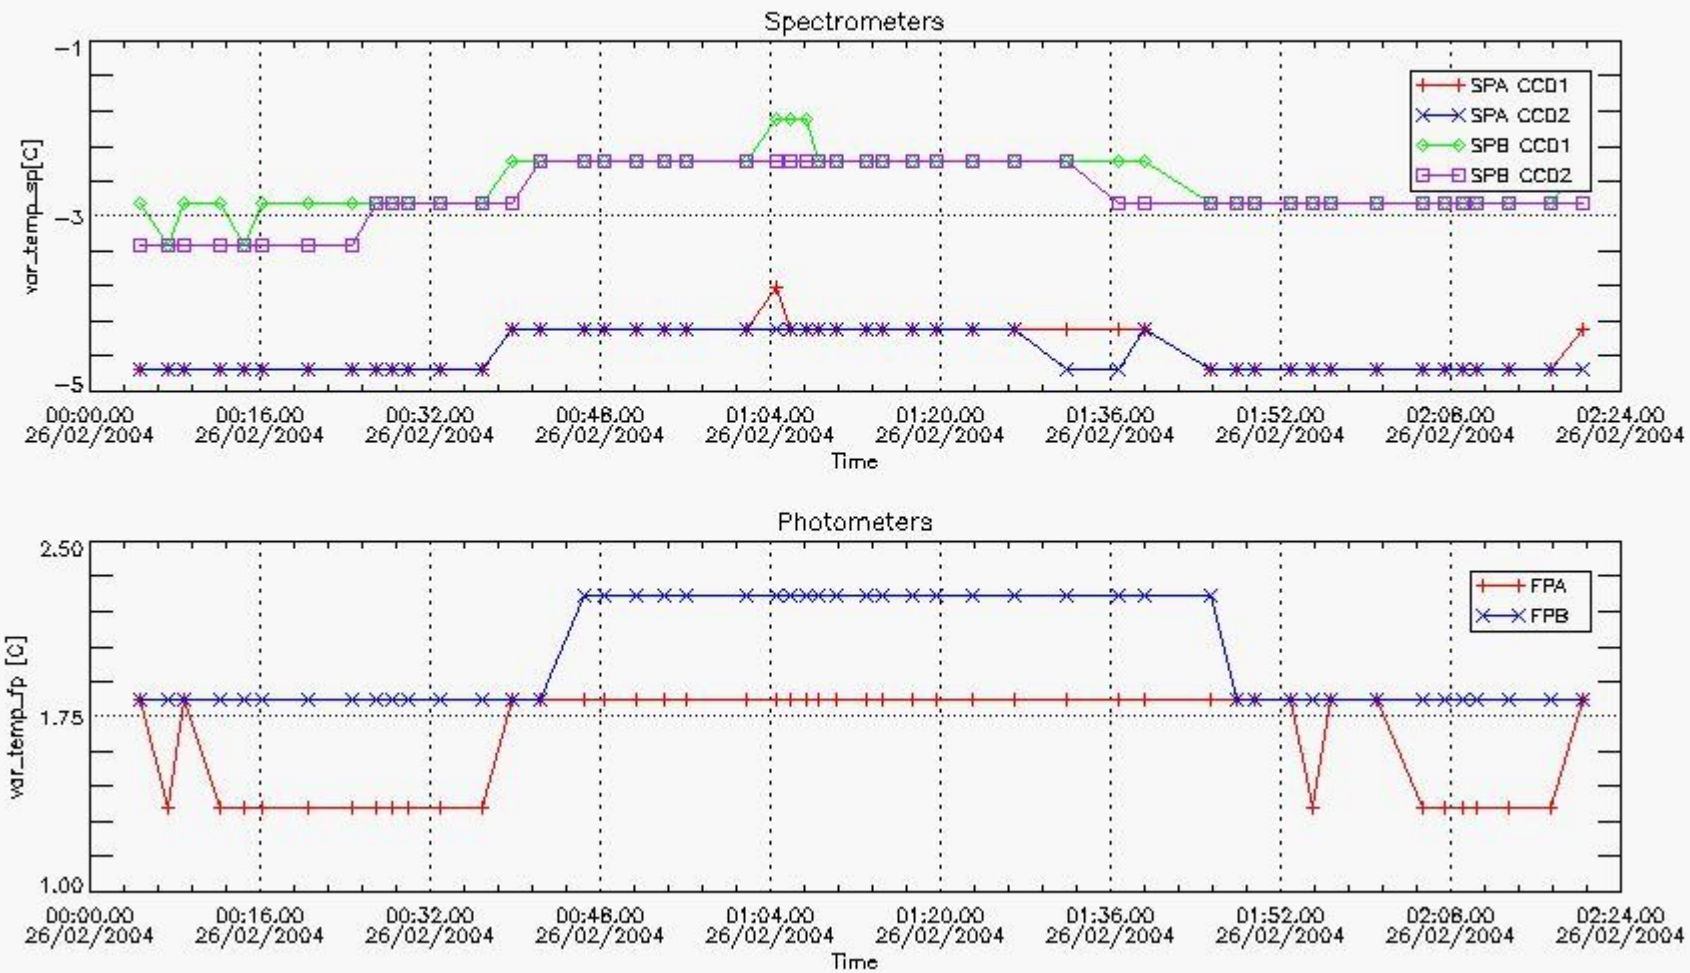

4. Overview of dark signal processing per product

The Dark Charge (DC) is a temperature-dependant signal added to the useful measurements and it is therefore subtracted from them during the processing. There are two phenomena that produce a continuous increase of the DC: the "hot pixels" (a pixel is "hot" when its DC exceeds by a significant amount its value measured on ground at the same temperature) and the "Random Telegraphic Signal" (abrupt change positive or negative of the CCD pixel signal, random in time, affecting only the DC part of the signal and not the photon generated signal).

In this section a list of products that did not use the Dark Sky Area (DSA) observation for the DC computation is given. It is also provided the mean DC plot per product for dark limb products with no error flag set.

4.1 All products used the DSA observation for the DC computation

4.2 Plot of mean dark charges per product: only products in DARK limb conditions without errors are used