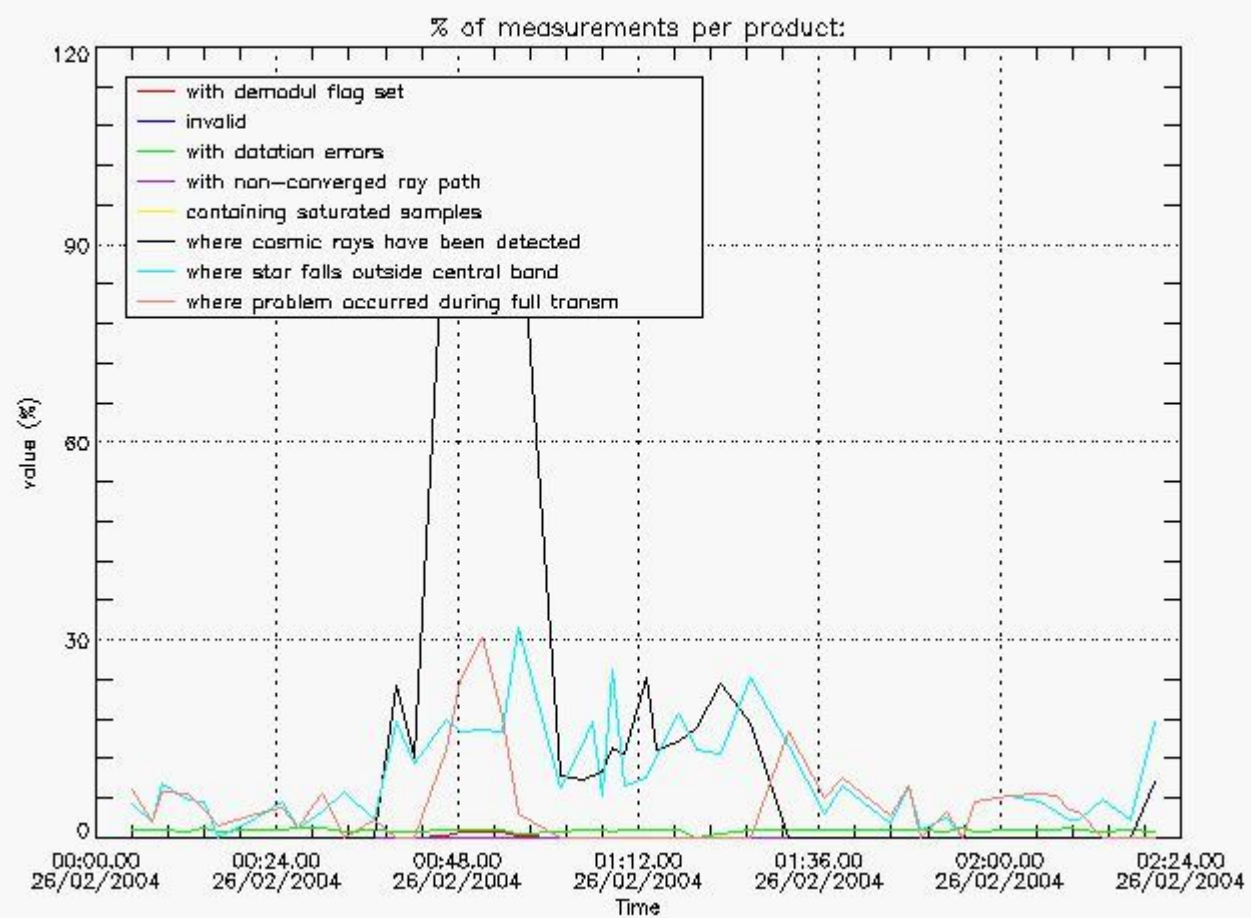

5.2 Plot quality information per product

6. Statistics and plot of tangent altitude of the last measurement (DARK & BRIGHT products without errors)

6.1 Statistics on tangent altitude lost:

Statistics	DARK	BRIGHT
Mean:	13.256	21.834
St. deviation:	4.1854	2.9570
Maximum:	20.091	26.993
Minimum:	3.4919	12.417
Number of data:	20.000	29.000

6.2 Plot for DARK limb products