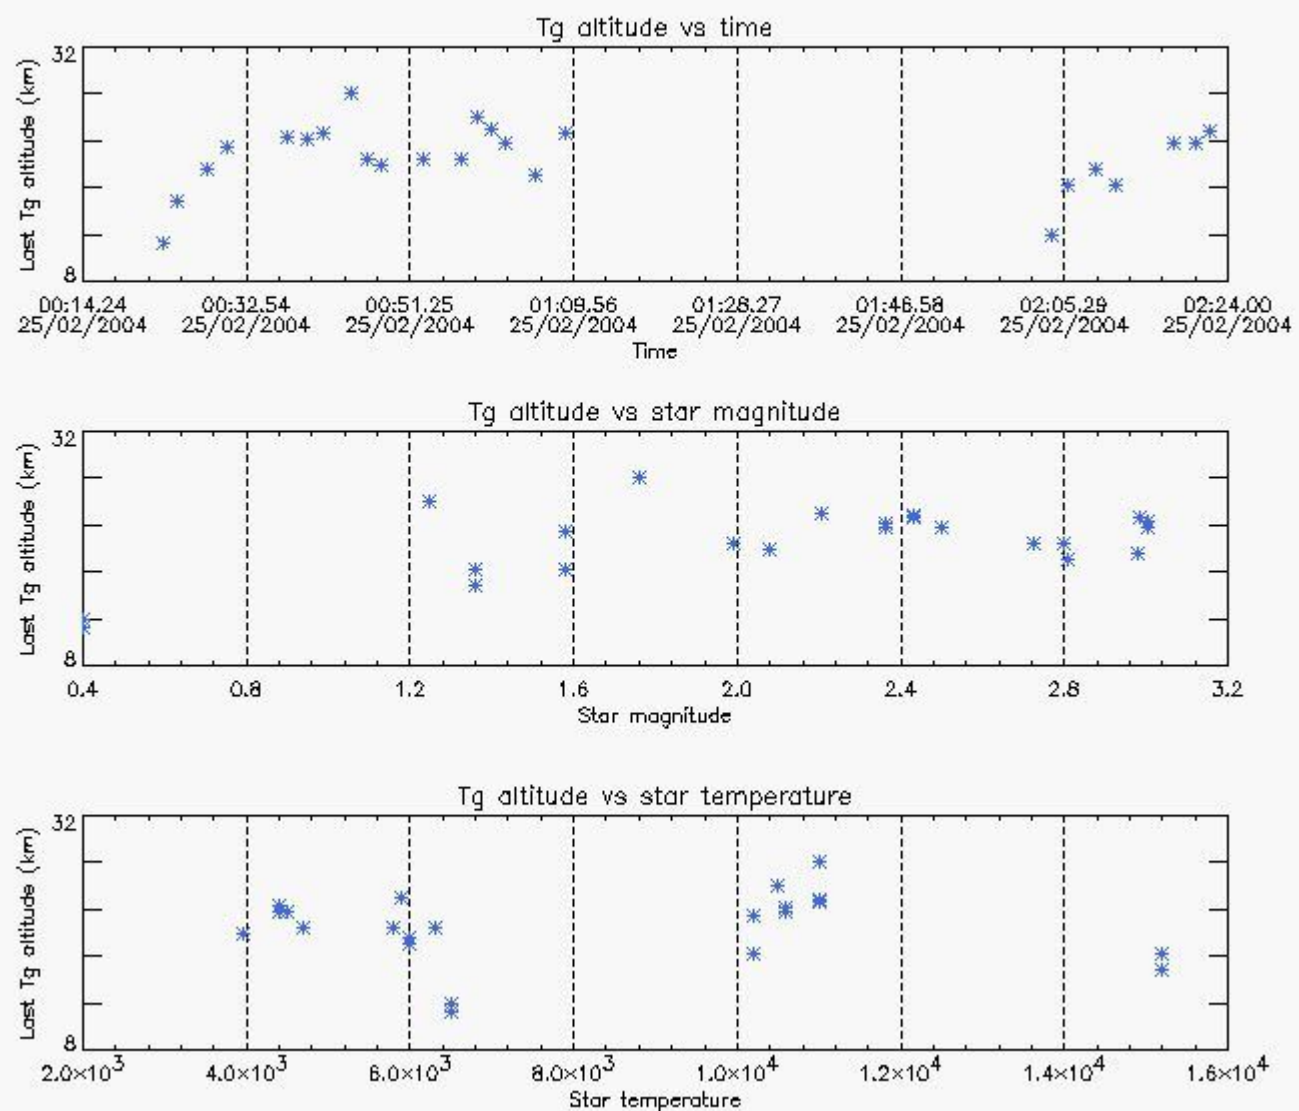

6.2 Plot for DARK limb products

Tangent altitude at which the star is lost

6.3 Plot for BRIGHT limb products

Tangent altitude at which the star is lost

7. Statistics on SATU Noise Equivalent Angle (NEA) for DARK (D) and BRIGHT (B) products above 105 kms