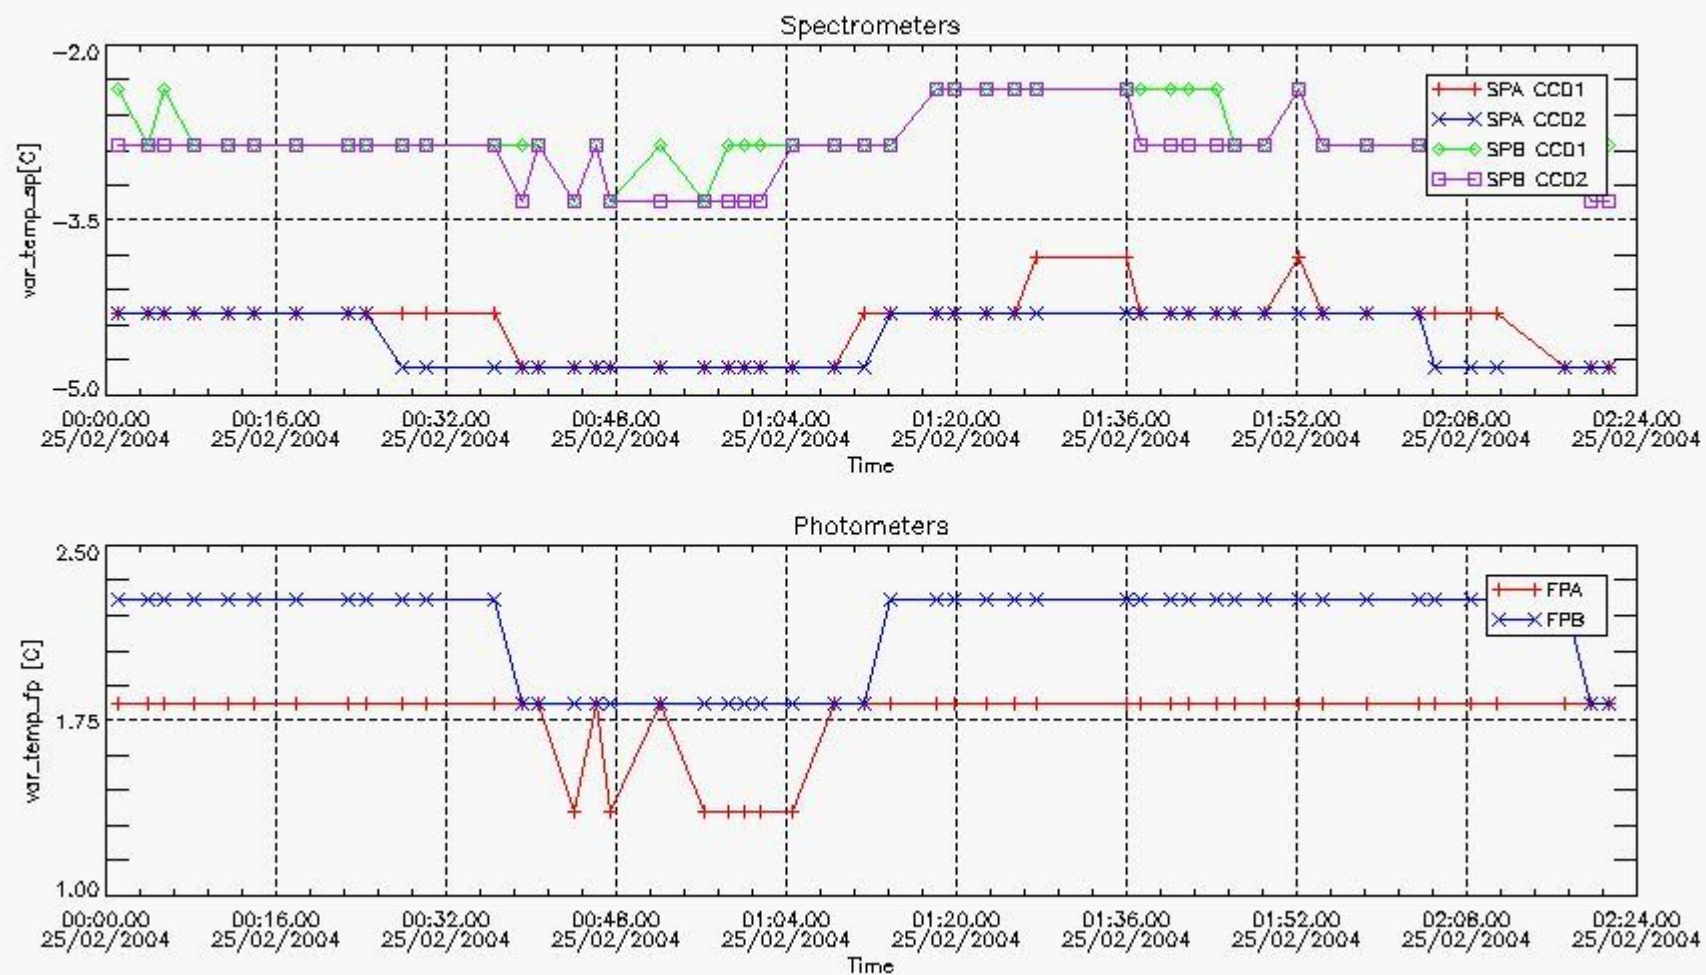

4. Overview of dark signal processing per product

The Dark Charge (DC) is a temperature-dependant signal added to the useful measurements and it is therefore subtracted from them during the processing. There are two phenomena that produce a continuous increase of the DC: the "hot pixels" (a pixel is "hot" when its DC exceeds by a significant amount its value measured on ground at the same temperature) and the "Random Telegraphic Signal" (abrupt change positive or negative of the CCD pixel signal, random in time, affecting only the DC part of the signal and not the photon generated signal).

In this section a list of products that did not use the Dark Sky Area (DSA) observation for the DC computation is given. It is also provided the mean DC plot per product for dark limb products with no error flag set.

4.1 All products used the DSA observation for the DC computation

4.2 Plot of mean dark charges per product: only products in DARK limb conditions without errors are used