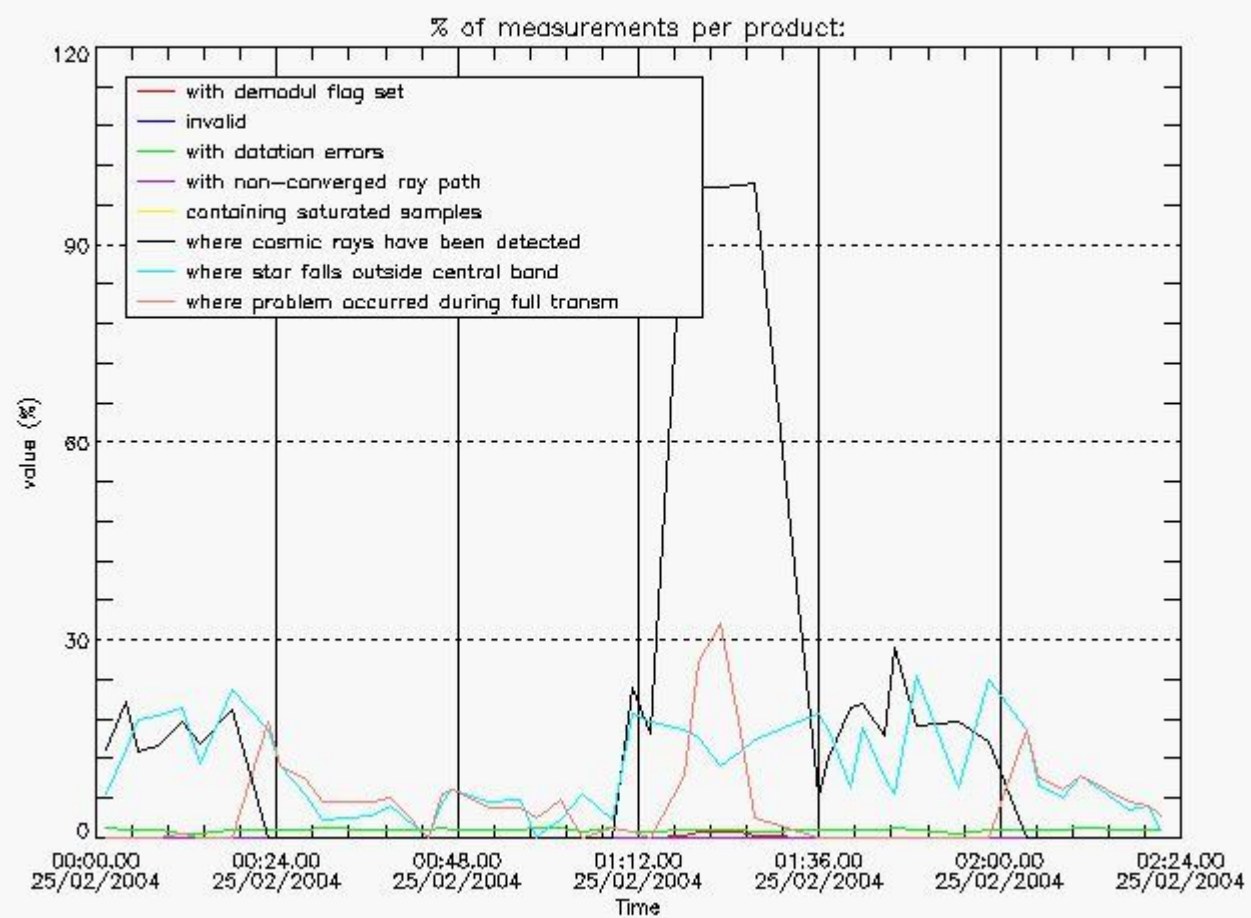

5.2 Plot quality information per product

6. Statistics and plot of tangent altitude of the last measurement (DARK & BRIGHT products without errors)

6.1 Statistics on tangent altitude lost:

Statistics	DARK	BRIGHT
Mean:	13.963	20.604
St. deviation:	3.1576	3.5257
Maximum:	19.781	27.217
Minimum:	8.9771	11.943
Number of data:	23.000	24.000

6.2 Plot for DARK limb products