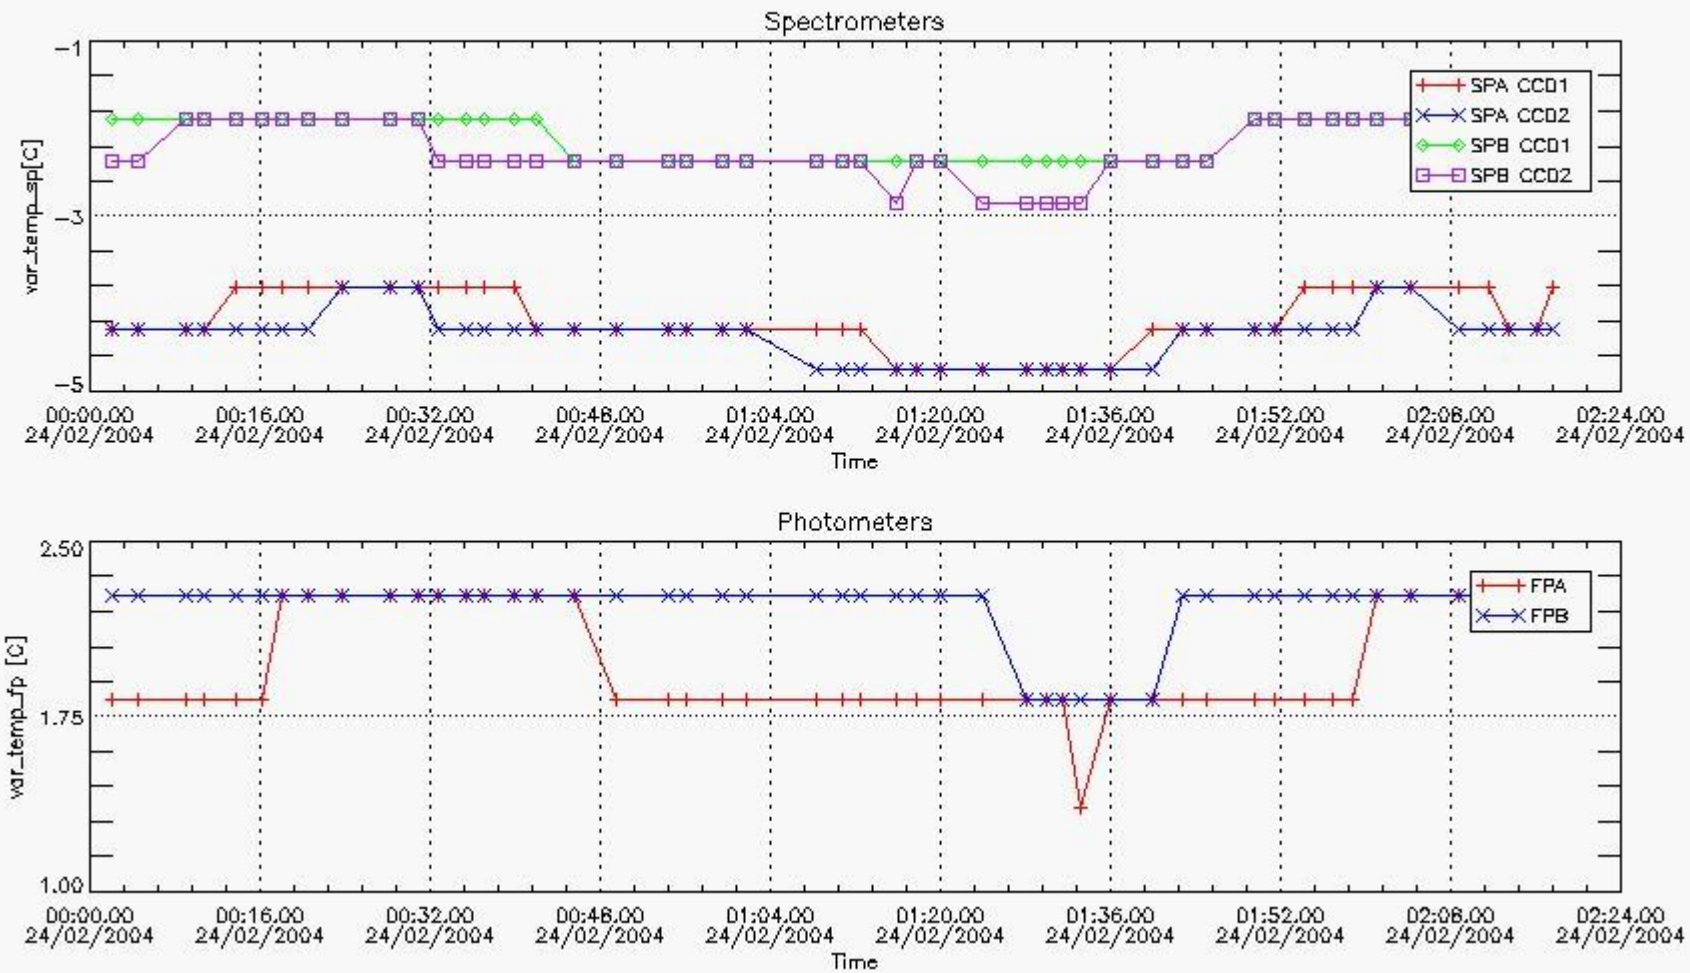

4. Overview of dark signal processing per product

The Dark Charge (DC) is a temperature-dependant signal added to the useful measurements and it is therefore subtracted from them during the processing. There are two phenomena that produce a continuous increase of the DC: the "hot pixels" (a pixel is "hot" when its DC exceeds by a significant amount its value measured on ground at the same temperature) and the "Random Telegraphic Signal" (abrupt change positive or negative of the CCD pixel signal, random in time, affecting only the DC part of the signal and not the photon generated signal).

In this section a list of products that did not use the Dark Sky Area (DSA) observation for the DC computation is given. It is also provided the mean DC plot per product for dark limb products with no error flag set.

4.1 All products used the DSA observation for the DC computation

4.2 Plot of mean dark charges per product: only products in DARK limb conditions without errors are used