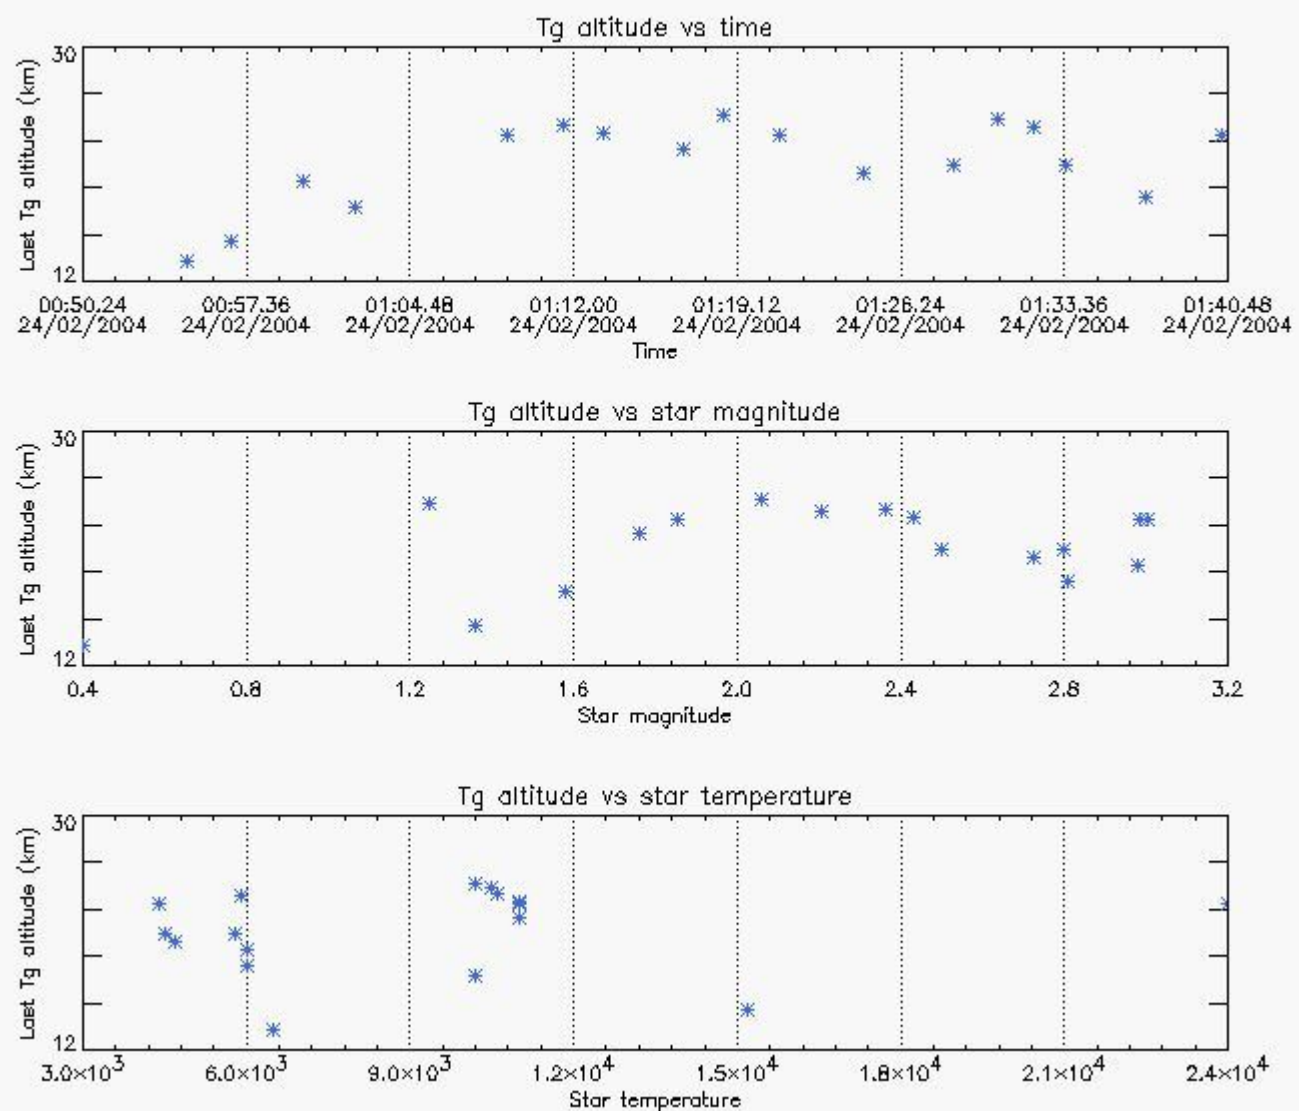

6.2 Plot for DARK limb products

Tangent altitude at which the star is lost

6.3 Plot for BRIGHT limb products

Tangent altitude at which the star is lost

7. Statistics on SATU Noise Equivalent Angle (NEA) for DARK (D) and BRIGHT (B) products above 105 kms