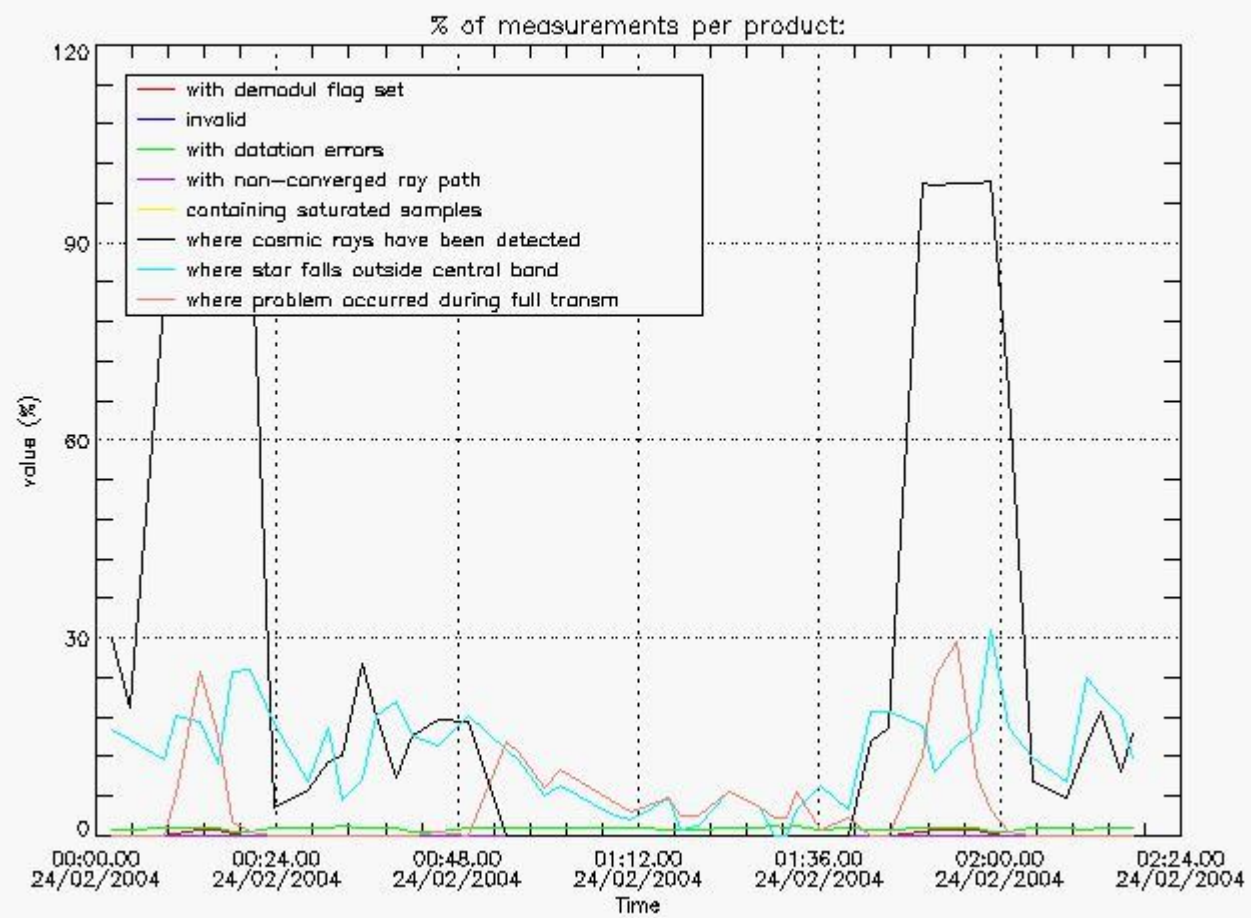

5.2 Plot quality information per product

6. Statistics and plot of tangent altitude of the last measurement (DARK & BRIGHT products without errors)

6.1 Statistics on tangent altitude lost:

Statistics	DARK	BRIGHT
Mean:	12.947	21.121
St. deviation:	3.5341	3.3116
Maximum:	20.221	24.747
Minimum:	4.0452	13.572
Number of data:	32.000	17.000

6.2 Plot for DARK limb products