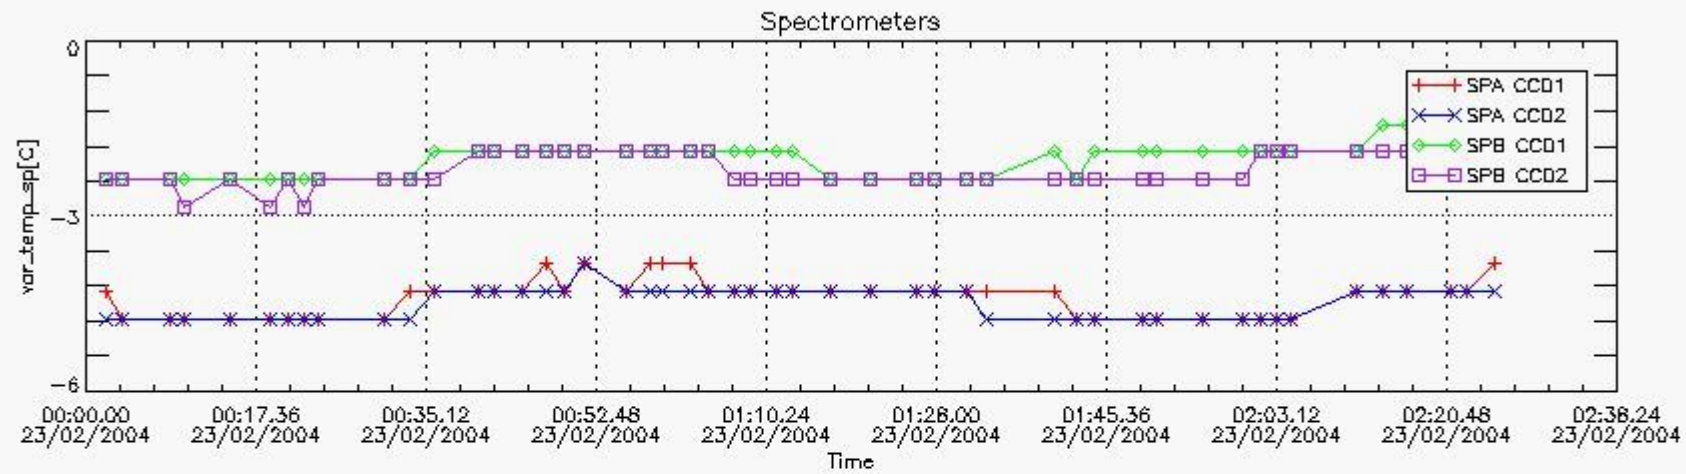

4. Overview of dark signal processing per product

The Dark Charge (DC) is a temperature-dependant signal added to the useful measurements and it is therefore subtracted from them during the processing. There are two phenomena that produce a continuous increase of the DC: the "hot pixels" (a pixel is "hot" when its DC exceeds by a significant amount its value measured on ground at the same temperature) and the "Random Telegraphic Signal" (abrupt change positive or negative of the CCD pixel signal, random in time, affecting only the DC part of the signal and not the photon generated signal).

In this section a list of products that did not use the Dark Sky Area (DSA) observation for the DC computation is given. It is also provided the mean DC plot per product for dark limb products with no error flag set.

4.1 All products used the DSA observation for the DC computation

4.2 Plot of mean dark charges per product: only products in DARK limb conditions without errors are used