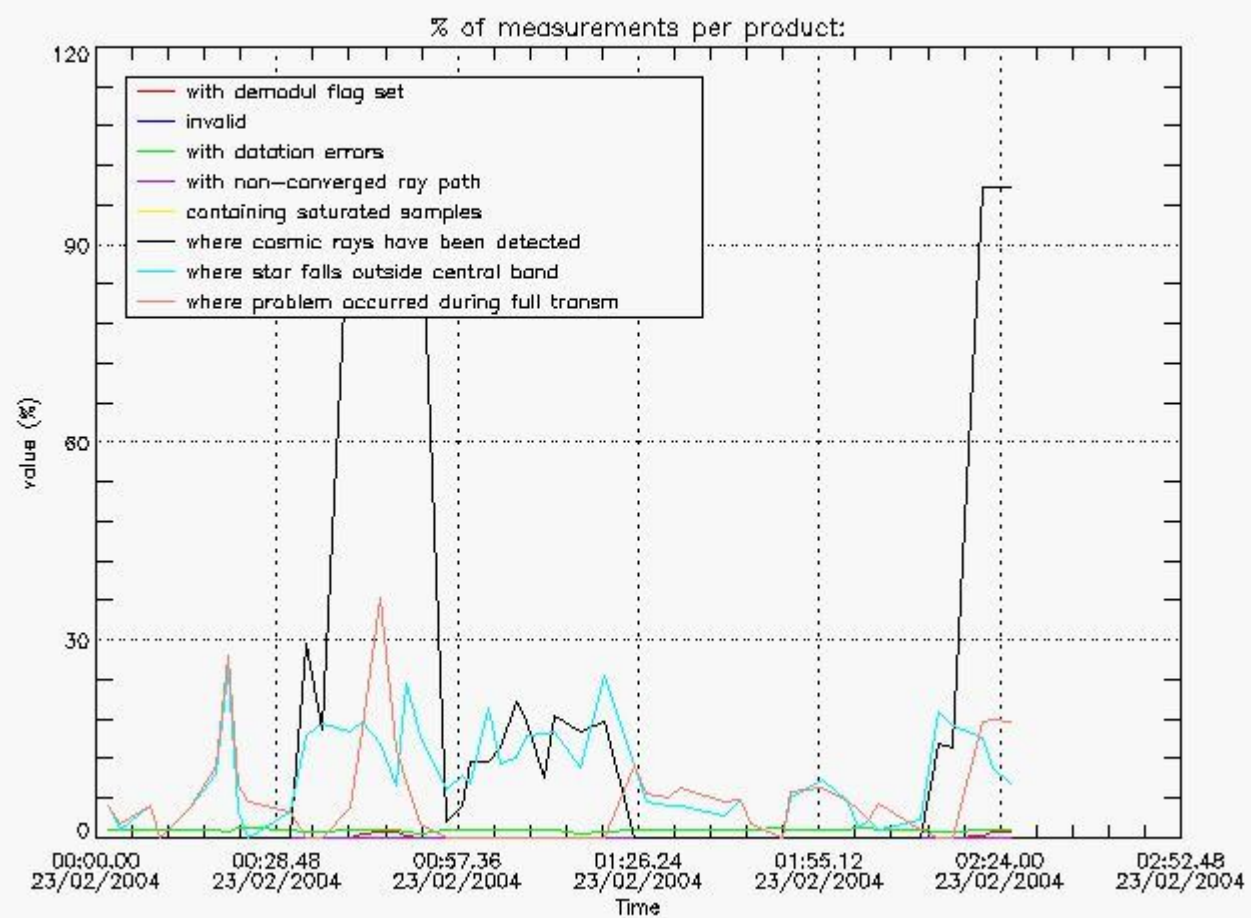

5.2 Plot quality information per product

6. Statistics and plot of tangent altitude of the last measurement (DARK & BRIGHT products without errors)

6.1 Statistics on tangent altitude lost:

Statistics	DARK	BRIGHT
Mean:	13.940	21.385
St. deviation:	3.1348	4.1554
Maximum:	19.521	29.388
Minimum:	8.3858	7.3633
Number of data:	24.000	25.000

6.2 Plot for DARK limb products